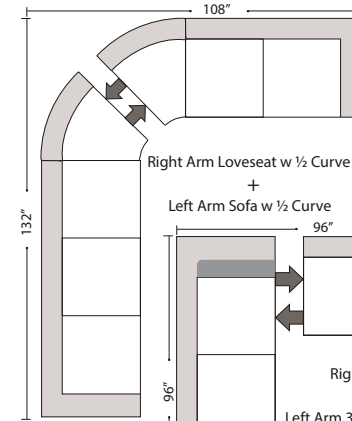

# Suggested Configurations

Left Arm Queen Sleeper  
84"

Right Arm Queen Sleeper

Left Arm Queen Sleeper  
w 1/2 Curve

Right Arm Queen Sleeper  
w 1/2 Curve

Right Arm Loveseat  
+  
Left Arm Loveseat w RT Return

Right Arm Sofa w Lt Return  
+  
Left Arm Sofa

Right Arm Loveseat  
w Lt Return  
+  
Left Arm Sofa

Right Arm Sofa w 1/2 Curve  
+  
Left Arm Sofa w 1/2 Curve

Right Arm Loveseat w 1/2 Curve  
+  
Left Arm Loveseat w 1/2 Curve

Left Conversation Loveseat  
+  
Armless Conversation Loveseat  
+  
Right Conversation Loveseat

Right Arm Loveseat w 1/2 Curve  
+  
Left Arm Sofa w 1/2 Curve

Right Arm Loveseat  
+  
Left Arm 3 Seat Sofa w Rt Return

Right Arm 3 Seat Sofa w Lt Return  
+  
Armless Sofa  
+  
Left Arm Chaise

Left Arm Sofa w 1/2 Curve  
+  
1/2 Curve - Armless Loveseat - 1/2 Curve  
+  
Armless Loveseat w Left 1/2 Curve  
+  
Right Arm Chaise