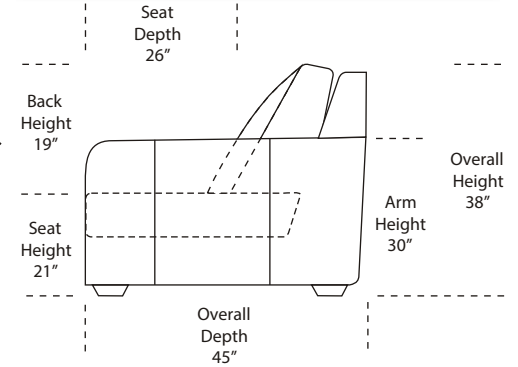

- Deluxe Queen Mattress (Additional Charges Apply)
- Air Dream Queen Mattress (Additional Charges Apply)

**Special orders shipped within 4-6 weeks**

Note: All sizes are approximate.

# Suggested Configurations

Left Arm Queen Sleeper  
84"

Right Arm Queen Sleeper

Left Arm Queen Sleeper  
w 1/2 Curve

Right Arm Queen Sleeper  
w 1/2 Curve

Right Arm Loveseat  
+  
Left Arm Loveseat w RT Return

Right Arm Sofa w Lt Return  
+  
Left Arm Sofa

Right Arm Loveseat  
w Lt Return  
+  
Left Arm Sofa

Right Arm Sofa w 1/2 Curve  
+  
Left Arm Sofa w 1/2 Curve

Right Arm Loveseat w 1/2 Curve  
+  
Left Arm Loveseat w 1/2 Curve