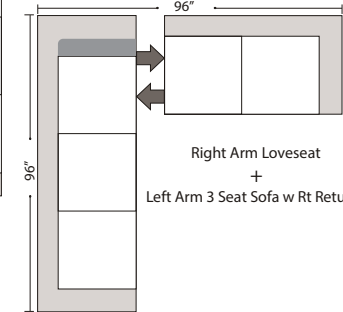

# Suggested Configurations

Left Arm Queen Sleeper  
84"

Right Arm Queen Sleeper

Left Arm Queen Sleeper  
w 1/2 Curve

Right Arm Queen Sleeper  
w 1/2 Curve

Right Arm Loveseat  
+  
Left Arm Loveseat w RT Return

Right Arm Sofa w Lt Return  
+  
Left Arm Sofa

Right Arm Loveseat  
w Lt Return  
+  
Left Arm Sofa

Right Arm Sofa w 1/2 Curve  
+  
Left Arm Sofa w 1/2 Curve

Right Arm Loveseat w 1/2 Curve  
+  
Left Arm Loveseat w 1/2 Curve

Left Conversation Loveseat  
+  
Armless Conversation Loveseat  
+  
Right Conversation Loveseat

Right Arm Loveseat w 1/2 Curve  
+  
Left Arm Sofa w 1/2 Curve

Right Arm Loveseat  
+  
Left Arm 3 Seat Sofa w Rt Return

Right Arm 3 Seat Sofa w Lt Return  
+  
Armless Sofa  
+  
Left Arm Chaise

Left Arm Sofa w 1/2 Curve  
+  
1/2 Curve - Armless Loveseat - 1/2 Curve  
+  
Armless Loveseat w Left 1/2 Curve  
+  
Right Arm Chaise