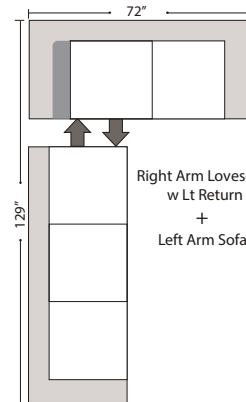

# Suggested Configurations

Left Arm Queen Sleeper  
84"

Right Arm Queen Sleeper

Left Arm Queen Sleeper  
w 1/2 Curve

Right Arm Queen Sleeper  
w 1/2 Curve

Right Arm Loveseat  
+  
Left Arm Loveseat w RT Return

Right Arm Sofa w Lt Return  
+  
Left Arm Sofa

Right Arm Loveseat  
w Lt Return  
+  
Left Arm Sofa

Right Arm Sofa w 1/2 Curve  
+  
Left Arm Sofa w 1/2 Curve

Right Arm Loveseat w 1/2 Curve  
+  
Left Arm Loveseat w 1/2 Curve

Left Conversation Loveseat  
+  
Armless Conversation Loveseat  
+  
Right Conversation Loveseat

Right Arm Loveseat w 1/2 Curve  
+  
Left Arm Sofa w 1/2 Curve

Right Arm Loveseat  
+  
Left Arm 3 Seat Sofa w Rt Return