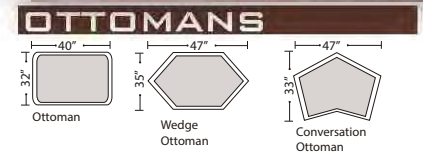

- Deluxe Queen Mattress (Additional Charges Apply)
- Air Dream Queen Mattress (Additional Charges Apply)

**Special orders shipped within 4-6 weeks**

Note: All sizes are approximate.