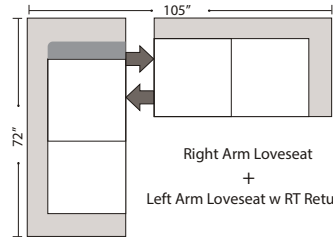

# Suggested Configurations

Left Arm Queen Sleeper  
84"

Right Arm Queen Sleeper

Left Arm Queen Sleeper  
w 1/2 Curve

Right Arm Queen Sleeper  
w 1/2 Curve

Right Arm Loveseat  
+  
Left Arm Loveseat w RT Return

Right Arm Sofa w Lt Return  
+  
Left Arm Sofa

Right Arm Loveseat  
w Lt Return  
+  
Left Arm Sofa

Right Arm Sofa w 1/2 Curve  
+  
Left Arm Sofa w 1/2 Curve

Right Arm Loveseat w 1/2 Curve  
+  
Left Arm Loveseat w 1/2 Curve

Left Conversation Loveseat  
+  
Armless Conversation Loveseat  
+  
Right Conversation Loveseat

Right Arm Loveseat w 1/2 Curve  
+  
Left Arm Sofa w 1/2 Curve

Right Arm Loveseat  
+  
Left Arm 3 Seat Sofa w Rt Return