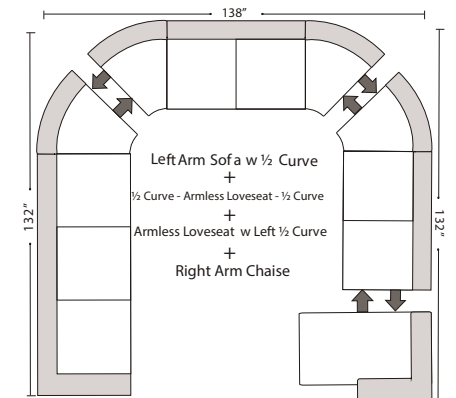

# Suggested Configurations

Left Arm Queen Sleeper  
84"

Right Arm Queen Sleeper

Left Arm Queen Sleeper  
w 1/2 Curve

Right Arm Queen Sleeper  
w 1/2 Curve

Right Arm Loveseat  
+  
Left Arm Loveseat w RT Return

Right Arm Sofa w Lt Return  
+  
Left Arm Sofa

Right Arm Loveseat  
w Lt Return  
+  
Left Arm Sofa

Right Arm Sofa w 1/2 Curve  
+  
Left Arm Sofa w 1/2 Curve

Right Arm Loveseat w 1/2 Curve  
+  
Left Arm Loveseat w 1/2 Curve

Left Conversation Loveseat  
+  
Armless Conversation Loveseat  
+  
Right Conversation Loveseat

Right Arm Loveseat w 1/2 Curve  
+  
Left Arm Sofa w 1/2 Curve

Right Arm Loveseat  
+  
Left Arm 3 Seat Sofa w Rt Return

Right Arm 3 Seat Sofa w Lt Return  
+  
Armless Sofa  
+  
Left Arm Chaise

Left Arm Sofa w 1/2 Curve  
+  
1/2 Curve - Armless Loveseat - 1/2 Curve  
+  
Armless Loveseat w Left 1/2 Curve  
+  
Right Arm Chaise