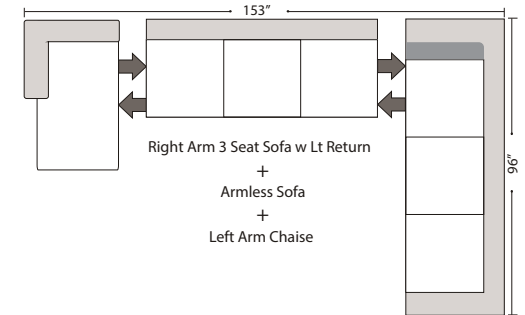

# Suggested Configurations

Left Arm Queen Sleeper  
84"

Right Arm Queen Sleeper

Left Arm Queen Sleeper  
w 1/2 Curve

Right Arm Queen Sleeper  
w 1/2 Curve

Right Arm Loveseat  
+  
Left Arm Loveseat w RT Return

Right Arm Sofa w Lt Return  
+  
Left Arm Sofa

Right Arm Loveseat  
w Lt Return  
+  
Left Arm Sofa

Right Arm Sofa w 1/2 Curve  
+  
Left Arm Sofa w 1/2 Curve

Right Arm Loveseat w 1/2 Curve  
+  
Left Arm Loveseat w 1/2 Curve

Left Conversation Loveseat  
+  
Armless Conversation Loveseat  
+  
Right Conversation Loveseat

Right Arm Loveseat w 1/2 Curve  
+  
Left Arm Sofa w 1/2 Curve

Right Arm Loveseat  
+  
Left Arm 3 Seat Sofa w Rt Return