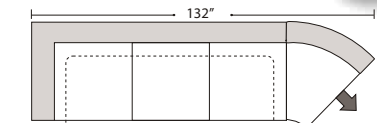

- Deluxe Queen Mattress (Additional Charges Apply)
- Air Dream Queen Mattress (Additional Charges Apply)

**Special orders shipped within 4-6 weeks**

Note: All sizes are approximate.

# Suggested Configurations

Left Arm Queen Sleeper  
84"

Right Arm Queen Sleeper

Left Arm Queen Sleeper  
w 1/2 Curve

Right Arm Queen Sleeper  
w 1/2 Curve

Right Arm Loveseat  
+  
Left Arm Loveseat w RT Return

Right Arm Sofa w Lt Return  
+  
Left Arm Sofa

Right Arm Loveseat  
w Lt Return  
+  
Left Arm Sofa

Right Arm Sofa w 1/2 Curve  
+  
Left Arm Sofa w 1/2 Curve

Right Arm Loveseat w 1/2 Curve  
+  
Left Arm Loveseat w 1/2 Curve