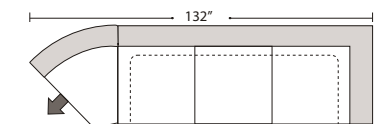

# Suggested Configurations

Left Arm Queen Sleeper  
84"

Right Arm Queen Sleeper

Left Arm Queen Sleeper  
w 1/2 Curve

Right Arm Queen Sleeper  
w 1/2 Curve

Right Arm Loveseat  
+  
Left Arm Loveseat w RT Return

Right Arm Sofa w Lt Return  
+  
Left Arm Sofa

Right Arm Loveseat  
w Lt Return  
+  
Left Arm Sofa

Right Arm Sofa w 1/2 Curve  
+  
Left Arm Sofa w 1/2 Curve

Right Arm Loveseat w 1/2 Curve  
+  
Left Arm Loveseat w 1/2 Curve