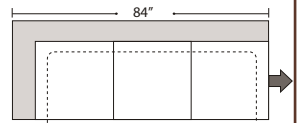

- Deluxe Queen Mattress (Additional Charges Apply)
- Air Dream Queen Mattress (Additional Charges Apply)

**Special orders shipped within 4-6 weeks**

Note: All sizes are approximate.

# Suggested Configurations

Left Arm Queen Sleeper  
84"

Right Arm Queen Sleeper

Left Arm Queen Sleeper  
w 1/2 Curve

Right Arm Queen Sleeper  
w 1/2 Curve

Right Arm Loveseat  
+  
Left Arm Loveseat w RT Return

Right Arm Sofa w Lt Return  
+  
Left Arm Sofa

Right Arm Loveseat  
w Lt Return  
+  
Left Arm Sofa

Right Arm Sofa w 1/2 Curve  
+  
Left Arm Sofa w 1/2 Curve

Right Arm Loveseat w 1/2 Curve  
+  
Left Arm Loveseat w 1/2 Curve