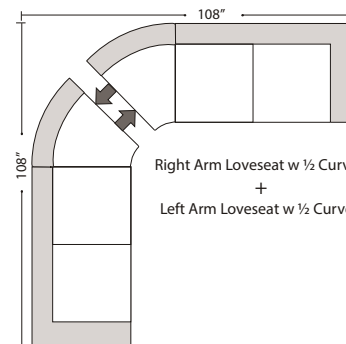

# Suggested Configurations

Left Arm Queen Sleeper  
84"

Right Arm Queen Sleeper

Left Arm Queen Sleeper  
w 1/2 Curve

Right Arm Queen Sleeper  
w 1/2 Curve

Right Arm Loveseat  
+  
Left Arm Loveseat w RT Return

Right Arm Sofa w Lt Return  
+  
Left Arm Sofa

Right Arm Loveseat  
w Lt Return  
+  
Left Arm Sofa

Right Arm Sofa w 1/2 Curve  
+  
Left Arm Sofa w 1/2 Curve

Right Arm Loveseat w 1/2 Curve  
+  
Left Arm Loveseat w 1/2 Curve