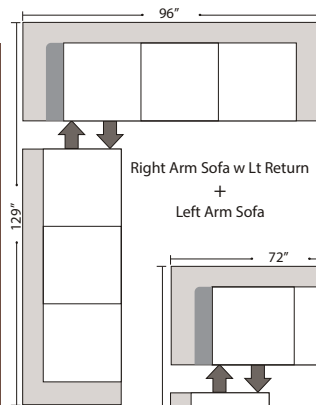

# Suggested Configurations

Left Arm Queen Sleeper  
84"

Right Arm Queen Sleeper

Left Arm Queen Sleeper  
w 1/2 Curve

Right Arm Queen Sleeper  
w 1/2 Curve

Right Arm Loveseat  
+  
Left Arm Loveseat w RT Return

Right Arm Sofa w Lt Return  
+  
Left Arm Sofa

Right Arm Loveseat  
w Lt Return  
+  
Left Arm Sofa

Right Arm Sofa w 1/2 Curve  
+  
Left Arm Sofa w 1/2 Curve

Right Arm Loveseat w 1/2 Curve  
+  
Left Arm Loveseat w 1/2 Curve

Left Conversation Loveseat  
+  
Armless Conversation Loveseat  
+  
Right Conversation Loveseat

Right Arm Loveseat w 1/2 Curve  
+  
Left Arm Sofa w 1/2 Curve

Right Arm Loveseat  
+  
Left Arm 3 Seat Sofa w Rt Return