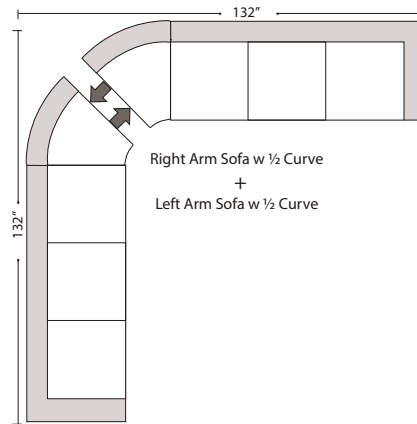

# Suggested Configurations

Left Arm Queen Sleeper  
84"

Right Arm Queen Sleeper

Left Arm Queen Sleeper  
w 1/2 Curve

Right Arm Queen Sleeper  
w 1/2 Curve

Right Arm Loveseat  
+  
Left Arm Loveseat w RT Return

Right Arm Sofa w Lt Return  
+  
Left Arm Sofa

Right Arm Loveseat  
w Lt Return  
+  
Left Arm Sofa

Right Arm Sofa w 1/2 Curve  
+  
Left Arm Sofa w 1/2 Curve

Right Arm Loveseat w 1/2 Curve  
+  
Left Arm Loveseat w 1/2 Curve