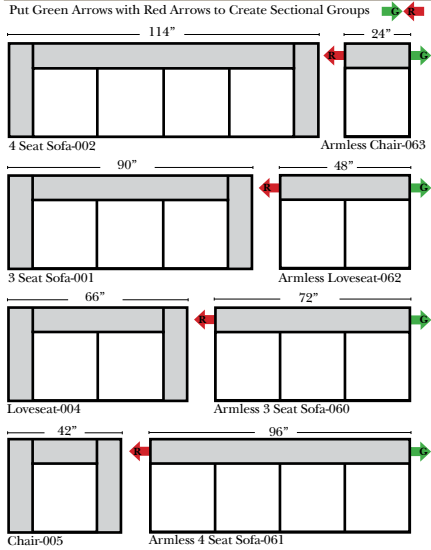

07/06/2012

Standard & Armless (All 4 seat items ship as one piece if stationary, two pieces if motion installed)

Features

- Standard:**
- Available in Full & Top Grain Leathers
 - Available in Luxury Fabrics
 - All Hardwood Frames
- Options:**
- Down Seats & Down Backs (additional Charge)
 - No. 33 Firm Foam
- Sleeper Options: (All the below options are at additional charges)**
- Queen Sleeper available w/Standard Mattress
 - Twin Sleeper available w/Standard Mattress
 - Deluxe Innerspring Mattress: Queen / Twin
 - Air Dream Coil Mattress: Queen Only - (No Twin)
 - Hideaway Air Mattress: Queen Only (Shipped in a Separate Box)

L-Shape / 90 Degree Sectional (All 4 seat items ship as one piece if stationary, two pieces if motion installed)

Note:
 All Dimensions are approximate, if accuracy is crucial, please contact us for validation of the dimensions shown. However, a 1" to 2" variance can still apply due to foam and upholstery.