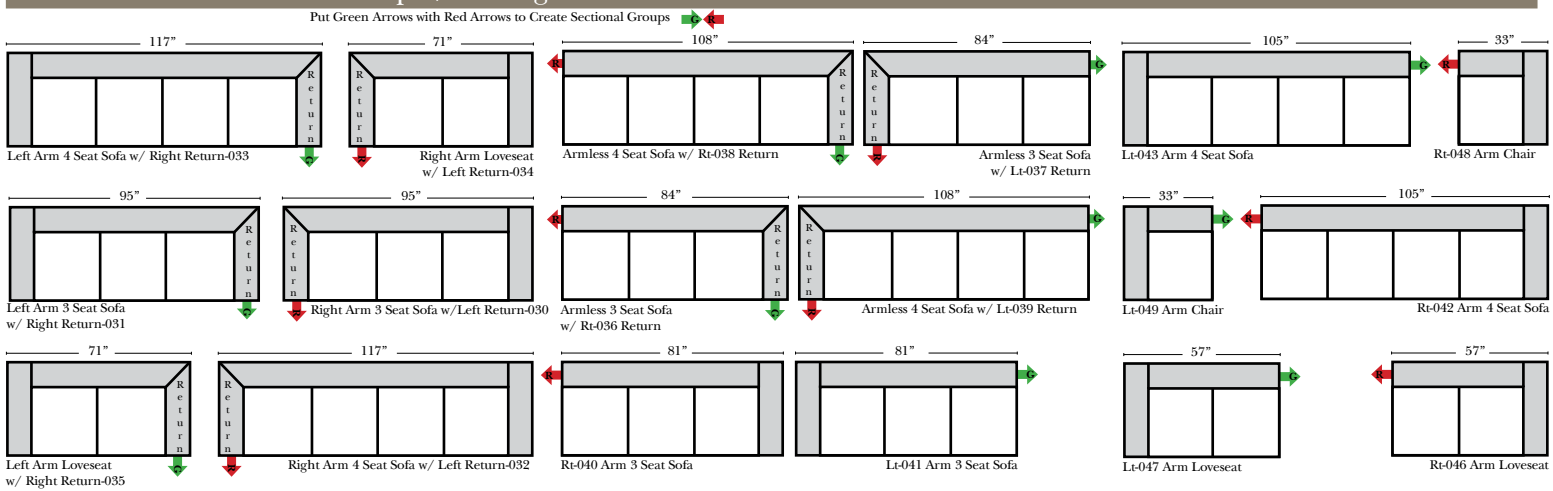

07/06/2012

Standard & Armless (All 4 seat items ship as one piece if stationary, two pieces if motion installed)

Features

- Standard:**
- Available in Full & Top Grain Leathers
 - Available in Luxury Fabrics
 - All Hardwood Frames
- Options:**
- Down Seats & Down Backs (additional Charge)
 - No. 33 Firm Foam
- Sleeper Options: (All the below options are at additional charges)**
- Queen Sleeper available w/Standard Mattress
 - Twin Sleeper available w/Standard Mattress
 - Deluxe Innerspring Mattress: Queen / Twin
 - Air Dream Coil Mattress: Queen Only - (No Twin)
 - Hideaway Air Mattress: Queen Only (Shipped in a Separate Box)

L-Shape / 90 Degree Sectional (All 4 seat items ship as one piece if stationary, two pieces if motion installed)

Note:
 All Dimensions are approximate, if accuracy is crucial, please contact us for validation of the dimensions shown. However, a 1" to 2" variance can still apply due to foam and upholstery.