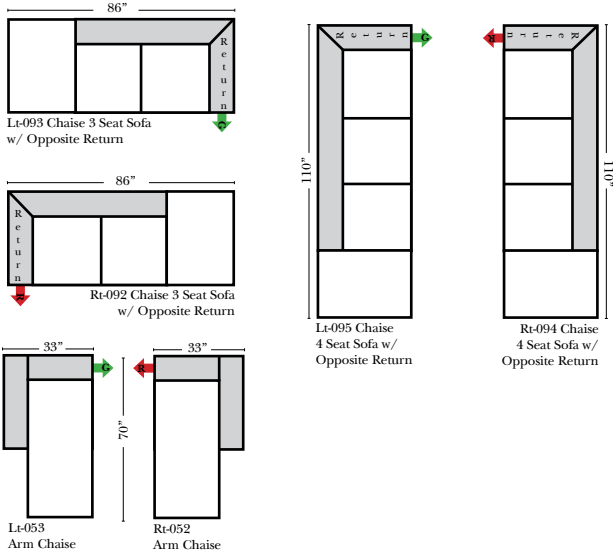

Chaise & Conversation Sectionals

Put Green Arrows with Red Arrows to Create Sectional Groups
Put Orange Arrows with Tan Arrows to Create Sectional Groups