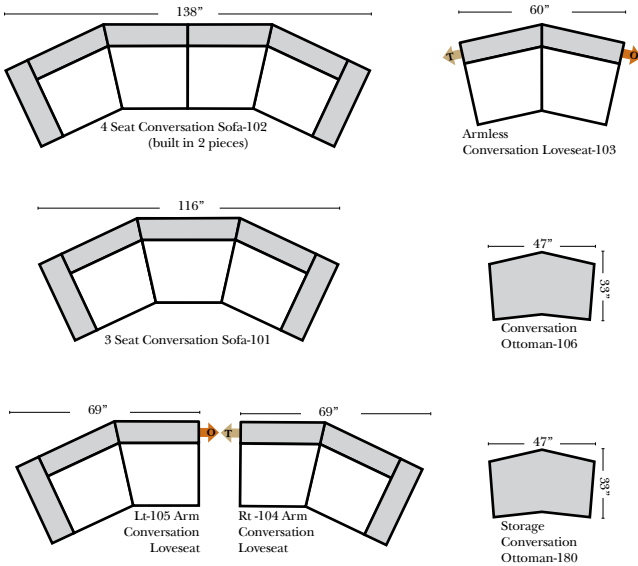

07/06/2012

Standard & Armless (All 4 seat items ship as one piece if stationary, two pieces if motion installed)

Features

- Standard:**
- Available in Full & Top Grain Leathers
 - Available in Luxury Fabrics
 - All Hardwood Frames
- Options:**
- Down Seats & Down Backs (additional Charge)
 - No. 33 Firm Foam
- Sleeper Options: (All the below options are at additional charges)**
- Queen Sleeper available w/Standard Mattress
 - Twin Sleeper available w/Standard Mattress
 - Deluxe Innerspring Mattress: Queen / Twin
 - Air Dream Coil Mattress: Queen Only - (No Twin)
 - Hideaway Air Mattress: Queen Only (Shipped in a Separate Box)

L-Shape / 90 Degree Sectional (All 4 seat items ship as one piece if stationary, two pieces if motion installed)

Note:
 All Dimensions are approximate, if accuracy is crucial, please contact us for validation of the dimensions shown. However, a 1" to 2" variance can still apply due to foam and upholstery.

Chaise & Conversation Sectionals

Put Green Arrows with Red Arrows to Create Sectional Groups
Put Orange Arrows with Tan Arrows to Create Sectional Groups

Sleepers

Put Green Arrows with Red Arrows to Create Sectional Groups
Put Blue Arrows with Yellow Arrows to Create Sectional Groups