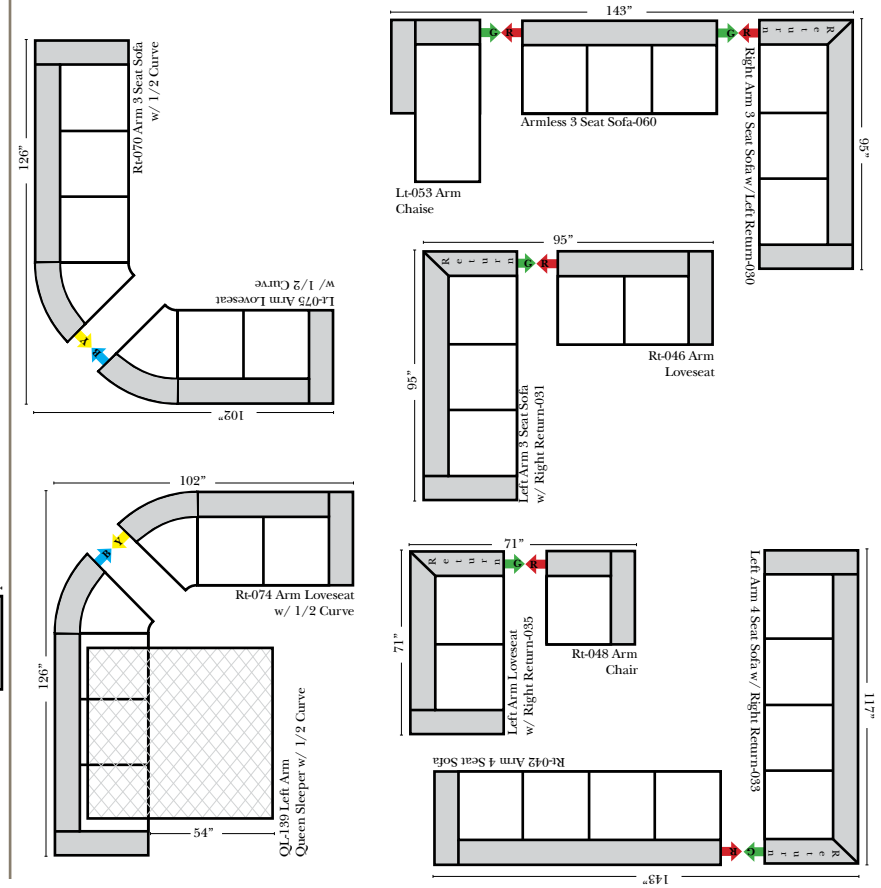

Suggested Configurations

07/06/2012

The Suggested Configurations below are only a sample of what the imagination can create, please enjoy creating the configuration that fits your lifestyle, using the ideas below and from the items on the opposite page.