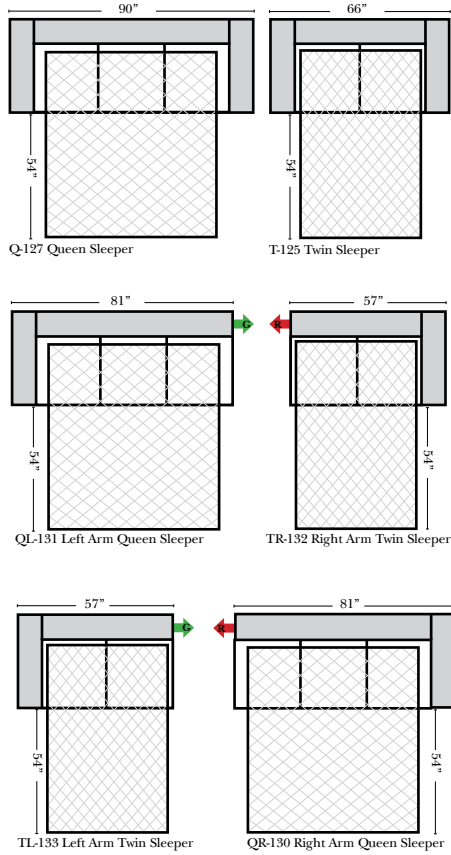

Sleepers

Put Green Arrows with Red Arrows to Create Sectional Groups
Put Blue Arrows with Yellow Arrows to Create Sectional Groups