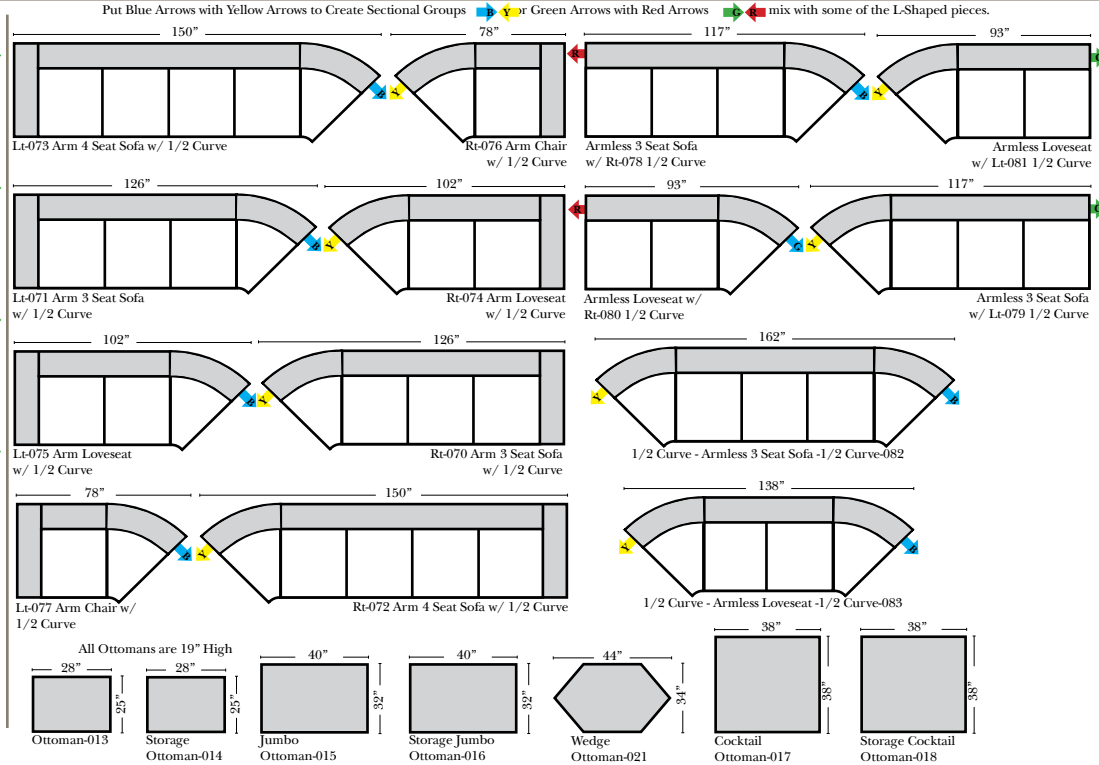

07/06/2012

Standard & Armless (All 4 seat items ship as one piece if stationary, two pieces if motion installed)

Features

- Standard:**
- Available in Full & Top Grain Leathers
 - Available in Luxury Fabrics
 - All Hardwood Frames
- Options:**
- Down Seats & Down Backs (additional Charge)
 - No. 33 Firm Foam
- Sleeper Options: (All the below options are at additional charges)**
- Queen Sleeper available w/Standard Mattress
 - Twin Sleeper available w/Standard Mattress
 - Deluxe Innerspring Mattress: Queen / Twin
 - Air Dream Coil Mattress: Queen Only - (No Twin)
 - Hideaway Air Mattress: Queen Only (Shipped in a Separate Box)

L-Shape / 90 Degree Sectional (All 4 seat items ship as one piece if stationary, two pieces if motion installed)

Note:
 All Dimensions are approximate, if accuracy is crucial, please contact us for validation of the dimensions shown. However, a 1" to 2" variance can still apply due to foam and upholstery.

Chaise & Conversation Sectionals

Put Green Arrows with Red Arrows to Create Sectional Groups
Put Orange Arrows with Tan Arrows to Create Sectional Groups

Sleepers

Put Green Arrows with Red Arrows to Create Sectional Groups
Put Blue Arrows with Yellow Arrows to Create Sectional Groups