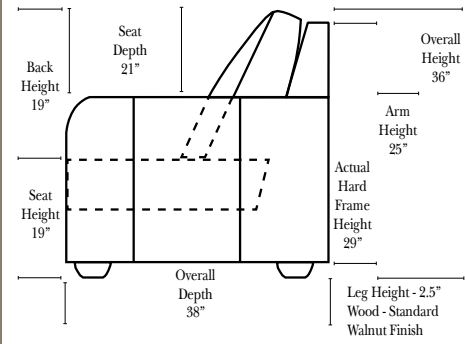

07/06/2012

Standard & Armless (All 4 seat items ship as one piece if stationary, two pieces if motion installed)

Features

- Standard:**
- Available in Full & Top Grain Leathers
 - Available in Luxury Fabrics
 - All Hardwood Frames
- Options:**
- Down Seats & Down Backs (additional Charge)
 - No. 33 Firm Foam
- Sleeper Options: (All the below options are at additional charges)**
- Queen Sleeper available w/Standard Mattress
 - Twin Sleeper available w/Standard Mattress
 - Deluxe Innerspring Mattress: Queen / Twin
 - Air Dream Coil Mattress: Queen Only - (No Twin)
 - Hideaway Air Mattress: Queen Only (Shipped in a Separate Box)

L-Shape / 90 Degree Sectional (All 4 seat items ship as one piece if stationary, two pieces if motion installed)

Note:
 All Dimensions are approximate, if accuracy is crucial, please contact us for validation of the dimensions shown. However, a 1" to 2" variance can still apply due to foam and upholstery.