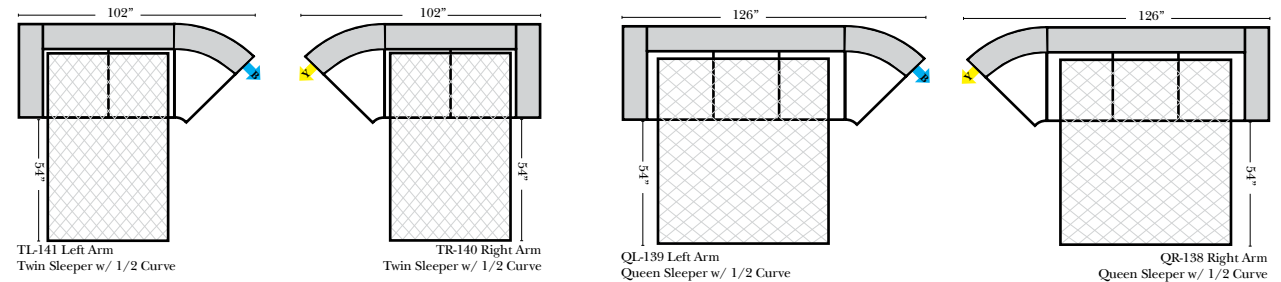

Sleepers

Put Green Arrows with Red Arrows to Create Sectional Groups
Put Blue Arrows with Yellow Arrows to Create Sectional Groups