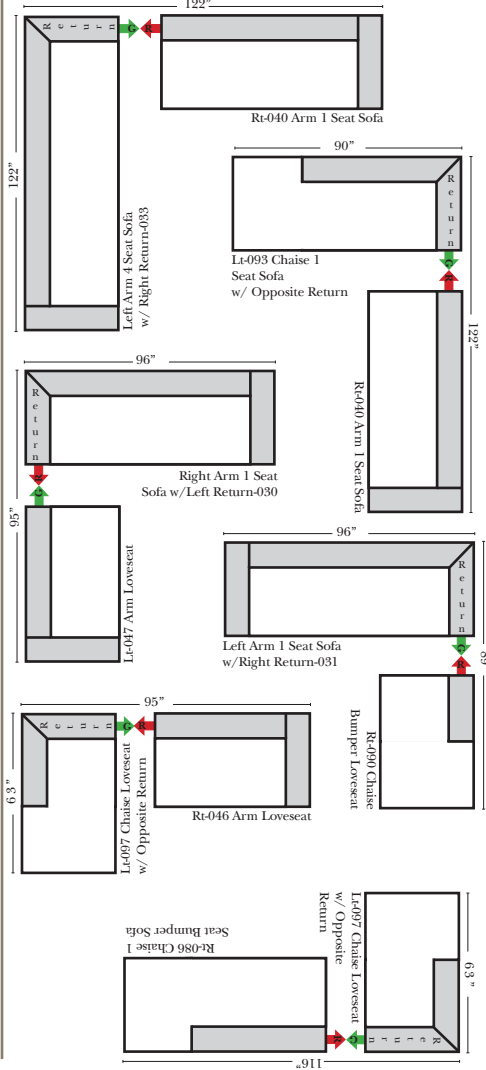

**Standard, Armless & Ottomans**

Put Green Arrows with Red Arrows to Create Sectional Groups

**Bumper Chaise & Return Chaise**

Green Arrows with Red Arrows to mix with some of the L-Shaped pieces.

**Suggested Configurations**

**Feature & Options**

- Standard:**
- Available in Full & Top Grain Leathers
  - All Hardwood Frame
  - Chrome Leg
- Options Available with No Additional Charge:**
- No. 33 Firm Foam
- Options that have Additional Charges:**
- Add Storage to Ottoman
- Sleeper Options:** (No Sleepers are available for this style)

**Note:**

All Dimensions are approximate, if accuracy is crucial, please contact us for validation of the dimensions shown. However, a 1" to 2" variance can still apply due to foam and upholstery.

**L-Shape / 90 Degree Sectional** (All 4 seat items ship as one piece if stationary, two pieces if motion installed)

Put Green Arrows with Red Arrows to Create Sectional Groups