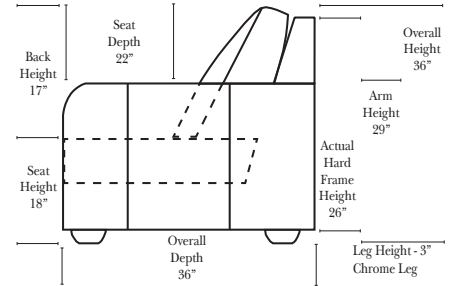

**Standard, Armless & Ottomans**

Put Green Arrows with Red Arrows to Create Sectional Groups

**Bumper Chaise & Return Chaise**

Green Arrows with Red Arrows to mix with some of the L-Shaped pieces.

**Suggested Configurations**

**Note:**

All Dimensions are approximate, if accuracy is crucial, please contact us for validation of the dimensions shown. However, a 1" to 2" variance can still apply due to foam and upholstery.

**L-Shape / 90 Degree Sectional** (All 4 seat items ship as one piece if stationary, two pieces if motion installed)