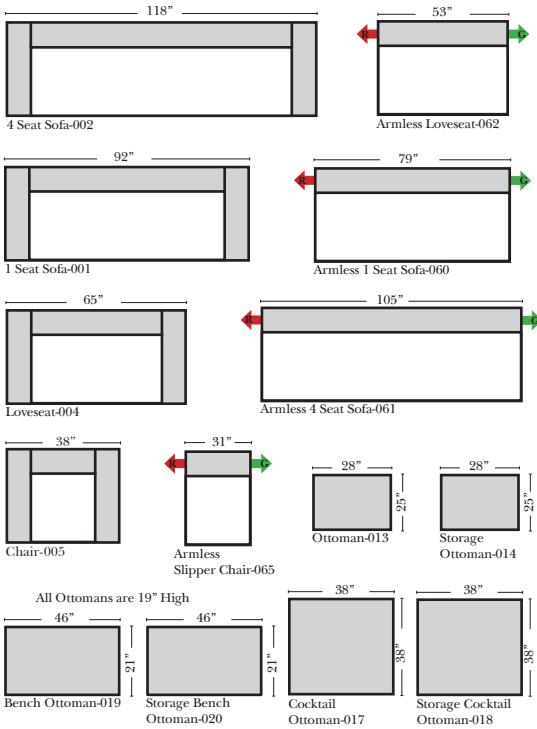

**Standard, Armless & Ottomans**

Put Green Arrows with Red Arrows to Create Sectional Groups

**Bumper Chaise & Return Chaise**

Green Arrows with Red Arrows to mix with some of the L-Shaped pieces.

**Suggested Configurations**

**Feature & Options**

- Standard:**
- Available in Full & Top Grain Leathers
  - All Hardwood Frame
  - Chrome Leg
- Options Available with No Additional Charge:**
- No. 33 Firm Foam
- Options that have Additional Charges:**
- Add Storage to Ottoman
- Sleeper Options:** (No Sleepers are available for this style)

**Note:**

All Dimensions are approximate, if accuracy is crucial, please contact us for validation of the dimensions shown. However, a 1" to 2" variance can still apply due to foam and upholstery.

**L-Shape / 90 Degree Sectional** (All 4 seat items ship as one piece if stationary, two pieces if motion installed)

Put Green Arrows with Red Arrows to Create Sectional Groups