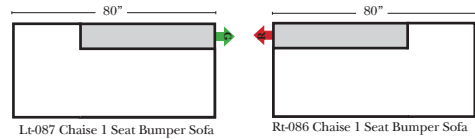

**Standard, Armless & Ottomans**

Put Green Arrows with Red Arrows to Create Sectional Groups

**Bumper Chaise & Return Chaise**

Green Arrows with Red Arrows to mix with some of the L-Shaped pieces.

**Suggested Configurations**

**Note:**

All Dimensions are approximate, if accuracy is crucial, please contact us for validation of the dimensions shown. However, a 1" to 2" variance can still apply due to foam and upholstery.

**L-Shape / 90 Degree Sectional** (All 4 seat items ship as one piece if stationary, two pieces if motion installed)