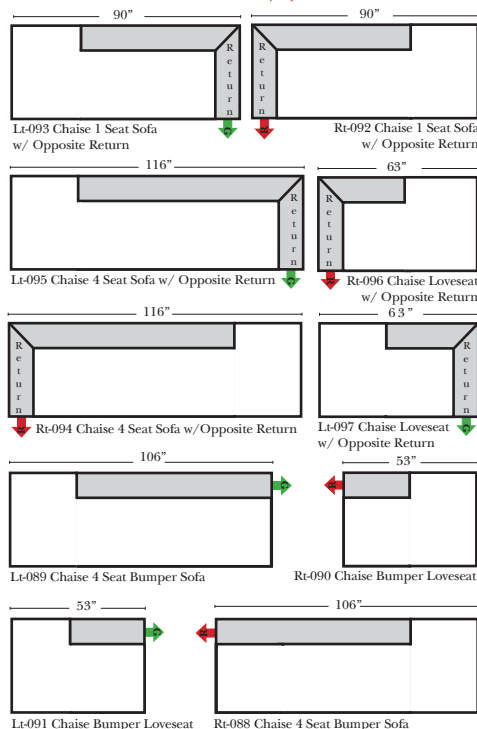

**Standard, Armless & Ottomans**

Put Green Arrows with Red Arrows to Create Sectional Groups

**Bumper Chaise & Return Chaise**

Green Arrows with Red Arrows to mix with some of the L-Shaped pieces.

**Suggested Configurations**

**Feature & Options**

- Standard:**
- Available in Full & Top Grain Leathers
  - All Hardwood Frame
  - Chrome Leg
- Options Available with No Additional Charge:**
- No. 33 Firm Foam
- Options that have Additional Charges:**
- Add Storage to Ottoman
- Sleeper Options:** (No Sleepers are available for this style)

**Note:**

All Dimensions are approximate, if accuracy is crucial, please contact us for validation of the dimensions shown. However, a 1" to 2" variance can still apply due to foam and upholstery.

**L-Shape / 90 Degree Sectional** (All 4 seat items ship as one piece if stationary, two pieces if motion installed)

Put Green Arrows with Red Arrows to Create Sectional Groups