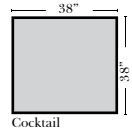

3 Seat Sofa-001

Loveseat-004

Chair-005

All Ottomans are 19" high

Ottoman-013

Storage Ottoman-014

Jumbo Ottoman-015

Storage Jumbo Ottoman-016

Note:

All Dimensions are approximate, if accuracy is crucial, please contact us for validation of the dimensions shown. However, a 1" to 2" variance can still apply due to foam and upholstery.