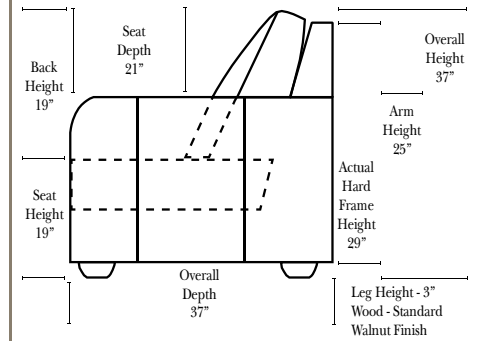

All Ottomans are 19" high

Specifications & Options

Standard:

- Available in Full & Top Grain Leathers
- Available in Luxury Fabrics
- All Hardwood Frames
- Welt
- Leg Color - Walnut

Options Available with No Additional Charge:

- Change Leg Color to: Cherry, Chocolate, Espresso, Honey Oak, & Shadow
- No. 33 Firm Foam

Options that have Additional Charges:

- Add Down Seats & Backs