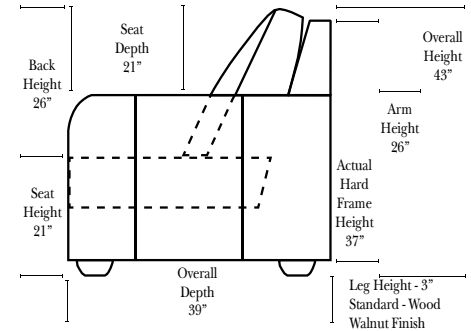

07/06/2012

Standard