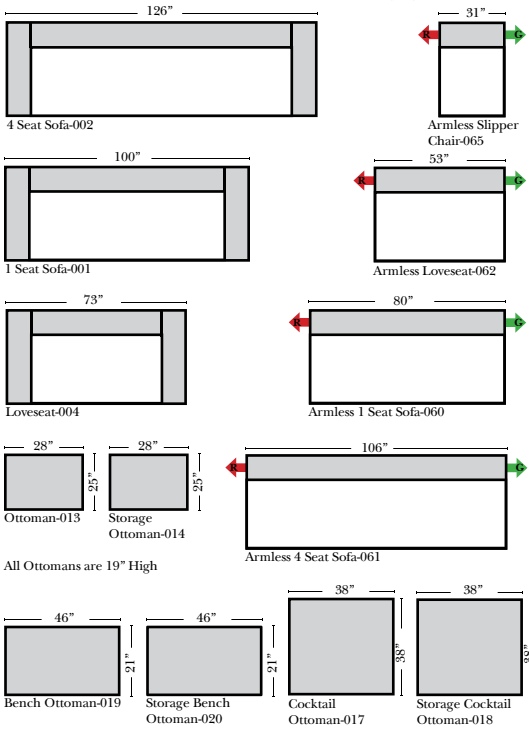

Standard, Armless & Ottomans

Put Green Arrows with Red Arrows to Create Sectional Groups

Bumper Chaise & Return Chaise

Green Arrows with Red Arrows to mix with some of the L-Shaped pieces.

Suggested Configurations

Features

- Standard:**
- Available in Full & Top Grain Leathers
 - Available in Luxury Fabrics
 - All Hardwood Frames
 - Wood Base - Espresso Finish (N/C Honey Oak Option)
- Options:**
- Down Seats & Down Backs (additional Charge)
 - No. 33 Firm Foam
- Sleeper Options:** (No Sleepers are available for this style)

Note:

All Dimensions are approximate, if accuracy is crucial, please contact us for validation of the dimensions shown. However, a 1" to 2" variance can still apply due to foam and upholstery.

L-Shape / 90 Degree Sectional (All 4 seat items ship as one piece if stationary, two pieces if motion installed)

Put Green Arrows with Red Arrows to Create Sectional Groups