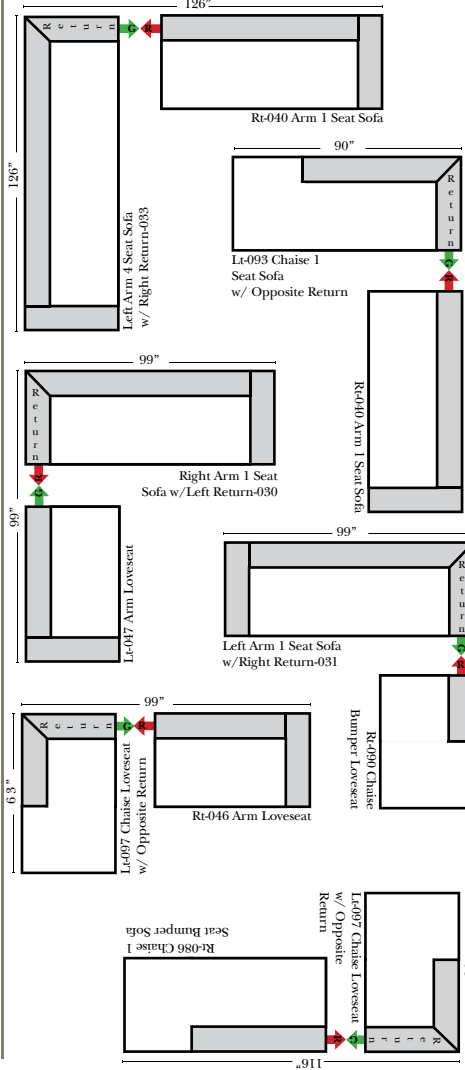

Standard, Armless & Ottomans

Put Green Arrows with Red Arrows to Create Sectional Groups

Bumper Chaise & Return Chaise

Green Arrows with Red Arrows to mix with some of the L-Shaped pieces.

Suggested Configurations

Features

- Standard:**
- Available in Full & Top Grain Leathers
 - Available in Luxury Fabrics
 - All Hardwood Frames
 - Wood Base - Espresso Finish (N/C Honey Oak Option)
- Options:**
- Down Seats & Down Backs (additional Charge)
 - No. 33 Firm Foam
- Sleeper Options:** (No Sleepers are available for this style)

Note:

All Dimensions are approximate, if accuracy is crucial, please contact us for validation of the dimensions shown. However, a 1" to 2" variance can still apply due to foam and upholstery.

L-Shape / 90 Degree Sectional (All 4 seat items ship as one piece if stationary, two pieces if motion installed)

Put Green Arrows with Red Arrows to Create Sectional Groups