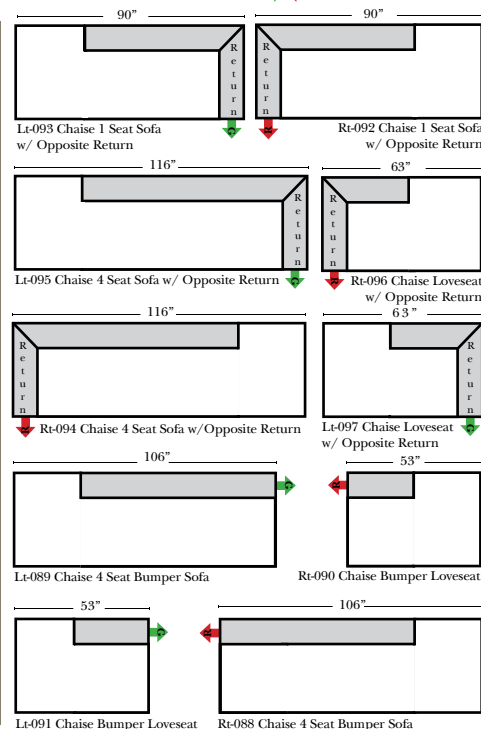

Standard, Armless & Ottomans

Put Green Arrows with Red Arrows to Create Sectional Groups

Bumper Chaise & Return Chaise

Green Arrows with Red Arrows to mix with some of the L-Shaped pieces.

Suggested Configurations

Features

- Standard:**
- Available in Full & Top Grain Leathers
 - Available in Luxury Fabrics
 - All Hardwood Frames
 - Wood Base - Espresso Finish (N/C Honey Oak Option)
- Options:**
- Down Seats & Down Backs (additional Charge)
 - No. 33 Firm Foam
- Sleeper Options:** (No Sleepers are available for this style)

Note:

All Dimensions are approximate, if accuracy is crucial, please contact us for validation of the dimensions shown. However, a 1" to 2" variance can still apply due to foam and upholstery.

L-Shape / 90 Degree Sectional (All 4 seat items ship as one piece if stationary, two pieces if motion installed)