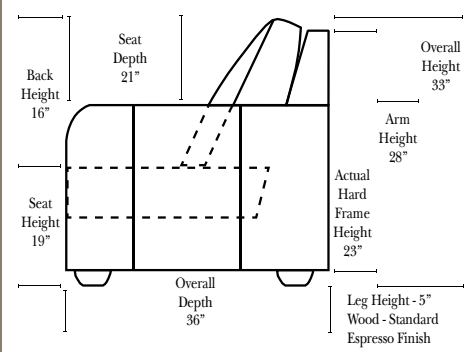

Suggested Configurations