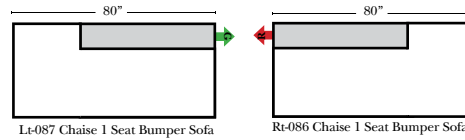

Bumper Chaise & Return Chaise

Green Arrows with Red Arrows to mix with some of the L-Shaped pieces.