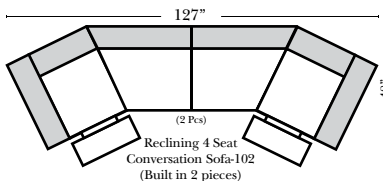

Sleeper Options: (No Sleeper available on this style)

Note:

All Dimensions are approximate, if accuracy is crucial, please contact us for validation of the dimensions shown. However, a 1" to 2" variance can still apply due to foam and upholstery.

L-Shape / 90 Degree Sectional

(All 4 seat items ship as one piece if stationary, two pieces if motion installed)

Chaise, Curves/Wedges & Conversation Sectionals

Put Green Arrows with Red Arrows to Create Sectional Groups
 Put Orange Arrows with Tan Arrows to Create Sectional Groups