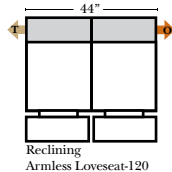

Sleeper Options: (No Sleeper available on this style)

Note:

All Dimensions are approximate, if accuracy is crucial, please contact us for validation of the dimensions shown. However, a 1" to 2" variance can still apply due to foam and upholstery.

L-Shape / 90 Degree Sectional

(All 4 seat items ship as one piece if stationary, two pieces if motion installed)

Chaise, Curves/Wedges & Conversation Sectionals

Put Green Arrows with Red Arrows to Create Sectional Groups
 Put Orange Arrows with Tan Arrows to Create Sectional Groups