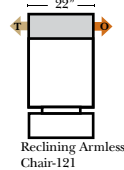

Sleeper Options: (No Sleeper available on this style)

Note:

All Dimensions are approximate, if accuracy is crucial, please contact us for validation of the dimensions shown. However, a 1" to 2" variance can still apply due to foam and upholstery.

L-Shape / 90 Degree Sectional

(All 4 seat items ship as one piece if stationary, two pieces if motion installed)

Chaise, Curves/Wedges & Conversation Sectionals

Put Green Arrows with Red Arrows to Create Sectional Groups
 Put Orange Arrows with Tan Arrows to Create Sectional Groups