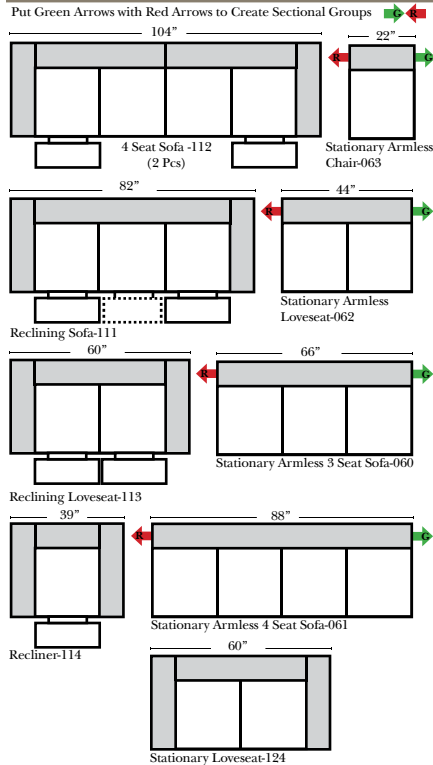

Standard & Armless

(All 4 seat items ship as one piece if stationary, two pieces if motion installed)

2 Piece Curve Sectional & Ottomans

Features

Standard:

- Available in Full & Top Grain Leathers
- Available in Luxury Fabrics
- All Hardwood Frames

Options:

- No. 33 Firm Foam (N/C Option)
- Console Table - Standard as Espresso finish (N/C Option is Honey Oak finish)
- Cup Holders - Standard as Silver finish (N/C Option is Black or Hammered Antique Finish)
- Sofa Center Recliner (Additional Charge)
- Motorized Recliner Mechanism (additional Charge)
- Swivel Recliner Base (additional Charge)
- Swivel Glider Mechanism (additional Charge)
- Lift Chair Dual Motor Mechanism (additional Charge)
- Upholstered Swivel Base - Recliner only (additional Charge)
- Braided Welt & Saddle Bags (additional Charge)

Sleeper Options: (No Sleeper available on this style)

Note:

All Dimensions are approximate, if accuracy is crucial, please contact us for validation of the dimensions shown. However, a 1" to 2" variance can still apply due to foam and upholstery.

L-Shape / 90 Degree Sectional

(All 4 seat items ship as one piece if stationary, two pieces if motion installed)

Chaise, Curves/Wedges & Conversation Sectionals

Put Green Arrows with Red Arrows to Create Sectional Groups
 Put Orange Arrows with Tan Arrows to Create Sectional Groups