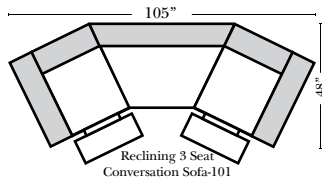

Sleeper Options: (No Sleeper available on this style)

Note:

All Dimensions are approximate, if accuracy is crucial, please contact us for validation of the dimensions shown. However, a 1" to 2" variance can still apply due to foam and upholstery.

L-Shape / 90 Degree Sectional

(All 4 seat items ship as one piece if stationary, two pieces if motion installed)

Chaise, Curves/Wedges & Conversation Sectionals

Put Green Arrows with Red Arrows to Create Sectional Groups
 Put Orange Arrows with Tan Arrows to Create Sectional Groups