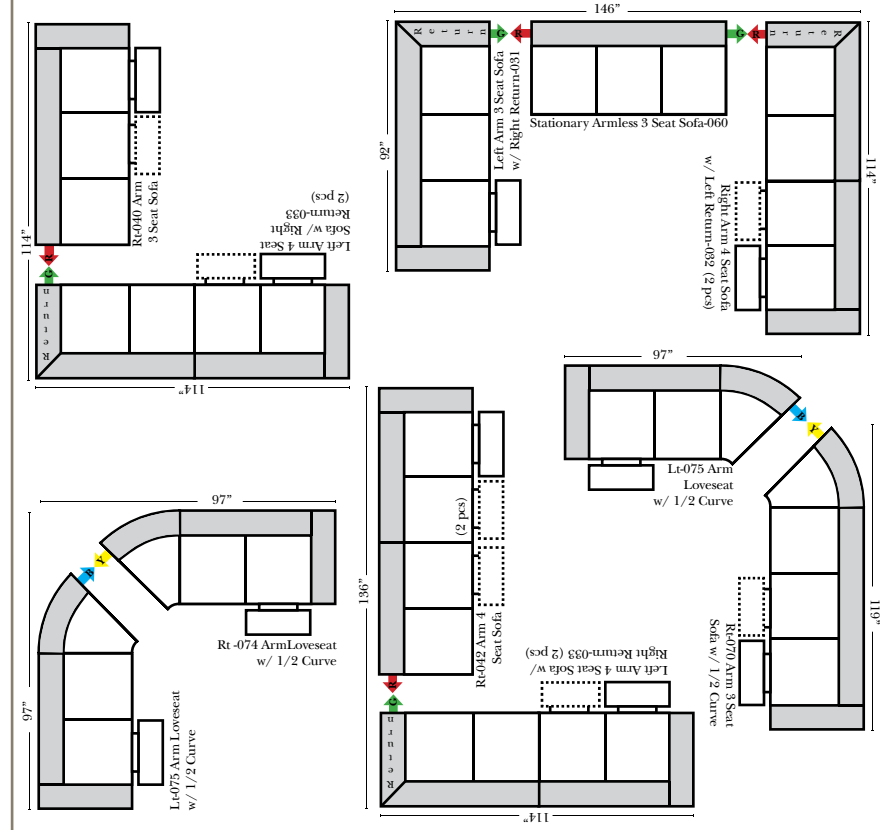

Sleepers
for this style not available
at this time