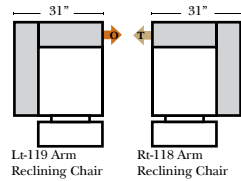

Sleeper Options: (No Sleeper available on this style)

Note:

All Dimensions are approximate, if accuracy is crucial, please contact us for validation of the dimensions shown. However, a 1" to 2" variance can still apply due to foam and upholstery.

L-Shape / 90 Degree Sectional

(All 4 seat items ship as one piece if stationary, two pieces if motion installed)

Chaise, Curves/Wedges & Conversation Sectionals

Put Green Arrows with Red Arrows to Create Sectional Groups
 Put Orange Arrows with Tan Arrows to Create Sectional Groups