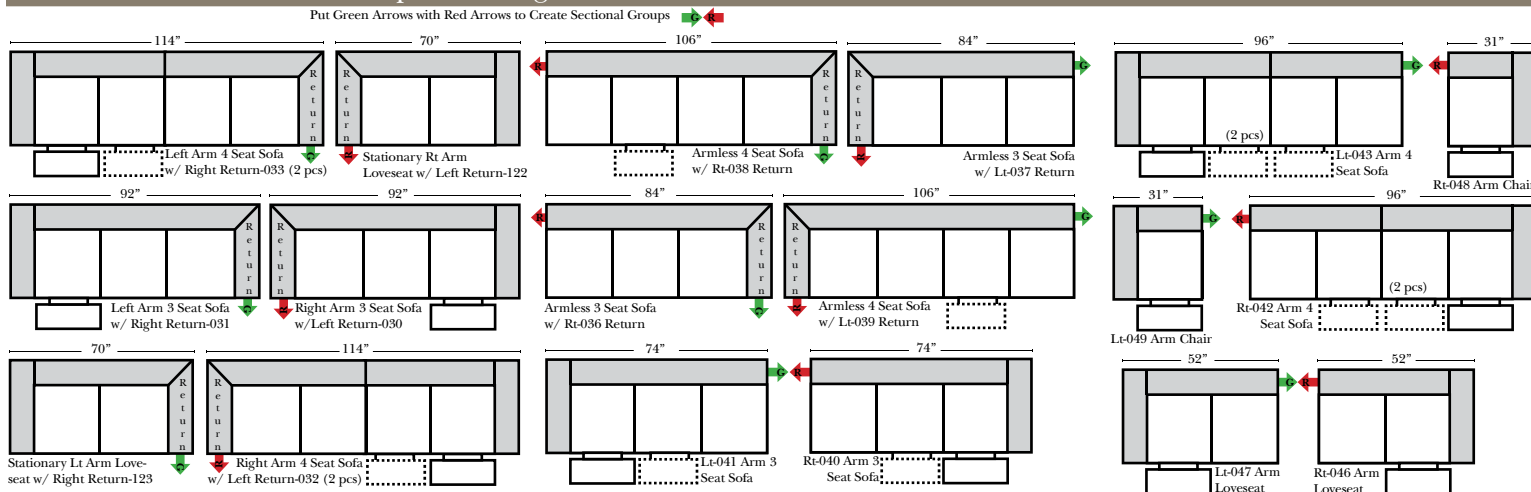

Standard & Armless

(All 4 seat items ship as one piece if stationary, two pieces if motion installed)

2 Piece Curve Sectional & Ottomans

Features

Standard:

- Available in Full & Top Grain Leathers
- Available in Luxury Fabrics
- All Hardwood Frames

Options:

- No. 33 Firm Foam (N/C Option)
- Console Table - Standard as Espresso finish (N/C Option is Honey Oak finish)
- Cup Holders - Standard as Silver finish (N/C Option is Black or Hammered Antique Finish)
- Sofa Center Recliner (Additional Charge)
- Motorized Recliner Mechanism (additional Charge)
- Swivel Recliner Base (additional Charge)
- Swivel Glider Mechanism (additional Charge)
- Lift Chair Dual Motor Mechanism (additional Charge)
- Upholstered Swivel Base - Recliner only (additional Charge)
- Braided Welt & Saddle Bags (additional Charge)

Sleeper Options: (No Sleeper available on this style)

Note:

All Dimensions are approximate, if accuracy is crucial, please contact us for validation of the dimensions shown. However, a 1" to 2" variance can still apply due to foam and upholstery.

L-Shape / 90 Degree Sectional

(All 4 seat items ship as one piece if stationary, two pieces if motion installed)

Chaise, Curves/Wedges & Conversation Sectionals

Put Green Arrows with Red Arrows to Create Sectional Groups
 Put Orange Arrows with Tan Arrows to Create Sectional Groups