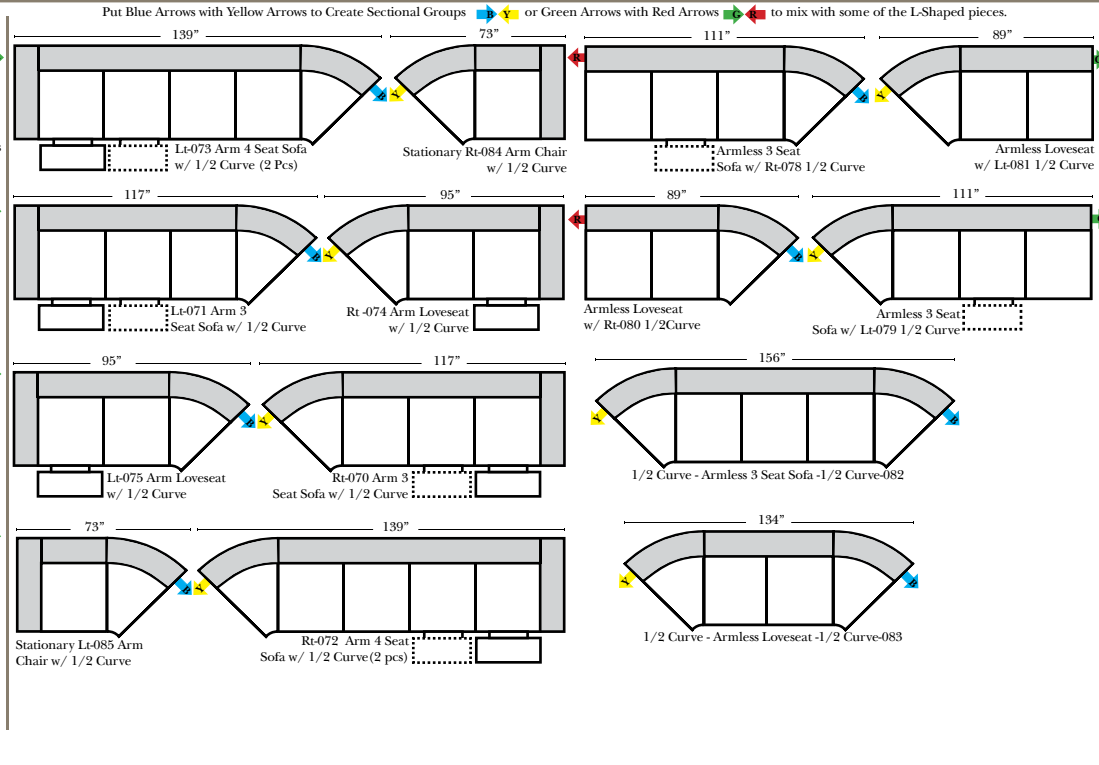

Standard & Armless

(All 4 seat items ship as one piece if stationary, two pieces if motion installed)

2 Piece Curve Sectional & Ottomans

Features

Standard:

- Available in Full & Top Grain Leathers
- Available in Luxury Fabrics
- All Hardwood Frames

Sleeper Options: (No Sleeper available on this style)

Note:

All Dimensions are approximate, if accuracy is crucial, please contact us for validation of the dimensions shown. However, a 1" to 2" variance can still apply due to foam and upholstery.

L-Shape / 90 Degree Sectional

(All 4 seat items ship as one piece if stationary, two pieces if motion installed)

Chaise, Curves/Wedges & Conversation Sectionals

Put Green Arrows with Red Arrows to Create Sectional Groups
 Put Orange Arrows with Tan Arrows to Create Sectional Groups

(No other configurations can be put between the 4 Seat Conversation Sofa pieces)

Sleepers

Put Green Arrows with Red Arrows to Create Sectional Groups
 Put Blue Arrows with Yellow Arrows to Create Sectional Groups