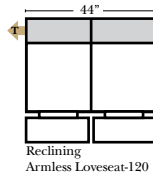

Chaise, Curves/Wedges & Conversation Sectionals

Put Green Arrows with Red Arrows to Create Sectional Groups
Put Orange Arrows with Tan Arrows to Create Sectional Groups

(No other configurations can be put between the 4 Seat Conversation Sofa pieces)

Sleepers

Put Green Arrows with Red Arrows to Create Sectional Groups
Put Blue Arrows with Yellow Arrows to Create Sectional Groups

Suggested Configurations

07/06/2012

The Suggested Configurations below are only a sample of what the imagination can create, please enjoy creating the configuration that fits your lifestyle, using the ideas below and from the items on the opposite page.