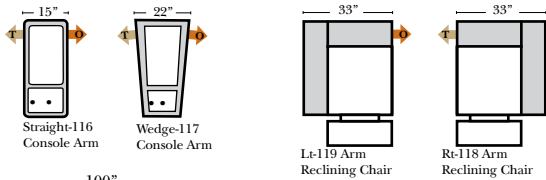

Chaise, Curves/Wedges & Conversation Sectionals

Put Green Arrows with Red Arrows to Create Sectional Groups
Put Orange Arrows with Tan Arrows to Create Sectional Groups

(No other configurations can be put between the 4 Seat Conversation Sofa pieces)

Sleepers

Put Green Arrows with Red Arrows to Create Sectional Groups
Put Blue Arrows with Yellow Arrows to Create Sectional Groups