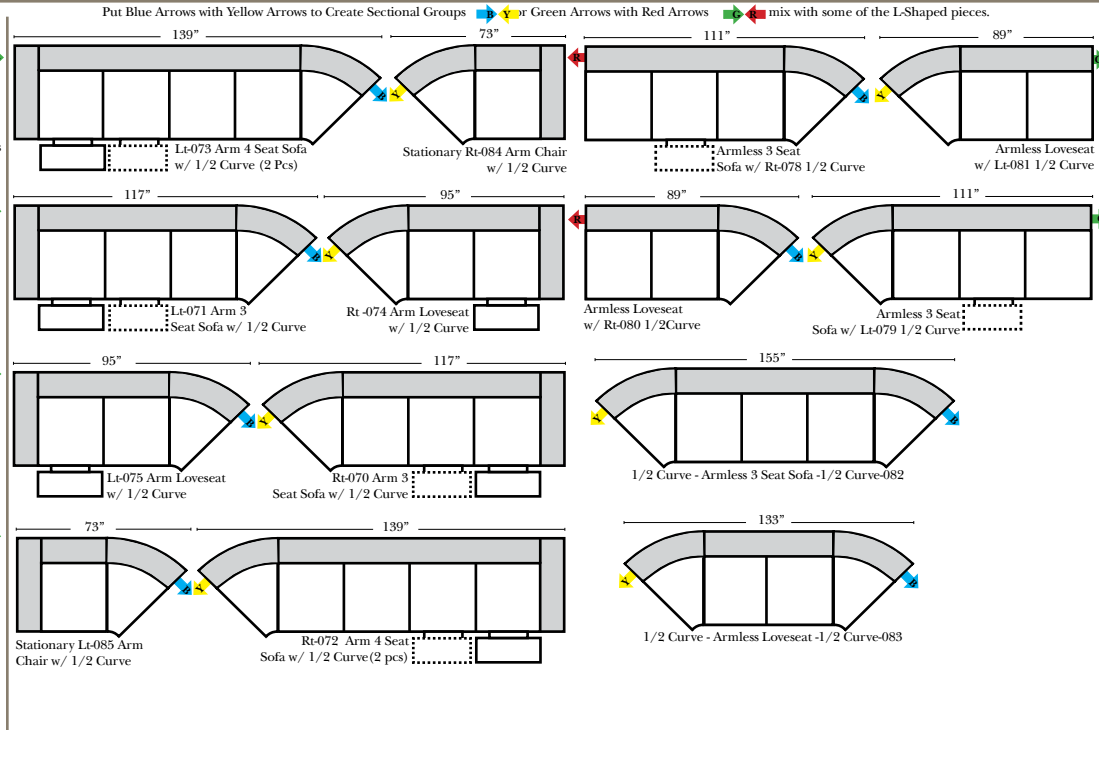

Standard & Armless (All 4 seat items ship as one piece if stationary, two pieces if motion installed)

2 Piece Curve Sectional & Ottomans

- #### Features
- Standard:**
- Available in Full & Top Grain Leathers
 - Available in Luxury Fabrics
 - All Hardwood Frames
- Options:**
- No. 33 Firm Foam (N/C Option)
 - Console Table - Standard as Espresso finish (N/C Option is Honey Oak finish)
 - Cup Holders - Standard as Silver finish (N/C Option is Black or Hammered Antique Finish)
 - Sofa Center Recliner (Additional Charge)
 - Motorized Recliner Mechanism (additional Charge)
 - Swivel Recliner Base (additional Charge)
 - Swivel Glider Mechanism (additional Charge)
 - Lift Chair Dual Motor Mechanism (additional Charge)
- Sleeper Options:** (All the below options are at additional charges)
- Full Sleeper available w/Standard Mattress
 - Deluxe Innerspring Mattress: Full
 - Air Dream Coil Mattress: Full Only

L-Shape / 90 Degree Sectional (All 4 seat items ship as one piece if stationary, two pieces if motion installed)

Note:
All Dimensions are approximate, if accuracy is crucial, please contact us for validation of the dimensions shown. However, a 1" to 2" variance can still apply due to foam and upholstery.

Chaise, Curves/Wedges & Conversation Sectionals

Put Green Arrows with Red Arrows to Create Sectional Groups 
Put Orange Arrows with Tan Arrows to Create Sectional Groups 

(No other configurations can be put between the 4 Seat Conversation Sofa pieces)

Sleepers

Put Green Arrows with Red Arrows to Create Sectional Groups 
Put Blue Arrows with Yellow Arrows to Create Sectional Groups 

Suggested Configurations

07/06/2012

The Suggested Configurations below are only a sample of what the imagination can create, please enjoy creating the configuration that fits your lifestyle, using the ideas below and from the items on the opposite page.