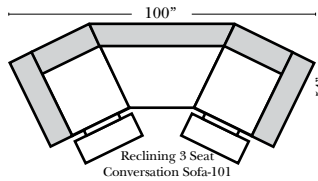

Chaise, Curves/Wedges & Conversation Sectionals

Put Green Arrows with Red Arrows to Create Sectional Groups
Put Orange Arrows with Tan Arrows to Create Sectional Groups

(No other configurations can be put between the 4 Seat Conversation Sofa pieces)