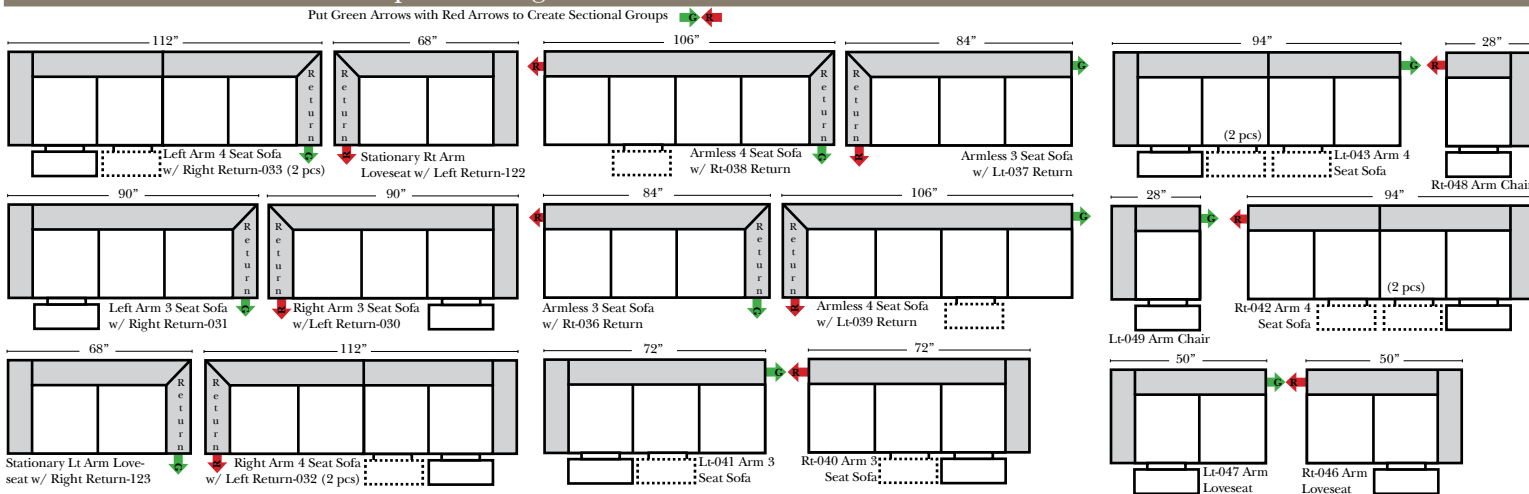

Standard & Armless (All 4 seat items ship as one piece if stationary, two pieces if motion installed)

2 Piece Curve Sectional & Ottomans

- #### Features
- Standard:**
- Available in Full & Top Grain Leathers
 - Available in Luxury Fabrics
 - All Hardwood Frames
- Options:**
- No. 33 Firm Foam (N/C Option)
 - Console Table - Standard as Espresso finish (N/C Option is Honey Oak finish)
 - Cup Holders - Standard as Silver finish (N/C Option is Black or Hammered Antique Finish)
 - Sofa Center Recliner (Additional Charge)
 - Motorized Recliner Mechanism (additional Charge)
 - Swivel Recliner Base (additional Charge)
 - Swivel Glider Mechanism (additional Charge)
 - Lift Chair Dual Motor Mechanism (additional Charge)
- Sleeper Options:** (All the below options are at additional charges)
- Full Sleeper available w/Standard Mattress
 - Deluxe Innerspring Mattress: Full
 - Air Dream Coil Mattress: Full Only

L-Shape / 90 Degree Sectional (All 4 seat items ship as one piece if stationary, two pieces if motion installed)

Note:
All Dimensions are approximate, if accuracy is crucial, please contact us for validation of the dimensions shown. However, a 1" to 2" variance can still apply due to foam and upholstery.

Chaise, Curves/Wedges & Conversation Sectionals

Put Green Arrows with Red Arrows to Create Sectional Groups 
Put Orange Arrows with Tan Arrows to Create Sectional Groups 

(No other configurations can be put between the 4 Seat Conversation Sofa pieces)