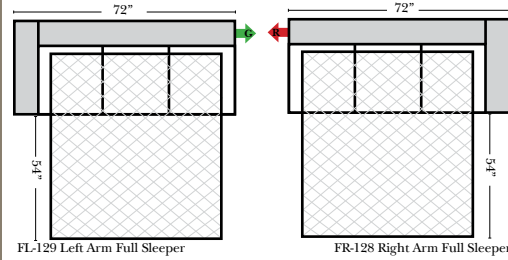

Chaise, Curves/Wedges & Conversation Sectionals

Put Green Arrows with Red Arrows to Create Sectional Groups
Put Orange Arrows with Tan Arrows to Create Sectional Groups

(No other configurations can be put between the 4 Seat Conversation Sofa pieces)

Sleepers

Put Green Arrows with Red Arrows to Create Sectional Groups
Put Blue Arrows with Yellow Arrows to Create Sectional Groups

Suggested Configurations

07/06/2012

The Suggested Configurations below are only a sample of what the imagination can create, please enjoy creating the configuration that fits your lifestyle, using the ideas below and from the items on the opposite page.