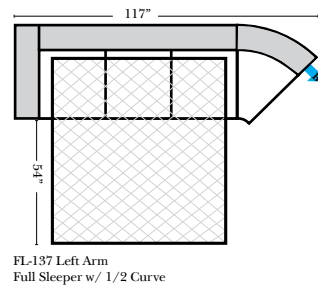

Chaise, Curves/Wedges & Conversation Sectionals

Put Green Arrows with Red Arrows to Create Sectional Groups
Put Orange Arrows with Tan Arrows to Create Sectional Groups

(No other configurations can be put between the 4 Seat Conversation Sofa pieces)

Sleepers

Put Green Arrows with Red Arrows to Create Sectional Groups
Put Blue Arrows with Yellow Arrows to Create Sectional Groups

Suggested Configurations

07/06/2012

The Suggested Configurations below are only a sample of what the imagination can create, please enjoy creating the configuration that fits your lifestyle, using the ideas below and from the items on the opposite page.