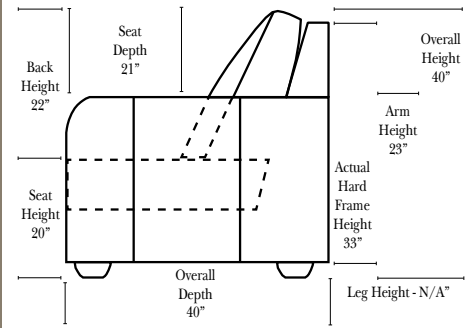

Standard & Armless (All 4 seat items ship as one piece if stationary, two pieces if motion installed)

2 Piece Curve Sectional & Ottomans

- #### Features
- Standard:**
- Available in Full & Top Grain Leathers
 - Available in Luxury Fabrics
 - All Hardwood Frames
- Options:**
- No. 33 Firm Foam (N/C Option)
 - Console Table - Standard as Espresso finish (N/C Option is Honey Oak finish)
 - Cup Holders - Standard as Silver finish (N/C Option is Black or Hammered Antique Finish)
 - Sofa Center Recliner (Additional Charge)
 - Motorized Recliner Mechanism (additional Charge)
 - Swivel Recliner Base (additional Charge)
 - Swivel Glider Mechanism (additional Charge)
 - Lift Chair Dual Motor Mechanism (additional Charge)
- Sleeper Options:** (All the below options are at additional charges)
- Full Sleeper available w/Standard Mattress
 - Deluxe Innerspring Mattress: Full
 - Air Dream Coil Mattress: Full Only

L-Shape / 90 Degree Sectional (All 4 seat items ship as one piece if stationary, two pieces if motion installed)

Note:
All Dimensions are approximate, if accuracy is crucial, please contact us for validation of the dimensions shown. However, a 1" to 2" variance can still apply due to foam and upholstery.