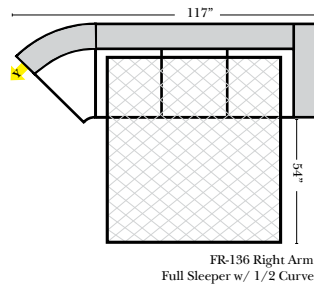

Chaise, Curves/Wedges & Conversation Sectionals

Put Green Arrows with Red Arrows to Create Sectional Groups
Put Orange Arrows with Tan Arrows to Create Sectional Groups

(No other configurations can be put between the 4 Seat Conversation Sofa pieces)

Sleepers

Put Green Arrows with Red Arrows to Create Sectional Groups
Put Blue Arrows with Yellow Arrows to Create Sectional Groups

Suggested Configurations

07/06/2012

The Suggested Configurations below are only a sample of what the imagination can create, please enjoy creating the configuration that fits your lifestyle, using the ideas below and from the items on the opposite page.