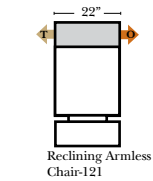

Chaise, Curves/Wedges & Conversation Sectionals

Put Green Arrows with Red Arrows to Create Sectional Groups
Put Orange Arrows with Tan Arrows to Create Sectional Groups

(No other configurations can be put between the 4 Seat Conversation Sofa pieces)

Sleepers

Put Green Arrows with Red Arrows to Create Sectional Groups
Put Blue Arrows with Yellow Arrows to Create Sectional Groups

Suggested Configurations

07/06/2012

The Suggested Configurations below are only a sample of what the imagination can create, please enjoy creating the configuration that fits your lifestyle, using the ideas below and from the items on the opposite page.