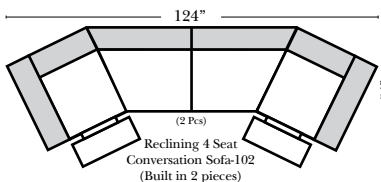

Chaise, Curves/Wedges & Conversation Sectionals

Put Green Arrows with Red Arrows to Create Sectional Groups
Put Orange Arrows with Tan Arrows to Create Sectional Groups

(No other configurations can be put between the 4 Seat Conversation Sofa pieces)

Sleepers

Put Green Arrows with Red Arrows to Create Sectional Groups
Put Blue Arrows with Yellow Arrows to Create Sectional Groups