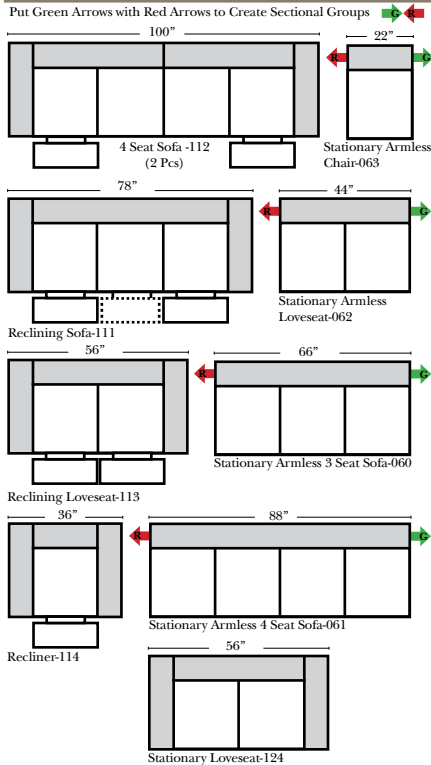

Standard & Armless (All 4 seat items ship as one piece if stationary, two pieces if motion installed)

2 Piece Curve Sectional & Ottomans

- #### Features
- Standard:**
- Available in Full & Top Grain Leathers
 - Available in Luxury Fabrics
 - All Hardwood Frames
- Options:**
- No. 33 Firm Foam (N/C Option)
 - Console Table - Standard as Espresso finish (N/C Option is Honey Oak finish)
 - Cup Holders - Standard as Silver finish (N/C Option is Black or Hammered Antique Finish)
 - Sofa Center Recliner (Additional Charge)
 - Motorized Recliner Mechanism (additional Charge)
 - Swivel Recliner Base (additional Charge)
 - Swivel Glider Mechanism (additional Charge)
 - Lift Chair Dual Motor Mechanism (additional Charge)
- Sleeper Options:** (All the below options are at additional charges)
- Full Sleeper available w/Standard Mattress
 - Deluxe Innerspring Mattress: Full
 - Air Dream Coil Mattress: Full Only

L-Shape / 90 Degree Sectional (All 4 seat items ship as one piece if stationary, two pieces if motion installed)

Note:
All Dimensions are approximate, if accuracy is crucial, please contact us for validation of the dimensions shown. However, a 1" to 2" variance can still apply due to foam and upholstery.

Chaise, Curves/Wedges & Conversation Sectionals

Put Green Arrows with Red Arrows to Create Sectional Groups 
Put Orange Arrows with Tan Arrows to Create Sectional Groups 

(No other configurations can be put between the 4 Seat Conversation Sofa pieces)