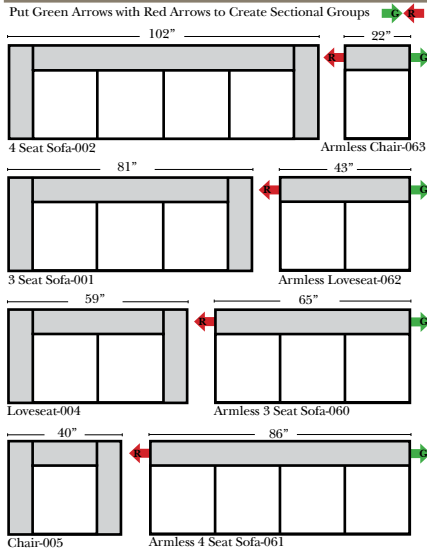

### Standard & Armless

(All 4 seat items ship as one piece if stationary, two pieces if motion installed)

### Features

- Standard:**
- Available in Full & Top Grain Leathers
  - Available in Luxury Fabrics
  - All Hardwood Frames
- Options:**
- Down Seats (additional charge)
  - No. 33 Firm Foam
  - Upholstered Swivel Base (Additional Charge) (Available on 2 arm chair only)
- Sleeper Options: (All the below options are at additional charges)**
- Full Sleeper available w/ Standard Mattress
  - Deluxe Innerspring Mattress: Full
  - Air Dream Coil Mattress: Full Only

### L-Shape / 90 Degree Sectional

(All 4 seat items ship as one piece if stationary, two pieces if motion installed)

### Note:

All Dimensions are approximate, if accuracy is crucial, please contact us for validation of the dimensions shown. However, a 1" to 2" variance can still apply due to foam and upholstery.

**Chaise & Conversation Sectionals**