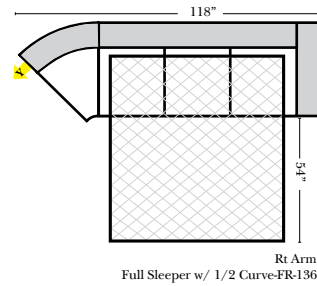

Chaise & Conversation Sectionals

Put Green Arrows with Red Arrows to Create Sectional Groups
Put Orange Arrows with Tan Arrows to Create Sectional Groups

Chaises
for this style not available
at this time

Conversation Sectionals
for this style not available
at this time

Sleepers

Put Green Arrows with Red Arrows to Create Sectional Groups
Put Blue Arrows with Yellow Arrows to Create Sectional Groups