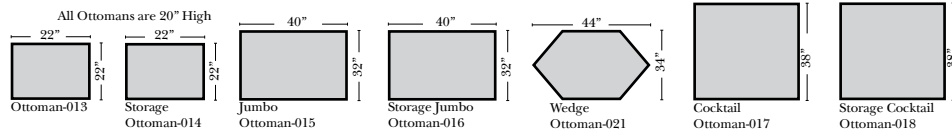

Standard & Armless

(All 4 seat items ship as one piece if stationary, two pieces if motion installed)