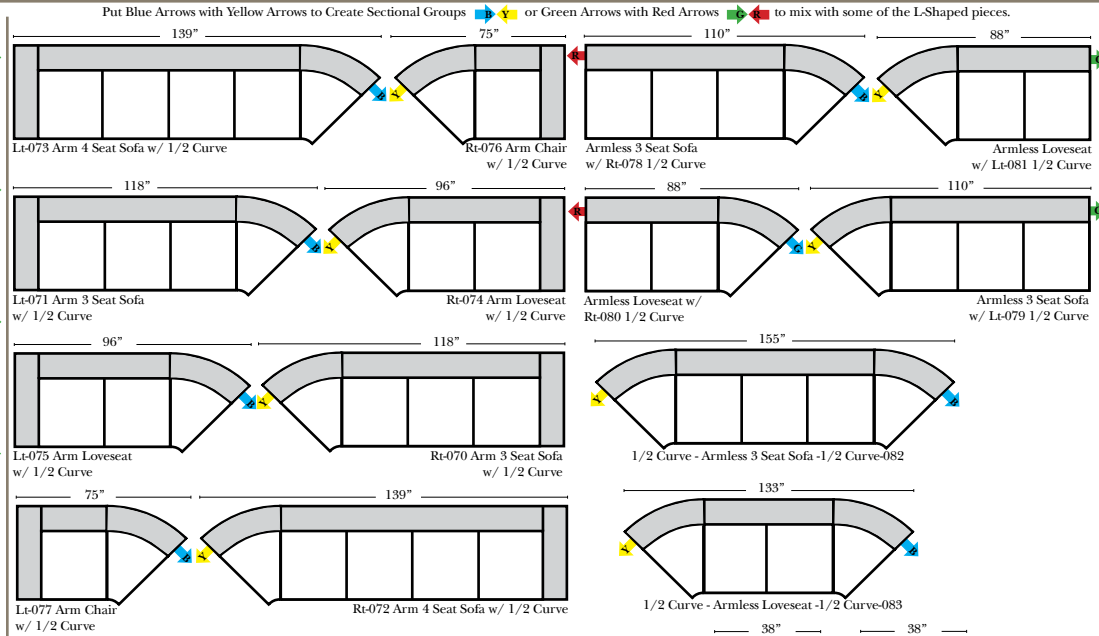

### Standard & Armless

(All 4 seat items ship as one piece if stationary, two pieces if motion installed)

### Features

- Standard:**
- Available in Full & Top Grain Leathers
  - Available in Luxury Fabrics
  - All Hardwood Frames
- Options:**
- Down Seats (additional charge)
  - No. 33 Firm Foam
  - Upholstered Swivel Base (Additional Charge) (Available on 2 arm chair only)
- Sleeper Options: (All the below options are at additional charges)**
- Full Sleeper available w/ Standard Mattress
  - Deluxe Innerspring Mattress: Full
  - Air Dream Coil Mattress: Full Only

### L-Shape / 90 Degree Sectional

(All 4 seat items ship as one piece if stationary, two pieces if motion installed)

### Note:

All Dimensions are approximate, if accuracy is crucial, please contact us for validation of the dimensions shown. However, a 1" to 2" variance can still apply due to foam and upholstery.

**Chaise & Conversation Sectionals**