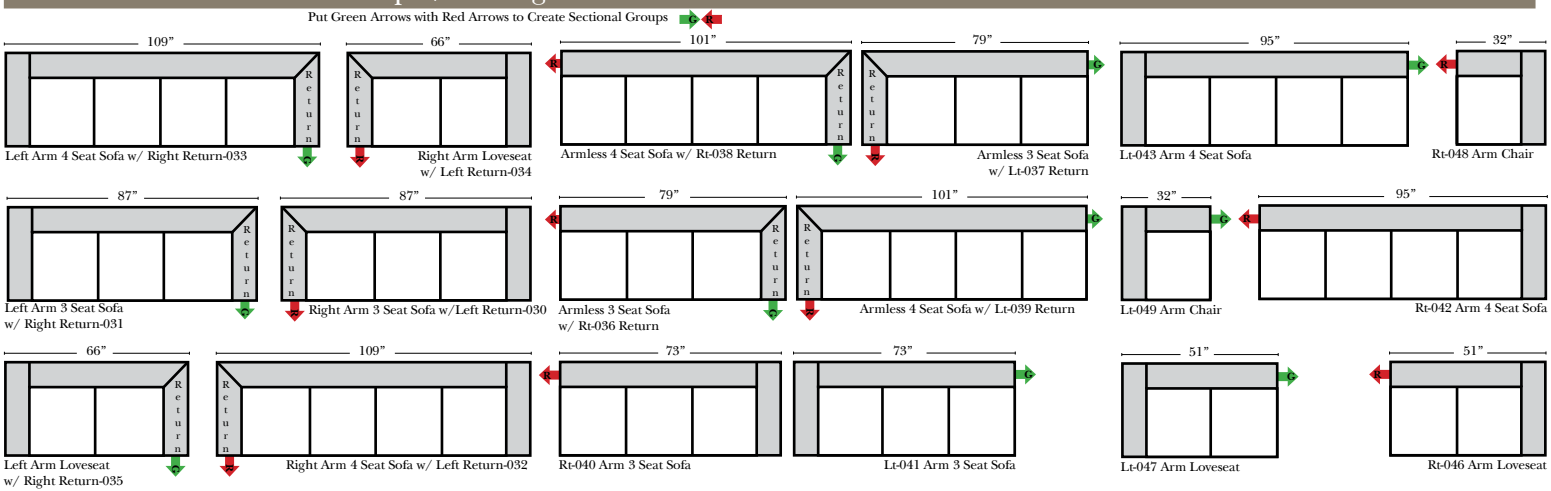

### Standard & Armless

(All 4 seat items ship as one piece if stationary, two pieces if motion installed)

### Features

- Standard:**
- Available in Full & Top Grain Leathers
  - Available in Luxury Fabrics
  - All Hardwood Frames
- Options:**
- Down Seats (additional charge)
  - No. 33 Firm Foam
  - Upholstered Swivel Base (Additional Charge) (Available on 2 arm chair only)
- Sleeper Options: (All the below options are at additional charges)**
- Full Sleeper available w/ Standard Mattress
  - Deluxe Innerspring Mattress: Full
  - Air Dream Coil Mattress: Full Only

### L-Shape / 90 Degree Sectional

(All 4 seat items ship as one piece if stationary, two pieces if motion installed)

### Note:

All Dimensions are approximate, if accuracy is crucial, please contact us for validation of the dimensions shown. However, a 1" to 2" variance can still apply due to foam and upholstery.

**Chaise & Conversation Sectionals**