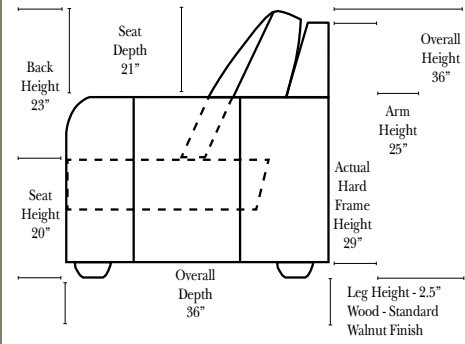

### Standard & Armless

(All 4 seat items ship as one piece if stationary, two pieces if motion installed)

### Features

- Standard:**
- Available in Full & Top Grain Leathers
  - Available in Luxury Fabrics
  - All Hardwood Frames
- Options:**
- Down Seats (additional charge)
  - No. 33 Firm Foam
  - Upholstered Swivel Base (Additional Charge) (Available on 2 arm chair only)
- Sleeper Options: (All the below options are at additional charges)**
- Full Sleeper available w/ Standard Mattress
  - Deluxe Innerspring Mattress: Full
  - Air Dream Coil Mattress: Full Only

### L-Shape / 90 Degree Sectional

(All 4 seat items ship as one piece if stationary, two pieces if motion installed)

### Note:

All Dimensions are approximate, if accuracy is crucial, please contact us for validation of the dimensions shown. However, a 1" to 2" variance can still apply due to foam and upholstery.

**Chaise & Conversation Sectionals**