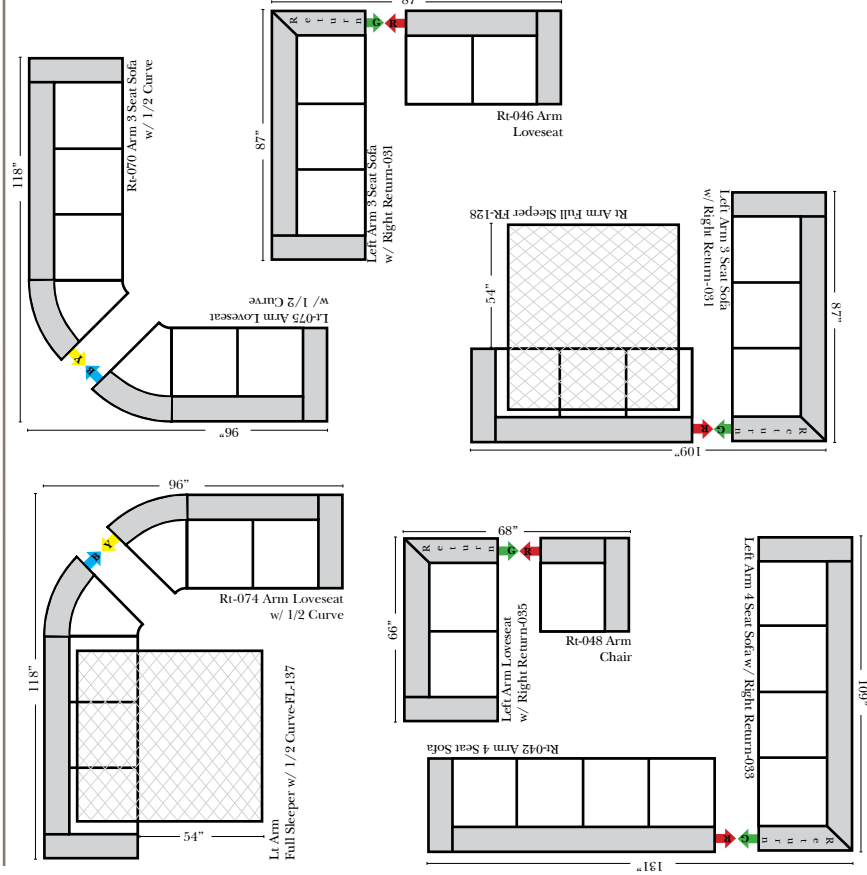

### Standard & Armless

(All 4 seat items ship as one piece if stationary, two pieces if motion installed)

### L-Shape / 90 Degree Sectional

(All 4 seat items ship as one piece if stationary, two pieces if motion installed)

**Sleepers**

Put Green Arrows with Red Arrows to Create Sectional Groups   
 Put Blue Arrows with Yellow Arrows to Create Sectional Groups 

**Suggested Configurations**

07/06/2012

The Suggested Configurations below are only a sample of what the imagination can create, please enjoy creating the configuration that fits your lifestyle, using the ideas below and from the items on the opposite page.