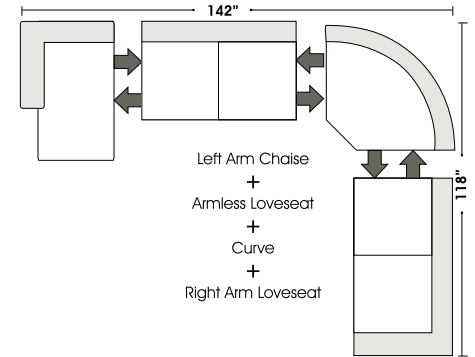

Suggested Configurations

3 Seat Queen Sleeper

Armless 3 Seat Queen Sleeper

Right Arm 3 Seat Queen Sleeper

Left Arm 3 Seat Queen Sleeper

Left Arm Chaise
+
Armless 3 Seat Sofa
+
Right Arm 3 Seat Sofa with Lt Return

Left Arm 3 Seat Sofa
+
Curve
+
Right Arm 3 Seat Sofa

Left Arm Chaise
+
Armless Loveseat
+
Curve
+
Right Arm Loveseat

Left Arm Loveseat
+
Curve
+
Armless 3 Seat Queen Sleeper
+
Right Arm Chaise

Left Arm Loveseat
+
Curve
+
Right Arm Loveseat

Right Arm Loveseat
+
Left Arm 3 Seat Sofa w Rt Return

Right Arm Loveseat
w Lt Return
+
Left Arm 3 Seat Sofa

Right Arm Loveseat
+
Left Arm Loveseat w RT Return

Left Arm 3 Seat Sofa
+
Curve
+
Right Arm Loveseat

Right Arm 3 Seat Sofa
+
Left Arm 3 Seat Sofa w Rt Return