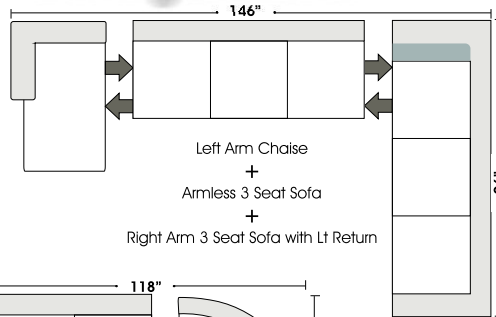

Suggested Configurations

3 Seat Queen Sleeper

Armless 3 Seat Queen Sleeper

Right Arm 3 Seat Queen Sleeper

Left Arm 3 Seat Queen Sleeper

Left Arm Chaise
+
Armless 3 Seat Sofa
+
Right Arm 3 Seat Sofa with Lt Return

Left Arm 3 Seat Sofa
+
Curve
+
Right Arm 3 Seat Sofa

Left Arm Chaise
+
Armless Loveseat
+
Curve
+
Right Arm Loveseat

Left Arm Loveseat
+
Curve
+
Armless 3 Seat Queen Sleeper
+
Right Arm Chaise

Left Arm Loveseat
+
Curve
+
Right Arm Loveseat

Right Arm Loveseat
+
Left Arm 3 Seat Sofa w Rt Return

Right Arm Loveseat
w Lt Return
+
Left Arm 3 Seat Sofa

Right Arm Loveseat
+
Left Arm Loveseat w RT Return

Left Arm 3 Seat Sofa
+
Curve
+
Right Arm Loveseat

Right Arm 3 Seat Sofa
+
Left Arm 3 Seat Sofa w Rt Return