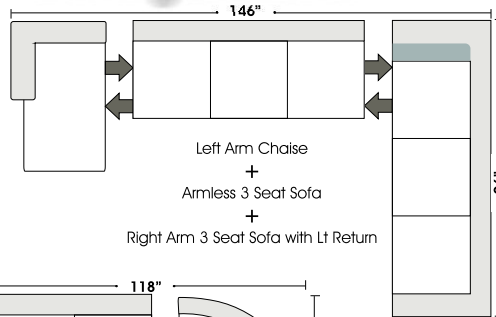

Suggested Configurations

3 Seat Queen Sleeper

Armless 3 Seat Queen Sleeper

Right Arm 3 Seat Queen Sleeper

Left Arm 3 Seat Queen Sleeper

Left Arm Chaise
+
Armless 3 Seat Sofa
+
Right Arm 3 Seat Sofa with Lt Return

Left Arm 3 Seat Sofa
+
Curve
+
Right Arm 3 Seat Sofa

Left Arm Chaise
+
Armless Loveseat
+
Curve
+
Right Arm Loveseat

Left Arm Loveseat
+
Curve
+
Armless 3 Seat Queen Sleeper
+
Right Arm Chaise

Left Arm Loveseat
+
Curve
+
Right Arm Loveseat

Right Arm Loveseat
+
Left Arm 3 Seat Sofa w Rt Return

Right Arm Loveseat
w Lt Return
+
Left Arm 3 Seat Sofa

Left Arm 3 Seat Sofa
+
Curve
+
Right Arm Loveseat

Right Arm 3 Seat Sofa
+
Left Arm 3 Seat Sofa w Rt Return