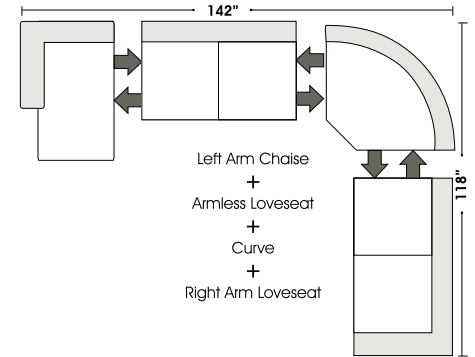

Suggested Configurations

3 Seat Queen Sleeper

Armless 3 Seat Queen Sleeper

Right Arm 3 Seat Queen Sleeper

Left Arm 3 Seat Queen Sleeper

Left Arm Chaise
+
Armless 3 Seat Sofa
+
Right Arm 3 Seat Sofa with Lt Return

Left Arm 3 Seat Sofa
+
Curve
+
Right Arm 3 Seat Sofa

Left Arm Chaise
+
Armless Loveseat
+
Curve
+
Right Arm Loveseat

Left Arm Loveseat
+
Curve
+
Armless 3 Seat Queen Sleeper
+
Right Arm Chaise

Left Arm Loveseat
+
Curve
+
Right Arm Loveseat

Right Arm Loveseat
+
Left Arm 3 Seat Sofa w Rt Return

Right Arm Loveseat
w Lt Return
+
Left Arm 3 Seat Sofa

Left Arm 3 Seat Sofa
+
Curve
+
Right Arm Loveseat

Right Arm 3 Seat Sofa
+
Left Arm 3 Seat Sofa w Rt Return