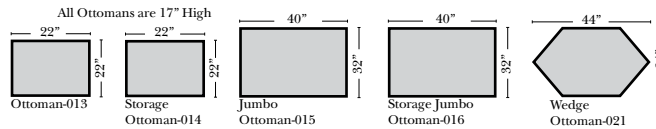

Standard & Armless (All 4 seat items ship as one piece if stationary, two pieces if motion installed)

2 Piece Curve Sectional & Ottomans