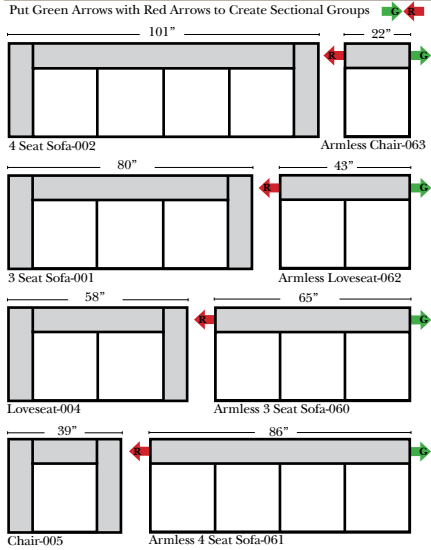

**Standard & Armless** (All 4 seat items ship as one piece if stationary, two pieces if motion installed)

**2 Piece Curve Sectional & Ottomans**

**Features**

- Standard:**
- Available in Full & Top Grain Leathers
  - Available in Luxury Fabrics
  - All Hardwood Frames

- Options:**
- No. 33 Firm Foam
  - Upholstered Swivel Base (Additional Charge) (Available on 2 arm chair only)

- Sleeper Options:** (All the below options are at additional charges)
- Full Sleeper available w/ Standard Mattress
  - Deluxe Innerspring Mattress: Full
  - Air Dream Coil Mattress: Full Only

**L-Shape / 90 Degree Sectional**

(All 4 seat items ship as one piece if stationary, two pieces if motion installed)

**Note:**

All Dimensions are approximate, if accuracy is crucial, please contact us for validation of the dimensions shown. However, a 1" to 2" variance can still apply due to foam and upholstery.