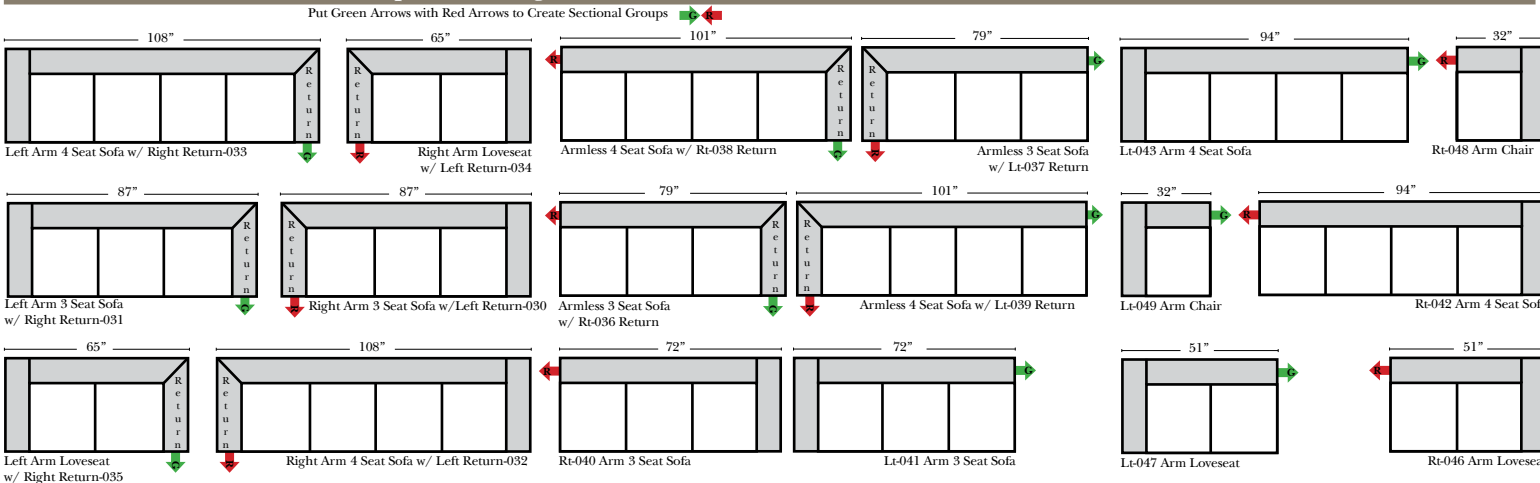

**Standard & Armless** (All 4 seat items ship as one piece if stationary, two pieces if motion installed)

**2 Piece Curve Sectional & Ottomans**

**Features**

- Standard:**
- Available in Full & Top Grain Leathers
  - Available in Luxury Fabrics
  - All Hardwood Frames

- Options:**
- No. 33 Firm Foam
  - Upholstered Swivel Base (Additional Charge) (Available on 2 arm chair only)

- Sleeper Options:** (All the below options are at additional charges)
- Full Sleeper available w/ Standard Mattress
  - Deluxe Innerspring Mattress: Full
  - Air Dream Coil Mattress: Full Only

**L-Shape / 90 Degree Sectional**

(All 4 seat items ship as one piece if stationary, two pieces if motion installed)

**Note:**

All Dimensions are approximate, if accuracy is crucial, please contact us for validation of the dimensions shown. However, a 1" to 2" variance can still apply due to foam and upholstery.