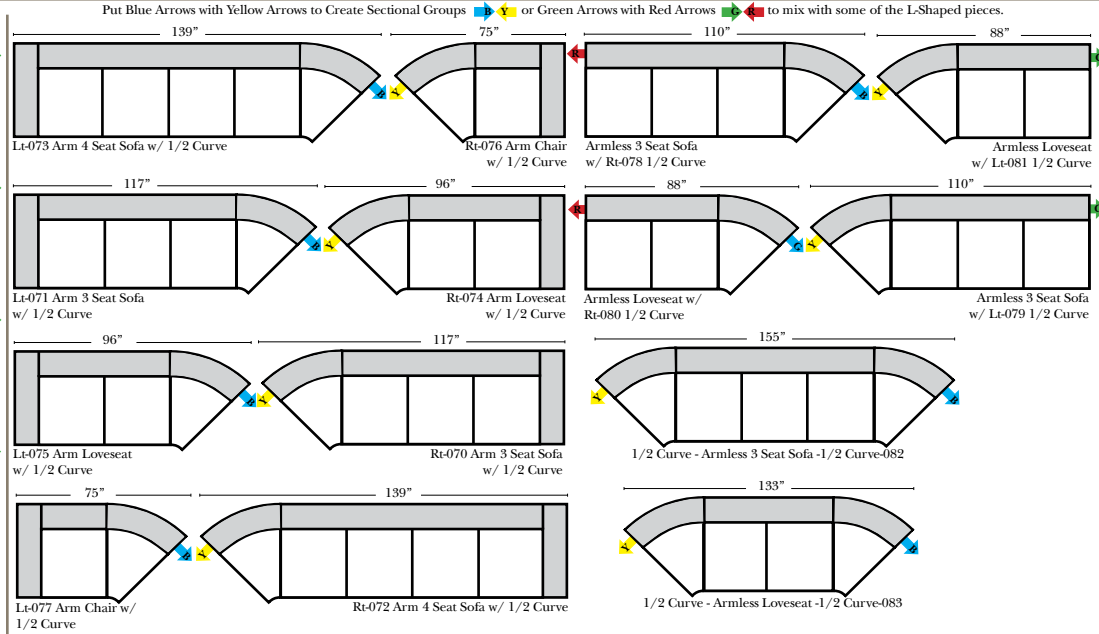

**Standard & Armless** (All 4 seat items ship as one piece if stationary, two pieces if motion installed)

**2 Piece Curve Sectional & Ottomans**

**Features**

- Standard:**
- Available in Full & Top Grain Leathers
  - Available in Luxury Fabrics
  - All Hardwood Frames

- Options:**
- No. 33 Firm Foam
  - Upholstered Swivel Base (Additional Charge) (Available on 2 arm chair only)

- Sleeper Options:** (All the below options are at additional charges)
- Full Sleeper available w/ Standard Mattress
  - Deluxe Innerspring Mattress: Full
  - Air Dream Coil Mattress: Full Only

**L-Shape / 90 Degree Sectional**

(All 4 seat items ship as one piece if stationary, two pieces if motion installed)

**Note:**

All Dimensions are approximate, if accuracy is crucial, please contact us for validation of the dimensions shown. However, a 1" to 2" variance can still apply due to foam and upholstery.