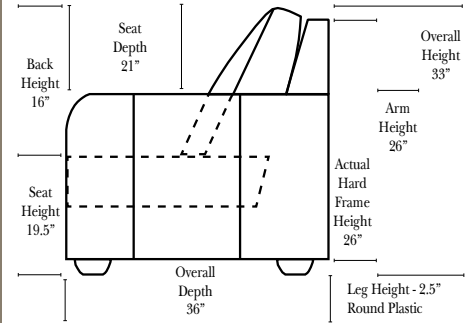

**Standard & Armless** (All 4 seat items ship as one piece if stationary, two pieces if motion installed)

**2 Piece Curve Sectional & Ottomans**

**Features**

- Standard:**
- Available in Full & Top Grain Leathers
  - Available in Luxury Fabrics
  - All Hardwood Frames

- Options:**
- No. 33 Firm Foam
  - Upholstered Swivel Base (Additional Charge) (Available on 2 arm chair only)

- Sleeper Options:** (All the below options are at additional charges)
- Full Sleeper available w/ Standard Mattress
  - Deluxe Innerspring Mattress: Full
  - Air Dream Coil Mattress: Full Only

**L-Shape / 90 Degree Sectional**

(All 4 seat items ship as one piece if stationary, two pieces if motion installed)

**Note:**

All Dimensions are approximate, if accuracy is crucial, please contact us for validation of the dimensions shown. However, a 1" to 2" variance can still apply due to foam and upholstery.