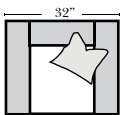

## Standard

3 Seat Super Sofa-003

2 Seat Sofa-001

Loveseat-004

Chair-005

Chair & 1/2-006

All Ottomans are 19" high

## L-Shape / 90 Degree Sectional

Put Green Arrows with Red Arrows to Create Sectional Groups

Left Arm 2 Seat Sofa-041

Left Arm Chaise-053

Right Arm Chaise-052

Curve-066

Right Arm 2 Seat Sofa-040