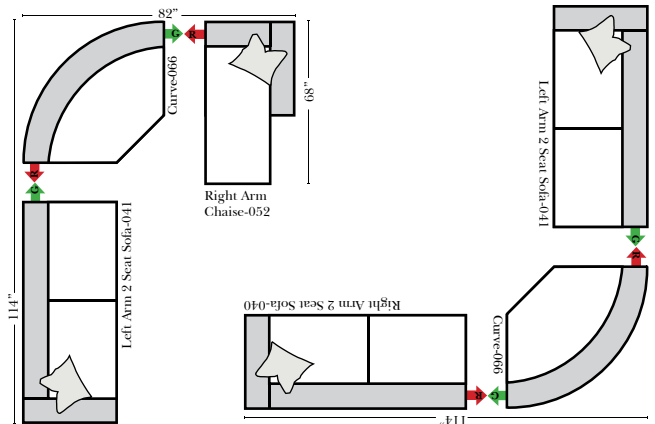

## Standard

3 Seat Super Sofa-003

2 Seat Sofa-001

Loveseat-004

Chair-005

Chair & 1/2-006

All Ottomans are 19" high

## L-Shape / 90 Degree Sectional

Put Green Arrows with Red Arrows to Create Sectional Groups

Left Arm 2 Seat Sofa-041

Left Arm Chaise-053

Right Arm Chaise-052

Curve-066

Right Arm 2 Seat Sofa-040

## Suggested Configuration

Put Green Arrows with Red Arrows to Create Sectional Groups

### Note:

All Dimensions are approximate, if accuracy is crucial, please contact us for validation of the dimensions shown. However, a 1" to 2" variance can still apply due to foam and upholstery.