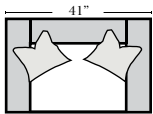

## Standard

3 Seat Super Sofa-003

2 Seat Sofa-001

Loveseat-004

Chair-005

Chair & 1/2-006

All Ottomans are 19" high

## L-Shape / 90 Degree Sectional

Put Green Arrows with Red Arrows to Create Sectional Groups

Left Arm 2 Seat Sofa-041

Left Arm Chaise-053

Right Arm Chaise-052

Curve-066

Right Arm 2 Seat Sofa-040

### Note:

All Dimensions are approximate, if accuracy is crucial, please contact us for validation of the dimensions shown. However, a 1" to 2" variance can still apply due to foam and upholstery.