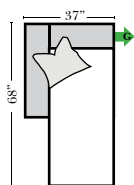

## Standard

3 Seat Super Sofa-003

2 Seat Sofa-001

Loveseat-004

Chair-005

Chair & 1/2-006

All Ottomans are 19" high

## L-Shape / 90 Degree Sectional

Put Green Arrows with Red Arrows to Create Sectional Groups

Left Arm 2 Seat Sofa-041

Left Arm Chaise-053

Right Arm Chaise-052

Curve-066

Right Arm 2 Seat Sofa-040

### Note:

All Dimensions are approximate, if accuracy is crucial, please contact us for validation of the dimensions shown. However, a 1" to 2" variance can still apply due to foam and upholstery.