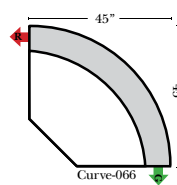

## L-Shape / 90 Degree Sectional

Put Green Arrows with Red Arrows to Create Sectional Groups

Left Arm 2 Seat Sofa-041

Left Arm Chaise-053

Right Arm Chaise-052

Curve-066

Right Arm 2 Seat Sofa-040