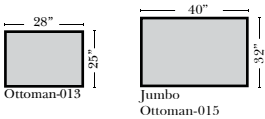

## Standard

3 Seat Super Sofa-003

2 Seat Sofa-001

Loveseat-004

Chair-005

Chair & 1/2-006

All Ottomans are 19" high