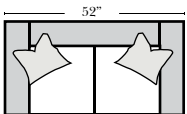

## Standard

3 Seat Super Sofa-003

2 Seat Sofa-001

Loveseat-004

Chair-005

Chair & 1/2-006

All Ottomans are 19" high

## L-Shape / 90 Degree Sectional

Put Green Arrows with Red Arrows to Create Sectional Groups

Left Arm 2 Seat Sofa-041

Left Arm Chaise-053

Right Arm Chaise-052

Curve-066

Right Arm 2 Seat Sofa-040

### Note:

All Dimensions are approximate, if accuracy is crucial, please contact us for validation of the dimensions shown. However, a 1" to 2" variance can still apply due to foam and upholstery.