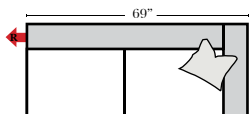

## L-Shape / 90 Degree Sectional

Put Green Arrows with Red Arrows to Create Sectional Groups

Left Arm 2 Seat Sofa-041

Left Arm Chaise-053

Right Arm Chaise-052

Curve-066

Right Arm 2 Seat Sofa-040

## Suggested Configuration

Put Green Arrows with Red Arrows to Create Sectional Groups