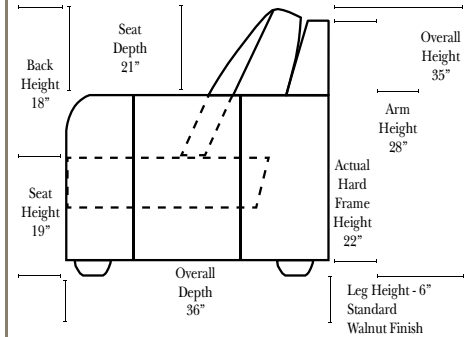

Standard

All Ottomans are 19" high

L-Shape / 90 Degree Sectional

Put Green Arrows with Red Arrows to Create Sectional Groups

Suggested Configuration

Put Green Arrows with Red Arrows to Create Sectional Groups

Specifications & Options

Standard:

- Available in Full & Top Grain Leathers
- Available in Luxury Fabrics
- All Hardwood Frames
- Throw Pillow(s)
- Leg Color - Chrome (Only)

Options Available with No Additional Charge:

- No. 33 Firm Foam

Options that have Additional Charges:

- Add Down Seats & Backs