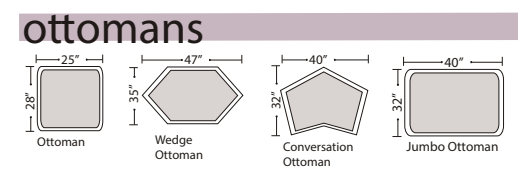

Standard

Return

1/2 Curve

One Arm

## Features

07/06/2012

**Standard:**

- All Full or Top-Grain Leather
- All hardwood frames

**Options:**

- Down Seats (Additional Charges Apply)
- No. 33 Firm Seating

**Sleeper Options:**

- Deluxe Queen Mattress (Additional Charges Apply)
- Air Dream Queen Mattress (Additional Charges Apply)

**Special orders shipped within 4-6 weeks**

Note: All sizes are approximate.

07/06/2012