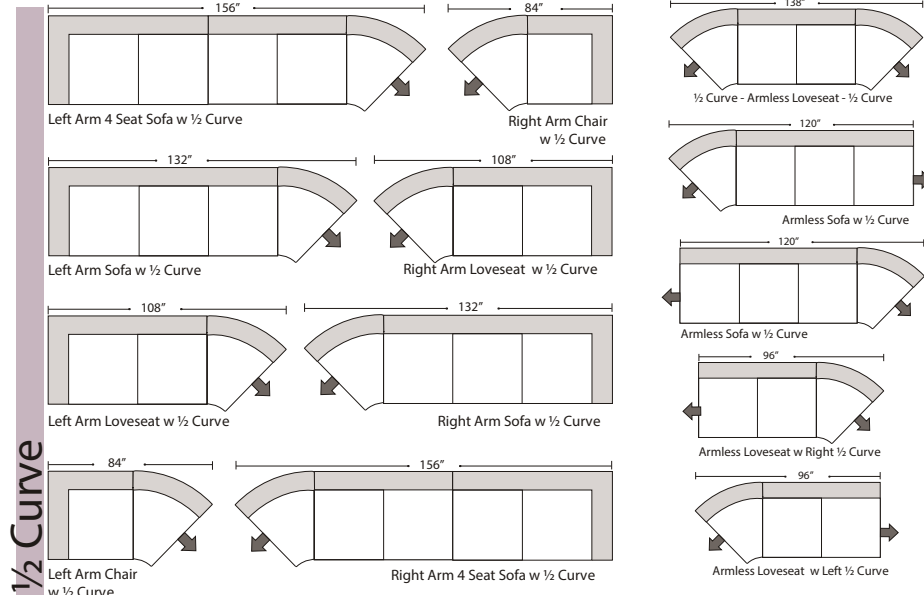

Standard

Return

1/2 Curve

One Arm

## Features

07/06/2012

**Standard:**

- All Full or Top-Grain Leather
- All hardwood frames

**Options:**

- Down Seats (Additional Charges Apply)
- No. 33 Firm Seating

**Sleeper Options:**

- Deluxe Queen Mattress (Additional Charges Apply)
- Air Dream Queen Mattress (Additional Charges Apply)