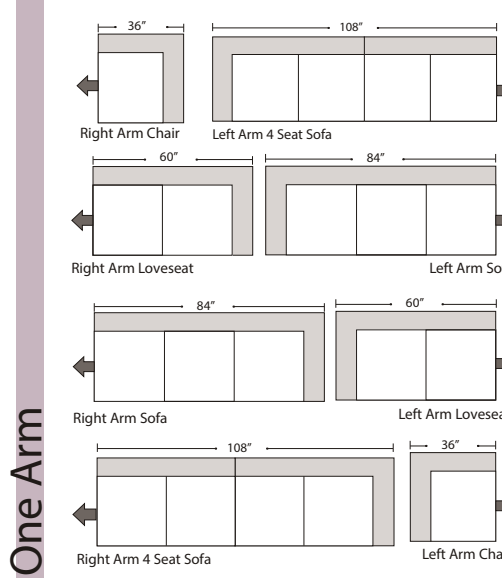

Standard

Return

1/2 Curve

One Arm

## Features

07/06/2012

**Standard:**

- All Full or Top-Grain Leather
- All hardwood frames

**Options:**

- Down Seats (Additional Charges Apply)
- No. 33 Firm Seating

**Sleeper Options:**

- Deluxe Queen Mattress (Additional Charges Apply)
- Air Dream Queen Mattress (Additional Charges Apply)

# Suggested Configurations

Sleepers