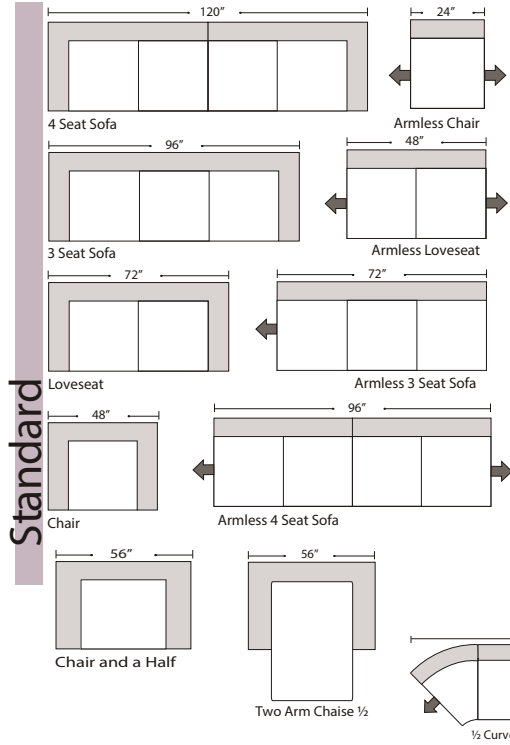

Standard

Return

1/2 Curve

One Arm

## Features

07/06/2012

**Standard:**

- All Full or Top-Grain Leather
- All hardwood frames

**Options:**

- Down Seats (Additional Charges Apply)
- No. 33 Firm Seating

**Sleeper Options:**

- Deluxe Queen Mattress (Additional Charges Apply)
- Air Dream Queen Mattress (Additional Charges Apply)

# Suggested Configurations

Sleepers