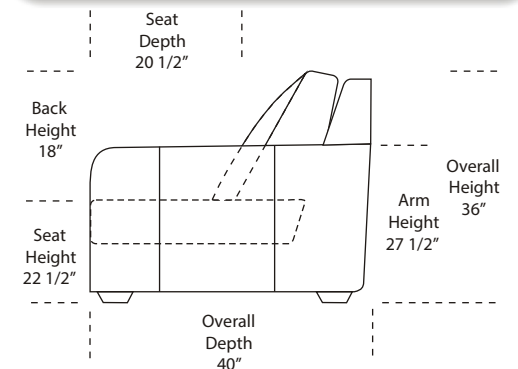

Features

07/06/2012

Standard:

- All Full or Top-Grain Leather
- All hardwood frames

Options:

- Down Seats (Additional Charges Apply)
- No. 33 Firm Seating

Sleeper Options:

- Deluxe Queen Mattress (Additional Charges Apply)
- Air Dream Queen Mattress (Additional Charges Apply)

Special orders shipped within 4-6 weeks