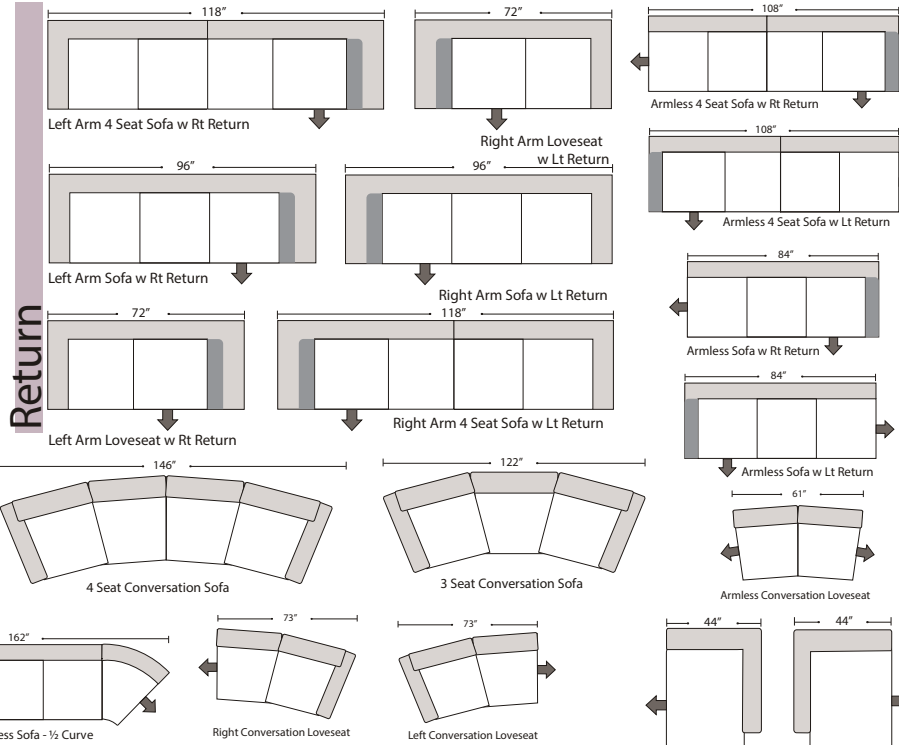

Standard

Return

1/2 Curve

One Arm

## Features

07/06/2012

**Standard:**

- All Full or Top-Grain Leather
- All hardwood frames

**Options:**

- Down Seats (Additional Charges Apply)
- No. 33 Firm Seating

**Sleeper Options:**

- Deluxe Queen Mattress (Additional Charges Apply)
- Air Dream Queen Mattress (Additional Charges Apply)