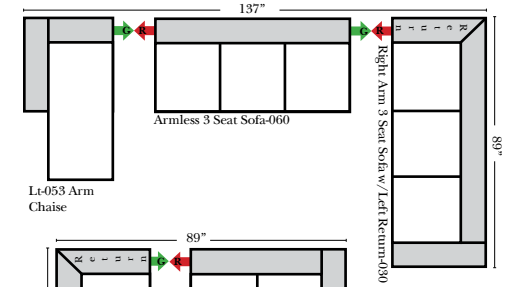

Suggested Configurations

07/06/2012

The Suggested Configurations below are only a sample of what the imagination can create, please enjoy creating the configuration that fits your lifestyle, using the ideas below and from the items on the opposite page.