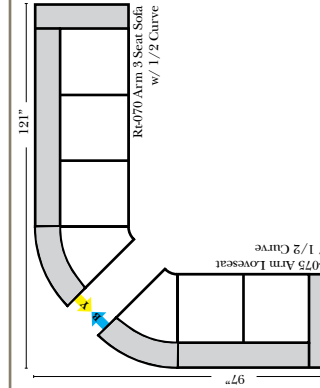

Sleepers

Put Green Arrows with Red Arrows to Create Sectional Groups
Put Blue Arrows with Yellow Arrows to Create Sectional Groups