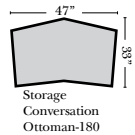

Chaise & Conversation Sectionals

Put Green Arrows with Red Arrows to Create Sectional Groups
Put Orange Arrows with Tan Arrows to Create Sectional Groups