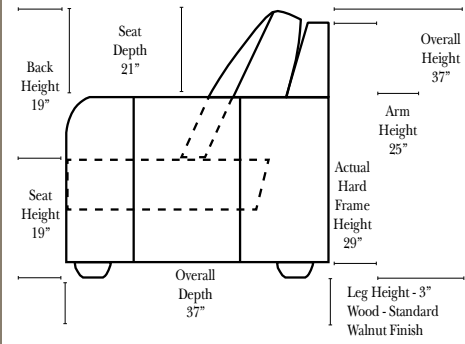

Standard & Armless

(All 4 seat items ship as one piece if stationary, two pieces if motion installed)

Features

- Standard:**
- Available in Full & Top Grain Leathers
 - Available in Luxury Fabrics
 - All Hardwood Frames
- Options:**
- Down Seats & Down Backs (additional Charge)
 - No. 33 Firm Foam
- Sleeper Options:** (No Sleepers available on this style)

L-Shape / 90 Degree Sectional

(All 4 seat items ship as one piece if stationary, two pieces if motion installed)

Note:

All Dimensions are approximate, if accuracy is crucial, please contact us for validation of the dimensions shown. However, a 1" to 2" variance can still apply due to foam and upholstery.