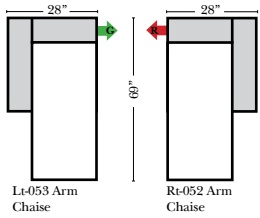

Chaise & Conversation Sectionals

Put Green Arrows with Red Arrows to Create Sectional Groups
Put Orange Arrows with Tan Arrows to Create Sectional Groups