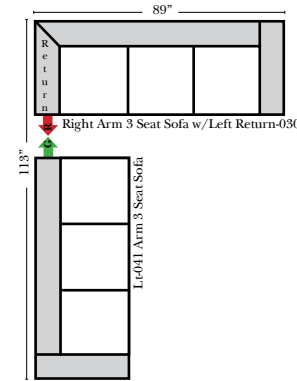

Sleepers

Put Green Arrows with Red Arrows to Create Sectional Groups
Put Blue Arrows with Yellow Arrows to Create Sectional Groups