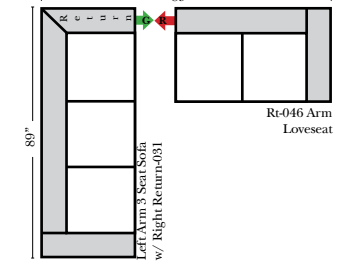

Suggested Configurations

07/06/2012

The Suggested Configurations below are only a sample of what the imagination can create, please enjoy creating the configuration that fits your lifestyle, using the ideas below and from the items on the opposite page.