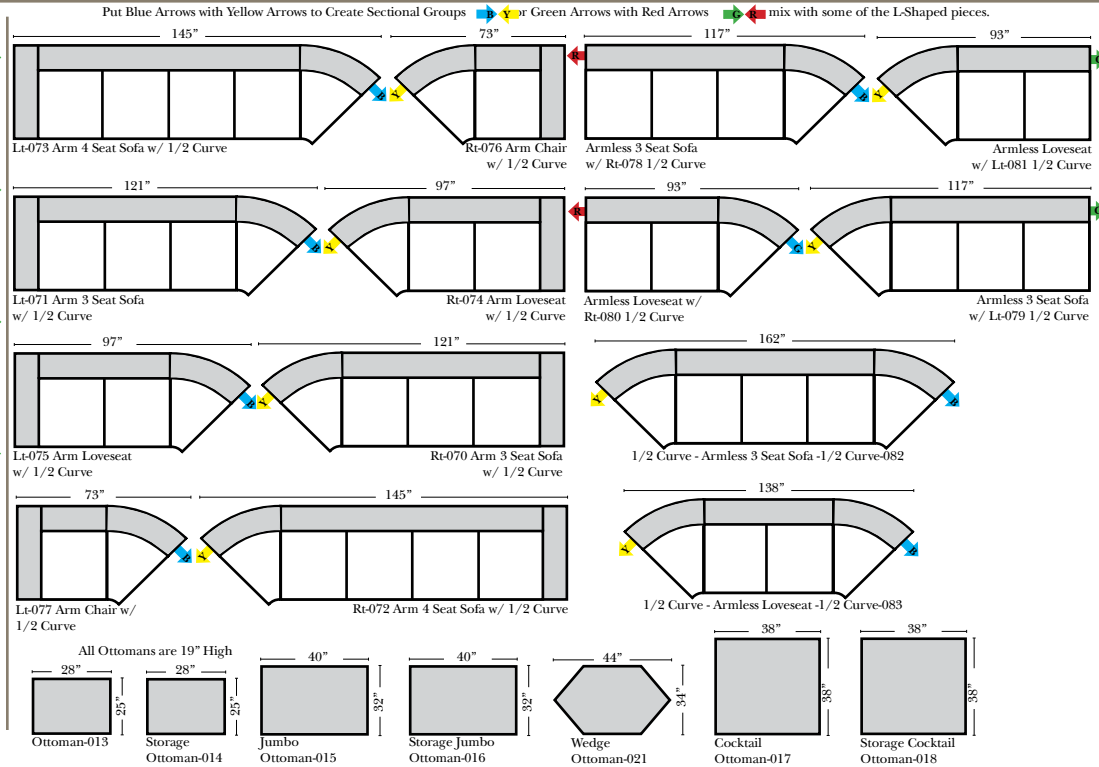

Standard & Armless

(All 4 seat items ship as one piece if stationary, two pieces if motion installed)

Features

- Standard:**
- Available in Full & Top Grain Leathers
 - Available in Luxury Fabrics
 - All Hardwood Frames
- Options:**
- Down Seats & Down Backs (additional Charge)
 - No. 33 Firm Foam
- Sleeper Options:** (No Sleepers available on this style)

L-Shape / 90 Degree Sectional

(All 4 seat items ship as one piece if stationary, two pieces if motion installed)

Note:

All Dimensions are approximate, if accuracy is crucial, please contact us for validation of the dimensions shown. However, a 1" to 2" variance can still apply due to foam and upholstery.