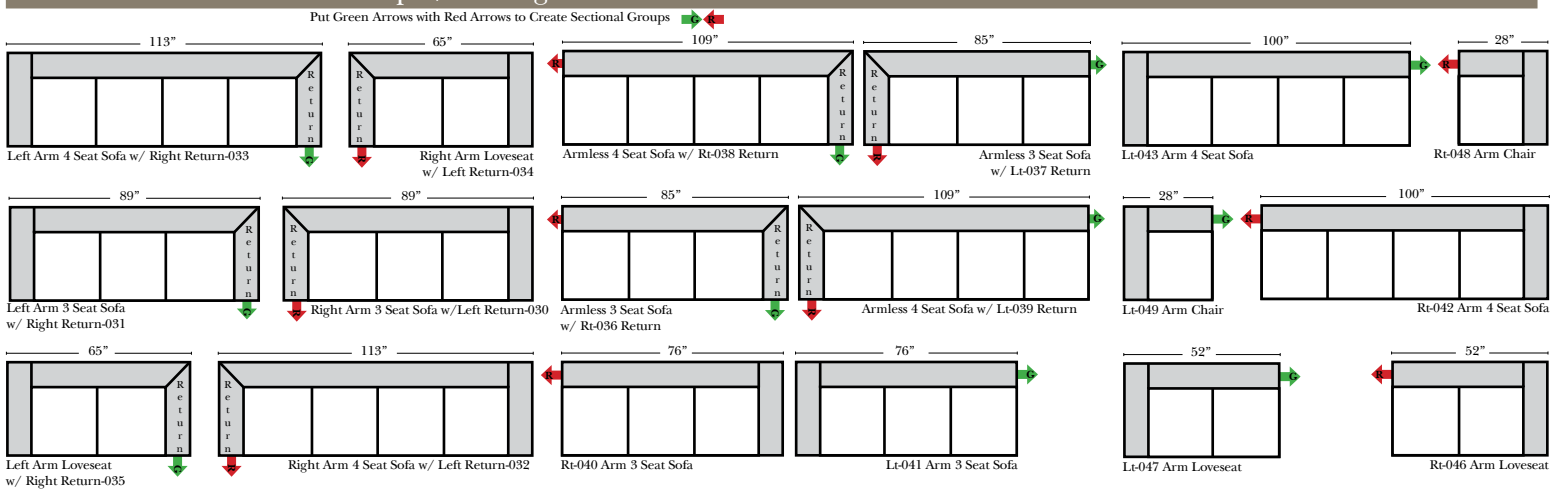

Standard & Armless

(All 4 seat items ship as one piece if stationary, two pieces if motion installed)

Features

- Standard:**
- Available in Full & Top Grain Leathers
 - Available in Luxury Fabrics
 - All Hardwood Frames
- Options:**
- Down Seats & Down Backs (additional Charge)
 - No. 33 Firm Foam
- Sleeper Options:** (No Sleepers available on this style)

L-Shape / 90 Degree Sectional

(All 4 seat items ship as one piece if stationary, two pieces if motion installed)

Note:

All Dimensions are approximate, if accuracy is crucial, please contact us for validation of the dimensions shown. However, a 1" to 2" variance can still apply due to foam and upholstery.