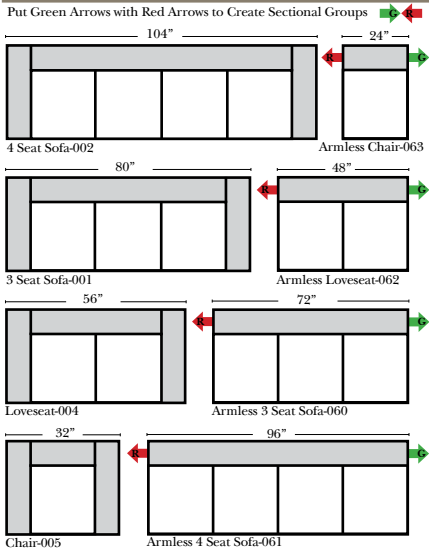

Standard & Armless

(All 4 seat items ship as one piece if stationary, two pieces if motion installed)

Features

- Standard:**
- Available in Full & Top Grain Leathers
 - Available in Luxury Fabrics
 - All Hardwood Frames
- Options:**
- Down Seats & Down Backs (additional Charge)
 - No. 33 Firm Foam
- Sleeper Options:** (No Sleepers available on this style)

L-Shape / 90 Degree Sectional

(All 4 seat items ship as one piece if stationary, two pieces if motion installed)

Note:

All Dimensions are approximate, if accuracy is crucial, please contact us for validation of the dimensions shown. However, a 1" to 2" variance can still apply due to foam and upholstery.