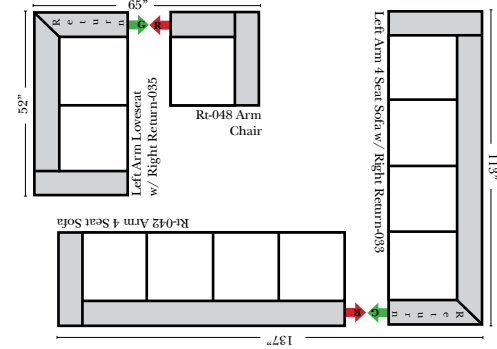

Suggested Configurations

07/06/2012

The Suggested Configurations below are only a sample of what the imagination can create, please enjoy creating the configuration that fits your lifestyle, using the ideas below and from the items on the opposite page.