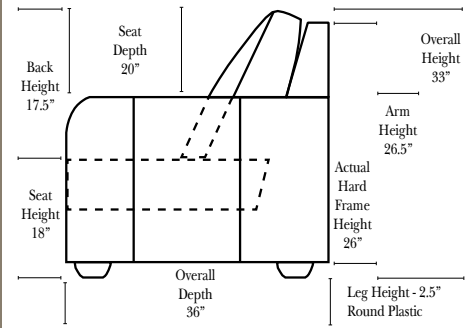

Standard & Armless

(All 4 seat items ship as one piece if stationary, two pieces if motion installed)