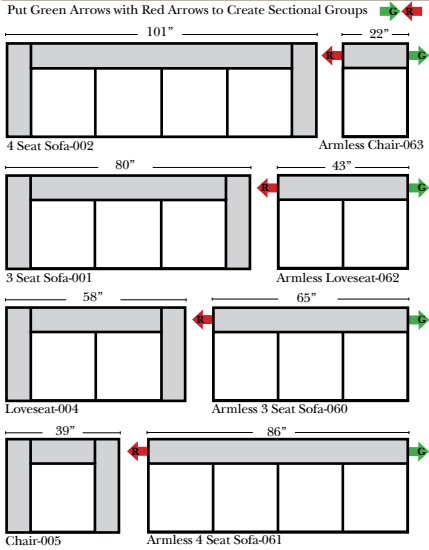

Standard & Armless

(All 4 seat items ship as one piece if stationary, two pieces if motion installed)

Features

- Standard:**
- Available in Full & Top Grain Leathers
 - Available in Luxury Fabrics
 - All Hardwood Frames
- Options:**
- No. 33 Firm Foam
 - Upholstered Swivel Base (Additional Charge) (Available on 2 arm chair only)

Sleeper Options: (All the below options are at additional charges)

- Full Sleeper available w/ Standard Mattress
- Deluxe Innerspring Mattress: Full
- Air Dream Coil Mattress: Full Only

L-Shape / 90 Degree Sectional

(All 4 seat items ship as one piece if stationary, two pieces if motion installed)

Note:

All Dimensions are approximate, if accuracy is crucial, please contact us for validation of the dimensions shown. However, a 1" to 2" variance can still apply due to foam and upholstery.