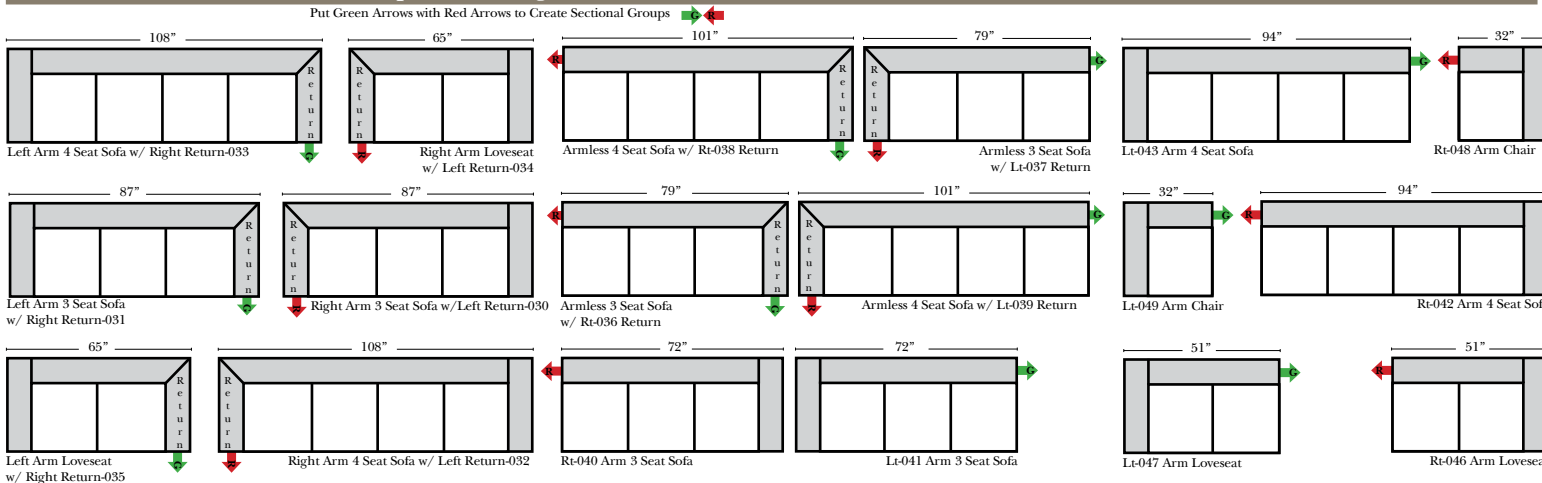

Standard & Armless

(All 4 seat items ship as one piece if stationary, two pieces if motion installed)

Features

- Standard:**
- Available in Full & Top Grain Leathers
 - Available in Luxury Fabrics
 - All Hardwood Frames
- Options:**
- No. 33 Firm Foam
 - Upholstered Swivel Base (Additional Charge) (Available on 2 arm chair only)

Sleeper Options: (All the below options are at additional charges)

- Full Sleeper available w/ Standard Mattress
- Deluxe Innerspring Mattress: Full
- Air Dream Coil Mattress: Full Only

L-Shape / 90 Degree Sectional

(All 4 seat items ship as one piece if stationary, two pieces if motion installed)

Note:

All Dimensions are approximate, if accuracy is crucial, please contact us for validation of the dimensions shown. However, a 1" to 2" variance can still apply due to foam and upholstery.