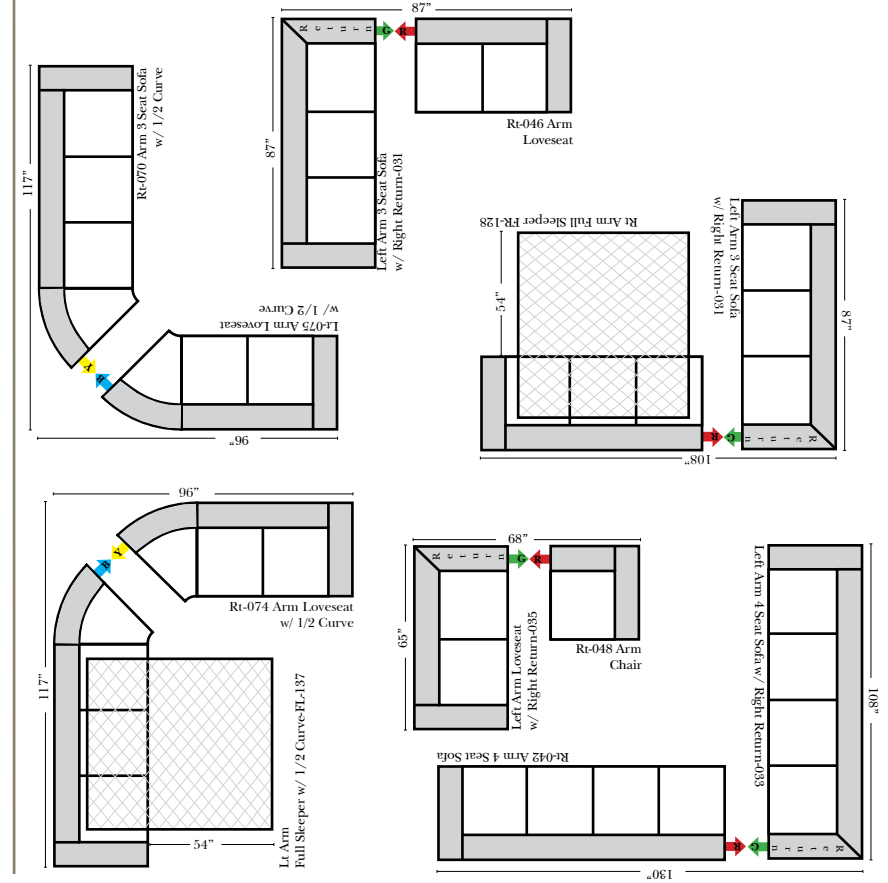

Suggested Configurations

07/06/2012

The Suggested Configurations below are only a sample of what the imagination can create, please enjoy creating the configuration that fits your lifestyle, using the ideas below and from the items on the opposite page.