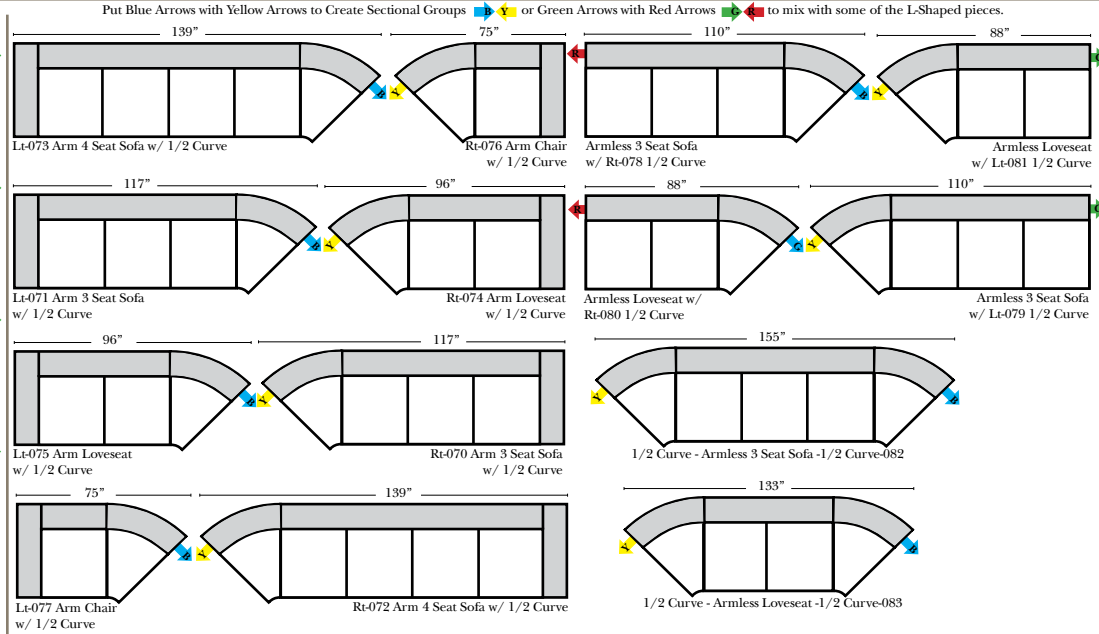

Standard & Armless

(All 4 seat items ship as one piece if stationary, two pieces if motion installed)

Features

- Standard:**
- Available in Full & Top Grain Leathers
 - Available in Luxury Fabrics
 - All Hardwood Frames
- Options:**
- No. 33 Firm Foam
 - Upholstered Swivel Base (Additional Charge) (Available on 2 arm chair only)

Sleeper Options: (All the below options are at additional charges)

- Full Sleeper available w/ Standard Mattress
- Deluxe Innerspring Mattress: Full
- Air Dream Coil Mattress: Full Only

L-Shape / 90 Degree Sectional

(All 4 seat items ship as one piece if stationary, two pieces if motion installed)

Note:

All Dimensions are approximate, if accuracy is crucial, please contact us for validation of the dimensions shown. However, a 1" to 2" variance can still apply due to foam and upholstery.