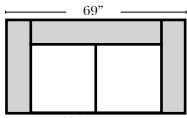

Standard & Ottomans

Suggested Configurations

07/06/2012

Put Green Arrows with Red Arrows to Create Sectional Groups → ←

2 Seat Sofa-001

Loveseat-004

Chair-005

Ottoman-013

Sleeper Options: (No Sleepers available for this style)

Note:

All Dimensions are approximate, if accuracy is crucial, please contact us for validation of the dimensions shown. However, a 1" to 2" variance can still apply due to foam and upholstery.