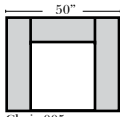

Standard & Ottomans

Suggested Configurations

07/06/2012

Put Green Arrows with Red Arrows to Create Sectional Groups → ←

2 Seat Sofa-001

Loveseat-004

Chair-005

Ottoman-013

Sleeper Options: (No Sleepers available for this style)

Note:

All Dimensions are approximate, if accuracy is crucial, please contact us for validation of the dimensions shown. However, a 1" to 2" variance can still apply due to foam and upholstery.