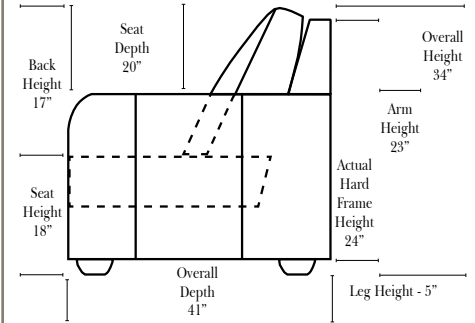

Standard & Ottomans

Suggested Configurations

07/06/2012

Put Green Arrows with Red Arrows to Create Sectional Groups → ←

Suggested Configurations
for this style not available
at this time

Features

Standard:

- Available in Full & Top Grain Leathers
- Available in Luxury Fabrics
- All Hardwood Frames

Options:

- Down Seats & Down Backs (additional Charge)
- No. 33 Firm Foam

Sleeper Options: (No Sleepers available for this style)

Note:

All Dimensions are approximate, if accuracy is crucial, please contact us for validation of the dimensions shown. However, a 1" to 2" variance can still apply due to foam and upholstery.

L-Shape / 90 Degree Sectional, Armless, Chaise & Curve

Put Green Arrows with Red Arrows to Create Sectional Groups → ←

L-Shape / 90 Sectionals & Chaises
for this style not available
at this time