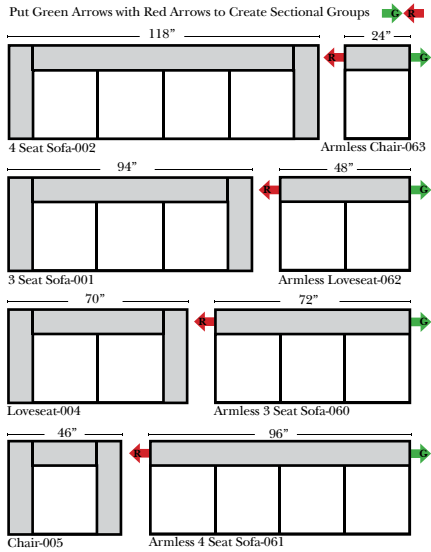

Standard & Ottomans

2 Piece Curve Sectionals
for this style not available at this time

Features

Standard:

- Available in Full & Top Grain Leathers
- Available in Luxury Fabrics
- All Hardwood Frames

Options:

- Down Seats & Down Backs (additional Charge)
- No. 33 Firm Foam

Sleeper Options: (All the below options are at additional charges)

- Queen Sleeper available w/Standard Mattress
- Twin Sleeper available w/Standard Mattress
- Deluxe Innerspring Mattress: Queen / Twin
- Air Dream Coil Mattress: Queen Only - (No Twin)
- Hideaway Air Mattress: Queen Only (Shipped in a Separate Box)

L-Shape / 90 Degree Sectional

Put Green Arrows with Red Arrows to Create Sectional Groups

Note:

All Dimensions are approximate, if accuracy is crucial, please contact us for validation of the dimensions shown. However, a 1" to 2" variance can still apply due to foam and upholstery.