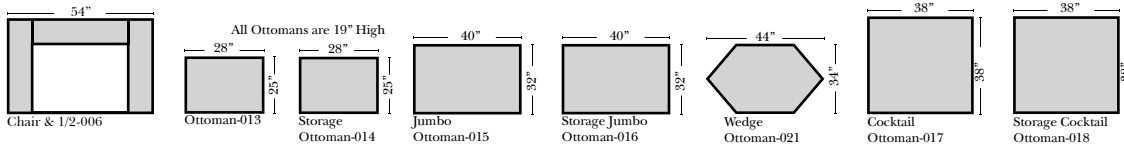

- Down Seats & Down Backs (additional Charge)
- No. 33 Firm Foam

Sleeper Options: (All the below options are at additional charges)

- Queen Sleeper available w/Standard Mattress
- Twin Sleeper available w/Standard Mattress
- Deluxe Innerspring Mattress: Queen / Twin
- Air Dream Coil Mattress: Queen Only - (No Twin)
- Hideaway Air Mattress: Queen Only (Shipped in a Separate Box)

L-Shape / 90 Degree Sectional

Put Green Arrows with Red Arrows to Create Sectional Groups

Note:

All Dimensions are approximate, if accuracy is crucial, please contact us for validation of the dimensions shown. However, a 1" to 2" variance can still apply due to foam and upholstery.