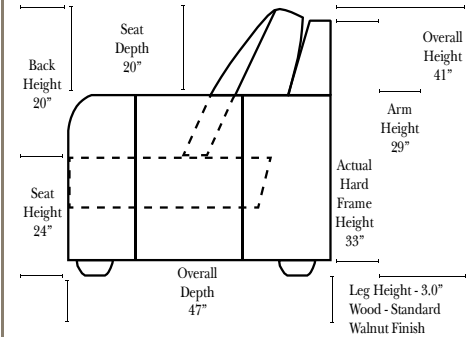

2 Piece Curve Sectionals
for this style not available at this time

Features

Standard:

- Available in Full & Top Grain Leathers
- Available in Luxury Fabrics
- All Hardwood Frames

Options:

- Down Seats & Down Backs (additional Charge)
- No. 33 Firm Foam

Sleeper Options: (All the below options are at additional charges)

- Queen Sleeper available w/Standard Mattress
- Twin Sleeper available w/Standard Mattress
- Deluxe Innerspring Mattress: Queen / Twin
- Air Dream Coil Mattress: Queen Only - (No Twin)
- Hideaway Air Mattress: Queen Only (Shipped in a Separate Box)