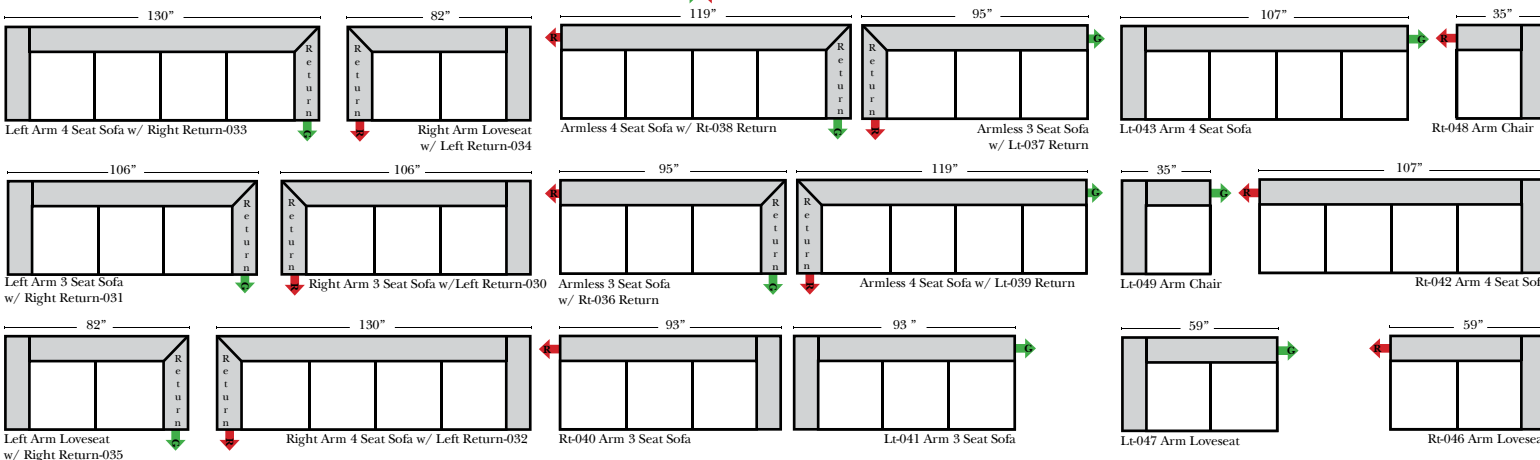

- Down Seats & Down Backs (additional Charge)
- No. 33 Firm Foam

Sleeper Options: (All the below options are at additional charges)

- Queen Sleeper available w/Standard Mattress
- Twin Sleeper available w/Standard Mattress
- Deluxe Innerspring Mattress: Queen / Twin
- Air Dream Coil Mattress: Queen Only - (No Twin)
- Hideaway Air Mattress: Queen Only (Shipped in a Separate Box)

L-Shape / 90 Degree Sectional

Put Green Arrows with Red Arrows to Create Sectional Groups

Note:

All Dimensions are approximate, if accuracy is crucial, please contact us for validation of the dimensions shown. However, a 1" to 2" variance can still apply due to foam and upholstery.