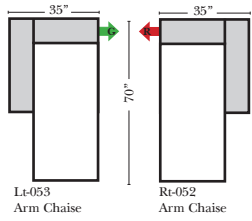

Chaise & Conversation Sectionals

Suggested Configurations

v.09.06.12

Put Green Arrows with Red Arrows to Create Sectional Groups
Put Orange Arrows with Tan Arrows to Create Sectional Groups