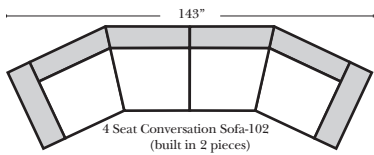

Chaise & Conversation Sectionals

Suggested Configurations

v.09.06.12

Put Green Arrows with Red Arrows to Create Sectional Groups
Put Orange Arrows with Tan Arrows to Create Sectional Groups