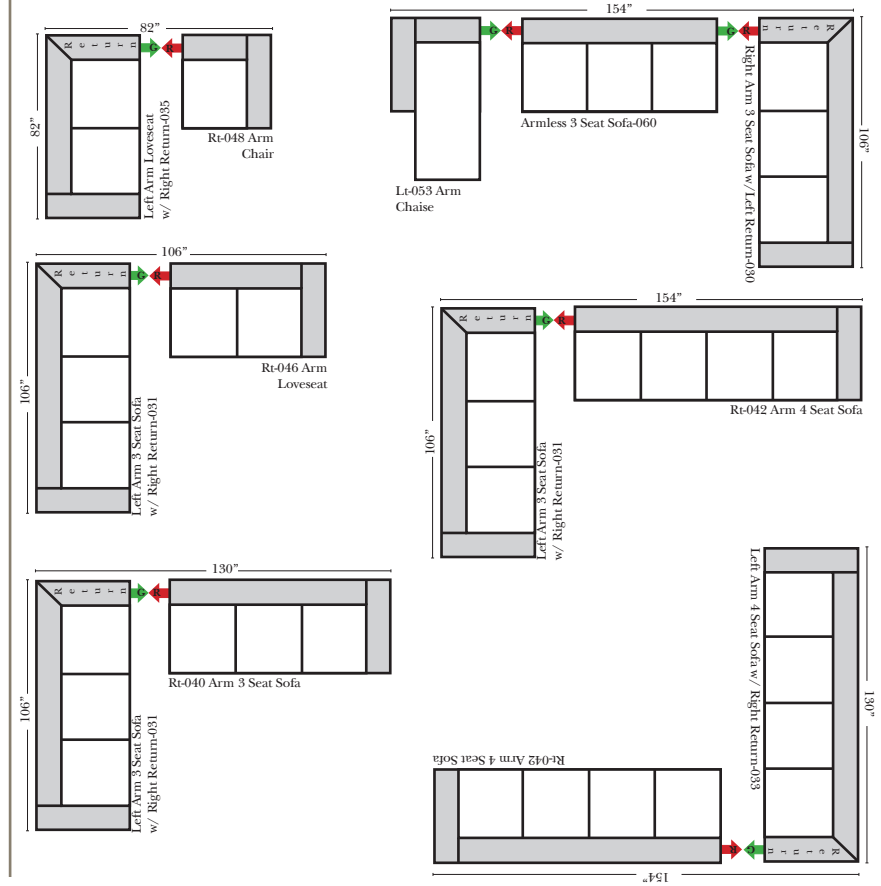

- Down Seats & Down Backs (additional Charge)
- No. 33 Firm Foam

Sleeper Options: (All the below options are at additional charges)

- Queen Sleeper available w/Standard Mattress
- Twin Sleeper available w/Standard Mattress
- Deluxe Innerspring Mattress: Queen / Twin
- Air Dream Coil Mattress: Queen Only - (No Twin)
- Hideaway Air Mattress: Queen Only (Shipped in a Separate Box)

L-Shape / 90 Degree Sectional

Put Green Arrows with Red Arrows to Create Sectional Groups

Note:

All Dimensions are approximate, if accuracy is crucial, please contact us for validation of the dimensions shown. However, a 1" to 2" variance can still apply due to foam and upholstery.

Chaise & Conversation Sectionals

Suggested Configurations

v.09.06.12

Put Green Arrows with Red Arrows to Create Sectional Groups
Put Orange Arrows with Tan Arrows to Create Sectional Groups

The Suggested Configurations below are only a sample of what the imagination can create, please enjoy creating the configuration that fits your lifestyle, using the ideas below and from the items on the opposite page.