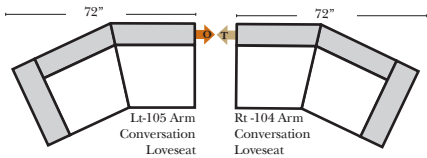

Chaise & Conversation Sectionals

Suggested Configurations

v.09.06.12

Put Green Arrows with Red Arrows to Create Sectional Groups
Put Orange Arrows with Tan Arrows to Create Sectional Groups