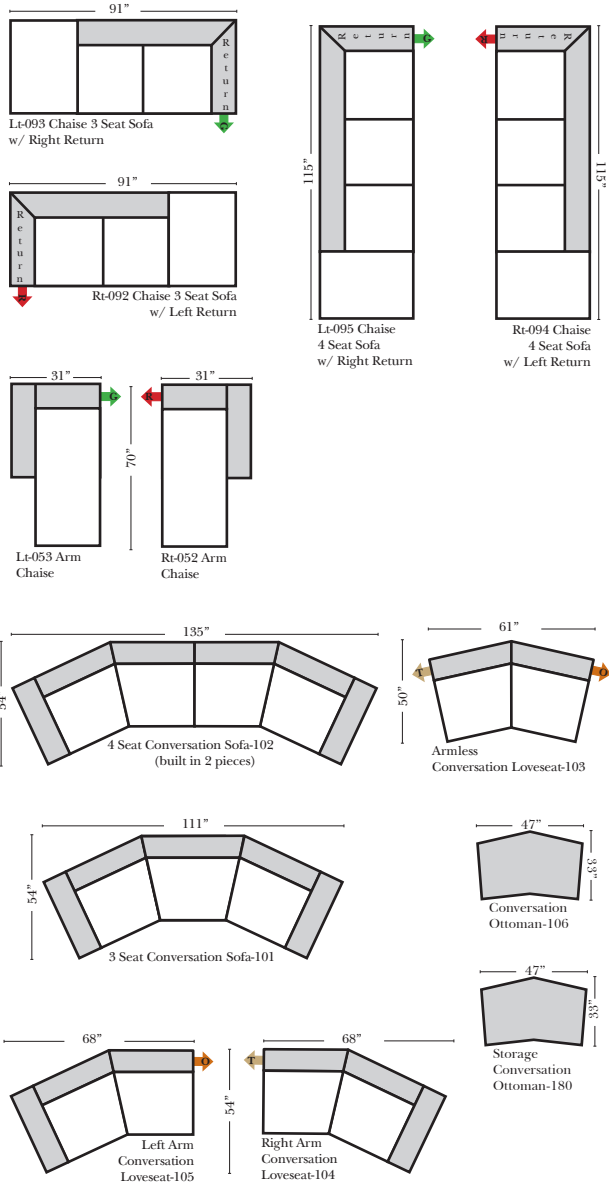

Chaise & Conversation Sofas

Put Green Arrows with Red Arrows to Create Sectional Groups
Put Orange Arrows with Tan Arrows to Create Sectional Groups