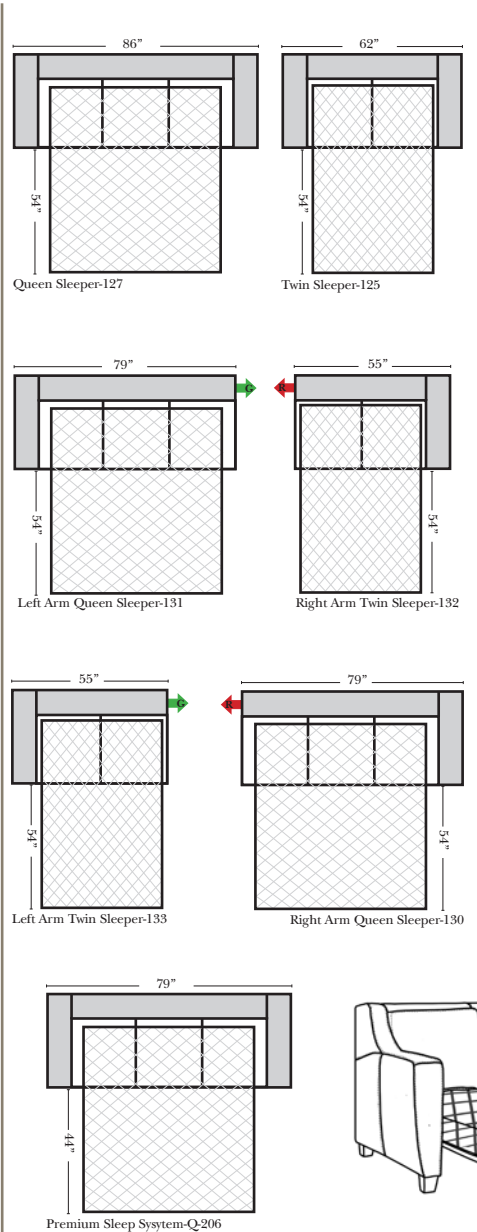

Sleepers

Put Green Arrows with Red Arrows to Create Sectional Groups
Put Blue Arrows with Yellow Arrows to Create Sectional Groups