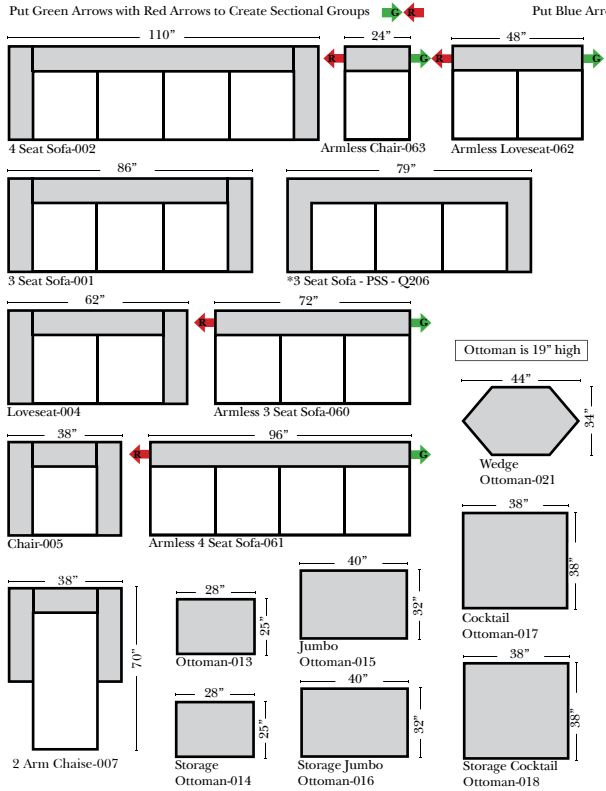

Standard & Ottomans

2 - Piece Curve Sectional

Specifications & Options

Standard:

- Available in Full & Top Grain Leathers
- Available in Luxury Fabrics
- All Hardwood Frames
- Leg Color - Walnut

Options Available with No Additional Charge:

- Change Leg Color to: Cherry, Chocolate, Espresso, Honey Oak, & Shadow
- No. 33 Firm Foam

Options that have Additional Charges:

- Add Down Seats & Backs (Exception: Not Available on Q-206 Premium Sleeper)
- Add Storage to Ottoman

Sleeper Options: (All the below options are at additional charges)

- *Queen Size Premium Sleeper System Q-206
- Queen Sleeper available w/Standard Mattress
- Twin Sleeper available w/Standard Mattress
- Deluxe Innerspring Mattress: Queen / Twin
- Air Dream Coil Mattress: Queen Only
- Hideaway Air Mattress: Queen Only

L-Shape / 90 Degree Sectional

(All 4 seat items ship as one piece if stationary, two pieces if motion installed)

Photo is a *Queen Sleeper-PSS-Q-206

Note:

All Dimensions are approximate, if accuracy is crucial, please contact us for validation of the dimensions shown. However, a 1" to 2" variance can still apply due to foam and upholstery.