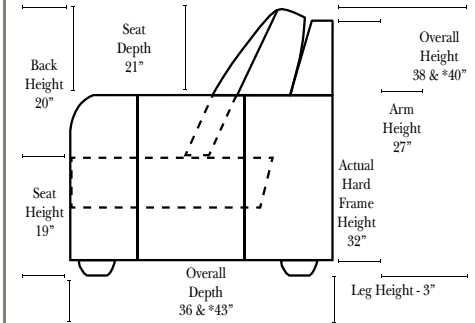

2 - Piece Curve Sectional

Specifications & Options

Standard:

- Available in Full & Top Grain Leathers
- Available in Luxury Fabrics
- All Hardwood Frames
- Leg Color - Walnut

Options Available with No Additional Charge:

- Change Leg Color to: Cherry, Chocolate, Espresso, Honey Oak, & Shadow
- No. 33 Firm Foam

Options that have Additional Charges:

- Add Down Seats & Backs (Exception: Not Available on Q-206 Premium Sleeper)
- Add Storage to Ottoman

Sleeper Options: (All the below options are at additional charges)

- *Queen Size Premium Sleeper System Q-206
- Queen Sleeper available w/Standard Mattress
- Twin Sleeper available w/Standard Mattress
- Deluxe Innerspring Mattress: Queen / Twin
- Air Dream Coil Mattress: Queen Only
- Hideaway Air Mattress: Queen Only