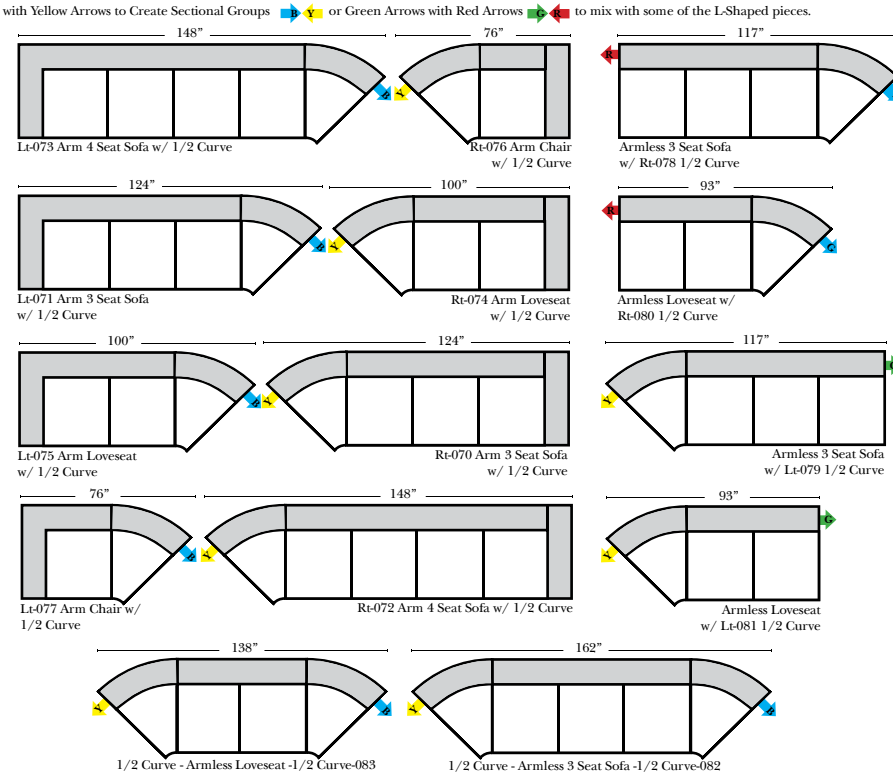

Standard & Ottomans

2 - Piece Curve Sectional

Specifications & Options

Standard:

- Available in Full & Top Grain Leathers
- Available in Luxury Fabrics
- All Hardwood Frames
- Leg Color - Walnut

Options Available with No Additional Charge:

- Change Leg Color to: Cherry, Chocolate, Espresso, Honey Oak, & Shadow
- No. 33 Firm Foam

Options that have Additional Charges:

- Add Down Seats & Backs (Exception: Not Available on Q-206 Premium Sleeper)
- Add Storage to Ottoman

Sleeper Options: (All the below options are at additional charges)

- *Queen Size Premium Sleeper System Q-206
- Queen Sleeper available w/Standard Mattress
- Twin Sleeper available w/Standard Mattress
- Deluxe Innerspring Mattress: Queen / Twin
- Air Dream Coil Mattress: Queen Only
- Hideaway Air Mattress: Queen Only

L-Shape / 90 Degree Sectional

(All 4 seat items ship as one piece if stationary, two pieces if motion installed)

Photo is a *Queen Sleeper-PSS-Q-206

Note:

All Dimensions are approximate, if accuracy is crucial, please contact us for validation of the dimensions shown. However, a 1" to 2" variance can still apply due to foam and upholstery.