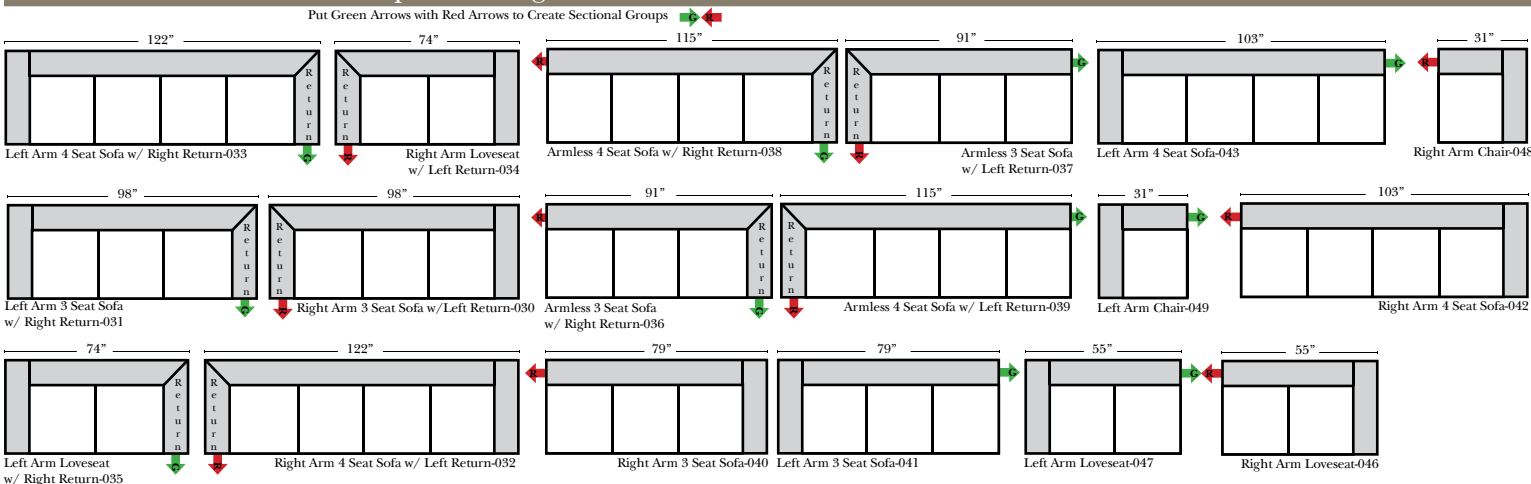

Sleeper Options: (All the below options are at additional charges)

- *Queen Size Premium Sleeper System Q-206
- Queen Sleeper available w/Standard Mattress
- Twin Sleeper available w/Standard Mattress
- Deluxe Innerspring Mattress: Queen / Twin
- Air Dream Coil Mattress: Queen Only
- Hideaway Air Mattress: Queen Only

L-Shape / 90 Degree Sectional

(All 4 seat items ship as one piece if stationary, two pieces if motion installed)

Photo is a *Queen Sleeper-PSS-Q-206

Note:

All Dimensions are approximate, if accuracy is crucial, please contact us for validation of the dimensions shown. However, a 1" to 2" variance can still apply due to foam and upholstery.