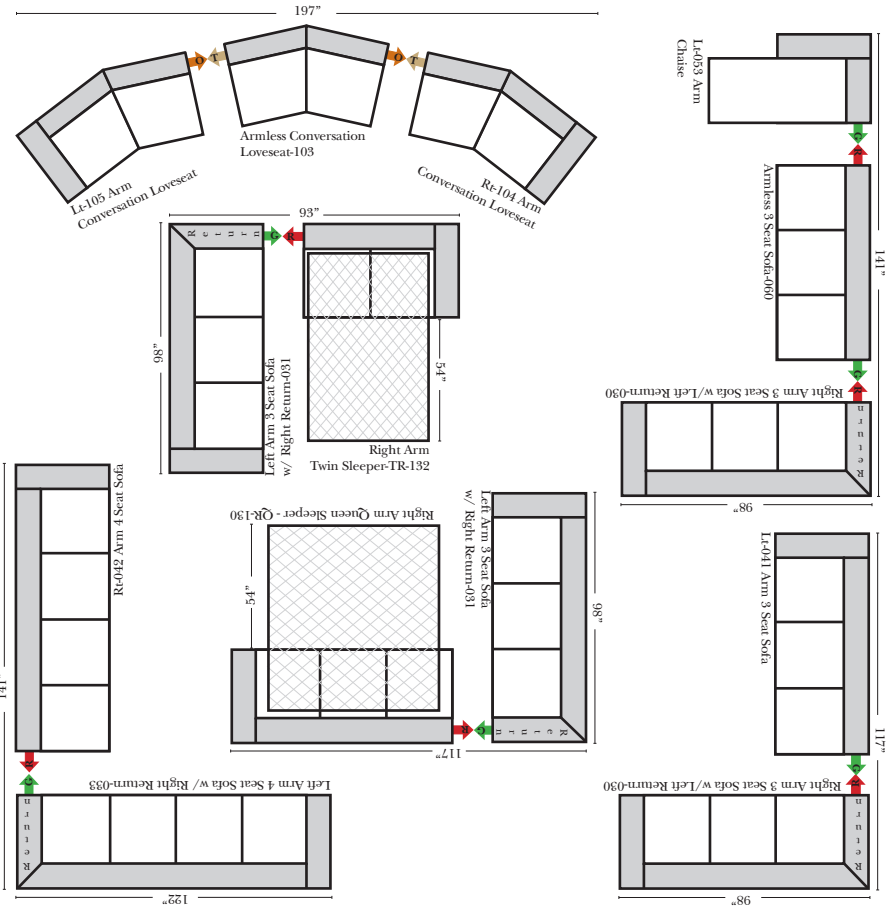

L-Shape / 90 Degree Sectional

(All 4 seat items ship as one piece if stationary, two pieces if motion installed)

Photo is a *Queen Sleeper-PSS-Q-206

Note:

All Dimensions are approximate, if accuracy is crucial, please contact us for validation of the dimensions shown. However, a 1" to 2" variance can still apply due to foam and upholstery.

Chaise & Conversation Sofas

Put Green Arrows with Red Arrows to Create Sectional Groups
Put Orange Arrows with Tan Arrows to Create Sectional Groups

Sleepers

Put Green Arrows with Red Arrows to Create Sectional Groups
Put Blue Arrows with Yellow Arrows to Create Sectional Groups

Suggested Configurations

The Suggested Configurations below are only a sample of what the imagination can create, please enjoy creating the configuration that fits your lifestyle, using the ideas below and from the items on the opposite page.

Sleepers (Cont.)

Q-206 Premium Sleeper Attributes:

- Price in all grades includes the Premium Queen Sleeper
- Easy to open with wheels that smoothly roll out
- 80" in Length comfortable for tall users
- Wood Slats provide a stable and even foundation compared to a canvas foundation
- No irritating metal bar in the back like other sleeper mechanisms
- Queen Air Coil Mattress included w/remote control (Inflate / Stop / Deflate Switch, 40 seconds to Inflate / Deflate)