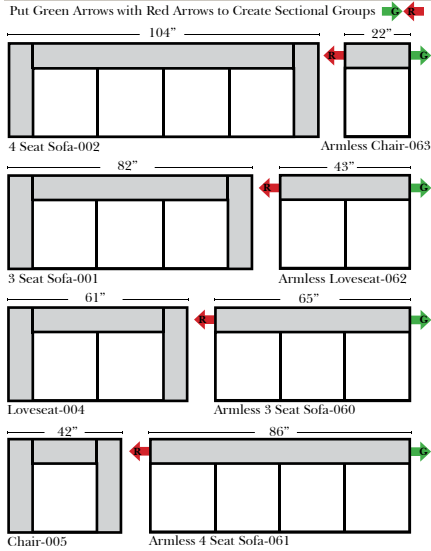

Standard & Armless (All 4 seat items ship as one piece if stationary, two pieces if motion installed)

Features

Standard:

- Available in Full & Top Grain Leathers
- Available in Luxury Fabrics
- All Hardwood Frames

Options:

- Down Seats & Down Backs (additional Charge)
- No. 33 Firm Foam

Sleeper Options: (No Sleepers available for this style)

Note:
 All Dimensions are approximate, if accuracy is crucial, please contact us for validation of the dimensions shown. However, a 1" to 2" variance can still apply due to foam and upholstery.

L-Shape / 90 Degree Sectional

(All 4 seat items ship as one piece if stationary, two pieces if motion installed)

Chaise & Conversation Sectionals

Put Green Arrows with Red Arrows to Create Sectional Groups 
 Put Orange Arrows with Tan Arrows to Create Sectional Groups 