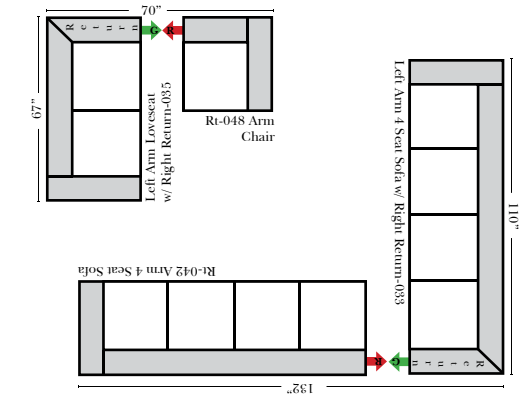

Suggested Configurations

07/06/2012

The Suggested Configurations below are only a sample of what the imagination can create, please enjoy creating the configuration that fits your lifestyle, using the ideas below and from the items on the opposite page.