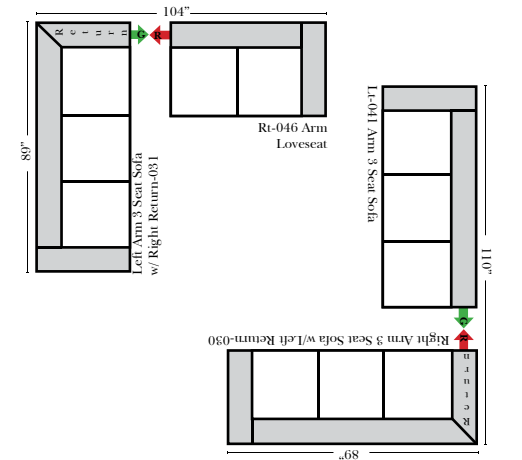

Suggested Configurations

07/06/2012

The Suggested Configurations below are only a sample of what the imagination can create, please enjoy creating the configuration that fits your lifestyle, using the ideas below and from the items on the opposite page.