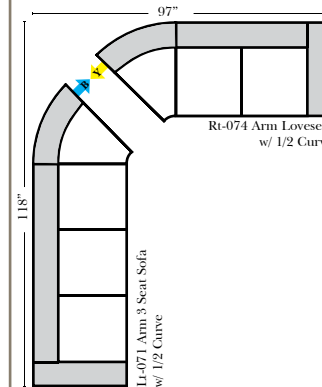

Chaise & Conversation Sectionals

Put Green Arrows with Red Arrows to Create Sectional Groups
Put Orange Arrows with Tan Arrows to Create Sectional Groups

Chaises
for this style not available
at this time

Conversation Sectionals
for this style not available
at this time

Sleepers

Put Green Arrows with Red Arrows to Create Sectional Groups
Put Blue Arrows with Yellow Arrows to Create Sectional Groups