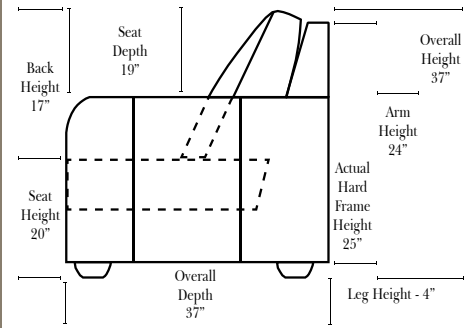

Standard & Armless (All 4 seat items ship as one piece if stationary, two pieces if motion installed)