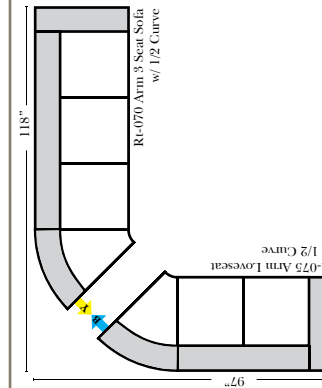

Chaise & Conversation Sectionals

Put Green Arrows with Red Arrows to Create Sectional Groups
Put Orange Arrows with Tan Arrows to Create Sectional Groups

Chaises
for this style not available
at this time

Conversation Sectionals
for this style not available
at this time

Sleepers

Put Green Arrows with Red Arrows to Create Sectional Groups
Put Blue Arrows with Yellow Arrows to Create Sectional Groups