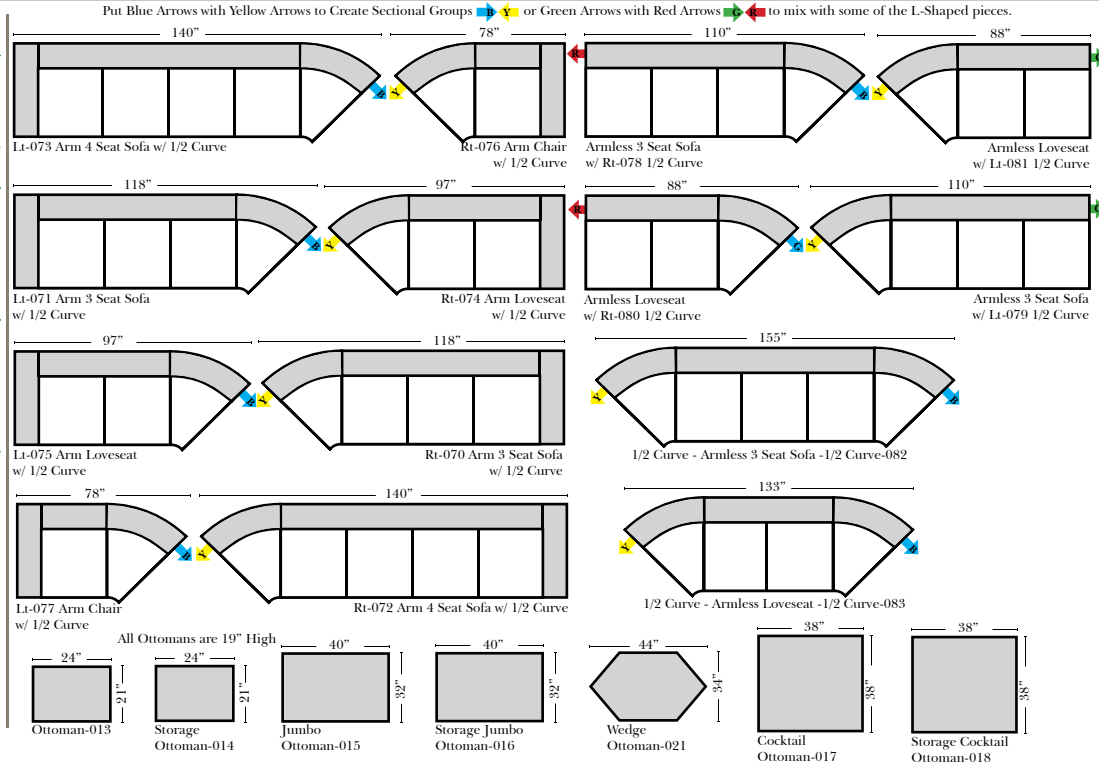

Standard & Armless (All 4 seat items ship as one piece if stationary, two pieces if motion installed)

Features

Standard:

- Available in Full & Top Grain Leathers
- Available in Luxury Fabrics
- All Hardwood Frames

Options:

- Down Seats & Down Backs (additional Charge)
- No. 33 Firm Foam

Sleeper Options: (No Sleepers available for this style)

Note:
 All Dimensions are approximate, if accuracy is crucial, please contact us for validation of the dimensions shown. However, a 1" to 2" variance can still apply due to foam and upholstery.

L-Shape / 90 Degree Sectional

(All 4 seat items ship as one piece if stationary, two pieces if motion installed)

Chaise & Conversation Sectionals

Put Green Arrows with Red Arrows to Create Sectional Groups 
 Put Orange Arrows with Tan Arrows to Create Sectional Groups 