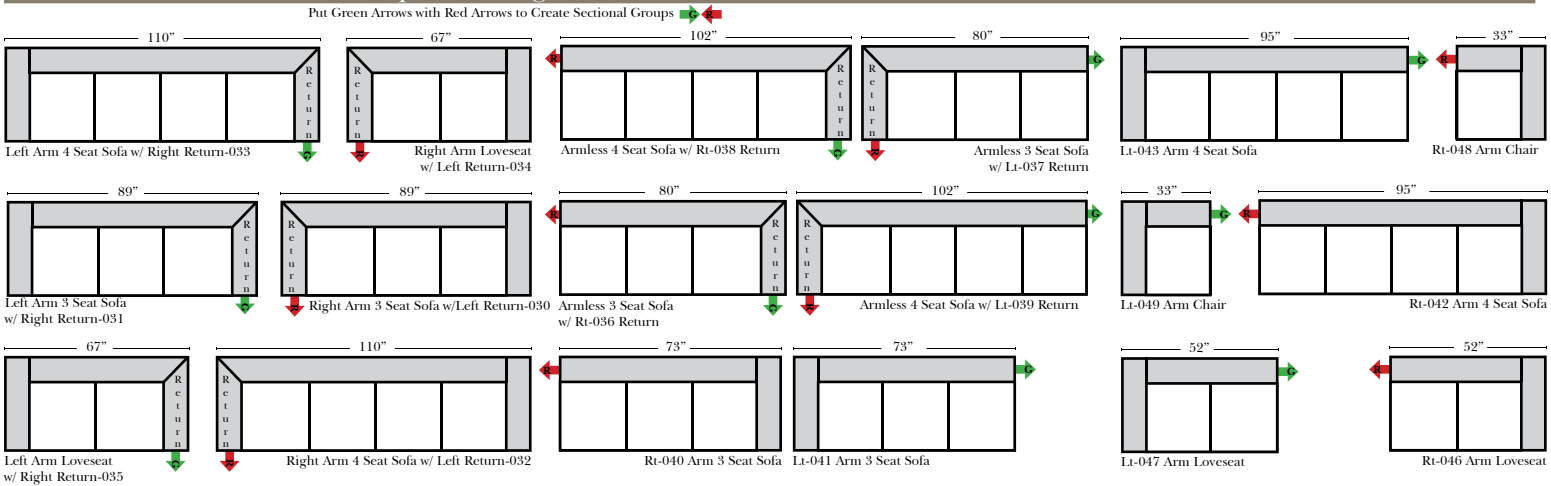

Options:

- Down Seats & Down Backs (additional Charge)
- No. 33 Firm Foam

Sleeper Options: (No Sleepers available for this style)

Note:
 All Dimensions are approximate, if accuracy is crucial, please contact us for validation of the dimensions shown. However, a 1" to 2" variance can still apply due to foam and upholstery.

L-Shape / 90 Degree Sectional

(All 4 seat items ship as one piece if stationary, two pieces if motion installed)

Chaise & Conversation Sectionals

Put Green Arrows with Red Arrows to Create Sectional Groups 
 Put Orange Arrows with Tan Arrows to Create Sectional Groups 