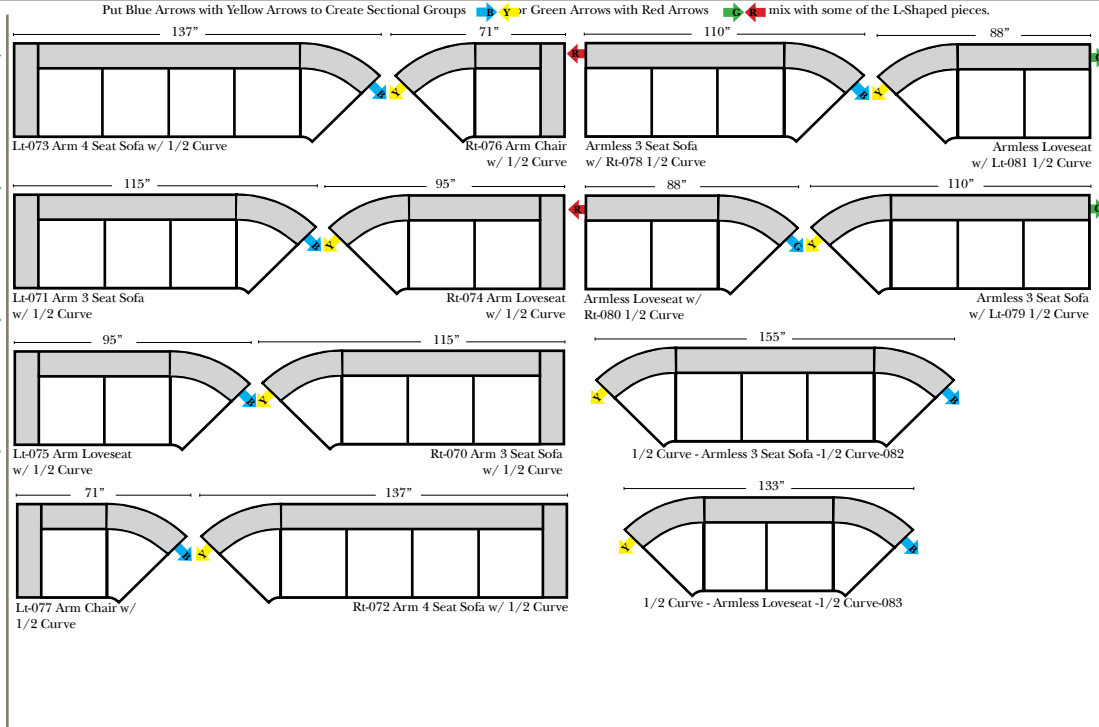

Standard & Armless

(All 4 seat items ship as one piece if stationary, two pieces if motion installed)

2 Piece Curve Sectional & Ottomans

Features

Standard:

- Available in Full & Top Grain Leathers
- Available in Luxury Fabrics
- All Hardwood Frames

Options:

- Down Seats & Down Backs (additional Charge)
- No. 33 Firm Foam

Sleeper Options: (Sleepers not available on this style at this time)

L-Shape / 90 Degree Sectional

(All 4 seat items ship as one piece if stationary, two pieces if motion installed)

Note:

All Dimensions are approximate, if accuracy is crucial, please contact us for validation of the dimensions shown. However, a 1" to 2" variance can still apply due to foam and upholstery.

Chaise & Conversation Sectionals