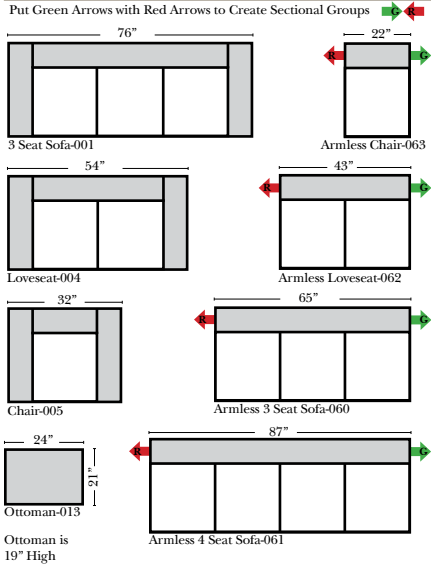

Standard & Armless

(All 4 seat items ship as one piece if stationary, two pieces if motion installed)

2 Piece Curve Sectional & Ottomans

Features

Standard:

- Available in Full & Top Grain Leathers
- Available in Luxury Fabrics
- All Hardwood Frames

Options:

- Down Seats & Down Backs (additional Charge)
- No. 33 Firm Foam

Sleeper Options: (Sleepers not available on this style at this time)

L-Shape / 90 Degree Sectional

(All 4 seat items ship as one piece if stationary, two pieces if motion installed)

Note:

All Dimensions are approximate, if accuracy is crucial, please contact us for validation of the dimensions shown. However, a 1" to 2" variance can still apply due to foam and upholstery.

Chaise & Conversation Sectionals