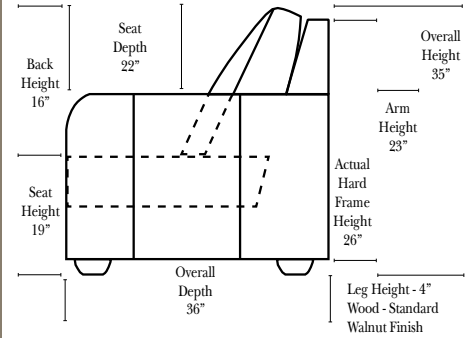

Standard & Armless

(All 4 seat items ship as one piece if stationary, two pieces if motion installed)

2 Piece Curve Sectional & Ottomans

Features

Standard:

- Available in Full & Top Grain Leathers
- Available in Luxury Fabrics
- All Hardwood Frames

Options:

- Down Seats & Down Backs (additional Charge)
- No. 33 Firm Foam

Sleeper Options: (Sleepers not available on this style at this time)

L-Shape / 90 Degree Sectional

(All 4 seat items ship as one piece if stationary, two pieces if motion installed)

Note:

All Dimensions are approximate, if accuracy is crucial, please contact us for validation of the dimensions shown. However, a 1" to 2" variance can still apply due to foam and upholstery.

Chaise & Conversation Sectionals