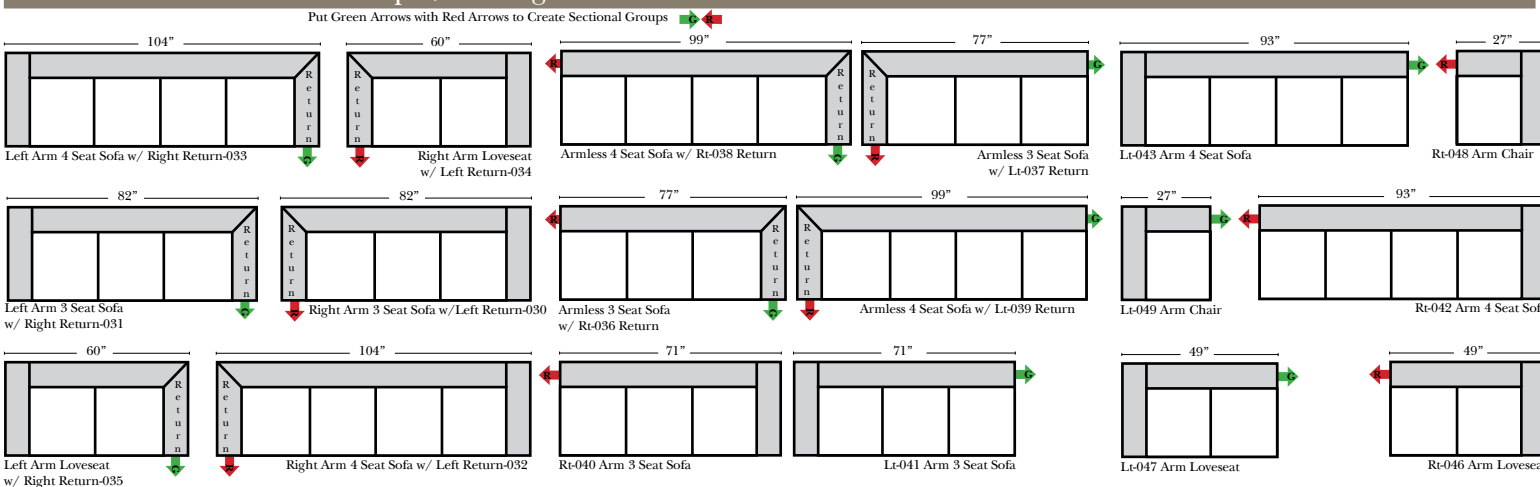

Standard & Armless

(All 4 seat items ship as one piece if stationary, two pieces if motion installed)

2 Piece Curve Sectional & Ottomans

Features

Standard:

- Available in Full & Top Grain Leathers
- Available in Luxury Fabrics
- All Hardwood Frames

Options:

- Down Seats & Down Backs (additional Charge)
- No. 33 Firm Foam

Sleeper Options: (Sleepers not available on this style at this time)

L-Shape / 90 Degree Sectional

(All 4 seat items ship as one piece if stationary, two pieces if motion installed)

Note:

All Dimensions are approximate, if accuracy is crucial, please contact us for validation of the dimensions shown. However, a 1" to 2" variance can still apply due to foam and upholstery.

Chaise & Conversation Sectionals