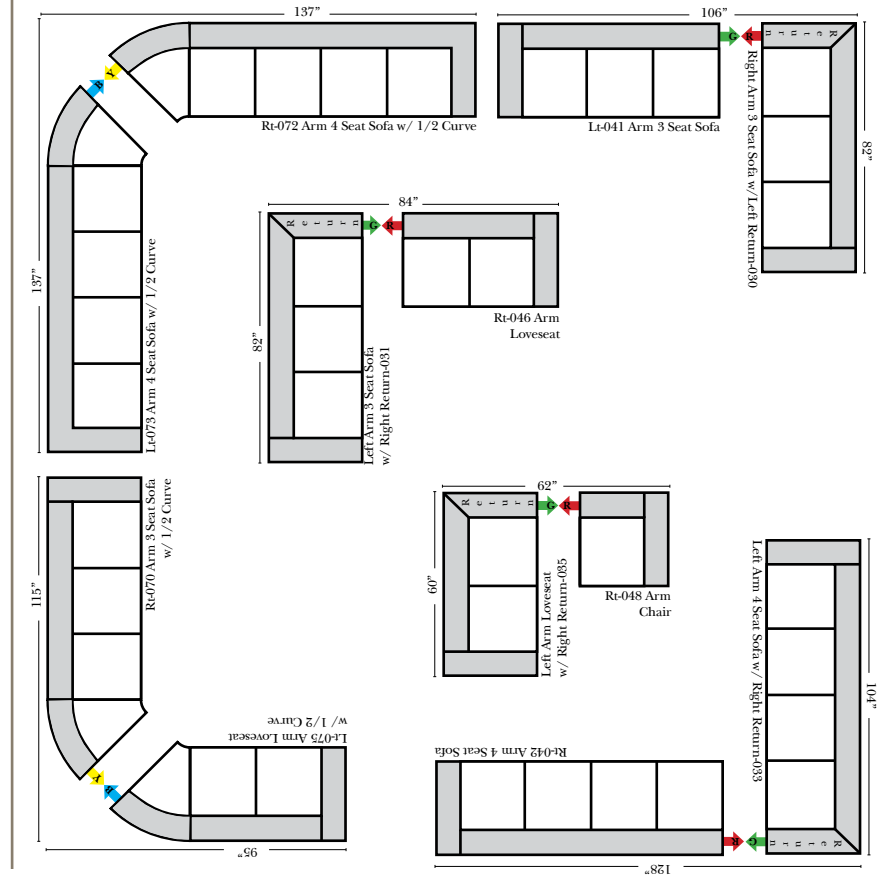

Chaise & Conversation Sectionals

Put Green Arrows with Red Arrows to Create Sectional Groups
Put Orange Arrows with Tan Arrows to Create Sectional Groups

Sleepers

Put Green Arrows with Red Arrows to Create Sectional Groups
Put Blue Arrows with Yellow Arrows to Create Sectional Groups

Suggested Configurations

07/06/2012

The Suggested Configurations below are only a sample of what the imagination can create, please enjoy creating the configuration that fits your lifestyle, using the ideas below and from the items on the opposite page.

Chaise & Conversation Sectionals
for this style not available
at this time

Sleepers
for this style not available
at this time

Sleepers (Cont.)