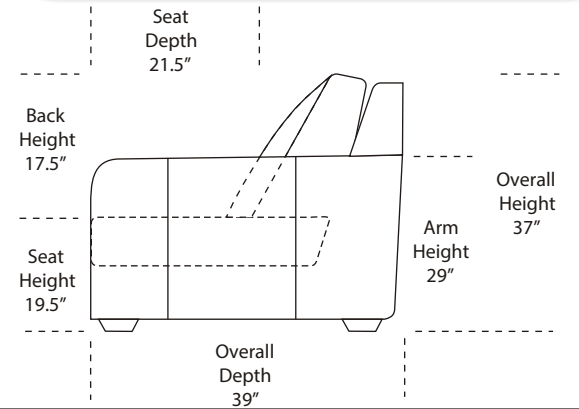

Standard

ottoman

Sleeper

Queen Sleeper

Features

07/06/2012

Standard:

- All Full or Top-Grain Leather
- All hardwood frames
- Small Nailheads Touching

Options:

- Down Seats (Additional Charges Apply)
- No. 33 Firm Seating

Sleeper Options:

- Deluxe Queen Mattress (Additional Charges Apply)
- Air Dream Queen Mattress (Additional Charges Apply)

Special orders shipped
within 4-6 weeks

Note: All sizes are approximate.