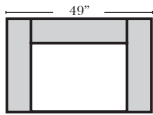

3 Seat Sofa-001

Loveseat-004

Chair-005

Chair & 1/2-006

Ottoman-013

All Ottomans are 18" high

### Note:

All Dimensions are approximate, if accuracy is crucial, please contact us for validation of the dimensions shown. However, a 1" to 2" variance can still apply due to foam and upholstery.