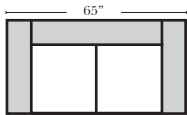

3 Seat Sofa-001

Loveseat-004

Chair-005

Chair & 1/2-006

Ottoman-013

All Ottomans are 18" high

### Note:

All Dimensions are approximate, if accuracy is crucial, please contact us for validation of the dimensions shown. However, a 1" to 2" variance can still apply due to foam and upholstery.