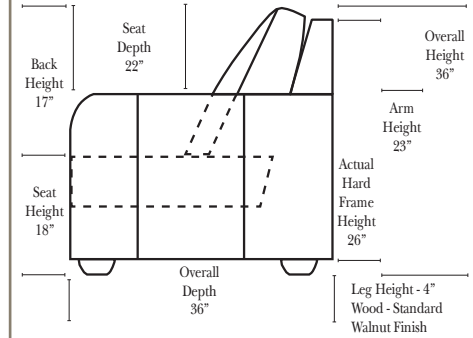

3 Seat Sofa-001

Loveseat-004

Chair-005

Chair & 1/2-006

Ottoman-013

All Ottomans are 18" high

### Note:

All Dimensions are approximate, if accuracy is crucial, please contact us for validation of the dimensions shown. However, a 1" to 2" variance can still apply due to foam and upholstery.