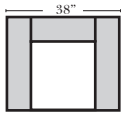

3 Seat Sofa-001

Loveseat-004

Chair-005

Chair & 1/2-006

Ottoman-013

All Ottomans are 18" high

### Note:

All Dimensions are approximate, if accuracy is crucial, please contact us for validation of the dimensions shown. However, a 1" to 2" variance can still apply due to foam and upholstery.