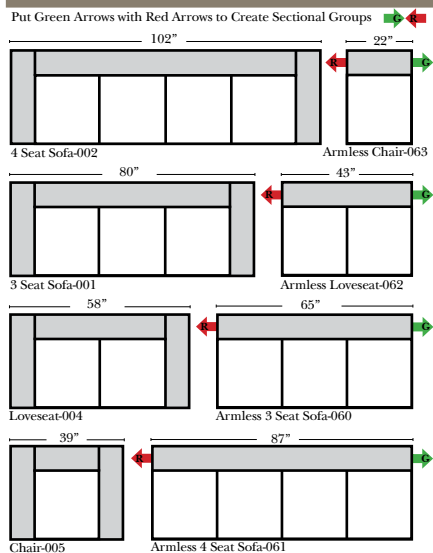

07/06/2012

Standard & Armless (All 4 seat items ship as one piece if stationary, two pieces if motion installed)

2 Piece Curve Sectional & Ottomans

Features

Standard:

- Available in Full & Top Grain Leathers
- Available in Luxury Fabrics
- All Hardwood Frames

Options:

- Down Seats (additional Charge)
- No. 33 Firm Foam

Sleeper Options: (All the below options are at additional charges)

- Full Sleeper available w/Standard Mattress
- Deluxe Innerspring Mattress: Full
- Air Dream Coil Mattress: Full Only

L-Shape / 90 Degree Sectional

(All 4 seat items ship as one piece if stationary, two pieces if motion installed)

Put Green Arrows with Red Arrows to Create Sectional Groups

Note:

All Dimensions are approximate, if accuracy is crucial, please contact us for validation of the dimensions shown. However, a 1" to 2" variance can still apply due to foam and upholstery.