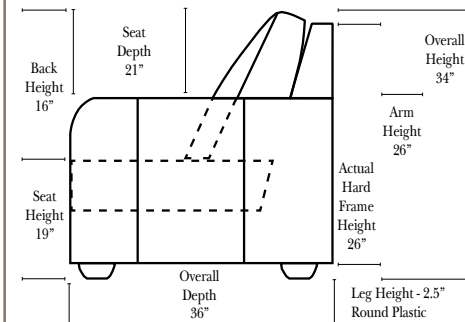

07/06/2012

Standard & Armless (All 4 seat items ship as one piece if stationary, two pieces if motion installed)

2 Piece Curve Sectional & Ottomans

Features

Standard:

- Available in Full & Top Grain Leathers
- Available in Luxury Fabrics
- All Hardwood Frames

Options:

- Down Seats (additional Charge)
- No. 33 Firm Foam

Sleeper Options: (All the below options are at additional charges)

- Full Sleeper available w/Standard Mattress
- Deluxe Innerspring Mattress: Full
- Air Dream Coil Mattress: Full Only

L-Shape / 90 Degree Sectional

(All 4 seat items ship as one piece if stationary, two pieces if motion installed)

Put Green Arrows with Red Arrows to Create Sectional Groups

Note:

All Dimensions are approximate, if accuracy is crucial, please contact us for validation of the dimensions shown. However, a 1" to 2" variance can still apply due to foam and upholstery.