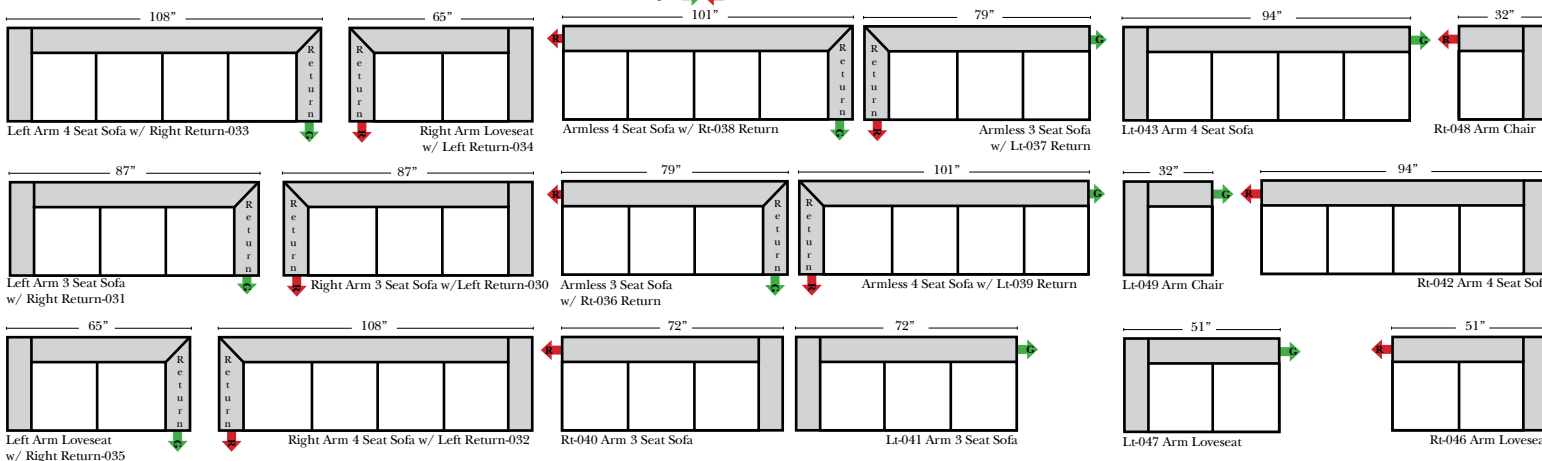

Options:

- Down Seats (additional Charge)
- No. 33 Firm Foam

Sleeper Options: (All the below options are at additional charges)

- Full Sleeper available w/Standard Mattress
- Deluxe Innerspring Mattress: Full
- Air Dream Coil Mattress: Full Only

L-Shape / 90 Degree Sectional

(All 4 seat items ship as one piece if stationary, two pieces if motion installed)

Put Green Arrows with Red Arrows to Create Sectional Groups

Note:

All Dimensions are approximate, if accuracy is crucial, please contact us for validation of the dimensions shown. However, a 1" to 2" variance can still apply due to foam and upholstery.