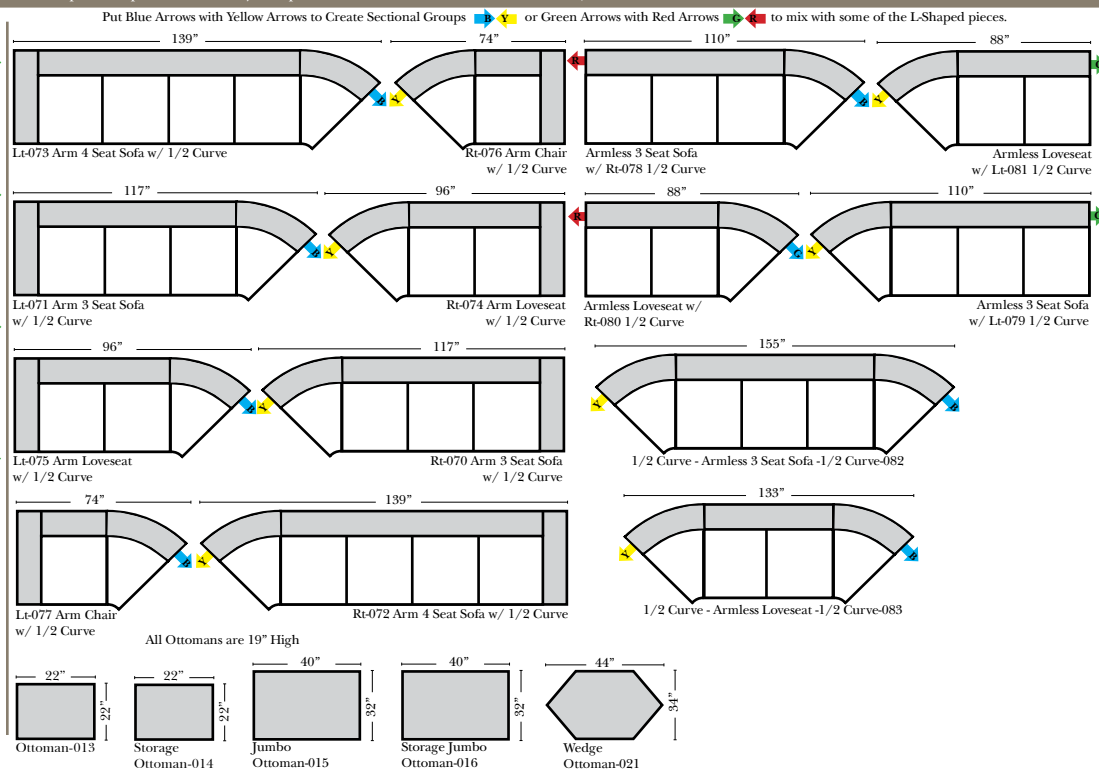

07/06/2012

Standard & Armless (All 4 seat items ship as one piece if stationary, two pieces if motion installed)

2 Piece Curve Sectional & Ottomans

Features

Standard:

- Available in Full & Top Grain Leathers
- Available in Luxury Fabrics
- All Hardwood Frames

Options:

- Down Seats (additional Charge)
- No. 33 Firm Foam

Sleeper Options: (All the below options are at additional charges)

- Full Sleeper available w/Standard Mattress
- Deluxe Innerspring Mattress: Full
- Air Dream Coil Mattress: Full Only

L-Shape / 90 Degree Sectional

(All 4 seat items ship as one piece if stationary, two pieces if motion installed)

Put Green Arrows with Red Arrows to Create Sectional Groups

Note:

All Dimensions are approximate, if accuracy is crucial, please contact us for validation of the dimensions shown. However, a 1" to 2" variance can still apply due to foam and upholstery.