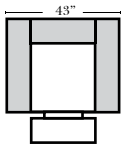

2 Seat Sofa-001

Loveseat-004

Chair-005

Push Back Recliner-012

All Ottomans are 19" high

Ottomans on this style come standard with a Wood Base, Espresso Finish only

Ottoman-013

Cocktail Ottoman-017