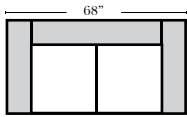

2 Seat Sofa-001

Loveseat-004

Chair-005

Push Back Recliner-012

All Ottomans are 19" high

Ottomans on this style come standard with a Wood Base, Espresso Finish only

Ottoman-013

Cocktail Ottoman-017

- No. 33 Firm Foam

Options that have Additional Charges:

- Add Down Seats & Backs

Sleeper Options : N/A on this style

Note:

All Dimensions are approximate, if accuracy is crucial, please contact us for validation of the dimensions shown. However, a 1" to 2" variance can still apply due to foam and upholstery.