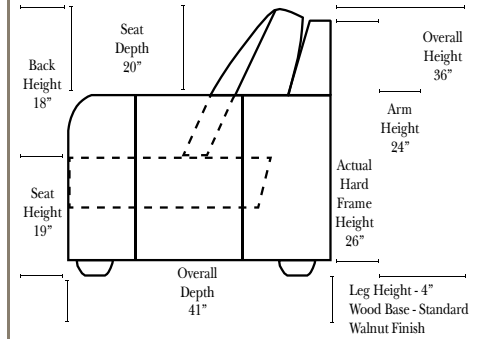

All Ottomans are 19" high

Ottomans on this style come standard with a Wood Base, Espresso Finish only

Specifications & Options

Standard:

- Available in Full & Top Grain Leathers
- Available in Luxury Fabrics
- All Hardwood Frames
- Leg Color - Espresso Only

Options Available with No Additional Charge:

- No. 33 Firm Foam