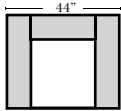

2 Seat Sofa-001

Loveseat-004

Chair-005

Push Back Recliner-012

All Ottomans are 19" high

Ottomans on this style come standard with a Wood Base, Espresso Finish only

Ottoman-013

Cocktail Ottoman-017

- No. 33 Firm Foam

Options that have Additional Charges:

- Add Down Seats & Backs

Sleeper Options : N/A on this style

Note:

All Dimensions are approximate, if accuracy is crucial, please contact us for validation of the dimensions shown. However, a 1" to 2" variance can still apply due to foam and upholstery.