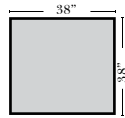

2 Seat Sofa-001

Loveseat-004

Chair-005

Push Back Recliner-012

All Ottomans are 19" high

Ottomans on this style come standard with a Wood Base, Espresso Finish only

Ottoman-013

Cocktail Ottoman-017