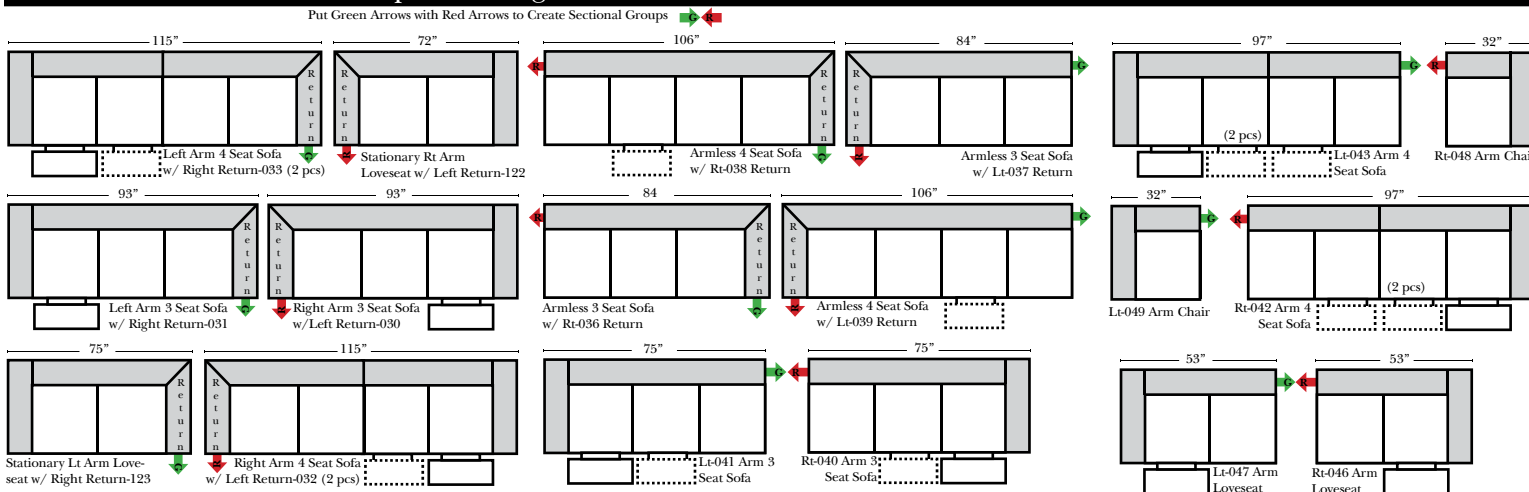

**Standard & Armless** (All 4 seat items ship as one piece if stationary, two pieces if motion installed)

**2 Piece Curve Sectional & Ottomans**

09/17/2012

- Features**
- Standard:**
- Available in Full & Top Grain Leathers
  - Available in Luxury Fabrics
  - All Hardwood Frames
  - Chaise Footrest
- Options:**
- No. 33 Firm Foam (N/C Option)
  - Console Table - Standard as Espresso finish (N/C Option is Honey Oak finish)
  - Cup Holders - Standard as Silver finish (N/C Option is Black or Hammered Antique Finish)
  - Sofa Center Recliner (Additional Charge)
  - Motorized Recliner Mechanism (additional Charge)
  - Swivel Recliner Base (additional Charge)
  - Swivel Glider Mechanism (additional Charge)
  - Lift Chair Dual Motor Mechanism (additional Charge)
- Sleeper Options:** (All the below options are at additional charges)
- Full Sleeper available w/Standard Mattress
  - Deluxe Innerspring Mattress: Full
  - Air Dream Coil Mattress: Full Only

**L-Shape / 90 Degree Sectional**

(All 4 seat items ship as one piece if stationary, two pieces if motion installed)

**Note:**  
All Dimensions are approximate, if accuracy is crucial, please contact us for validation of the dimensions shown. However, a 1" to 2" variance can still apply due to foam and upholstery.

### Chaise, Curves/Wedges & Conversation Sectionals

Put Green Arrows with Red Arrows to Create Sectional Groups  
Put Orange Arrows with Tan Arrows to Create Sectional Groups

(No other configurations can be put between the 4 Seat Conversation Sofa pieces)