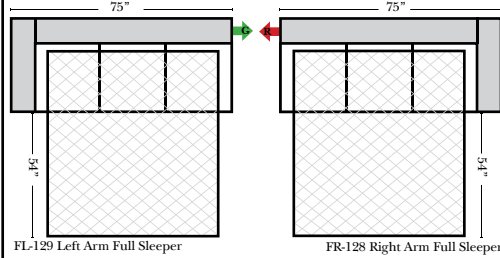

Chaise, Curves/Wedges & Conversation Sectionals

Put Green Arrows with Red Arrows to Create Sectional Groups
Put Orange Arrows with Tan Arrows to Create Sectional Groups

(No other configurations can be put between the 4 Seat Conversation Sofa pieces)

Sleepers

Put Green Arrows with Red Arrows to Create Sectional Groups
Put Blue Arrows with Yellow Arrows to Create Sectional Groups

Suggested Configurations

09/17/2012

The Suggested Configurations below are only a sample of what the imagination can create, please enjoy creating the configuration that fits your lifestyle, using the ideas below and from the items on the opposite page.