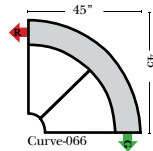

Chaise, Curves/Wedges & Conversation Sectionals

Put Green Arrows with Red Arrows to Create Sectional Groups
Put Orange Arrows with Tan Arrows to Create Sectional Groups

(No other configurations can be put between the 4 Seat Conversation Sofa pieces)