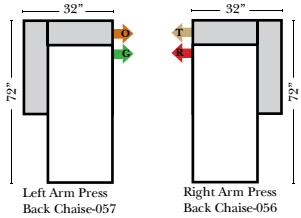

Chaise, Curves/Wedges & Conversation Sectionals

Put Green Arrows with Red Arrows to Create Sectional Groups
Put Orange Arrows with Tan Arrows to Create Sectional Groups

(No other configurations can be put between the 4 Seat Conversation Sofa pieces)