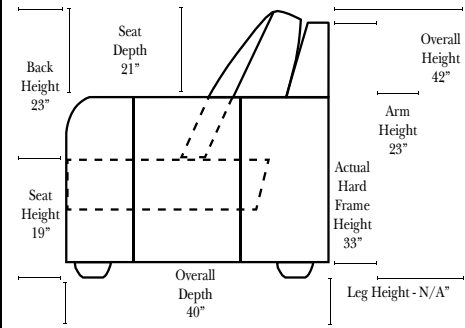

**Standard & Armless** (All 4 seat items ship as one piece if stationary, two pieces if motion installed)

**2 Piece Curve Sectional & Ottomans**

09/17/2012

- Features**
- Standard:**
- Available in Full & Top Grain Leathers
  - Available in Luxury Fabrics
  - All Hardwood Frames
  - Chaise Footrest
- Options:**
- No. 33 Firm Foam (N/C Option)
  - Console Table - Standard as Espresso finish (N/C Option is Honey Oak finish)
  - Cup Holders - Standard as Silver finish (N/C Option is Black or Hammered Antique Finish)
  - Sofa Center Recliner (Additional Charge)
  - Motorized Recliner Mechanism (additional Charge)
  - Swivel Recliner Base (additional Charge)
  - Swivel Glider Mechanism (additional Charge)
  - Lift Chair Dual Motor Mechanism (additional Charge)
- Sleeper Options:** (All the below options are at additional charges)
- Full Sleeper available w/Standard Mattress
  - Deluxe Innerspring Mattress: Full
  - Air Dream Coil Mattress: Full Only

**L-Shape / 90 Degree Sectional**

(All 4 seat items ship as one piece if stationary, two pieces if motion installed)

**Note:**  
All Dimensions are approximate, if accuracy is crucial, please contact us for validation of the dimensions shown. However, a 1" to 2" variance can still apply due to foam and upholstery.