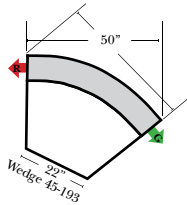

Chaise, Curves/Wedges & Conversation Sectionals

Put Green Arrows with Red Arrows to Create Sectional Groups
Put Orange Arrows with Tan Arrows to Create Sectional Groups

(No other configurations can be put between the 4 Seat Conversation Sofa pieces)