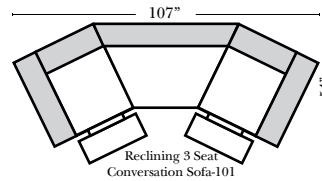

Chaise, Curves/Wedges & Conversation Sectionals

Put Green Arrows with Red Arrows to Create Sectional Groups
Put Orange Arrows with Tan Arrows to Create Sectional Groups

(No other configurations can be put between the 4 Seat Conversation Sofa pieces)