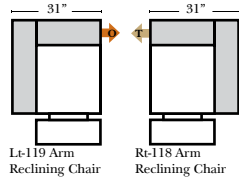

Chaise, Curves/Wedges & Conversation Sectionals

Put Green Arrows with Red Arrows to Create Sectional Groups
Put Orange Arrows with Tan Arrows to Create Sectional Groups

(No other configurations can be put between the 4 Seat Conversation Sofa pieces)