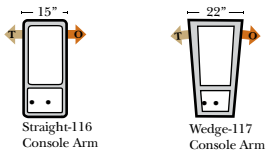

Chaise, Curves/Wedges & Conversation Sectionals

Put Green Arrows with Red Arrows to Create Sectional Groups
Put Orange Arrows with Tan Arrows to Create Sectional Groups

(No other configurations can be put between the 4 Seat Conversation Sofa pieces)