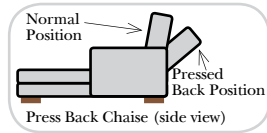

Chaise, Curves/Wedges & Conversation Sectionals

Put Green Arrows with Red Arrows to Create Sectional Groups
Put Orange Arrows with Tan Arrows to Create Sectional Groups

(No other configurations can be put between the 4 Seat Conversation Sofa pieces)