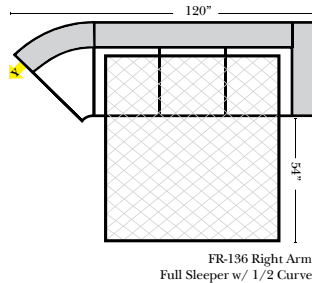

Chaise, Curves/Wedges & Conversation Sectionals

Put Green Arrows with Red Arrows to Create Sectional Groups
Put Orange Arrows with Tan Arrows to Create Sectional Groups

(No other configurations can be put between the 4 Seat Conversation Sofa pieces)

Sleepers

Put Green Arrows with Red Arrows to Create Sectional Groups
Put Blue Arrows with Yellow Arrows to Create Sectional Groups

Suggested Configurations

09/17/2012

The Suggested Configurations below are only a sample of what the imagination can create, please enjoy creating the configuration that fits your lifestyle, using the ideas below and from the items on the opposite page.