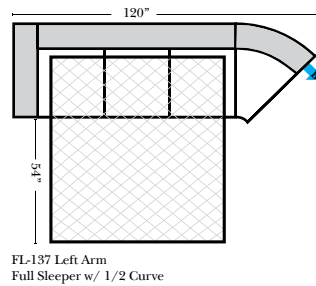

Chaise, Curves/Wedges & Conversation Sectionals

Put Green Arrows with Red Arrows to Create Sectional Groups
Put Orange Arrows with Tan Arrows to Create Sectional Groups

(No other configurations can be put between the 4 Seat Conversation Sofa pieces)

Sleepers

Put Green Arrows with Red Arrows to Create Sectional Groups
Put Blue Arrows with Yellow Arrows to Create Sectional Groups

Suggested Configurations

09/17/2012

The Suggested Configurations below are only a sample of what the imagination can create, please enjoy creating the configuration that fits your lifestyle, using the ideas below and from the items on the opposite page.