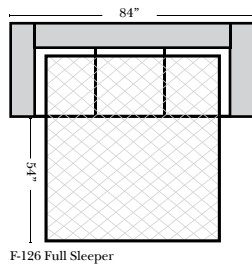

Sleepers

Put Green Arrows with Red Arrows to Create Sectional Groups
Put Blue Arrows with Yellow Arrows to Create Sectional Groups