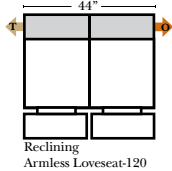

Chaise, Curves/Wedges & Conversation Sectionals

Put Green Arrows with Red Arrows to Create Sectional Groups
Put Orange Arrows with Tan Arrows to Create Sectional Groups

(No other configurations can be put between the 4 Seat Conversation Sofa pieces)

Sleepers

Put Green Arrows with Red Arrows to Create Sectional Groups
Put Blue Arrows with Yellow Arrows to Create Sectional Groups

Suggested Configurations

09/17/2012

The Suggested Configurations below are only a sample of what the imagination can create, please enjoy creating the configuration that fits your lifestyle, using the ideas below and from the items on the opposite page.