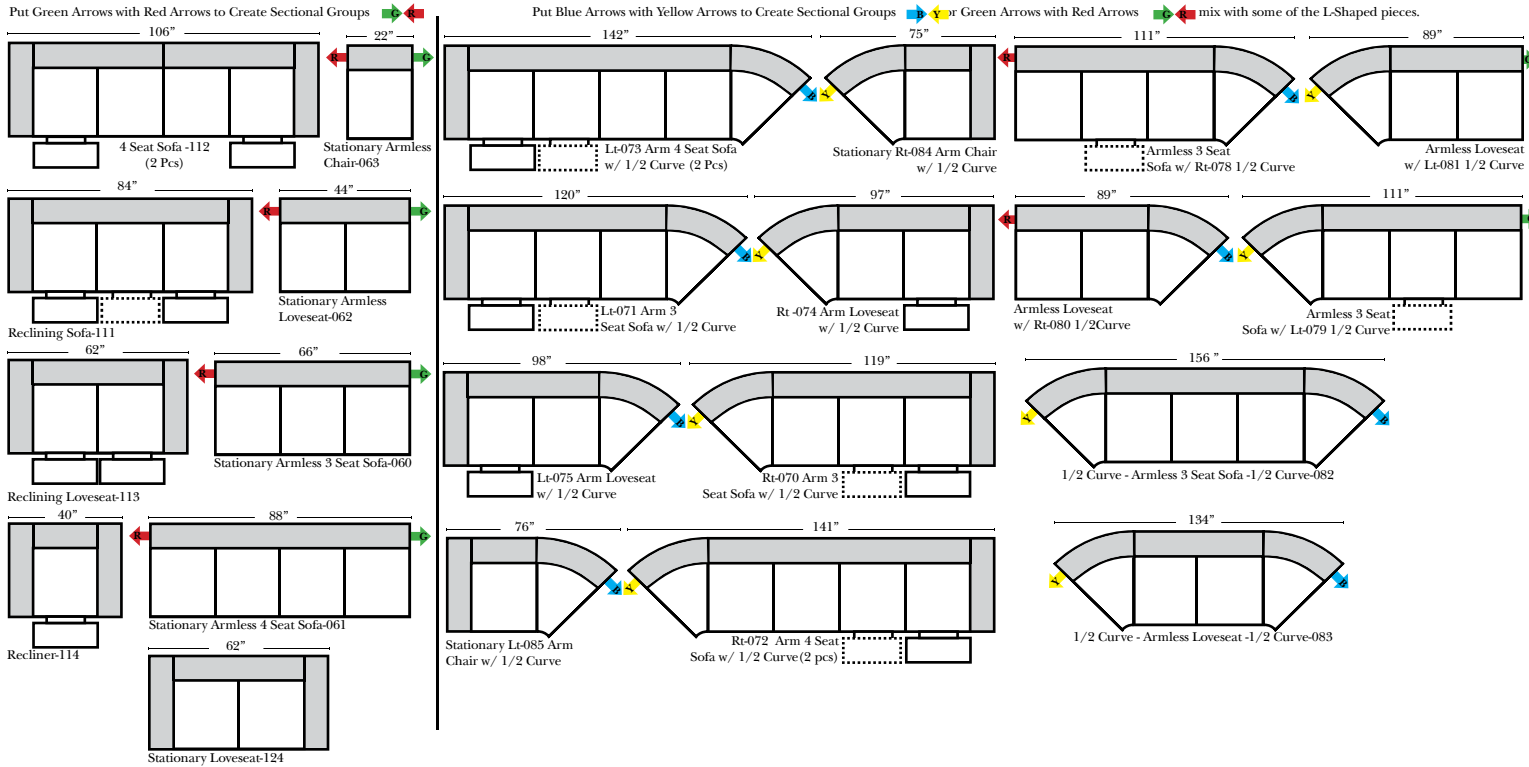

**Standard & Armless** (All 4 seat items ship as one piece if stationary, two pieces if motion installed)

**2 Piece Curve Sectional & Ottomans**

09/17/2012

- Features**
- Standard:**
- Available in Full & Top Grain Leathers
  - Available in Luxury Fabrics
  - All Hardwood Frames
  - Chaise Footrest
- Options:**
- No. 33 Firm Foam (N/C Option)
  - Console Table - Standard as Espresso finish (N/C Option is Honey Oak finish)
  - Cup Holders - Standard as Silver finish (N/C Option is Black or Hammered Antique Finish)
  - Sofa Center Recliner (Additional Charge)
  - Motorized Recliner Mechanism (additional Charge)
  - Swivel Recliner Base (additional Charge)
  - Swivel Glider Mechanism (additional Charge)
  - Lift Chair Dual Motor Mechanism (additional Charge)
- Sleeper Options:** (All the below options are at additional charges)
- Full Sleeper available w/Standard Mattress
  - Deluxe Innerspring Mattress: Full
  - Air Dream Coil Mattress: Full Only

**L-Shape / 90 Degree Sectional**

(All 4 seat items ship as one piece if stationary, two pieces if motion installed)

**Note:**  
All Dimensions are approximate, if accuracy is crucial, please contact us for validation of the dimensions shown. However, a 1" to 2" variance can still apply due to foam and upholstery.

### Chaise, Curves/Wedges & Conversation Sectionals

Put Green Arrows with Red Arrows to Create Sectional Groups  
Put Orange Arrows with Tan Arrows to Create Sectional Groups

(No other configurations can be put between the 4 Seat Conversation Sofa pieces)

### Sleepers

Put Green Arrows with Red Arrows to Create Sectional Groups  
Put Blue Arrows with Yellow Arrows to Create Sectional Groups