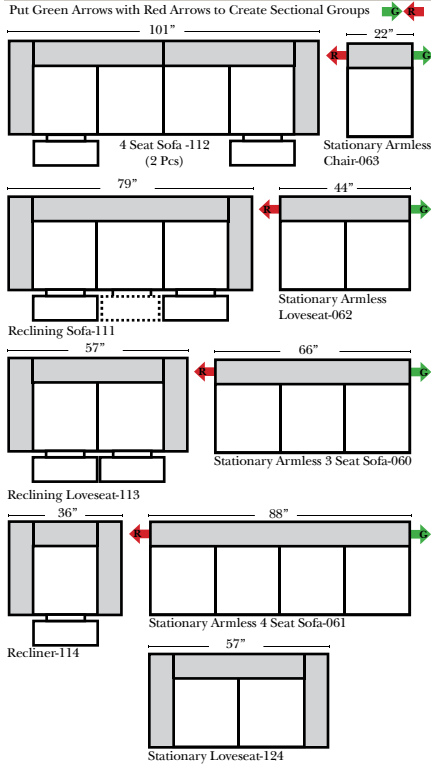

Standard & Armless

(All 4 seat items ship as one piece if stationary, two pieces if motion installed)

2 Piece Curve Sectional & Ottomans

Features

- Standard:**
- Available in Full & Top Grain Leathers
 - Available in Luxury Fabrics
 - All Hardwood Frames
 - Nail Heads - Small Chrome on Front Arm Panel, Foot Rest, Part of the Outside Arms, and Wing
- Options:**
- No. 33 Firm Foam (N/C Option)
 - Console Table - Standard as Espresso finish (N/C Option is Honey Oak finish)
 - Cup Holders - Standard as Silver finish (N/C Option is Black or Hammered Antique Finish)
 - Sofa Center Recliner (Additional Charge)
 - Motorized Recliner Mechanism (additional Charge)
 - Swivel Recliner Base (additional Charge)
 - Swivel Glider Mechanism (additional Charge)
 - Lift Chair Dual Motor Mechanism (additional Charge)
 - Upholstered Swivel Base - Recliner only (additional Charge)
 - Braided Welt & Saddle Bags (additional Charge)
- Sleeper Options:** (No Sleeper available on this style)

Note:

All Dimensions are approximate, if accuracy is crucial, please contact us for validation of the dimensions shown. However, a 1" to 2" variance can still apply due to foam and upholstery.

L-Shape / 90 Degree Sectional

(All 4 seat items ship as one piece if stationary, two pieces if motion installed)

Chaise, Curves/Wedges & Conversation Sectionals

Put Green Arrows with Red Arrows to Create Sectional Groups
Put Orange Arrows with Tan Arrows to Create Sectional Groups

(No other configurations can be put between the 4 Seat Conversation Sofa pieces)

Sleepers

Put Green Arrows with Red Arrows to Create Sectional Groups
Put Blue Arrows with Yellow Arrows to Create Sectional Groups