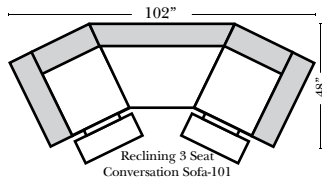

Chaise, Curves/Wedges & Conversation Sectionals

Put Green Arrows with Red Arrows to Create Sectional Groups
Put Orange Arrows with Tan Arrows to Create Sectional Groups