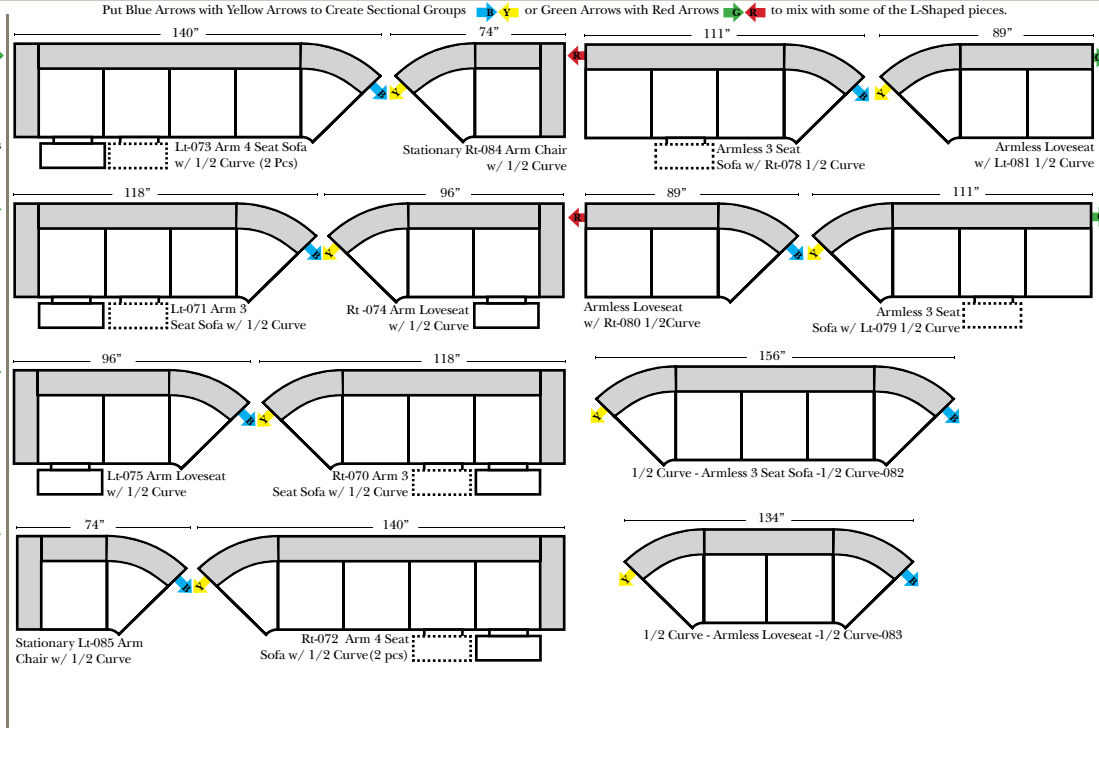

Standard & Armless

(All 4 seat items ship as one piece if stationary, two pieces if motion installed)

2 Piece Curve Sectional & Ottomans

Features

- Standard:**
- Available in Full & Top Grain Leathers
 - Available in Luxury Fabrics
 - All Hardwood Frames
 - Nail Heads - Small Chrome on Front Arm Panel, Foot Rest, Part of the Outside Arms, and Wing
- Options:**
- No. 33 Firm Foam (N/C Option)
 - Console Table - Standard as Espresso finish (N/C Option is Honey Oak finish)
 - Cup Holders - Standard as Silver finish (N/C Option is Black or Hammered Antique Finish)
 - Sofa Center Recliner (Additional Charge)
 - Motorized Recliner Mechanism (additional Charge)
 - Swivel Recliner Base (additional Charge)
 - Swivel Glider Mechanism (additional Charge)
 - Lift Chair Dual Motor Mechanism (additional Charge)
 - Upholstered Swivel Base - Recliner only (additional Charge)
 - Braided Welt & Saddle Bags (additional Charge)
- Sleeper Options:** (No Sleeper available on this style)

Note:

All Dimensions are approximate, if accuracy is crucial, please contact us for validation of the dimensions shown. However, a 1" to 2" variance can still apply due to foam and upholstery.

L-Shape / 90 Degree Sectional

(All 4 seat items ship as one piece if stationary, two pieces if motion installed)

Chaise, Curves/Wedges & Conversation Sectionals

Put Green Arrows with Red Arrows to Create Sectional Groups
Put Orange Arrows with Tan Arrows to Create Sectional Groups

(No other configurations can be put between the 4 Seat Conversation Sofa pieces)

Sleepers

Put Green Arrows with Red Arrows to Create Sectional Groups
Put Blue Arrows with Yellow Arrows to Create Sectional Groups