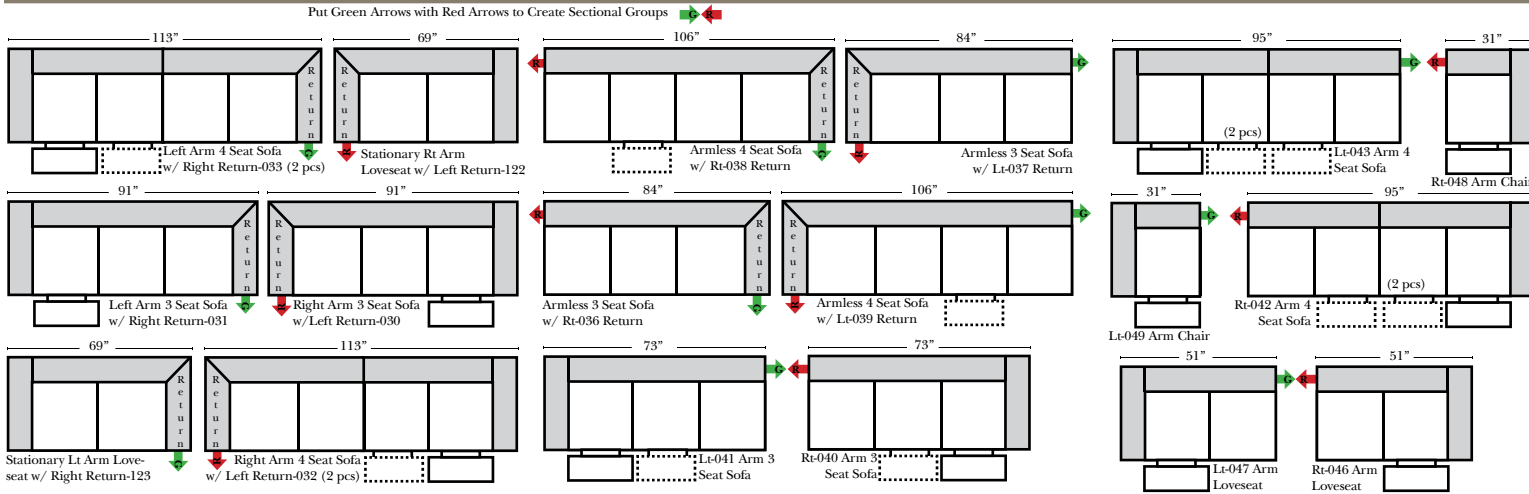

Standard & Armless

(All 4 seat items ship as one piece if stationary, two pieces if motion installed)

2 Piece Curve Sectional & Ottomans

Features

- Standard:**
- Available in Full & Top Grain Leathers
 - Available in Luxury Fabrics
 - All Hardwood Frames
 - Nail Heads - Small Chrome on Front Arm Panel, Foot Rest, Part of the Outside Arms, and Wing
- Options:**
- No. 33 Firm Foam (N/C Option)
 - Console Table - Standard as Espresso finish (N/C Option is Honey Oak finish)
 - Cup Holders - Standard as Silver finish (N/C Option is Black or Hammered Antique Finish)
 - Sofa Center Recliner (Additional Charge)
 - Motorized Recliner Mechanism (additional Charge)
 - Swivel Recliner Base (additional Charge)
 - Swivel Glider Mechanism (additional Charge)
 - Lift Chair Dual Motor Mechanism (additional Charge)
 - Upholstered Swivel Base - Recliner only (additional Charge)
 - Braided Welt & Saddle Bags (additional Charge)
- Sleeper Options:** (No Sleeper available on this style)

Note:

All Dimensions are approximate, if accuracy is crucial, please contact us for validation of the dimensions shown. However, a 1" to 2" variance can still apply due to foam and upholstery.

L-Shape / 90 Degree Sectional

(All 4 seat items ship as one piece if stationary, two pieces if motion installed)

Chaise, Curves/Wedges & Conversation Sectionals

Put Green Arrows with Red Arrows to Create Sectional Groups
Put Orange Arrows with Tan Arrows to Create Sectional Groups

(No other configurations can be put between the 4 Seat Conversation Sofa pieces)

Sleepers

Put Green Arrows with Red Arrows to Create Sectional Groups
Put Blue Arrows with Yellow Arrows to Create Sectional Groups