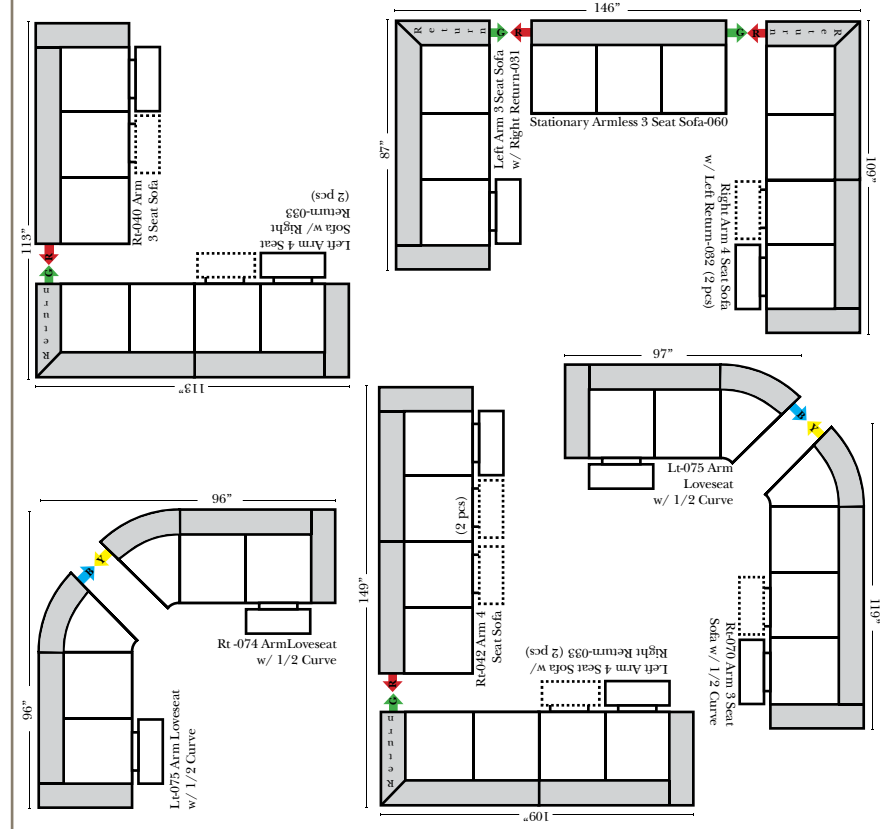

Sleepers
for this style not available
at this time