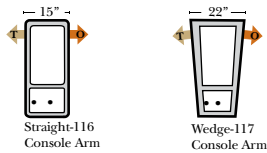

Chaise, Curves/Wedges & Conversation Sectionals

Put Green Arrows with Red Arrows to Create Sectional Groups
Put Orange Arrows with Tan Arrows to Create Sectional Groups