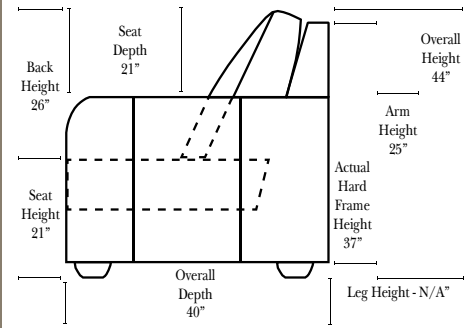

Standard & Armless

(All 4 seat items ship as one piece if stationary, two pieces if motion installed)

2 Piece Curve Sectional & Ottomans

Features

- Standard:**
- Available in Full & Top Grain Leathers
 - Available in Luxury Fabrics
 - All Hardwood Frames
 - Nail Heads - Small Chrome on Front Arm Panel, Foot Rest, Part of the Outside Arms, and Wing
- Options:**
- No. 33 Firm Foam (N/C Option)
 - Console Table - Standard as Espresso finish (N/C Option is Honey Oak finish)
 - Cup Holders - Standard as Silver finish (N/C Option is Black or Hammered Antique Finish)
 - Sofa Center Recliner (Additional Charge)
 - Motorized Recliner Mechanism (additional Charge)
 - Swivel Recliner Base (additional Charge)
 - Swivel Glider Mechanism (additional Charge)
 - Lift Chair Dual Motor Mechanism (additional Charge)
 - Upholstered Swivel Base - Recliner only (additional Charge)
 - Braided Welt & Saddle Bags (additional Charge)
- Sleeper Options:** (No Sleeper available on this style)

Note:

All Dimensions are approximate, if accuracy is crucial, please contact us for validation of the dimensions shown. However, a 1" to 2" variance can still apply due to foam and upholstery.

L-Shape / 90 Degree Sectional