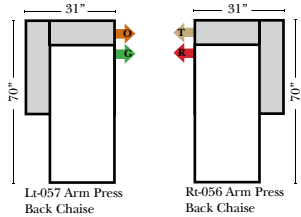

Chaise, Curves/Wedges & Conversation Sectionals

Put Green Arrows with Red Arrows to Create Sectional Groups
Put Orange Arrows with Tan Arrows to Create Sectional Groups