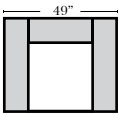

Standard

v.08.30.12

4 Seat Sofa-002

3 Seat Sofa-001

Loveseat-004

Chair-005

Ottoman-013

All Ottomans are 19" high

### Note:

All Dimensions are approximate, if accuracy is crucial, please contact us for validation of the dimensions shown. However, a 1" to 2" variance can still apply due to foam and upholstery.