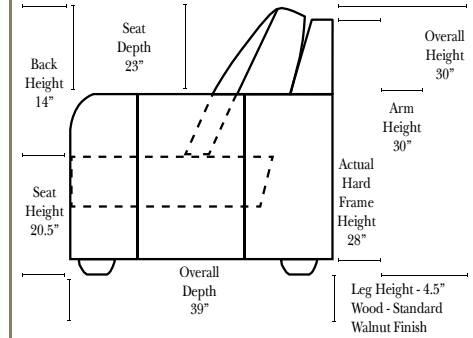

Standard

v.08.30.12

4 Seat Sofa-002

3 Seat Sofa-001

Loveseat-004

Chair-005

Ottoman-013

All Ottomans are 19" high

### Note:

All Dimensions are approximate, if accuracy is crucial, please contact us for validation of the dimensions shown. However, a 1" to 2" variance can still apply due to foam and upholstery.