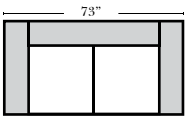

Standard

v.08.30.12

4 Seat Sofa-002

3 Seat Sofa-001

Loveseat-004

Chair-005

Ottoman-013

All Ottomans are 19" high

### Note:

All Dimensions are approximate, if accuracy is crucial, please contact us for validation of the dimensions shown. However, a 1" to 2" variance can still apply due to foam and upholstery.