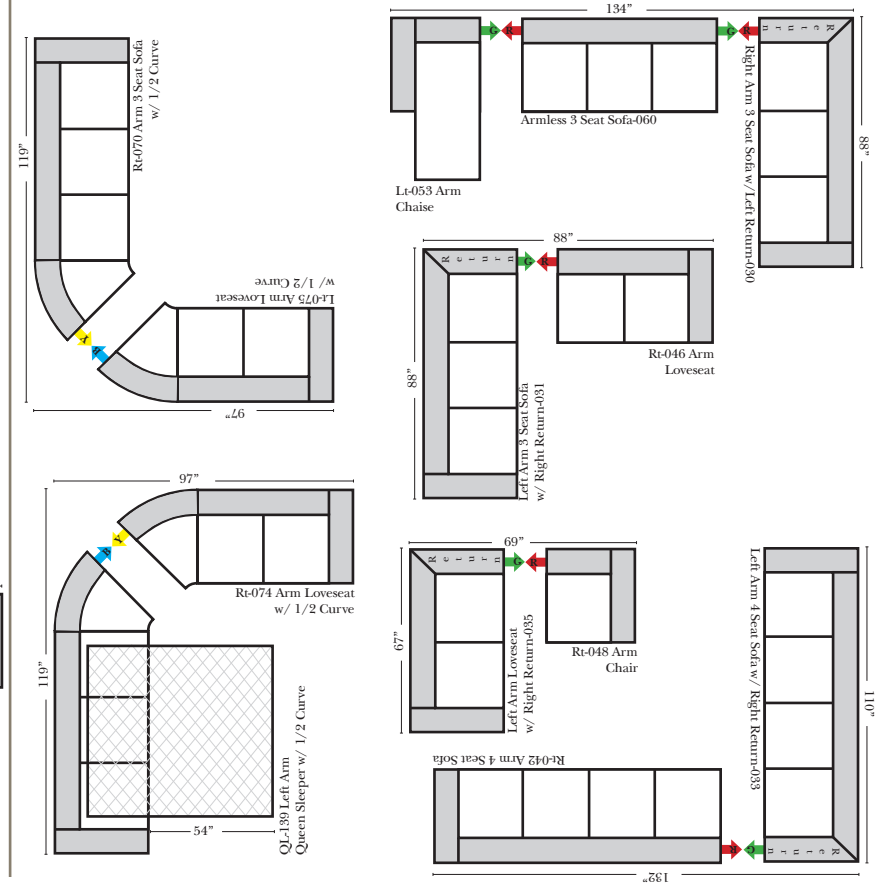

### Sleepers

Put Green Arrows with Red Arrows to Create Sectional Groups  
Put Blue Arrows with Yellow Arrows to Create Sectional Groups

### Suggested Configurations

07/06/2012

The Suggested Configurations below are only a sample of what the imagination can create, please enjoy creating the configuration that fits your lifestyle, using the ideas below and from the items on the opposite page.