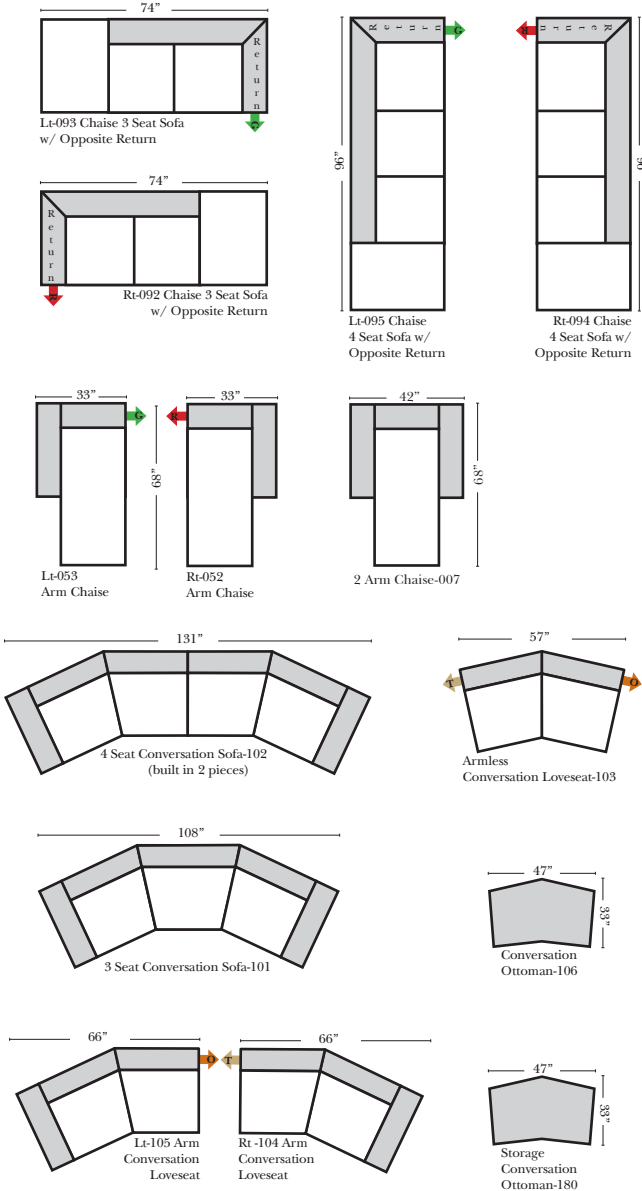

Personalizing Comfort

Chaise & Conversation Sectionals

Put Green Arrows with Red Arrows to Create Sectional Groups
Put Orange Arrows with Tan Arrows to Create Sectional Groups