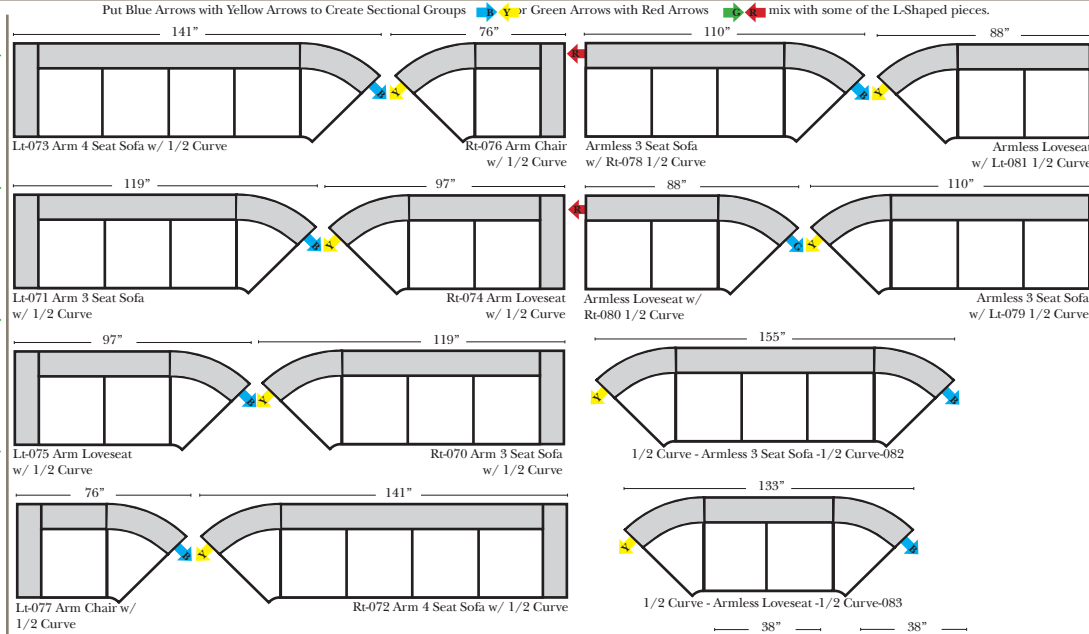

### Standard & Armless

(All 4 seat items ship as one piece if stationary, two pieces if motion installed)

### L-Shape / 90 Degree Sectional

(All 4 seat items ship as one piece if stationary, two pieces if motion installed)