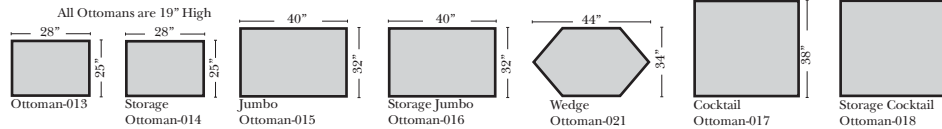

07/06/2012

Standard & Armless

(All 4 seat items ship as one piece if stationary, two pieces if motion installed)