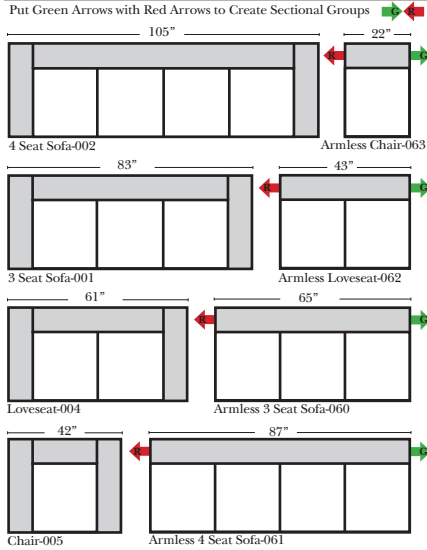

### Standard & Armless

(All 4 seat items ship as one piece if stationary, two pieces if motion installed)

### L-Shape / 90 Degree Sectional

(All 4 seat items ship as one piece if stationary, two pieces if motion installed)