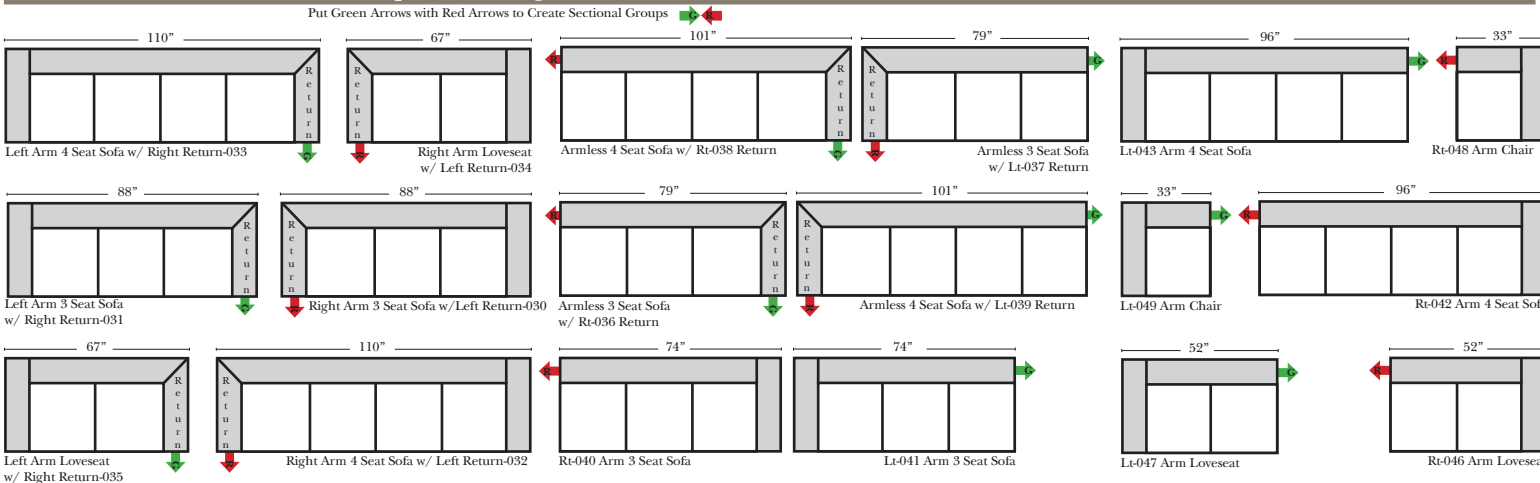

L-Shape / 90 Degree Sectional

(All 4 seat items ship as one piece if stationary, two pieces if motion installed)