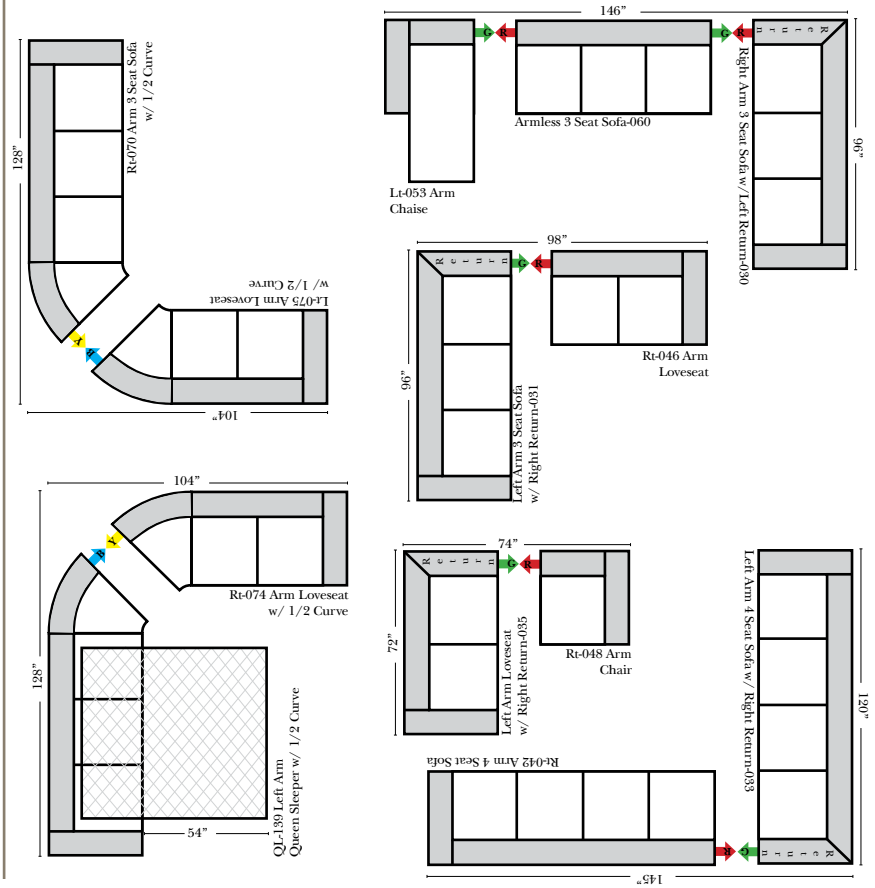

Suggested Configurations

07/06/2012

The Suggested Configurations below are only a sample of what the imagination can create, please enjoy creating the configuration that fits your lifestyle, using the ideas below and from the items on the opposite page.