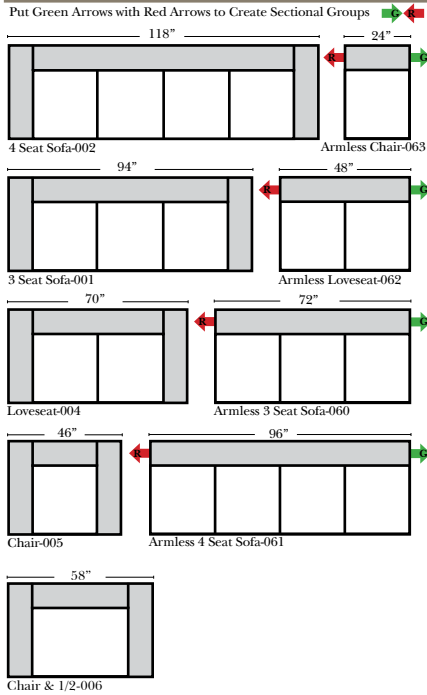

Standard & Armless

(All 4 seat items ship as one piece if stationary, two pieces if motion installed)

2 Piece Curve Sectional & Ottomans

Features

Standard:

- Available in Full & Top Grain Leathers
- Available in Luxury Fabrics
- All Hardwood Frames

Options:

- Down Seats & Down Backs (additional Charge)
- No. 33 Firm Foam

Sleeper Options: (All the below options are at additional charges)

- Queen Sleeper available w/Standard Mattress
- Twin Sleeper available w/Standard Mattress
- Deluxe Innerspring Mattress: Queen / Twin
- Air Dream Coil Mattress: Queen Only - (No Twin)
- Hideaway Air Mattress: Queen Only (Shipped in a Separate Box)

L-Shape / 90 Degree Sectional

(All 4 seat items ship as one piece if stationary, two pieces if motion installed)

Note:

All Dimensions are approximate, if accuracy is crucial, please contact us for validation of the dimensions shown. However, a 1" to 2" variance can still apply due to foam and upholstery.