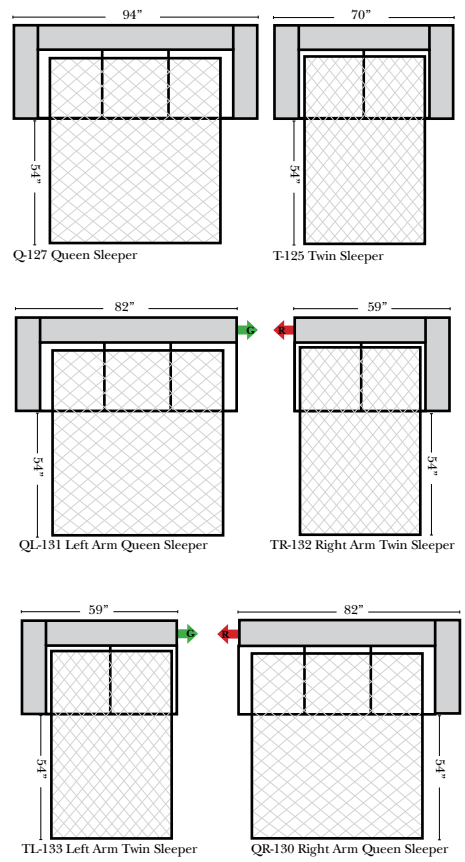

Sleepers

Put Green Arrows with Red Arrows to Create Sectional Groups
Put Blue Arrows with Yellow Arrows to Create Sectional Groups