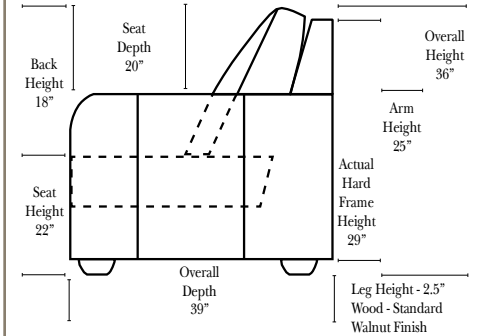

Standard & Armless

(All 4 seat items ship as one piece if stationary, two pieces if motion installed)

2 Piece Curve Sectional & Ottomans

Features

Standard:

- Available in Full & Top Grain Leathers
- Available in Luxury Fabrics
- All Hardwood Frames

Options:

- Down Seats & Down Backs (additional Charge)
- No. 33 Firm Foam

Sleeper Options: (All the below options are at additional charges)

- Queen Sleeper available w/Standard Mattress
- Twin Sleeper available w/Standard Mattress
- Deluxe Innerspring Mattress: Queen / Twin
- Air Dream Coil Mattress: Queen Only - (No Twin)
- Hideaway Air Mattress: Queen Only (Shipped in a Separate Box)

L-Shape / 90 Degree Sectional

(All 4 seat items ship as one piece if stationary, two pieces if motion installed)

Note:

All Dimensions are approximate, if accuracy is crucial, please contact us for validation of the dimensions shown. However, a 1" to 2" variance can still apply due to foam and upholstery.