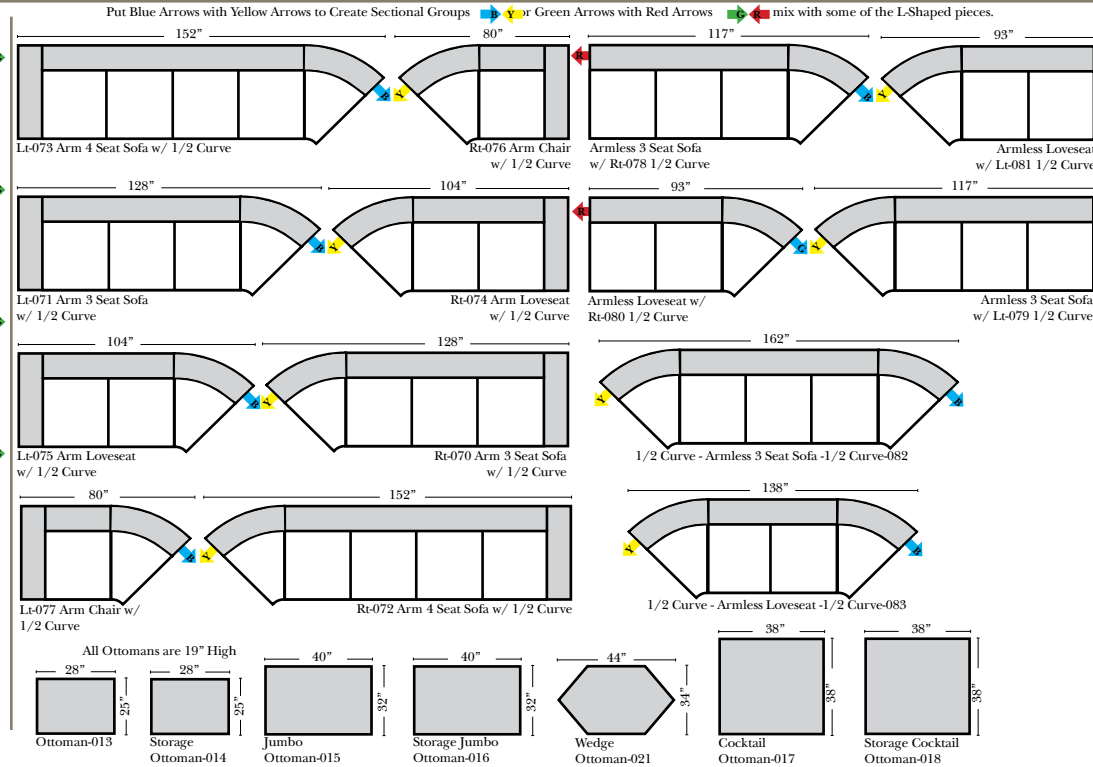

Standard & Armless

(All 4 seat items ship as one piece if stationary, two pieces if motion installed)

2 Piece Curve Sectional & Ottomans

Features

Standard:

- Available in Full & Top Grain Leathers
- Available in Luxury Fabrics
- All Hardwood Frames

Options:

- Down Seats & Down Backs (additional Charge)
- No. 33 Firm Foam

Sleeper Options: (All the below options are at additional charges)

- Queen Sleeper available w/Standard Mattress
- Twin Sleeper available w/Standard Mattress
- Deluxe Innerspring Mattress: Queen / Twin
- Air Dream Coil Mattress: Queen Only - (No Twin)
- Hideaway Air Mattress: Queen Only (Shipped in a Separate Box)

L-Shape / 90 Degree Sectional

(All 4 seat items ship as one piece if stationary, two pieces if motion installed)

Note:

All Dimensions are approximate, if accuracy is crucial, please contact us for validation of the dimensions shown. However, a 1" to 2" variance can still apply due to foam and upholstery.