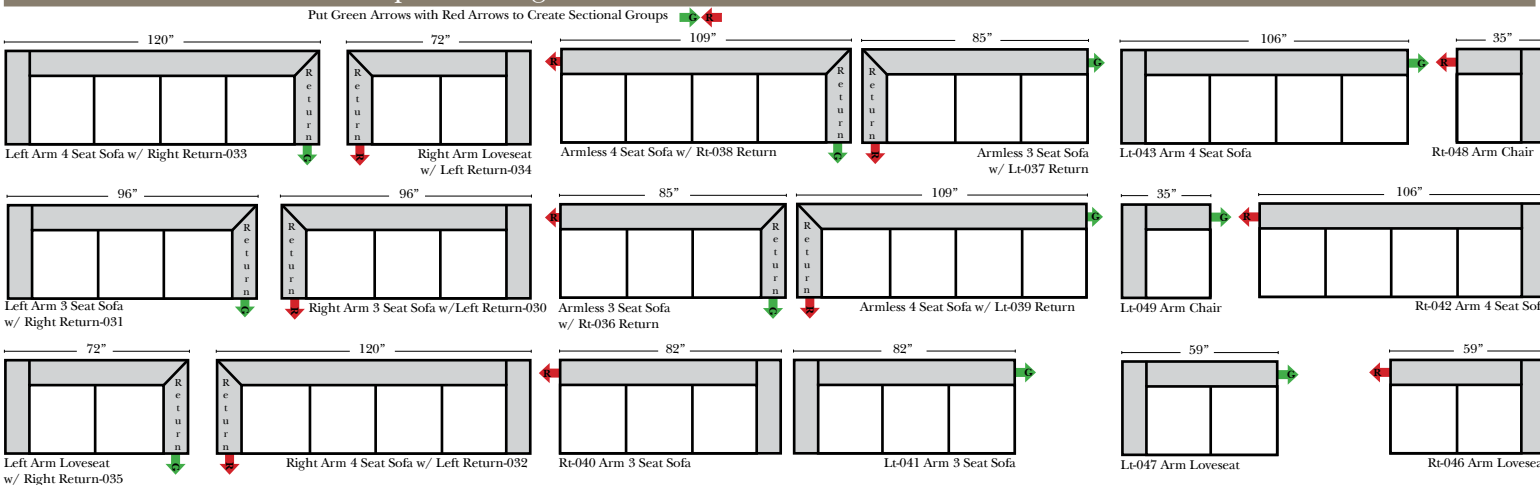

Standard & Armless

(All 4 seat items ship as one piece if stationary, two pieces if motion installed)

2 Piece Curve Sectional & Ottomans

Features

Standard:

- Available in Full & Top Grain Leathers
- Available in Luxury Fabrics
- All Hardwood Frames

Options:

- Down Seats & Down Backs (additional Charge)
- No. 33 Firm Foam

Sleeper Options: (All the below options are at additional charges)

- Queen Sleeper available w/Standard Mattress
- Twin Sleeper available w/Standard Mattress
- Deluxe Innerspring Mattress: Queen / Twin
- Air Dream Coil Mattress: Queen Only - (No Twin)
- Hideaway Air Mattress: Queen Only (Shipped in a Separate Box)

L-Shape / 90 Degree Sectional

(All 4 seat items ship as one piece if stationary, two pieces if motion installed)

Note:

All Dimensions are approximate, if accuracy is crucial, please contact us for validation of the dimensions shown. However, a 1" to 2" variance can still apply due to foam and upholstery.