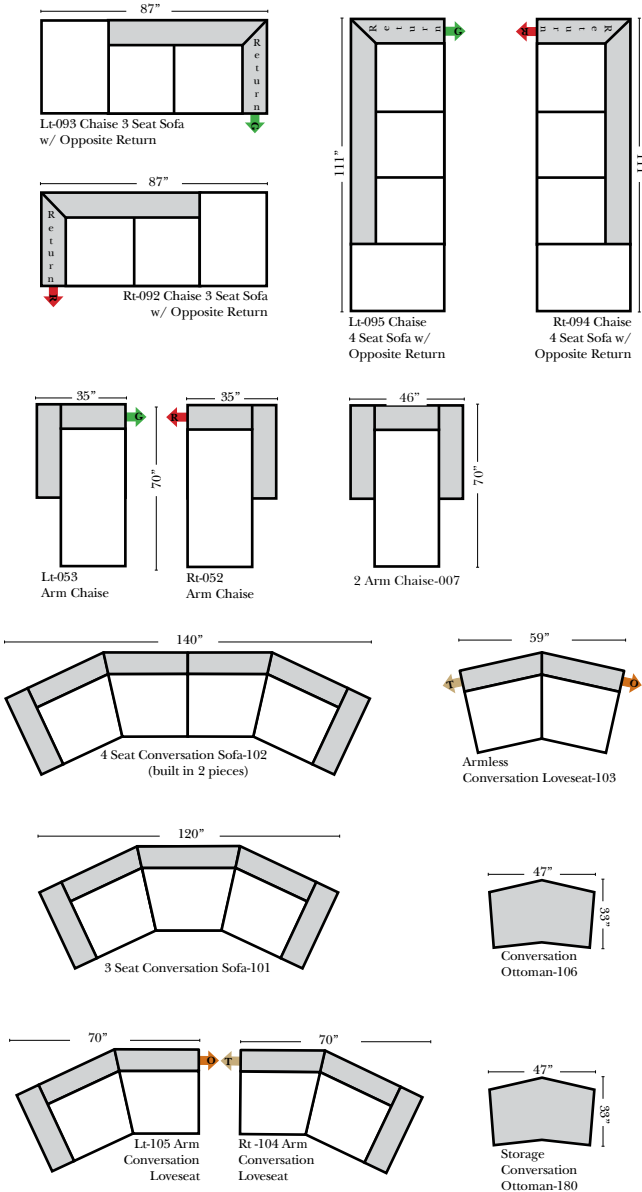

Chaise & Conversation Sectionals

Put Green Arrows with Red Arrows to Create Sectional Groups
Put Orange Arrows with Tan Arrows to Create Sectional Groups