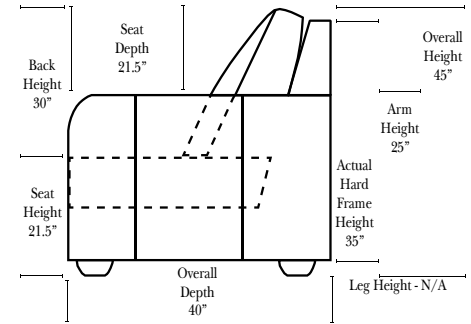

07/06/2012

Standard