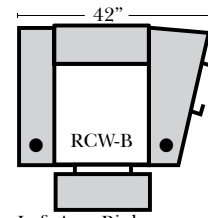

07/06/2012

Standard

2 Arm Recliner-152

Left Arm Right
Straight Arm
Center Recliner-151

Armless
Recliner-153

Left Arm Right
Wedge Arm
Recliner-159

Left Arm End
Recliner-155

Left Straight
Arm Center
Recliner-157

Sleeper Options: (No Sleepers available on this style)

Note:

All Dimensions are approximate, if accuracy is crucial, please contact us for validation of the dimensions shown. However, a 1" to 2" variance can still apply due to foam and upholstery.