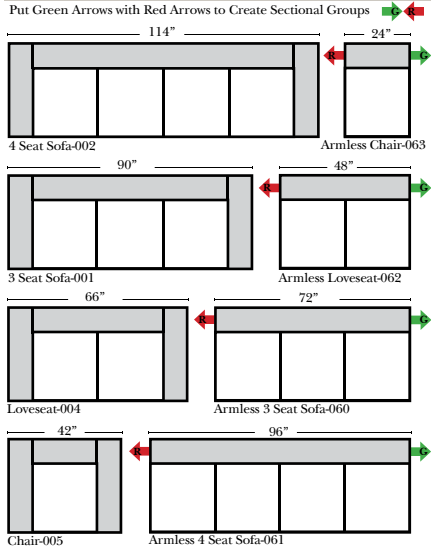

## Standard & Armless

(All 4 seat items ship as one piece if stationary, two pieces if motion installed)

Put Blue Arrows with Yellow Arrows to Create Sectional Groups or Green Arrows with Red Arrows to mix with some of the L-Shaped pieces.

## L-Shape / 90 Degree Sectional

(All 4 seat items ship as one piece if stationary, two pieces if motion installed)

Put Green Arrows with Red Arrows to Create Sectional Groups

### Note:

All Dimensions are approximate, if accuracy is crucial, please contact us for validation of the dimensions shown. However, a 1" to 2" variance can still apply due to foam and upholstery.