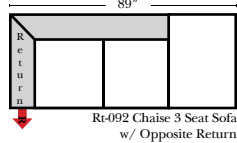

Chaise & Conversation Sectionals

Put Green Arrows with Red Arrows to Create Sectional Groups
Put Orange Arrows with Tan Arrows to Create Sectional Groups