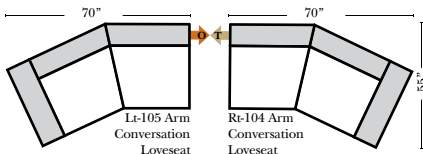

Chaise & Conversation Sectionals

Put Green Arrows with Red Arrows to Create Sectional Groups
Put Orange Arrows with Tan Arrows to Create Sectional Groups