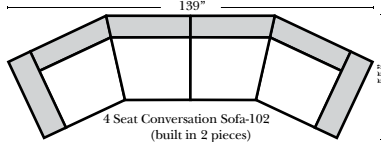

Chaise & Conversation Sectionals

Put Green Arrows with Red Arrows to Create Sectional Groups
Put Orange Arrows with Tan Arrows to Create Sectional Groups