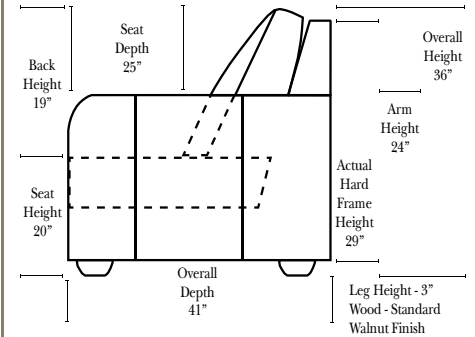

07/06/2012

Standard & Armless

(All 4 seat items ship as one piece if stationary, two pieces if motion installed)

Put Blue Arrows with Yellow Arrows to Create Sectional Groups or Green Arrows with Red Arrows to mix with some of the L-Shaped pieces.

2 Piece Curve Sectional & Ottomans

2 Piece Curve Sectionals
for this style not available
at this time

Features

Standard:

- Available in Full & Top Grain Leathers
- Available in Luxury Fabrics
- All Hardwood Frames
- Welting
- Nail Heads - Front Arm Panels & Front Rail
- Legs are standard as Walnut color, available in Cherry, Espresso, Honey Oak, & Natural

Options:

- Down Seats & Down Backs (additional Charge)
- No. 33 Firm Foam

Sleeper Options: (All the below options are at additional charges)

- Queen Sleeper available w/Standard Mattress
- Twin Sleeper available w/Standard Mattress
- Deluxe Innerspring Mattress: Queen / Twin
- Air Dream Coil Mattress: Queen Only
- Hideaway Air Mattress: Queen Only

L-Shape / 90 Degree Sectional

(All 4 seat items ship as one piece if stationary, two pieces if motion installed)

Put Green Arrows with Red Arrows to Create Sectional Groups

Note:

All Dimensions are approximate, if accuracy is crucial, please contact us for validation of the dimensions shown. However, a 1" to 2" variance can still apply due to foam and upholstery.