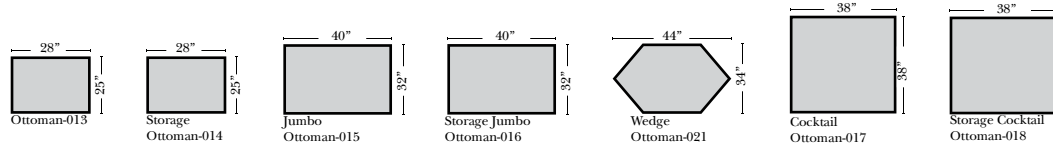

07/06/2012

Standard & Armless

(All 4 seat items ship as one piece if stationary, two pieces if motion installed)

Put Blue Arrows with Yellow Arrows to Create Sectional Groups or Green Arrows with Red Arrows to mix with some of the L-Shaped pieces.

2 Piece Curve Sectional & Ottomans

2 Piece Curve Sectionals
for this style not available
at this time

Features

Standard:

- Available in Full & Top Grain Leathers
- Available in Luxury Fabrics
- All Hardwood Frames
- Welting
- Nail Heads - Front Arm Panels & Front Rail
- Legs are standard as Walnut color, available in Cherry, Espresso, Honey Oak, & Natural

Options:

- Down Seats & Down Backs (additional Charge)
- No. 33 Firm Foam

Sleeper Options: (All the below options are at additional charges)

- Queen Sleeper available w/Standard Mattress
- Twin Sleeper available w/Standard Mattress
- Deluxe Innerspring Mattress: Queen / Twin
- Air Dream Coil Mattress: Queen Only
- Hideaway Air Mattress: Queen Only

L-Shape / 90 Degree Sectional

(All 4 seat items ship as one piece if stationary, two pieces if motion installed)

Put Green Arrows with Red Arrows to Create Sectional Groups

Note:

All Dimensions are approximate, if accuracy is crucial, please contact us for validation of the dimensions shown. However, a 1" to 2" variance can still apply due to foam and upholstery.