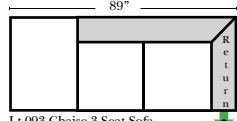

Chaise & Conversation Sectionals

Put Green Arrows with Red Arrows to Create Sectional Groups
Put Orange Arrows with Tan Arrows to Create Sectional Groups