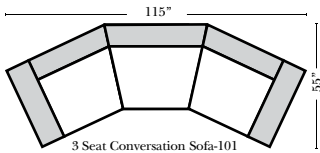

Chaise & Conversation Sectionals

Put Green Arrows with Red Arrows to Create Sectional Groups
Put Orange Arrows with Tan Arrows to Create Sectional Groups