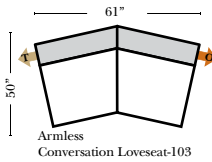

Chaise & Conversation Sectionals

Put Green Arrows with Red Arrows to Create Sectional Groups
Put Orange Arrows with Tan Arrows to Create Sectional Groups