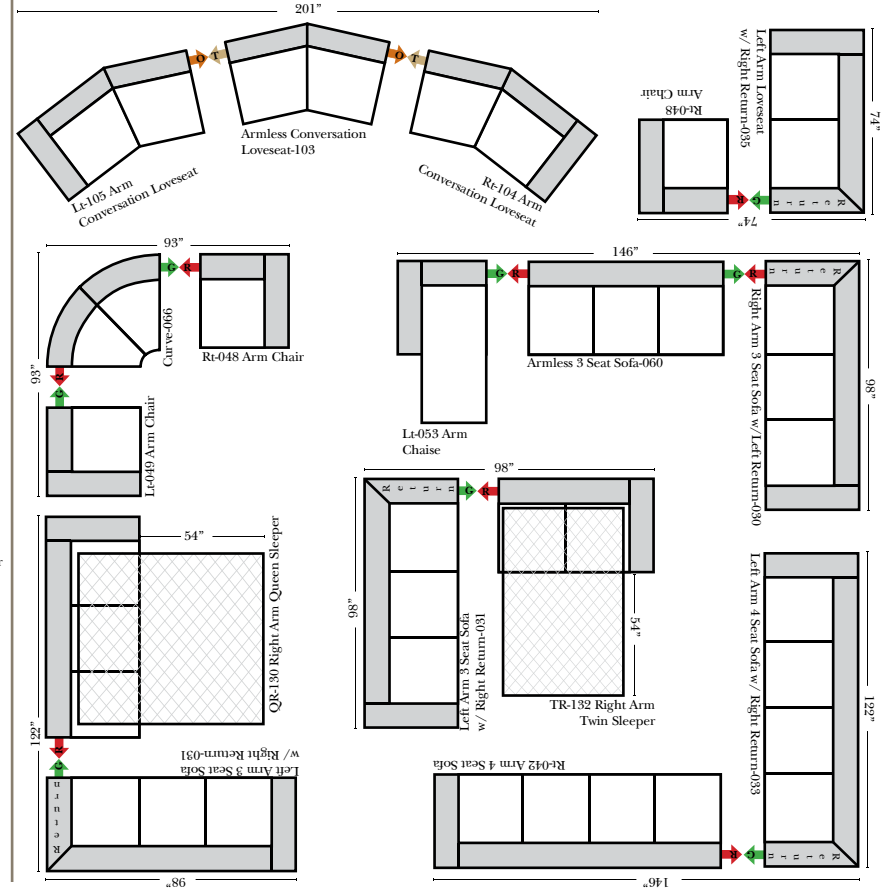

Suggested Configurations

07/06/2012

The Suggested Configurations below are only a sample of what the imagination can create, please enjoy creating the configuration that fits your lifestyle, using the ideas below and from the items on the opposite page.