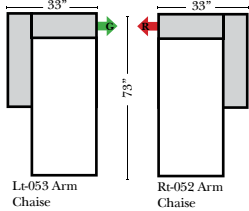

Chaise & Conversation Sectionals

Put Green Arrows with Red Arrows to Create Sectional Groups
Put Orange Arrows with Tan Arrows to Create Sectional Groups