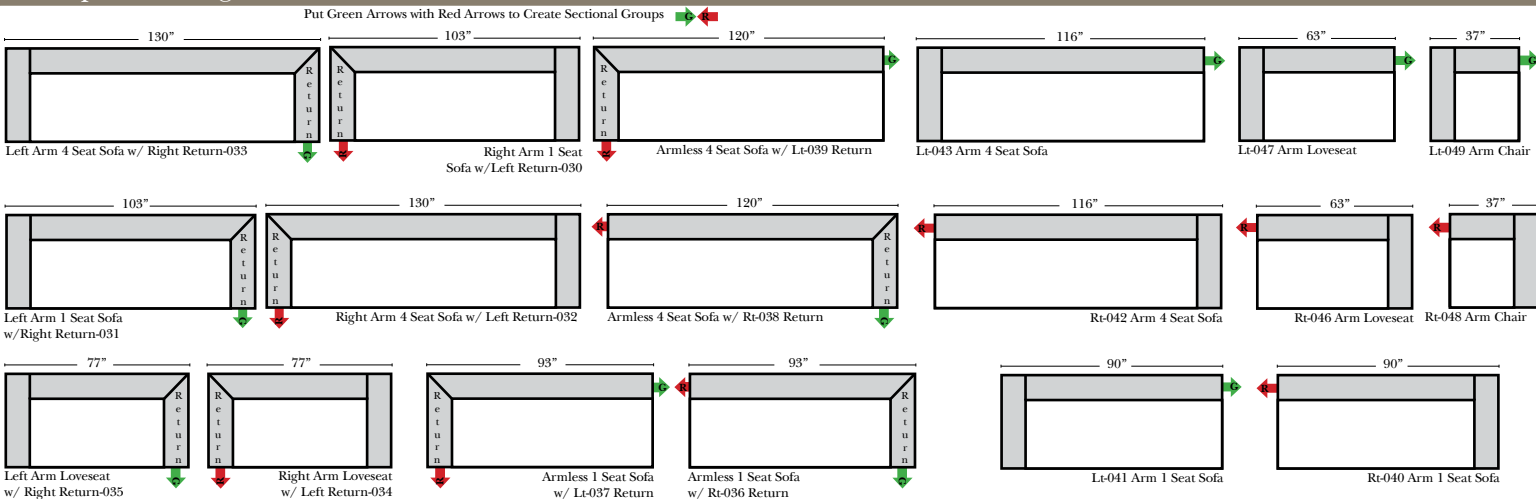

Standard, Armless & Ottomans

Chaise & Return Chaise

Suggested Configurations

Features

- Standard:**
- Available in Full & Top Grain Leathers
 - Available in Luxury Fabrics
 - All Hardwood Frames
- Options:**
- No. 33 Firm Foam
 - Upholstered Swivel Base (2 Arm Chair Only)
- Sleeper Options:** (No Sleepers are available for this style)

L-Shape / 90 Degree Sectional

(All 4 seat items ship as one piece if stationary, two pieces if motion installed)

Note:

All Dimensions are approximate, if accuracy is crucial, please contact us for validation of the dimensions shown. However, a 1" to 2" variance can still apply due to foam and upholstery.