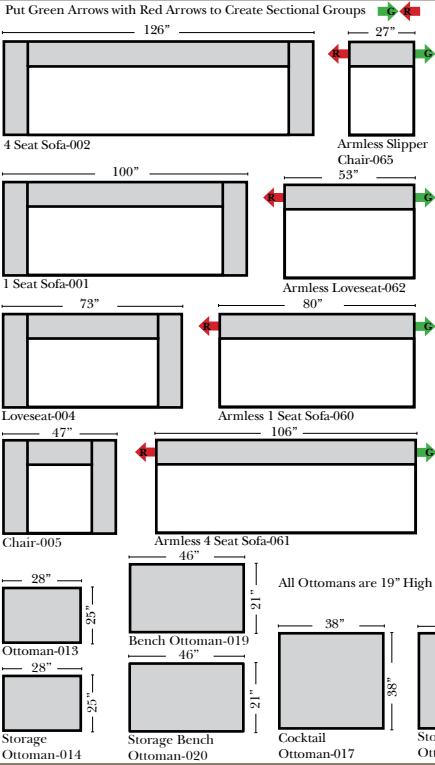

Standard, Armless & Ottomans

Chaise & Return Chaise

Suggested Configurations

Features

- Standard:**
- Available in Full & Top Grain Leathers
 - Available in Luxury Fabrics
 - All Hardwood Frames
- Options:**
- No. 33 Firm Foam
 - Upholstered Swivel Base (2 Arm Chair Only)
- Sleeper Options:** (No Sleepers are available for this style)

L-Shape / 90 Degree Sectional

(All 4 seat items ship as one piece if stationary, two pieces if motion installed)

Note:

All Dimensions are approximate, if accuracy is crucial, please contact us for validation of the dimensions shown. However, a 1" to 2" variance can still apply due to foam and upholstery.