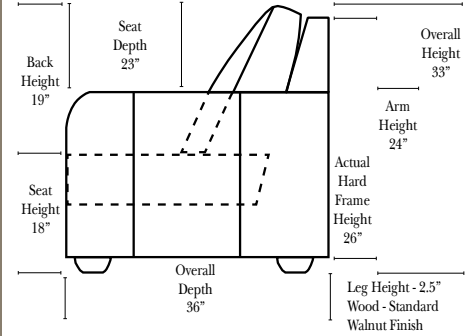

Standard, Armless & Ottomans

Chaise & Return Chaise

Suggested Configurations

Features

- Standard:**
- Available in Full & Top Grain Leathers
 - Available in Luxury Fabrics
 - All Hardwood Frames
- Options:**
- No. 33 Firm Foam
 - Upholstered Swivel Base (2 Arm Chair Only)
- Sleeper Options:** (No Sleepers are available for this style)

L-Shape / 90 Degree Sectional

(All 4 seat items ship as one piece if stationary, two pieces if motion installed)

Note:

All Dimensions are approximate, if accuracy is crucial, please contact us for validation of the dimensions shown. However, a 1" to 2" variance can still apply due to foam and upholstery.