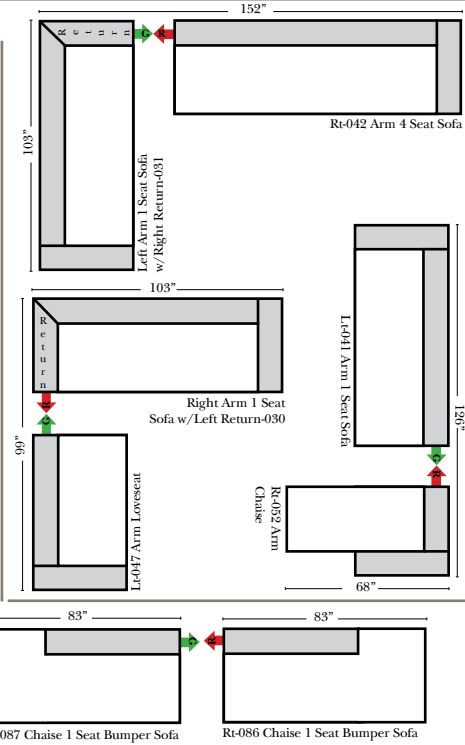

Standard, Armless & Ottomans

Chaise & Return Chaise

Suggested Configurations

Features

- Standard:**
- Available in Full & Top Grain Leathers
 - Available in Luxury Fabrics
 - All Hardwood Frames
- Options:**
- No. 33 Firm Foam
 - Upholstered Swivel Base (2 Arm Chair Only)
- Sleeper Options:** (No Sleepers are available for this style)

L-Shape / 90 Degree Sectional

(All 4 seat items ship as one piece if stationary, two pieces if motion installed)

Note:

All Dimensions are approximate, if accuracy is crucial, please contact us for validation of the dimensions shown. However, a 1" to 2" variance can still apply due to foam and upholstery.