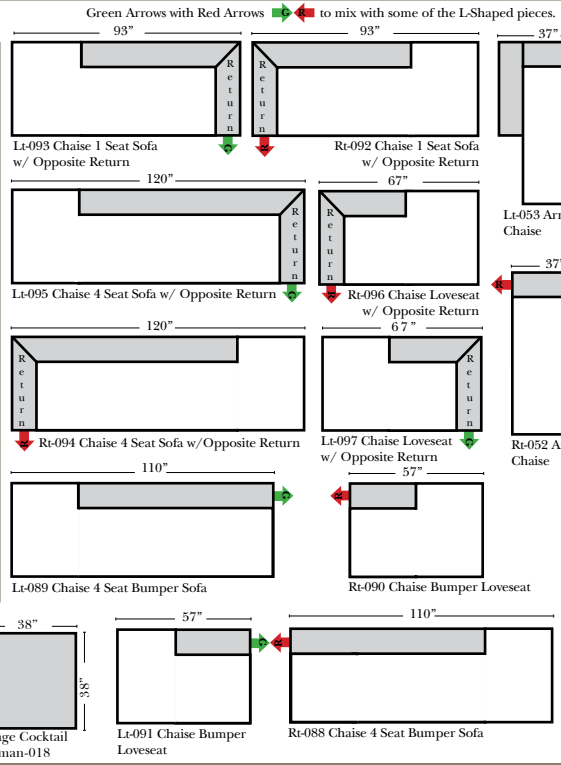

Standard, Armless & Ottomans

Chaise & Return Chaise

Suggested Configurations

Features

- Standard:**
- Available in Full & Top Grain Leathers
 - Available in Luxury Fabrics
 - All Hardwood Frames
- Options:**
- No. 33 Firm Foam
 - Upholstered Swivel Base (2 Arm Chair Only)
- Sleeper Options:** (No Sleepers are available for this style)

L-Shape / 90 Degree Sectional

(All 4 seat items ship as one piece if stationary, two pieces if motion installed)

Note:

All Dimensions are approximate, if accuracy is crucial, please contact us for validation of the dimensions shown. However, a 1" to 2" variance can still apply due to foam and upholstery.