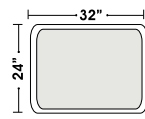

Curve & 1/2

2 Arm Right Angle Chaise & 1/2

2 Arm Left Angle Chaise & 1/2

OTTOMANS

Ottoman

Cocktail Ottoman

Jumbo Ottoman

Left Angle Ottoman

 **Special orders shipped within 4-6 weeks**

Actual Hard Frame Height - 26"

Note: All sizes are approximate.

07/06/2012

Suggested Configurations