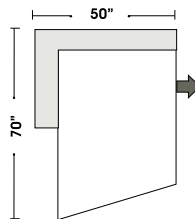

Left Arm Angle Chaise & 1/2

Features

Standard:

- All Full or Top-Grain Leather
- Available in Luxury Fabrics
- All hardwood frames

Options:

- Down Seats (Additional Charges Apply)
- Down Backs (Additional Charges Apply)
- No. 33 Firm Seating
- Chrome Legs

Special orders shipped within 4-6 weeks