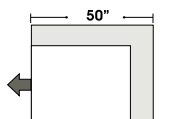

Right Arm Chair & 1/2