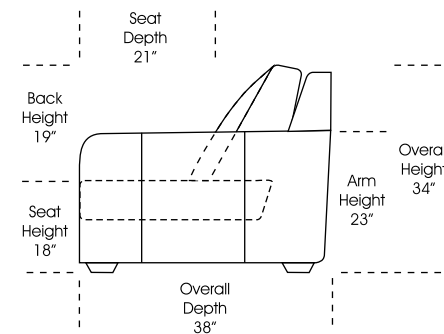

 **Special orders shipped within 4-6 weeks**

Actual Hard Frame Height - 26"

Note: All sizes are approximate.

07/06/2012

Suggested Configurations