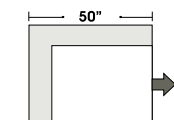

Right Angle Ottoman

ONE ARM

Right Arm Chair & 1/2

Left Arm 3 Seat Super Sofa

Right Arm Angle Chaise & 1/2

Right Arm 2 Seat Sofa

Left Arm 2 Seat Sofa

Right Arm 3 Seat Super Sofa

 **Special orders shipped within 4-6 weeks**

Actual Hard Frame Height - 26"

Note: All sizes are approximate.

07/06/2012

Suggested Configurations