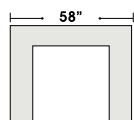

07/06/2012

STANDARD

3 Seat Super Sofa

2 Seat Sofa

Chair

Armless 2 Seat Sofa

Chair & 1/2f

Armless Chair & 1/2

 **Special orders shipped within 4-6 weeks**

Actual Hard Frame Height - 26"

Note: All sizes are approximate.

07/06/2012

Suggested Configurations