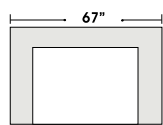

07/06/2012

STANDARD

3 Seat Super Sofa

2 Seat Sofa

Chair

Armless 2 Seat Sofa

Chair & 1/2f

Armless Chair & 1/2

 **Special orders shipped within 4-6 weeks**

Actual Hard Frame Height - 26"

Note: All sizes are approximate.

07/06/2012

Suggested Configurations