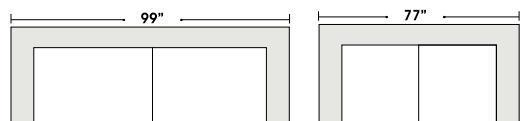

07/06/2012

STANDARD

3 Seat Super Sofa

2 Seat Sofa

Chair

Armless 2 Seat Sofa

Chair & 1/2f

Armless Chair & 1/2

 **Special orders shipped within 4-6 weeks**

Actual Hard Frame Height - 26"

Note: All sizes are approximate.

07/06/2012

Suggested Configurations