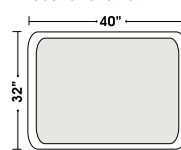

Curve & 1/2

2 Arm Right Angle Chaise & 1/2

2 Arm Left Angle Chaise & 1/2

OTTOMANS

Ottoman

Cocktail Ottoman

Jumbo Ottoman

Left Angle Ottoman

 **Special orders shipped within 4-6 weeks**

Actual Hard Frame Height - 26"

Note: All sizes are approximate.

07/06/2012

Suggested Configurations