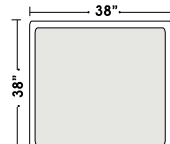

Curve & 1/2

2 Arm Right Angle Chaise & 1/2

2 Arm Left Angle Chaise & 1/2

OTTOMANS

Ottoman

Cocktail Ottoman

Jumbo Ottoman

Left Angle Ottoman

 **Special orders shipped within 4-6 weeks**

Actual Hard Frame Height - 26"

Note: All sizes are approximate.

07/06/2012

Suggested Configurations