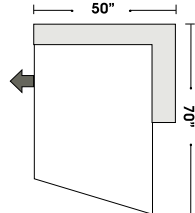

Right Angle Ottoman

ONE ARM

Right Arm Chair & 1/2

Left Arm 3 Seat Super Sofa

Right Arm Angle Chaise & 1/2

Right Arm 2 Seat Sofa

Left Arm 2 Seat Sofa

Right Arm 3 Seat Super Sofa

 **Special orders shipped within 4-6 weeks**

Actual Hard Frame Height - 26"

Note: All sizes are approximate.

07/06/2012

Suggested Configurations