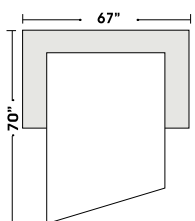

2 Arm Left Angle Chaise & 1/2

OTTOMANS