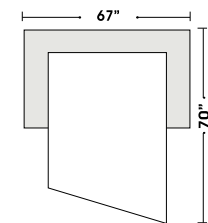

2 Arm Right Angle Chaise & 1/2