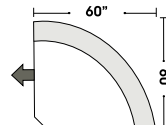

07/06/2012

STANDARD

3 Seat Super Sofa

2 Seat Sofa

Chair

Armless 2 Seat Sofa

Chair & 1/2f

Armless Chair & 1/2

 **Special orders shipped within 4-6 weeks**

Actual Hard Frame Height - 26"

Note: All sizes are approximate.

07/06/2012

Suggested Configurations