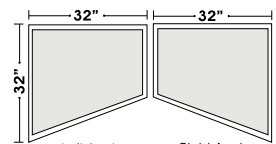

Curve & 1/2

2 Arm Right Angle Chaise & 1/2

2 Arm Left Angle Chaise & 1/2

OTTOMANS

Ottoman

Cocktail Ottoman

Jumbo Ottoman

Left Angle Ottoman

 **Special orders shipped within 4-6 weeks**

Actual Hard Frame Height - 26"

Note: All sizes are approximate.

07/06/2012

Suggested Configurations