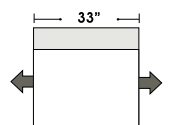

07/06/2012

STANDARD

3 Seat Super Sofa

2 Seat Sofa

Chair

Armless 2 Seat Sofa

Chair & 1/2f

Armless Chair & 1/2

 **Special orders shipped within 4-6 weeks**

Actual Hard Frame Height - 26"

Note: All sizes are approximate.

07/06/2012

Suggested Configurations