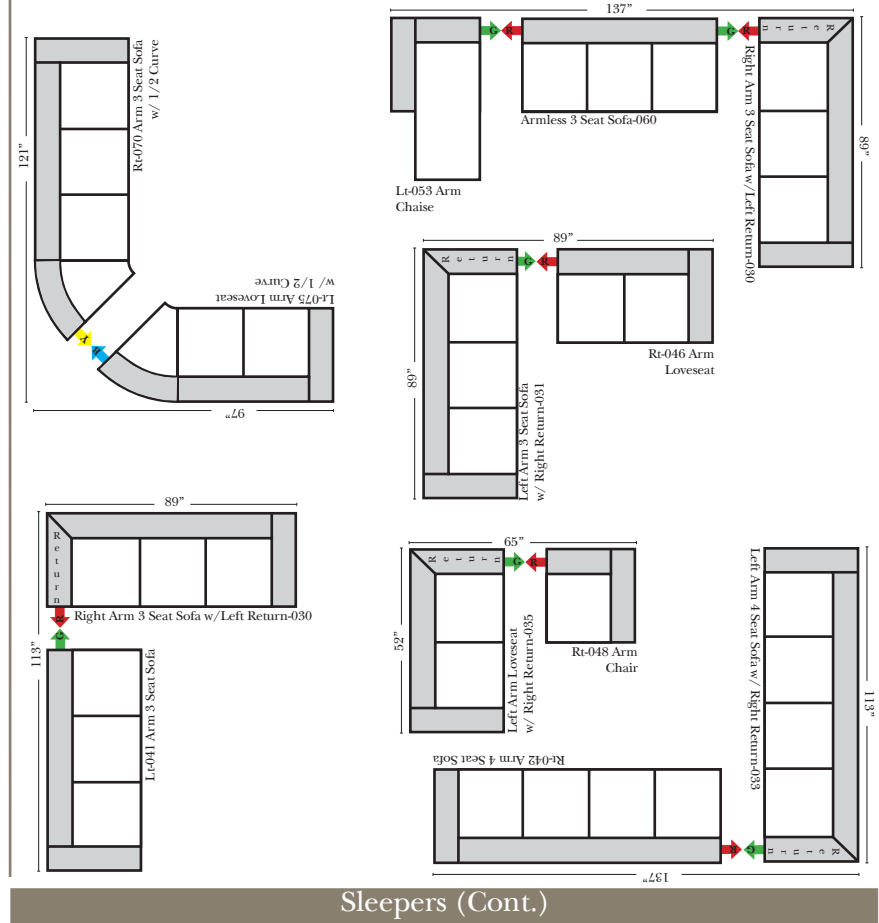

Standard & Ottomans

2 - Piece Curve Sectional

All Ottomans are 19" High

L-Shape / 90 Degree Sectional

Specifications & Options

Standard:

- Available in Full & Top Grain Leathers
- Available in Luxury Fabrics
- All Hardwood Frames
- Welt
- Nail Heads - Small Chrome
- Leg Color - Walnut

Sleeper Options : N/A on this style

Note:

All Dimensions are approximate, if accuracy is crucial, please contact us for validation of the dimensions shown. However, a 1" to 2" variance can still apply due to foam and upholstery.

Chaise & Conversation Sofas

Put Green Arrows with Red Arrows to Create Sectional Groups 
Put Orange Arrows with Tan Arrows to Create Sectional Groups 

Sleepers

Put Green Arrows with Red Arrows to Create Sectional Groups 
Put Blue Arrows with Yellow Arrows to Create Sectional Groups 

The Suggested Configurations below are only a sample of what the imagination can create, please enjoy creating the configuration that fits your lifestyle, using the ideas below and from the items on the opposite page.