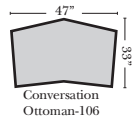

Chaise & Conversation Sofas

Put Green Arrows with Red Arrows to Create Sectional Groups
Put Orange Arrows with Tan Arrows to Create Sectional Groups