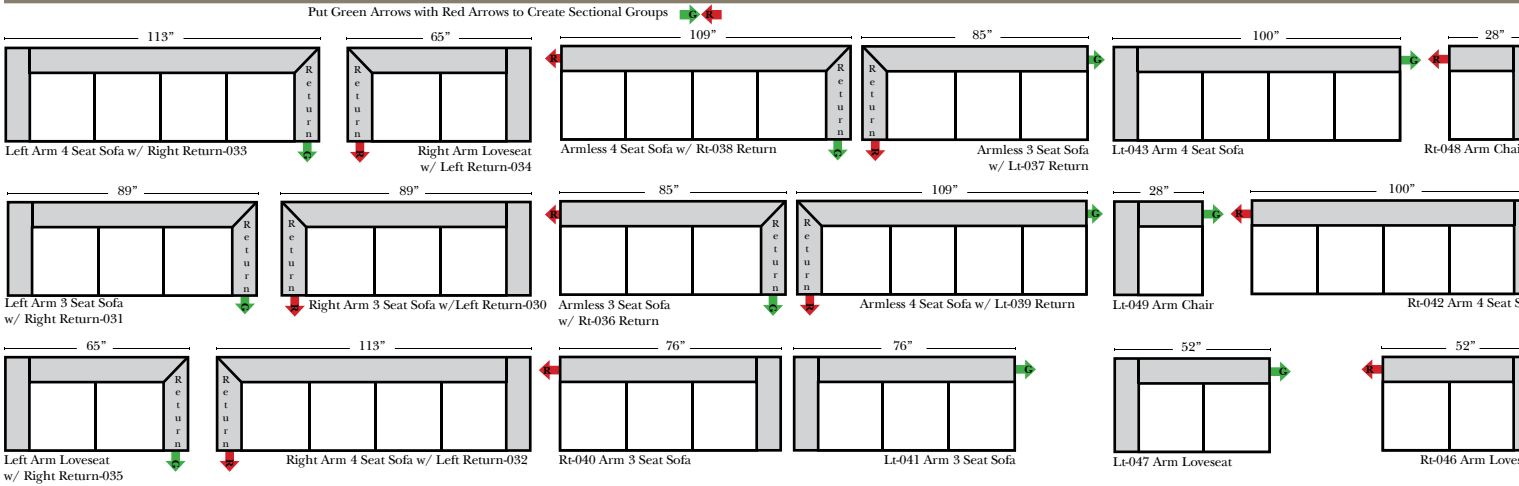

Standard & Ottomans

2 - Piece Curve Sectional

All Ottomans are 19" High

L-Shape / 90 Degree Sectional

Specifications & Options

Standard:

- Available in Full & Top Grain Leathers
- Available in Luxury Fabrics
- All Hardwood Frames
- Welt
- Nail Heads - Small Chrome
- Leg Color - Walnut

Sleeper Options : N/A on this style

Note:

All Dimensions are approximate, if accuracy is crucial, please contact us for validation of the dimensions shown. However, a 1" to 2" variance can still apply due to foam and upholstery.