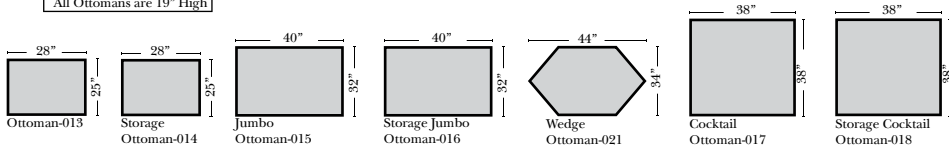

Standard & Ottomans

2 - Piece Curve Sectional

All Ottomans are 19" High

L-Shape / 90 Degree Sectional

Specifications & Options

Standard:

- Available in Full & Top Grain Leathers
- Available in Luxury Fabrics
- All Hardwood Frames
- Welt
- Nail Heads - Small Chrome
- Leg Color - Walnut

Sleeper Options : N/A on this style

Note:

All Dimensions are approximate, if accuracy is crucial, please contact us for validation of the dimensions shown. However, a 1" to 2" variance can still apply due to foam and upholstery.