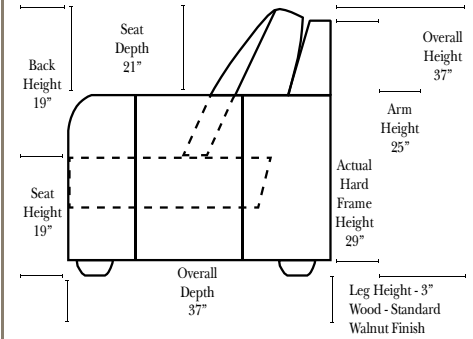

Standard & Ottomans

2 - Piece Curve Sectional

All Ottomans are 19" High

L-Shape / 90 Degree Sectional

Specifications & Options

Standard:

- Available in Full & Top Grain Leathers
- Available in Luxury Fabrics
- All Hardwood Frames
- Welt
- Nail Heads - Small Chrome
- Leg Color - Walnut

Sleeper Options : N/A on this style

Note:

All Dimensions are approximate, if accuracy is crucial, please contact us for validation of the dimensions shown. However, a 1" to 2" variance can still apply due to foam and upholstery.