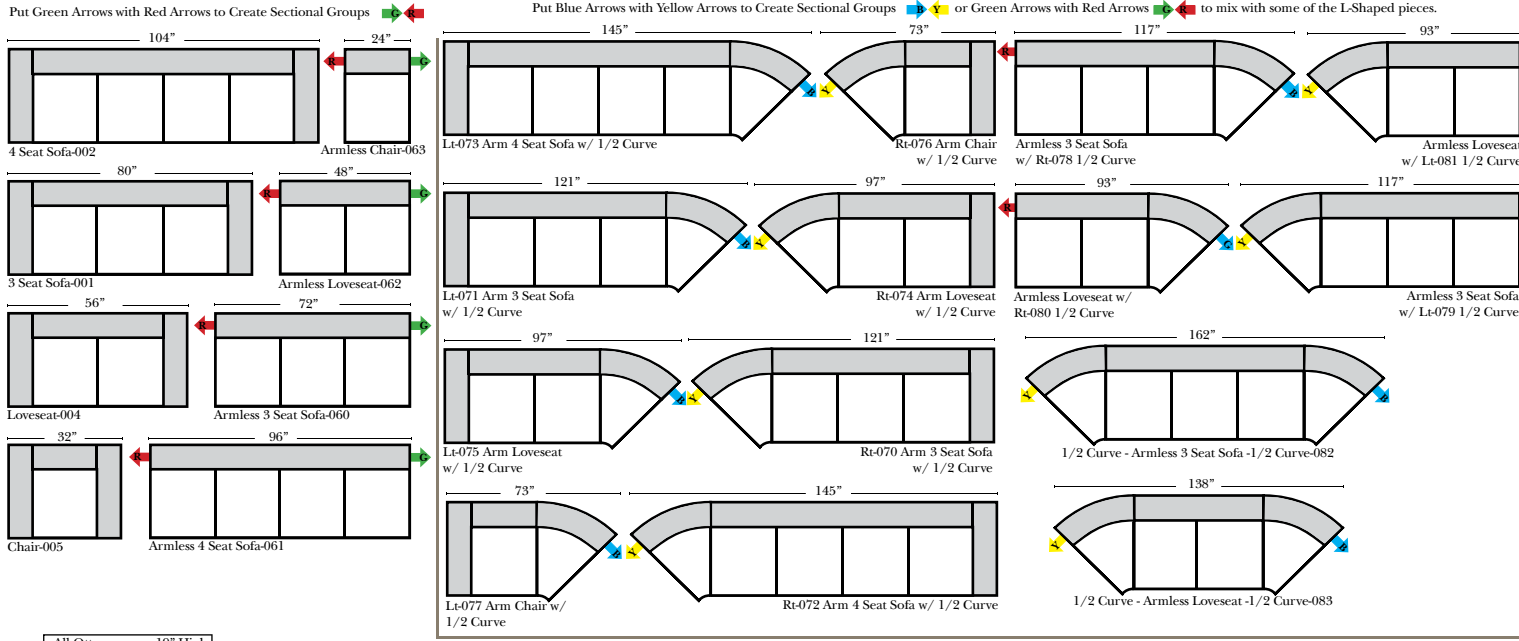

Standard & Ottomans

2 - Piece Curve Sectional

All Ottomans are 19" High

L-Shape / 90 Degree Sectional

Specifications & Options

Standard:

- Available in Full & Top Grain Leathers
- Available in Luxury Fabrics
- All Hardwood Frames
- Welt
- Nail Heads - Small Chrome
- Leg Color - Walnut

Options Available with No Additional Charge:

- Change Leg Color to: Cherry, Chocolate, Espresso, Honey Oak, & Shadow
- No. 33 Firm Foam

Options that have Additional Charges:

- Add Upholstered Swivel Base (2 Arm Chair Only)

Sleeper Options : N/A on this style

Note:

All Dimensions are approximate, if accuracy is crucial, please contact us for validation of the dimensions shown. However, a 1" to 2" variance can still apply due to foam and upholstery.