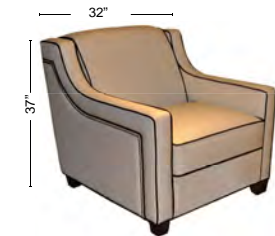

Sleeper Options : N/A on this style

Note:

All Dimensions are approximate, if accuracy is crucial, please contact us for validation of the dimensions shown. However, a 1" to 2" variance can still apply due to foam and upholstery.