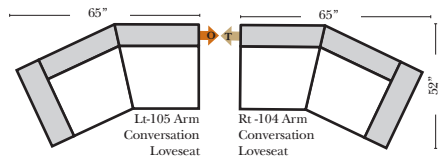

Chaise & Conversation Sofas

Put Green Arrows with Red Arrows to Create Sectional Groups
Put Orange Arrows with Tan Arrows to Create Sectional Groups