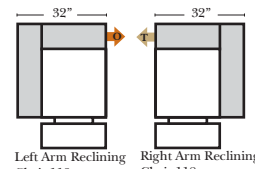

Sleeper Options: Full Size Available

- Add Standard Innerspring Mattress
- Add Deluxe Innerspring Mattress
- Add Air Dream Coil Mattress

Note:

All Dimensions are approximate, if accuracy is crucial, please contact us for validation of the dimensions shown. However, a 1" to 2" variance can still apply due to foam and upholstery.

L-Shape / 90 Degree Sectional

(All 4 seat items ship as one piece if stationary, two pieces if motion installed)

Chaise & Conversation Sectionals

Put Green Arrows with Red Arrows to Create Sectional Groups
Put Orange Arrows with Tan Arrows to Create Sectional Groups