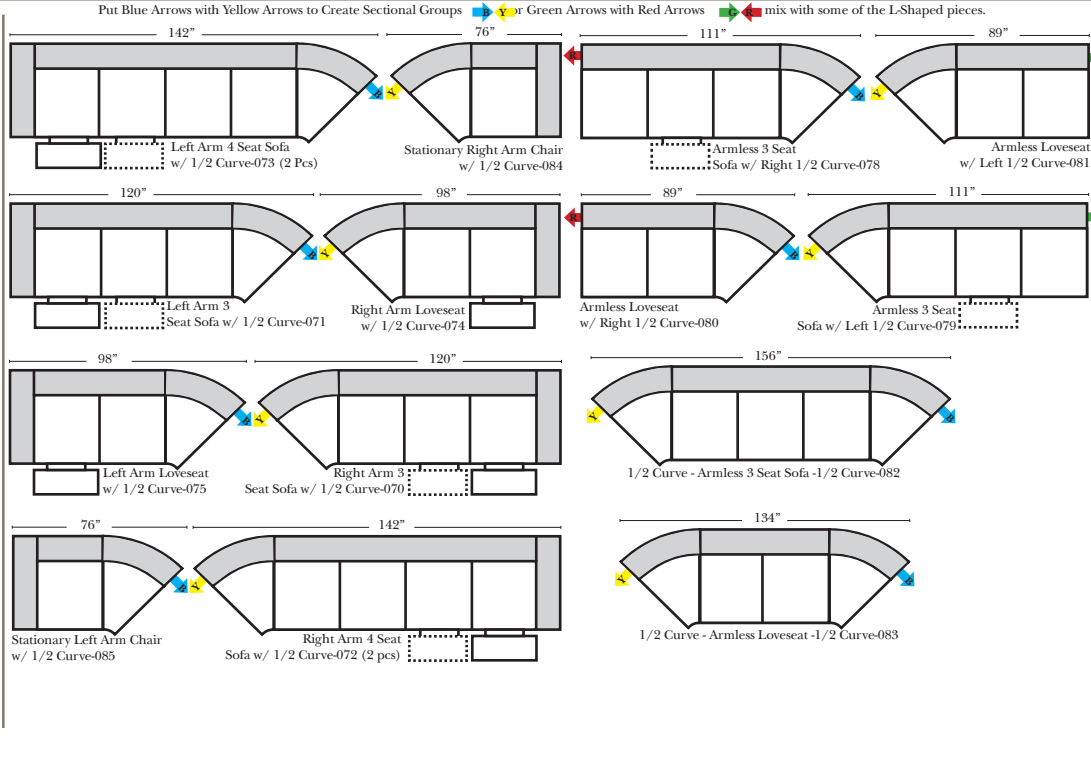

07/06/2012

Standard & Armless

(All 4 seat items ship as one piece if stationary, two pieces if motion installed)

Standard: Feature & Options

- Available in Full & Top Grain Leathers
- Available in Luxury Fabrics
- All Hardwood Frame

Options that have Additional Charges:

- Center Recliner (Symbol shows where available)
- Add Motorized Recliner Mechanism
- Add Swivel Recliner Base (2 Arm Recliner Only)
- Add Swivel Glider Mechanism (2 Arm Recliner Only)
- Add Upholstered Swivel Base (2 Arm Recliner Only)
- Add Motorized Swivel Glider (2 Arm Recliner Only)

Sleeper Options: Full Size Available

- Add Standard Innerspring Mattress
- Add Deluxe Innerspring Mattress
- Add Air Dream Coil Mattress

Note:

All Dimensions are approximate, if accuracy is crucial, please contact us for validation of the dimensions shown. However, a 1" to 2" variance can still apply due to foam and upholstery.

L-Shape / 90 Degree Sectional

(All 4 seat items ship as one piece if stationary, two pieces if motion installed)

Chaise & Conversation Sectionals

Put Green Arrows with Red Arrows to Create Sectional Groups
Put Orange Arrows with Tan Arrows to Create Sectional Groups