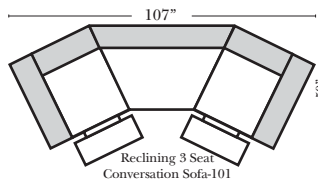

Sleeper Options: Full Size Available

- Add Standard Innerspring Mattress
- Add Deluxe Innerspring Mattress
- Add Air Dream Coil Mattress

Note:

All Dimensions are approximate, if accuracy is crucial, please contact us for validation of the dimensions shown. However, a 1" to 2" variance can still apply due to foam and upholstery.

L-Shape / 90 Degree Sectional

(All 4 seat items ship as one piece if stationary, two pieces if motion installed)

Chaise & Conversation Sectionals

Put Green Arrows with Red Arrows to Create Sectional Groups
Put Orange Arrows with Tan Arrows to Create Sectional Groups