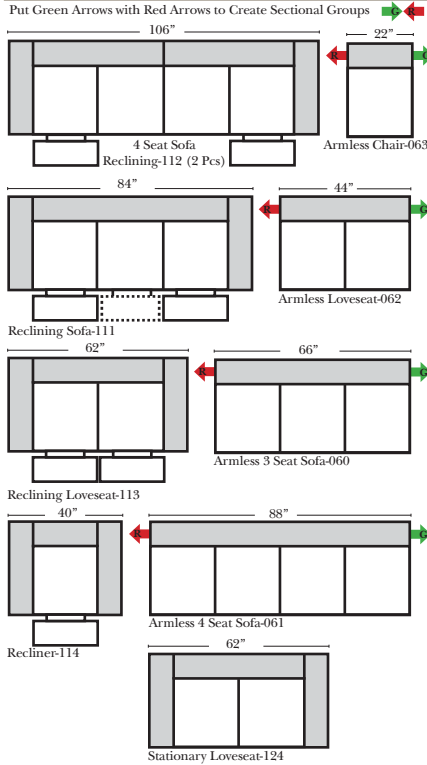

07/06/2012

Standard & Armless

(All 4 seat items ship as one piece if stationary, two pieces if motion installed)

Standard: Feature & Options

- Available in Full & Top Grain Leathers
- Available in Luxury Fabrics
- All Hardwood Frame

Sleeper Options: Full Size Available

- Add Standard Innerspring Mattress
- Add Deluxe Innerspring Mattress
- Add Air Dream Coil Mattress

Note:

All Dimensions are approximate, if accuracy is crucial, please contact us for validation of the dimensions shown. However, a 1" to 2" variance can still apply due to foam and upholstery.

L-Shape / 90 Degree Sectional

(All 4 seat items ship as one piece if stationary, two pieces if motion installed)

Chaise & Conversation Sectionals

Put Green Arrows with Red Arrows to Create Sectional Groups
Put Orange Arrows with Tan Arrows to Create Sectional Groups