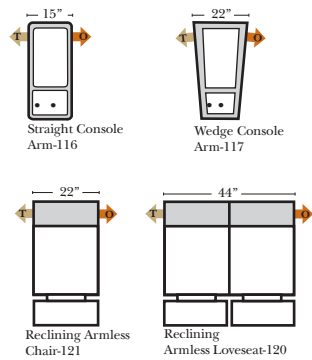

Sleeper Options: Full Size Available

- Add Standard Innerspring Mattress
- Add Deluxe Innerspring Mattress
- Add Air Dream Coil Mattress

Note:

All Dimensions are approximate, if accuracy is crucial, please contact us for validation of the dimensions shown. However, a 1" to 2" variance can still apply due to foam and upholstery.

L-Shape / 90 Degree Sectional

(All 4 seat items ship as one piece if stationary, two pieces if motion installed)

Chaise & Conversation Sectionals

Put Green Arrows with Red Arrows to Create Sectional Groups
Put Orange Arrows with Tan Arrows to Create Sectional Groups