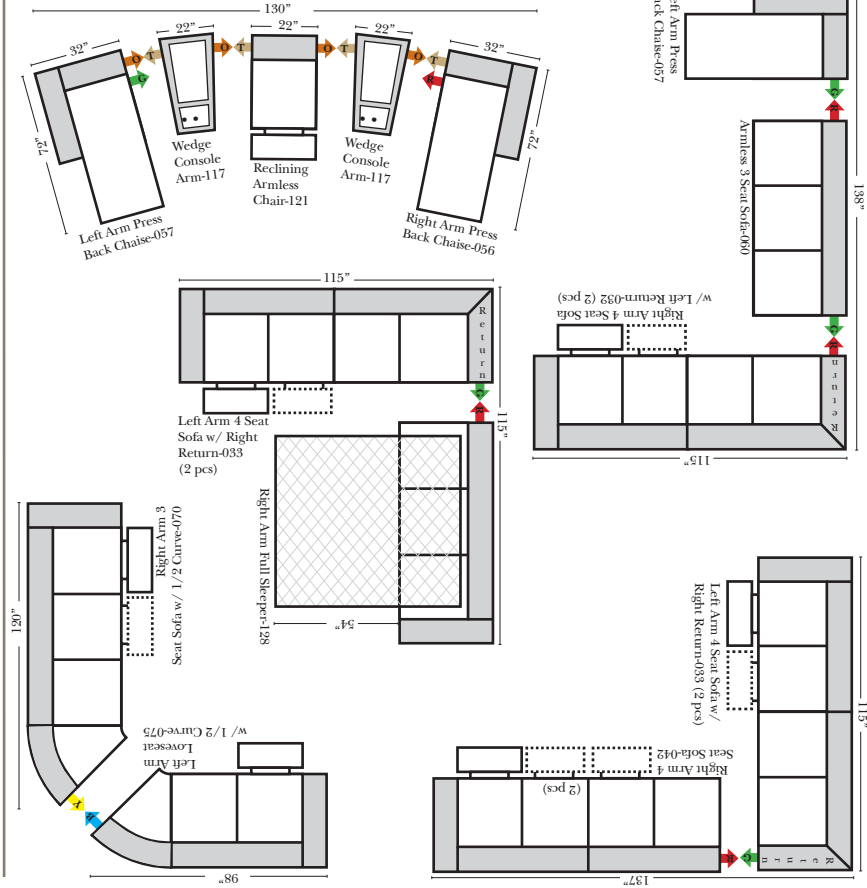

Sleeper Options: Full Size Available

- Add Standard Innerspring Mattress
- Add Deluxe Innerspring Mattress
- Add Air Dream Coil Mattress

Note:

All Dimensions are approximate, if accuracy is crucial, please contact us for validation of the dimensions shown. However, a 1" to 2" variance can still apply due to foam and upholstery.

L-Shape / 90 Degree Sectional

(All 4 seat items ship as one piece if stationary, two pieces if motion installed)

Chaise & Conversation Sectionals

Put Green Arrows with Red Arrows to Create Sectional Groups
Put Orange Arrows with Tan Arrows to Create Sectional Groups

Sleepers

Put Green Arrows with Red Arrows to Create Sectional Groups
Put Blue Arrows with Yellow Arrows to Create Sectional Groups

Suggested Configurations

07/06/2012

The Suggested Configurations below are only a sample of what the imagination can create, please enjoy creating the configuration that fits your lifestyle, using the ideas below and from the items on the opposite page.