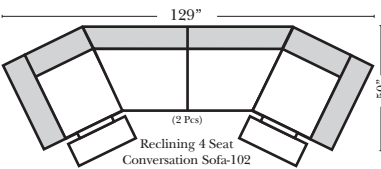

Sleeper Options: Full Size Available

- Add Standard Innerspring Mattress
- Add Deluxe Innerspring Mattress
- Add Air Dream Coil Mattress

Note:

All Dimensions are approximate, if accuracy is crucial, please contact us for validation of the dimensions shown. However, a 1" to 2" variance can still apply due to foam and upholstery.

L-Shape / 90 Degree Sectional

(All 4 seat items ship as one piece if stationary, two pieces if motion installed)

Chaise & Conversation Sectionals

Put Green Arrows with Red Arrows to Create Sectional Groups
Put Orange Arrows with Tan Arrows to Create Sectional Groups