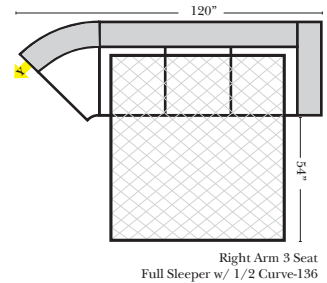

Sleepers

Put Green Arrows with Red Arrows to Create Sectional Groups
Put Blue Arrows with Yellow Arrows to Create Sectional Groups