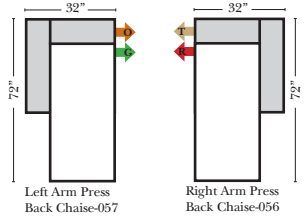

Sleeper Options: Full Size Available

- Add Standard Innerspring Mattress
- Add Deluxe Innerspring Mattress
- Add Air Dream Coil Mattress

Note:

All Dimensions are approximate, if accuracy is crucial, please contact us for validation of the dimensions shown. However, a 1" to 2" variance can still apply due to foam and upholstery.

L-Shape / 90 Degree Sectional

(All 4 seat items ship as one piece if stationary, two pieces if motion installed)

Chaise & Conversation Sectionals

Put Green Arrows with Red Arrows to Create Sectional Groups
Put Orange Arrows with Tan Arrows to Create Sectional Groups