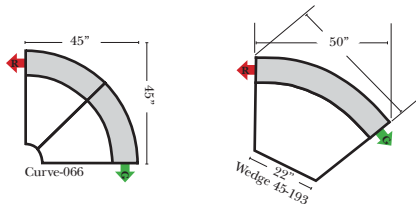

Chaise & Conversation Sectionals

Put Green Arrows with Red Arrows to Create Sectional Groups
Put Orange Arrows with Tan Arrows to Create Sectional Groups