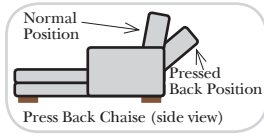

Sleeper Options: Full Size Available

- Add Standard Innerspring Mattress
- Add Deluxe Innerspring Mattress
- Add Air Dream Coil Mattress

Note:

All Dimensions are approximate, if accuracy is crucial, please contact us for validation of the dimensions shown. However, a 1" to 2" variance can still apply due to foam and upholstery.

L-Shape / 90 Degree Sectional

(All 4 seat items ship as one piece if stationary, two pieces if motion installed)

Chaise & Conversation Sectionals

Put Green Arrows with Red Arrows to Create Sectional Groups
Put Orange Arrows with Tan Arrows to Create Sectional Groups