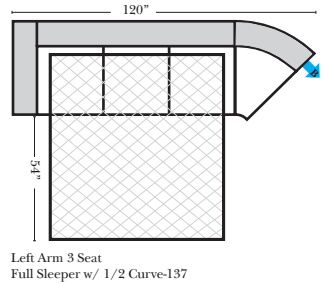

Sleepers

Put Green Arrows with Red Arrows to Create Sectional Groups
Put Blue Arrows with Yellow Arrows to Create Sectional Groups