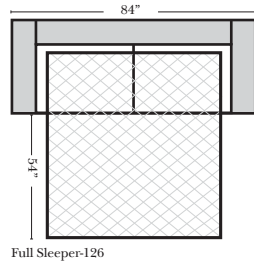

Sleepers

Put Green Arrows with Red Arrows to Create Sectional Groups
Put Blue Arrows with Yellow Arrows to Create Sectional Groups