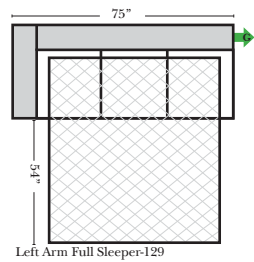

Sleepers

Put Green Arrows with Red Arrows to Create Sectional Groups
Put Blue Arrows with Yellow Arrows to Create Sectional Groups