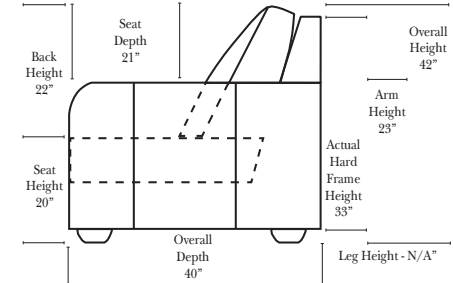

07/06/2012

Standard & Armless

(All 4 seat items ship as one piece if stationary, two pieces if motion installed)