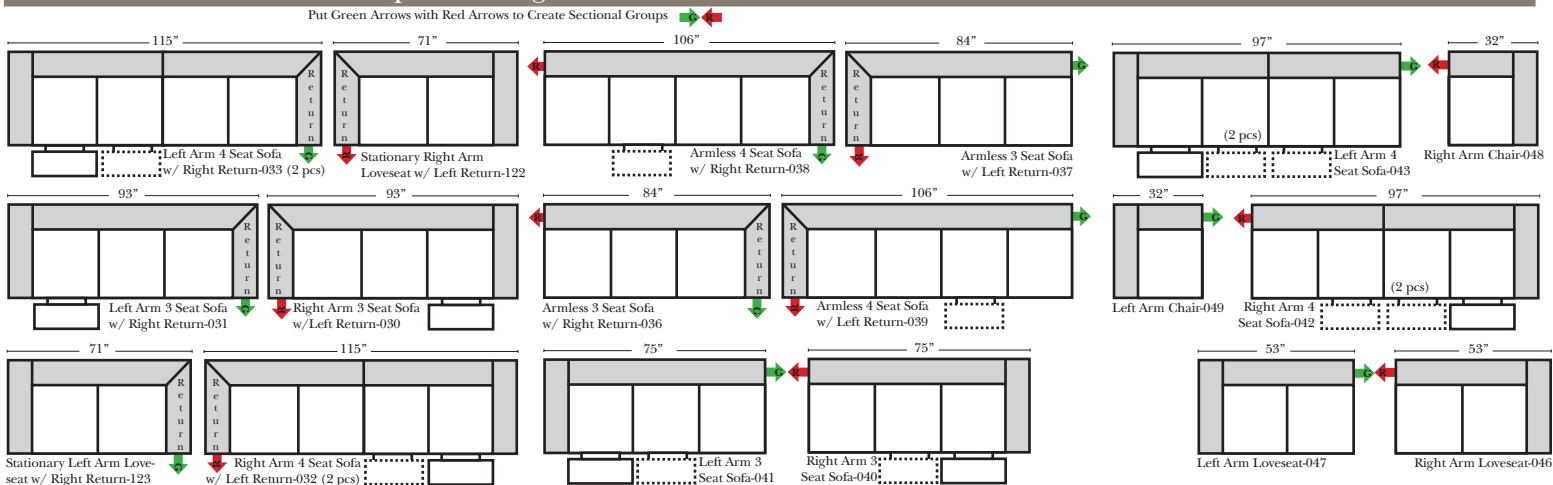

Sleeper Options: Full Size Available

- Add Standard Innerspring Mattress
- Add Deluxe Innerspring Mattress
- Add Air Dream Coil Mattress

Note:

All Dimensions are approximate, if accuracy is crucial, please contact us for validation of the dimensions shown. However, a 1" to 2" variance can still apply due to foam and upholstery.

L-Shape / 90 Degree Sectional

(All 4 seat items ship as one piece if stationary, two pieces if motion installed)

Chaise & Conversation Sectionals

Put Green Arrows with Red Arrows to Create Sectional Groups
Put Orange Arrows with Tan Arrows to Create Sectional Groups