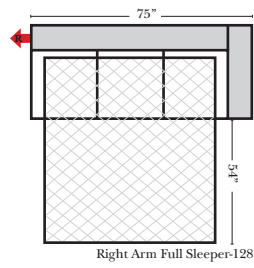

Sleepers

Put Green Arrows with Red Arrows to Create Sectional Groups
Put Blue Arrows with Yellow Arrows to Create Sectional Groups