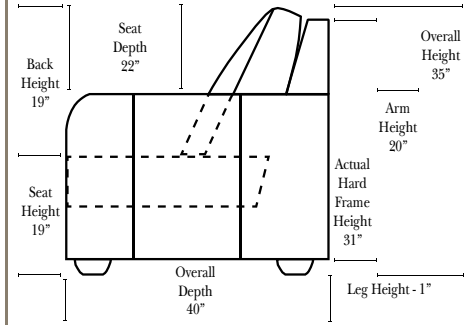

1 Seat Sofa-001

Loveseat-004

Chair-005

Ottoman-013

All Ottomans are 19" high

Specifications & Options

Standard:

- Available in Full & Top Grain Leathers
- All Hardwood Frames
- 1" Plastic Legs

Options Available with No Additional Charge:

- Contrast Stitch available (Natural Color Only)
- No. 33 Firm Foam

Options that have Additional Charges:

N/A

Sleeper Options : N/A on this style

Note:

All Dimensions are approximate, if accuracy is crucial, please contact us for validation of the dimensions shown. However, a 1" to 2" variance can still apply due to foam and upholstery.