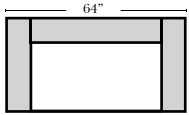

1 Seat Sofa-001

Loveseat-004

Chair-005

Ottoman-013

All Ottomans are 19" high

Specifications & Options

Standard:

- Available in Full & Top Grain Leathers
- All Hardwood Frames
- 1" Plastic Legs

Options Available with No Additional Charge:

- Contrast Stitch available (Natural Color Only)
- No. 33 Firm Foam

Options that have Additional Charges:

N/A

Sleeper Options : N/A on this style

Note:

All Dimensions are approximate, if accuracy is crucial, please contact us for validation of the dimensions shown. However, a 1" to 2" variance can still apply due to foam and upholstery.