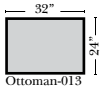

1 Seat Sofa-001

Loveseat-004

Chair-005

Ottoman-013

All Ottomans are 19" high

Specifications & Options

Standard:

- Available in Full & Top Grain Leathers
- All Hardwood Frames
- 1" Plastic Legs

Options Available with No Additional Charge:

- Contrast Stitch available (Natural Color Only)
- No. 33 Firm Foam

Options that have Additional Charges:

N/A

Sleeper Options : N/A on this style

Note:

All Dimensions are approximate, if accuracy is crucial, please contact us for validation of the dimensions shown. However, a 1" to 2" variance can still apply due to foam and upholstery.