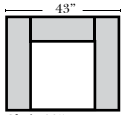

1 Seat Sofa-001

Loveseat-004

Chair-005

Ottoman-013

All Ottomans are 19" high

Specifications & Options

Standard:

- Available in Full & Top Grain Leathers
- All Hardwood Frames
- 1" Plastic Legs

Options Available with No Additional Charge:

- Contrast Stitch available (Natural Color Only)
- No. 33 Firm Foam

Options that have Additional Charges:

N/A

Sleeper Options : N/A on this style

Note:

All Dimensions are approximate, if accuracy is crucial, please contact us for validation of the dimensions shown. However, a 1" to 2" variance can still apply due to foam and upholstery.