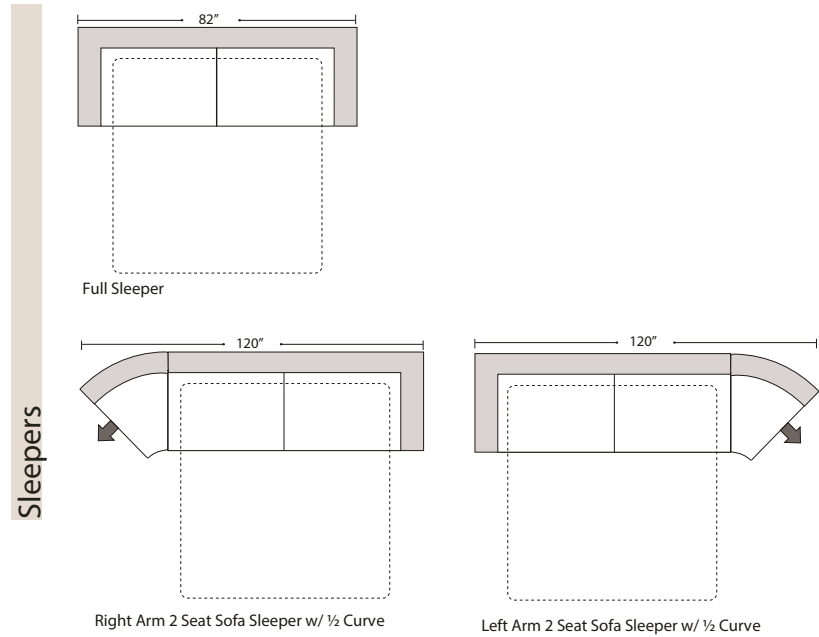

Personalizing Comfort

07/06/2012

Features

Standard:

- All Full or Top-Grain Leather
- All hardwood frames
- Recliner

Options:

- Motorized Recliner Unit (Additional Charges Apply)
- Center Seat Recliner (Additional Charges Apply)

Sleeper Options:

- Deluxe Full Mattress (Additional Charges Apply)
- Air Dream Full Mattress (Additional Charges Apply)

Special orders shipped within 4-6 weeks

07/06/2012

Suggested Configurations