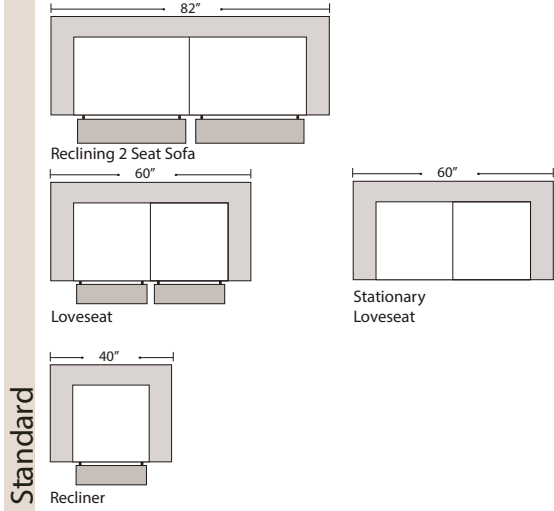

Personalizing Comfort

07/06/2012

Features

Standard:

- All Full or Top-Grain Leather
- All hardwood frames
- Recliner

Options:

- Motorized Recliner Unit (Additional Charges Apply)
- Center Seat Recliner (Additional Charges Apply)

Sleeper Options:

- Deluxe Full Mattress (Additional Charges Apply)
- Air Dream Full Mattress (Additional Charges Apply)

Special orders shipped within 4-6 weeks

07/06/2012

Suggested Configurations