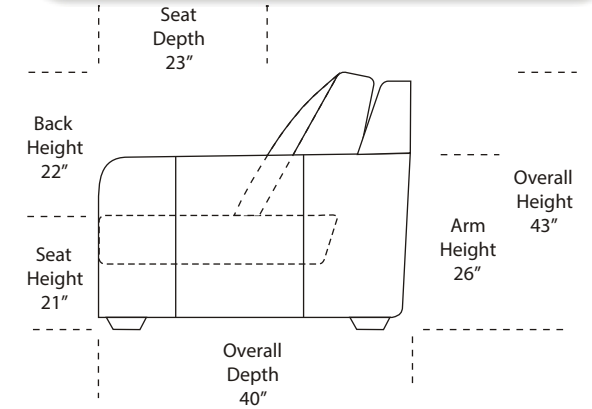

Sleeper Options:

- Deluxe Full Mattress (Additional Charges Apply)
- Air Dream Full Mattress (Additional Charges Apply)

Special orders shipped within 4-6 weeks

07/06/2012

Suggested Configurations