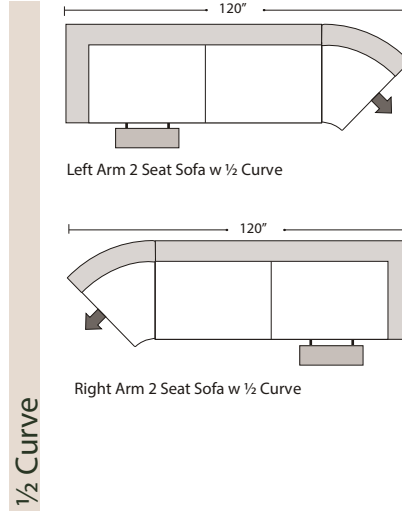

Personalizing Comfort