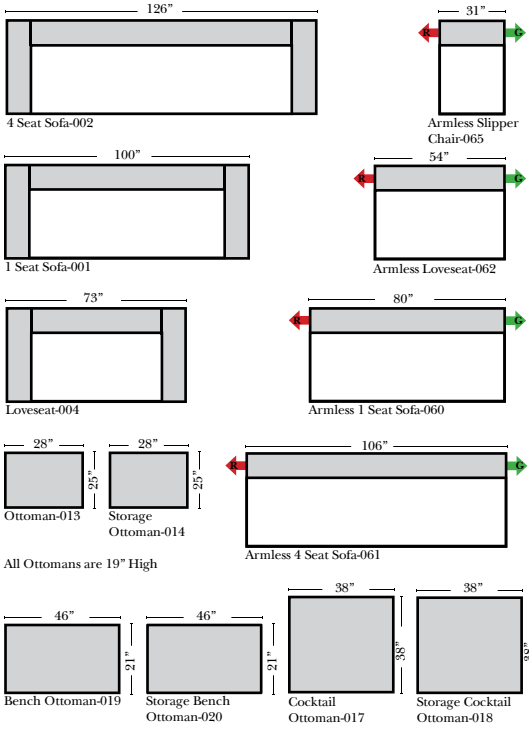

Standard, Armless & Ottomans

Put Green Arrows with Red Arrows to Create Sectional Groups

Bumper Chaise & Return Chaise

Green Arrows with Red Arrows to mix with some of the L-Shaped pieces.

Suggested Configurations

Sleeper Options: (No Sleepers are available for this style)

Note:

All Dimensions are approximate, if accuracy is crucial, please contact us for validation of the dimensions shown. However, a 1" to 2" variance can still apply due to foam and upholstery.

L-Shape / 90 Degree Sectional (All 4 seat items ship as one piece if stationary, two pieces if motion installed)

Put Green Arrows with Red Arrows to Create Sectional Groups