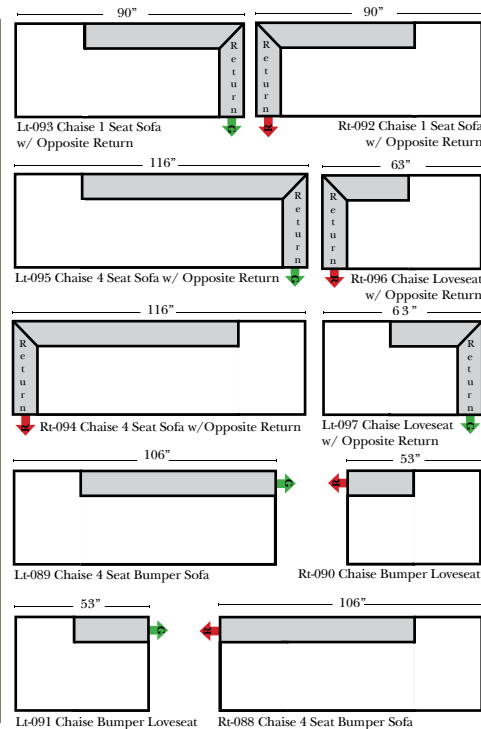

Standard, Armless & Ottomans

Put Green Arrows with Red Arrows to Create Sectional Groups

Bumper Chaise & Return Chaise

Green Arrows with Red Arrows to mix with some of the L-Shaped pieces.

Suggested Configurations

Sleeper Options: (No Sleepers are available for this style)

Note:

All Dimensions are approximate, if accuracy is crucial, please contact us for validation of the dimensions shown. However, a 1" to 2" variance can still apply due to foam and upholstery.

L-Shape / 90 Degree Sectional (All 4 seat items ship as one piece if stationary, two pieces if motion installed)

Put Green Arrows with Red Arrows to Create Sectional Groups