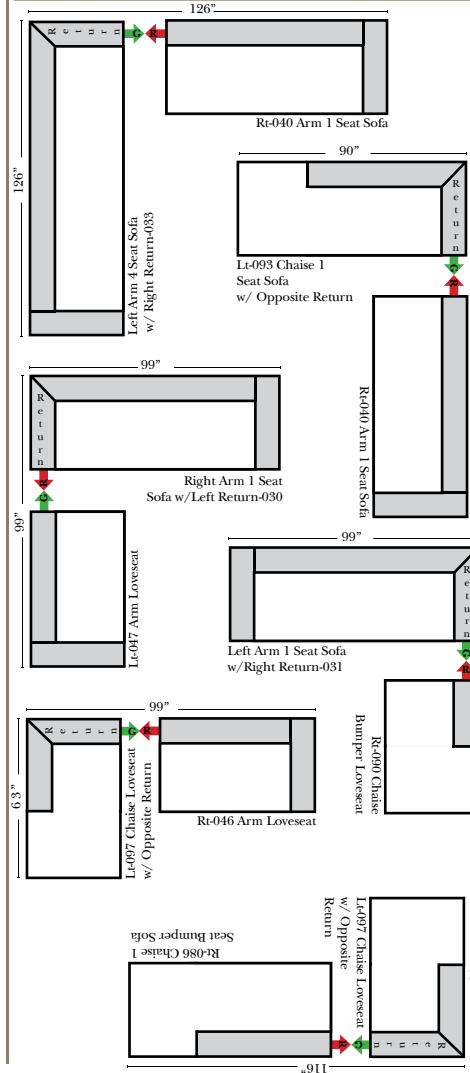

Standard, Armless & Ottomans

Put Green Arrows with Red Arrows to Create Sectional Groups

Bumper Chaise & Return Chaise

Green Arrows with Red Arrows to mix with some of the L-Shaped pieces.

Suggested Configurations

Sleeper Options: (No Sleepers are available for this style)

Note:

All Dimensions are approximate, if accuracy is crucial, please contact us for validation of the dimensions shown. However, a 1" to 2" variance can still apply due to foam and upholstery.

L-Shape / 90 Degree Sectional (All 4 seat items ship as one piece if stationary, two pieces if motion installed)

Put Green Arrows with Red Arrows to Create Sectional Groups