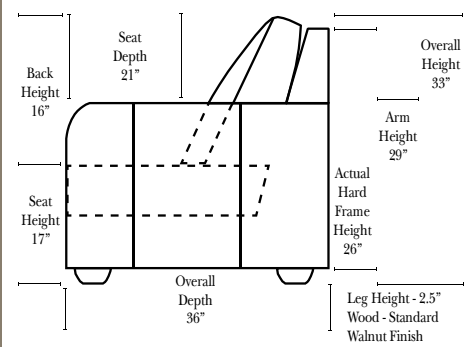

Suggested Configurations