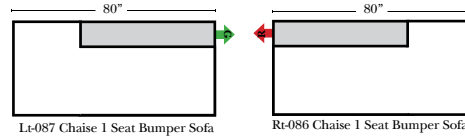

Bumper Chaise & Return Chaise

Green Arrows with Red Arrows to mix with some of the L-Shaped pieces.