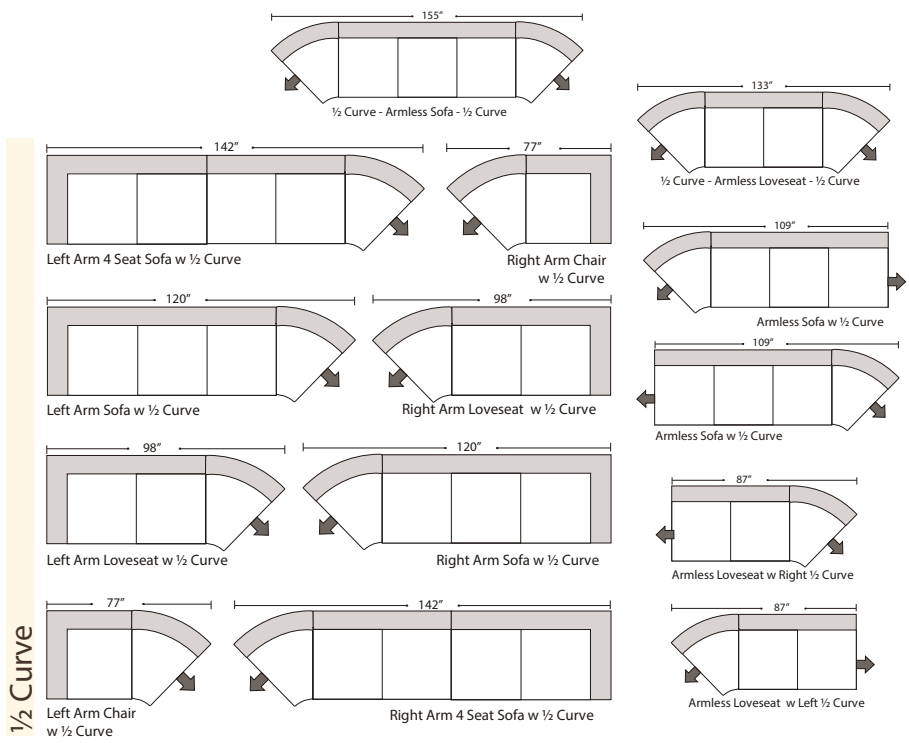

Features

07/06/2012

Standard:

- All Full or Top-Grain Leather
- All hardwood frames

Options:

- Down Seats (Additional Charges Apply)
- Down Backs (Additional Charges Apply)
- No. 33 Firm Seating

Special orders shipped within 4-6 weeks

Note: All sizes are approximate.

07/06/2012

Suggested Configurations