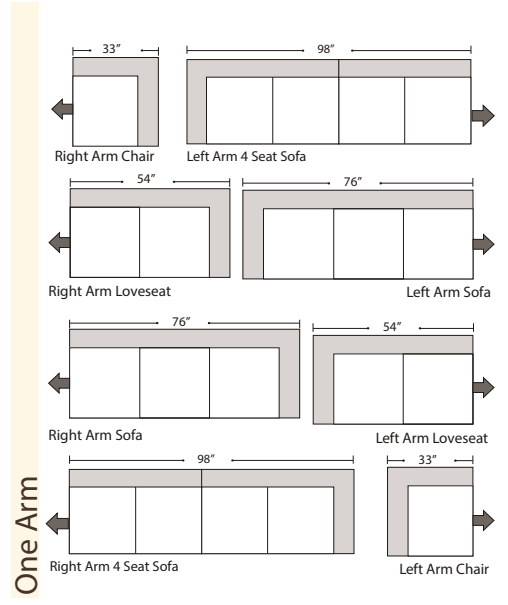

Features

07/06/2012

Standard:

- All Full or Top-Grain Leather
- All hardwood frames

Options:

- Down Seats (Additional Charges Apply)
- Down Backs (Additional Charges Apply)
- No. 33 Firm Seating

Special orders shipped within 4-6 weeks

Note: All sizes are approximate.

07/06/2012

Suggested Configurations