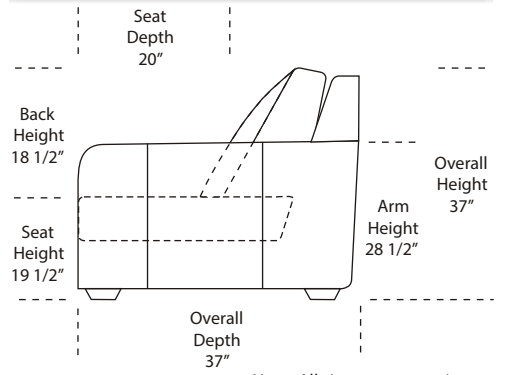

Features

07/06/2012

Standard:

- All Full or Top-Grain Leather
- All hardwood frames

Options:

- Down Seats (Additional Charges Apply)
- Down Backs (Additional Charges Apply)
- No. 33 Firm Seating

Special orders shipped within 4-6 weeks

Note: All sizes are approximate.

07/06/2012

Suggested Configurations