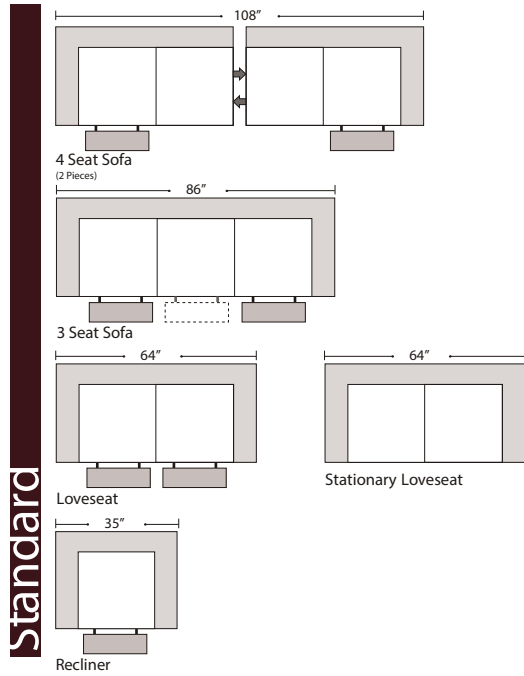

07/06/2012

Features

Standard:

- All Full or Top-Grain Leather
- All hardwood frames
- Recliner

Options:

- Motorized Recliner Unit (Additional Charges Apply)
- Center Seat Recliner (Additional Charges Apply)