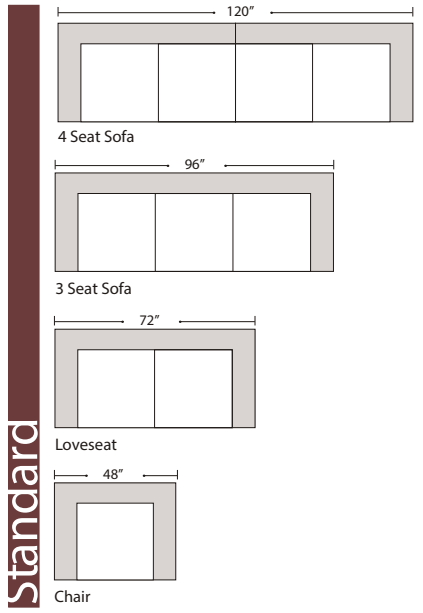

Personalizing Comfort

07/06/2012

Features

Standard:

- All Full or Top-Grain Leather
- All hardwood frames

Options:

- Down Seats (Additional Charges Apply)
- Down Backs (Additional Charges Apply)
- No. 33 Firm Seating

Sleeper Options:

- Deluxe Queen Mattress (Additional Charges Apply)
- Air Dream Queen Mattress (Additional Charges Apply)

Special orders shipped within 4-6 weeks

Note: All sizes are approximate.