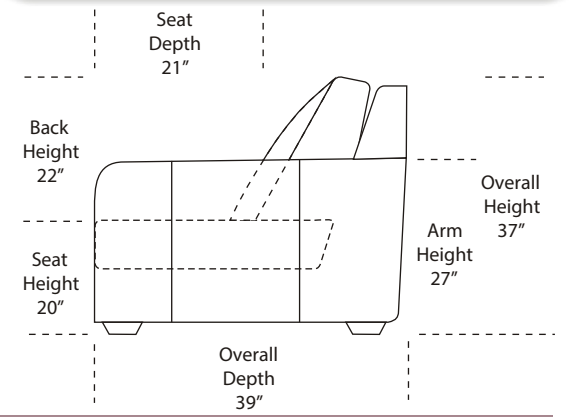

Personalizing Comfort

07/06/2012

Features

Standard:

- All Full or Top-Grain Leather
- All hardwood frames

Options:

- Down Seats (Additional Charges Apply)
- Down Backs (Additional Charges Apply)
- No. 33 Firm Seating

Sleeper Options:

- Deluxe Queen Mattress (Additional Charges Apply)
- Air Dream Queen Mattress (Additional Charges Apply)

Special orders shipped within 4-6 weeks

Note: All sizes are approximate.