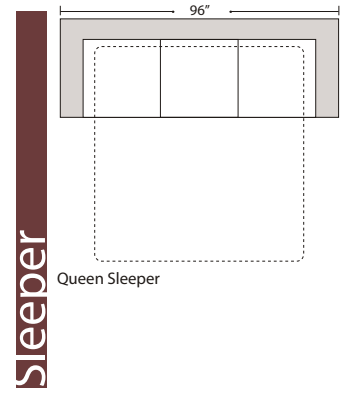

Personalizing Comfort

07/06/2012

Features

Standard:

- All Full or Top-Grain Leather
- All hardwood frames

Options:

- Down Seats (Additional Charges Apply)
- Down Backs (Additional Charges Apply)
- No. 33 Firm Seating

Sleeper Options:

- Deluxe Queen Mattress (Additional Charges Apply)
- Air Dream Queen Mattress (Additional Charges Apply)

Special orders shipped within 4-6 weeks

Note: All sizes are approximate.