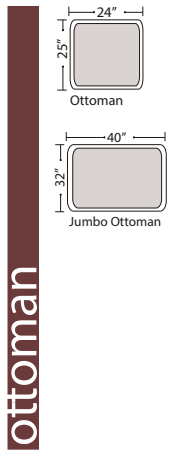

Personalizing Comfort

07/06/2012

Features

Standard:

- All Full or Top-Grain Leather
- All hardwood frames

Options:

- Down Seats (Additional Charges Apply)
- Down Backs (Additional Charges Apply)
- No. 33 Firm Seating