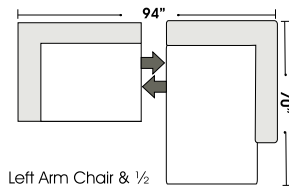

Left Arm Chair & 1/2 Chaise
+
Right Arm Chair & 1/2 Chaise