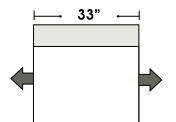

Armless Chair & 1/2