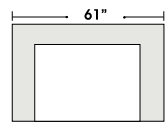

07/06/2012

STANDARD

3 Seat Super Sofa

2 Seat Sofa

Loveseat

Chair

Armless 2 Seat Sofa

Chair And A Half

Special orders shipped within 4-6 weeks

Actual Hard Frame Height - 26"

Note: All sizes are approximate.

07/06/2012

Suggested Configurations

Left Arm 2 Seat Sofa
 +
 Right Arm Chair & 1/2 Chaise

Right Arm 2 Seat Sofa
 +
 Left Arm Chair & 1/2 Chaise