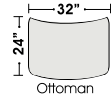

07/06/2012

STANDARD

OTTOMANS

Ottoman

ONE ARM

Features

Standard:

- All Full or Top-Grain Leather
- All hardwood frames
- Coffee Bean Leg

Options:

- Down Seats (Additional Charges Apply)
- Down Backs (Additional Charges Apply)
- No. 33 Firm Seating
- Chrome Legs

Special orders shipped within 4-6 weeks

Actual Hard Frame Height - 26"

Note: All sizes are approximate.