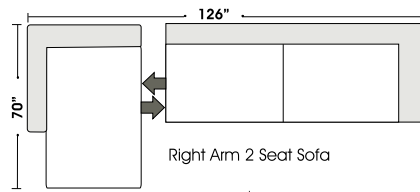

Special orders shipped within 4-6 weeks

Actual Hard Frame Height - 26"

Note: All sizes are approximate.

07/06/2012

Suggested Configurations

Left Arm 2 Seat Sofa
 +
 Right Arm Chair & 1/2 Chaise

Right Arm 2 Seat Sofa
 +
 Left Arm Chair & 1/2 Chaise