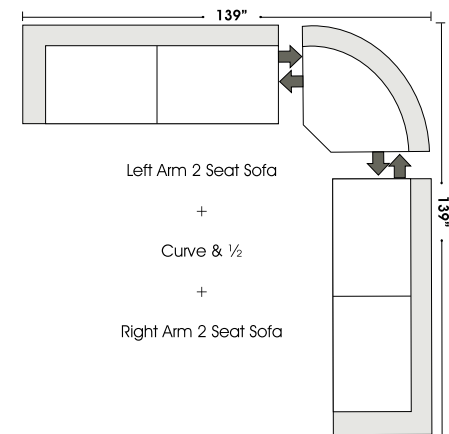

Special orders shipped within 4-6 weeks

Actual Hard Frame Height - 26"

Note: All sizes are approximate.

07/06/2012

Suggested Configurations

Left Arm 2 Seat Sofa
 +
 Right Arm Chair & 1/2 Chaise

Right Arm 2 Seat Sofa
 +
 Left Arm Chair & 1/2 Chaise

Left Arm Chair & 1/2
 +
 Curve & 1/2
 +
 Armless Chair & 1/2
 +
 Right Arm Chair & 1/2 Chaise

Left Arm Chair & 1/2 Chaise
 +
 Armless 2 Seat Sofa
 +
 Curve & 1/2
 +
 Right Arm 2 Seat Sofa

Right Arm Chair & 1/2 Chaise
 +
 Left Arm Chair & 1/2 Chaise

Left Arm Chair & 1/2 Chaise
 +
 Right Arm Chair & 1/2 Chaise

Left Arm Chair & 1/2 Chaise
 +
 Right Arm Chair & 1/2 Chaise

Left Arm 2 Seat Sofa
 +
 Curve & 1/2
 +
 Right Arm 2 Seat Sofa