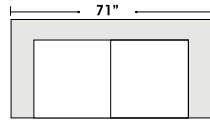

07/06/2012

STANDARD

3 Seat Super Sofa

2 Seat Sofa

Loveseat

Chair

Armless 2 Seat Sofa

Chair And A Half

Special orders shipped within 4-6 weeks

Actual Hard Frame Height - 26"

Note: All sizes are approximate.

07/06/2012

Suggested Configurations

Left Arm 2 Seat Sofa
 +
 Right Arm Chair & 1/2 Chaise

Right Arm 2 Seat Sofa
 +
 Left Arm Chair & 1/2 Chaise