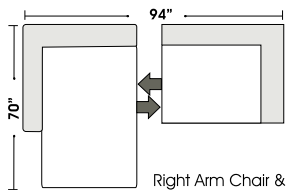

Special orders shipped within 4-6 weeks

Actual Hard Frame Height - 26"

Note: All sizes are approximate.

07/06/2012

Suggested Configurations

Left Arm 2 Seat Sofa
 +
 Right Arm Chair & 1/2 Chaise

Right Arm 2 Seat Sofa
 +
 Left Arm Chair & 1/2 Chaise

Left Arm Chair & 1/2
 +
 Curve & 1/2
 +
 Armless Chair & 1/2
 +
 Right Arm Chair & 1/2 Chaise

Left Arm Chair & 1/2 Chaise
 +
 Armless 2 Seat Sofa
 +
 Curve & 1/2
 +
 Right Arm 2 Seat Sofa

Right Arm Chair & 1/2 Chaise
 +
 Left Arm Chair & 1/2 Chaise