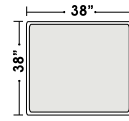

Armless Chair & 1/2

Curve & 1/2

OTTOMANS

Ottoman

Tavolo Cocktail Ottoman

Jumbo Ottoman

ONE ARM

Right Arm Chair & 1/2

Special orders shipped within 4-6 weeks

Actual Hard Frame Height - 26"

Note: All sizes are approximate.

07/06/2012

Suggested Configurations

Left Arm 2 Seat Sofa
 +
 Right Arm Chair & 1/2 Chaise

Right Arm 2 Seat Sofa
 +
 Left Arm Chair & 1/2 Chaise