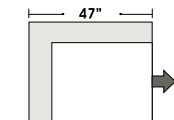

Left Arm 3 Seat Super Sofa

Right Arm Chair 1/2 Chaise

Right Arm 2 Seat Sofa

Left Arm 2 Seat Sofa

Right Arm 3 Seat Super Sofa

Left Arm Chair & 1/2

Left Arm Chair 1/2 Chaise

Features

Special orders shipped within 4-6 weeks

Actual Hard Frame Height - 26"

Note: All sizes are approximate.

07/06/2012

Suggested Configurations

Left Arm 2 Seat Sofa
 +
 Right Arm Chair & 1/2 Chaise

Right Arm 2 Seat Sofa
 +
 Left Arm Chair & 1/2 Chaise