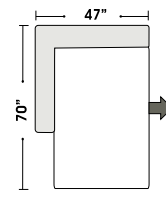

Left Arm 3 Seat Super Sofa

Right Arm Chair 1/2 Chaise

Right Arm 2 Seat Sofa

Left Arm 2 Seat Sofa

Right Arm 3 Seat Super Sofa

Left Arm Chair & 1/2

Left Arm Chair 1/2 Chaise

Features

Special orders shipped within 4-6 weeks

Actual Hard Frame Height - 26"

Note: All sizes are approximate.

07/06/2012

Suggested Configurations

Left Arm 2 Seat Sofa
 +
 Right Arm Chair & 1/2 Chaise

Right Arm 2 Seat Sofa
 +
 Left Arm Chair & 1/2 Chaise