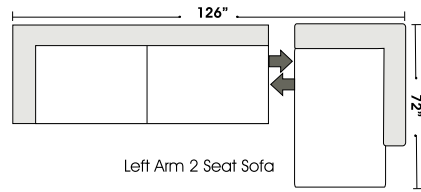

Special orders shipped within 4-6 weeks

Actual Hard Frame Height - 26"

Note: All sizes are approximate.

07/06/2012

Suggested Configurations

Left Arm 2 Seat Sofa
 +
 Right Arm Chair & 1/2 Chaise

Right Arm 2 Seat Sofa
 +
 Left Arm Chair & 1/2 Chaise