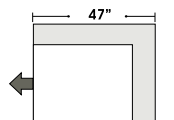

Right Arm Chair & 1/2