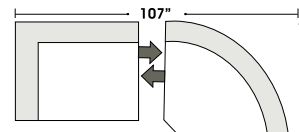

Special orders shipped within 4-6 weeks

Actual Hard Frame Height - 26"

Note: All sizes are approximate.

07/06/2012

Suggested Configurations

Left Arm 2 Seat Sofa
 +
 Right Arm Chair & 1/2 Chaise

Right Arm 2 Seat Sofa
 +
 Left Arm Chair & 1/2 Chaise