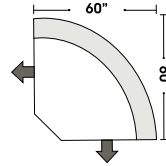

Curve & 1/2

OTTOMANS