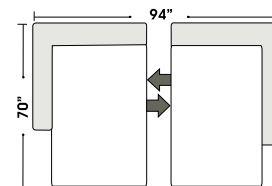

Left Arm Chair & 1/2 Chaise
+
Right Arm Chair & 1/2 Chaise