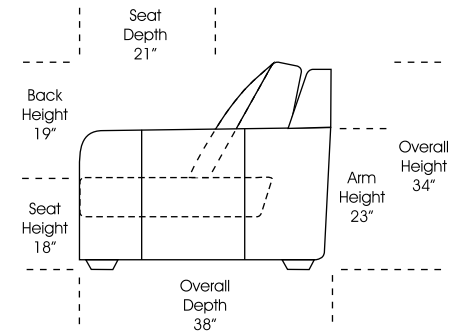

Left Arm 3 Seat Super Sofa

Right Arm Chair 1/2 Chaise

Right Arm 2 Seat Sofa

Left Arm 2 Seat Sofa

Right Arm 3 Seat Super Sofa

Left Arm Chair & 1/2

Left Arm Chair 1/2 Chaise

Features

Special orders shipped within 4-6 weeks

Actual Hard Frame Height - 26"

Note: All sizes are approximate.

07/06/2012

Suggested Configurations

Left Arm 2 Seat Sofa
 +
 Right Arm Chair & 1/2 Chaise

Right Arm 2 Seat Sofa
 +
 Left Arm Chair & 1/2 Chaise