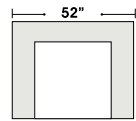

07/06/2012

STANDARD

3 Seat Super Sofa

2 Seat Sofa

Loveseat

Chair

Armless 2 Seat Sofa

Chair And A Half

Special orders shipped within 4-6 weeks

Actual Hard Frame Height - 26"

Note: All sizes are approximate.

07/06/2012

Suggested Configurations

Left Arm 2 Seat Sofa
 +
 Right Arm Chair & 1/2 Chaise

Right Arm 2 Seat Sofa
 +
 Left Arm Chair & 1/2 Chaise