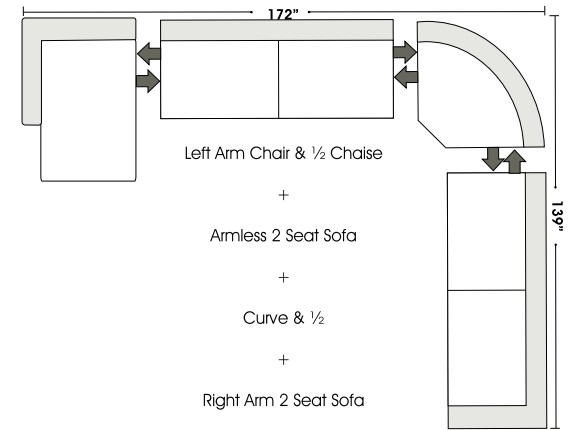

Special orders shipped within 4-6 weeks

Actual Hard Frame Height - 26"

Note: All sizes are approximate.

07/06/2012

Suggested Configurations

Left Arm 2 Seat Sofa
 +
 Right Arm Chair & 1/2 Chaise

Right Arm 2 Seat Sofa
 +
 Left Arm Chair & 1/2 Chaise

Left Arm Chair & 1/2
 +
 Curve & 1/2
 +
 Armless Chair & 1/2
 +
 Right Arm Chair & 1/2 Chaise

Left Arm Chair & 1/2 Chaise
 +
 Armless 2 Seat Sofa
 +
 Curve & 1/2
 +
 Right Arm 2 Seat Sofa

Right Arm Chair & 1/2 Chaise
 +
 Left Arm Chair & 1/2 Chaise