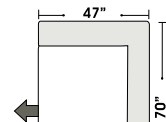

07/06/2012

STANDARD

OTTOMANS

ONE ARM

Features

Standard:

- All Full or Top-Grain Leather
- All hardwood frames
- Coffee Bean Leg

Options:

- Down Seats (Additional Charges Apply)
- Down Backs (Additional Charges Apply)
- No. 33 Firm Seating
- Chrome Legs

Special orders shipped within 4-6 weeks

Actual Hard Frame Height - 26"

Note: All sizes are approximate.