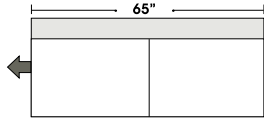

07/06/2012

STANDARD

3 Seat Super Sofa

2 Seat Sofa

Loveseat

Chair

Armless 2 Seat Sofa

Chair And A Half

Special orders shipped within 4-6 weeks

Actual Hard Frame Height - 26"

Note: All sizes are approximate.

07/06/2012

Suggested Configurations

Left Arm 2 Seat Sofa
 +
 Right Arm Chair & 1/2 Chaise

Right Arm 2 Seat Sofa
 +
 Left Arm Chair & 1/2 Chaise