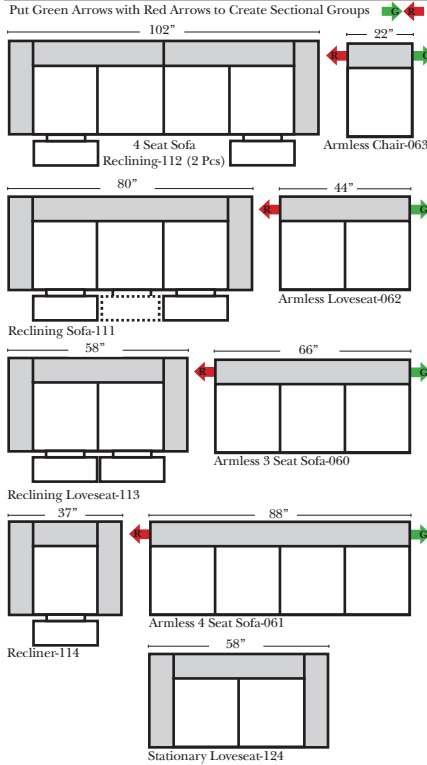

Standard & Armless

(All 4 seat items ship as one piece if stationary, two pieces if motion installed)

2 Piece Curve Sectional & Ottomans

- Standard:**
- Available in Full & Top Grain Leathers
 - Available in Luxury Fabrics
 - All Hardwood Frame
- Options Available with No Additional Charge:**
- No. 33 Firm Foam
 - Console Table Espresso Finish (N/C Opt. Honey Oak)
 - Cup Holders - Silver Finish (Qty. 2) (N/C Opt. Black or Hammered Antique Finishes)
- Options that have Additional Charges:**
- Center Recliner (Symbol shows where available)
 - Add Motorized Recliner Mechanism
 - Add Swivel Recliner Base (2 Arm Recliner Only)
 - Add Swivel Glider Mechanism (2 Arm Recliner Only)
 - Add Upholstered Swivel Base (2 Arm Recliner Only)
 - Add Motorized Swivel Glider (2 Arm Recliner Only)
- Sleeper Options : Full Size Available**
- Add Standard Innerspring Mattress
 - Add Deluxe Innerspring Mattress
 - Add Air Dream Coil Mattress

Note:
All Dimensions are approximate, if accuracy is crucial, please contact us for validation of the dimensions shown. However, a 1" to 2" variance can still apply due to foam and upholstery.

L-Shape / 90 Degree Sectional

(All 4 seat items ship as one piece if stationary, two pieces if motion installed)