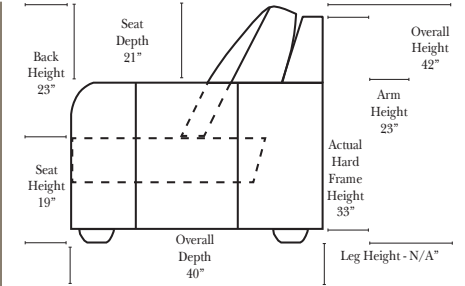

Standard & Armless

(All 4 seat items ship as one piece if stationary, two pieces if motion installed)

2 Piece Curve Sectional & Ottomans

- Standard:**
- Available in Full & Top Grain Leathers
 - Available in Luxury Fabrics
 - All Hardwood Frame
- Options Available with No Additional Charge:**
- No. 33 Firm Foam
 - Console Table Espresso Finish (N/C Opt. Honey Oak)
 - Cup Holders - Silver Finish (Qty. 2) (N/C Opt. Black or Hammered Antique Finishes)
- Options that have Additional Charges:**
- Center Recliner (Symbol shows where available)
 - Add Motorized Recliner Mechanism
 - Add Swivel Recliner Base (2 Arm Recliner Only)
 - Add Swivel Glider Mechanism (2 Arm Recliner Only)
 - Add Upholstered Swivel Base (2 Arm Recliner Only)
 - Add Motorized Swivel Glider (2 Arm Recliner Only)
- Sleeper Options : Full Size Available**
- Add Standard Innerspring Mattress
 - Add Deluxe Innerspring Mattress
 - Add Air Dream Coil Mattress

Note:
All Dimensions are approximate, if accuracy is crucial, please contact us for validation of the dimensions shown. However, a 1" to 2" variance can still apply due to foam and upholstery.

L-Shape / 90 Degree Sectional

(All 4 seat items ship as one piece if stationary, two pieces if motion installed)