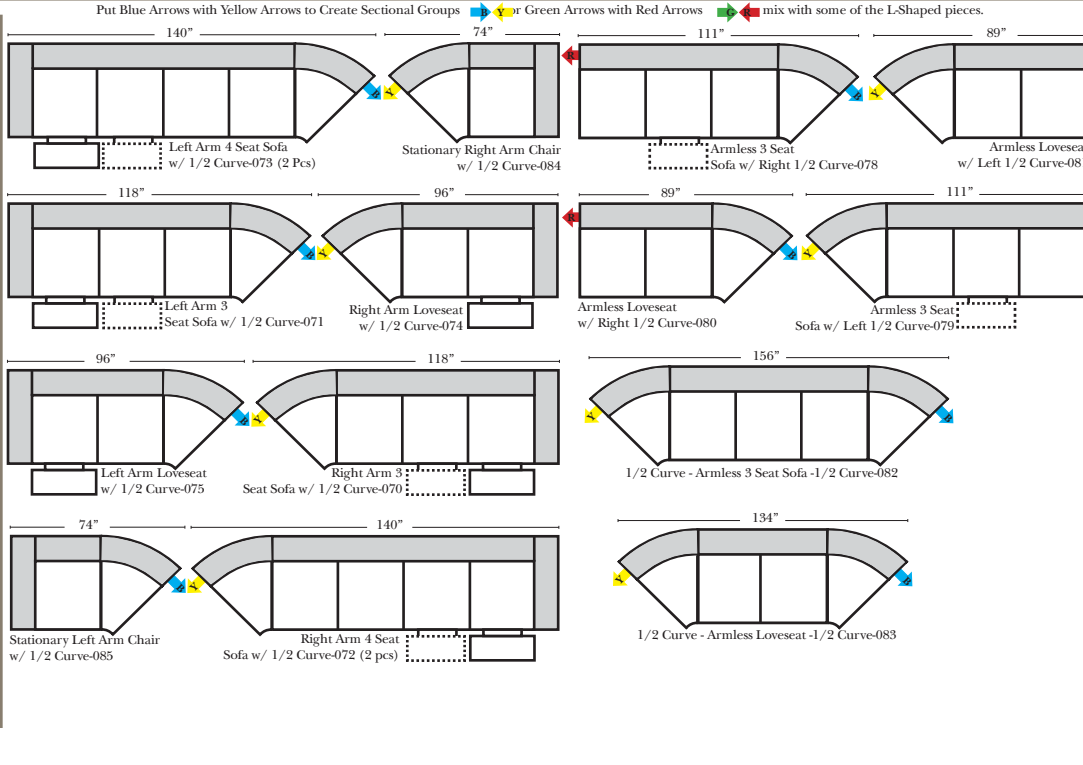

Standard & Armless

(All 4 seat items ship as one piece if stationary, two pieces if motion installed)

2 Piece Curve Sectional & Ottomans

- Standard:**
- Available in Full & Top Grain Leathers
 - Available in Luxury Fabrics
 - All Hardwood Frame
- Options Available with No Additional Charge:**
- No. 33 Firm Foam
 - Console Table Espresso Finish (N/C Opt. Honey Oak)
 - Cup Holders - Silver Finish (Qty. 2) (N/C Opt. Black or Hammered Antique Finishes)
- Options that have Additional Charges:**
- Center Recliner (Symbol shows where available)
 - Add Motorized Recliner Mechanism
 - Add Swivel Recliner Base (2 Arm Recliner Only)
 - Add Swivel Glider Mechanism (2 Arm Recliner Only)
 - Add Upholstered Swivel Base (2 Arm Recliner Only)
 - Add Motorized Swivel Glider (2 Arm Recliner Only)
- Sleeper Options : Full Size Available**
- Add Standard Innerspring Mattress
 - Add Deluxe Innerspring Mattress
 - Add Air Dream Coil Mattress

Note:
All Dimensions are approximate, if accuracy is crucial, please contact us for validation of the dimensions shown. However, a 1" to 2" variance can still apply due to foam and upholstery.

L-Shape / 90 Degree Sectional

(All 4 seat items ship as one piece if stationary, two pieces if motion installed)