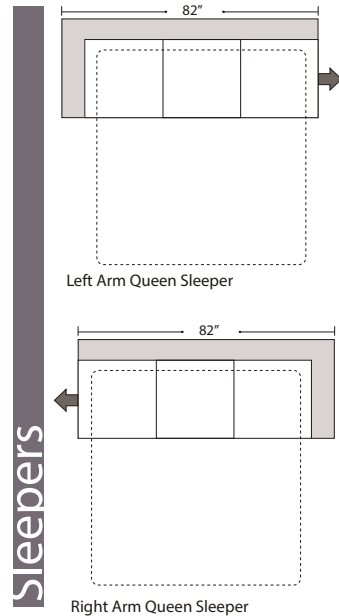

Personalizing Comfort

07/06/2012

Features

Standard:

- All Full or Top-Grain Leather
- All hardwood frames

Options:

- Down Seats (Additional Charges Apply)
- No. 33 Firm Seating

Sleeper Options: