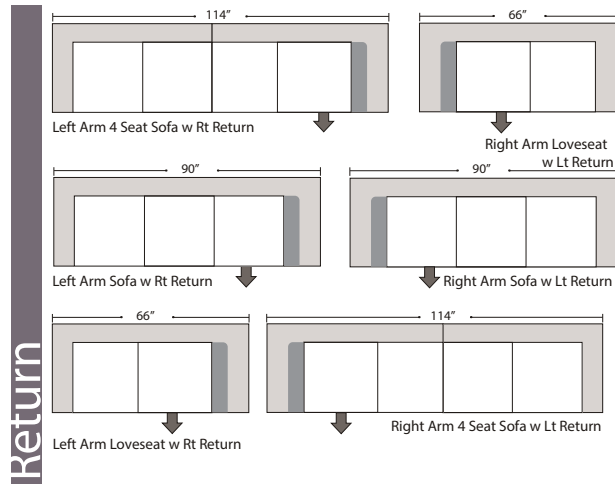

Personalizing Comfort

07/06/2012

Features

Standard:

- All Full or Top-Grain Leather
- All hardwood frames

Options:

- Down Seats (Additional Charges Apply)
- No. 33 Firm Seating

Sleeper Options:

- Deluxe Queen Mattress (Additional Charges Apply)
- Air Dream Queen Mattress (Additional Charges Apply)

Special orders shipped within 4-6 weeks

Note: All sizes are approximate.

07/06/2012

Suggested Configurations