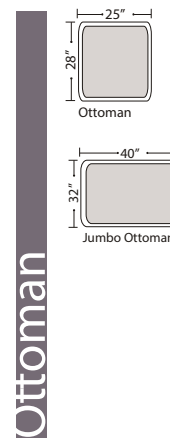

Personalizing Comfort

07/06/2012

Features

Standard:

- All Full or Top-Grain Leather
- All hardwood frames

Options:

- Down Seats (Additional Charges Apply)
- No. 33 Firm Seating

Sleeper Options:

- Deluxe Queen Mattress (Additional Charges Apply)
- Air Dream Queen Mattress (Additional Charges Apply)

Special orders shipped within 4-6 weeks

Note: All sizes are approximate.

07/06/2012

Suggested Configurations