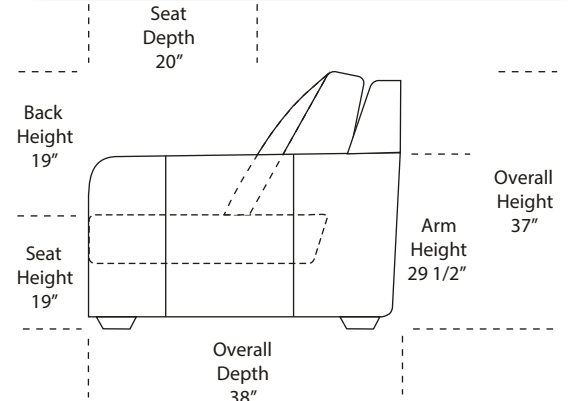

Personalizing Comfort

07/06/2012

Features

Standard:

- All Full or Top-Grain Leather
- All hardwood frames

Options:

- Down Seats (Additional Charges Apply)
- No. 33 Firm Seating

Sleeper Options:

- Deluxe Queen Mattress (Additional Charges Apply)
- Air Dream Queen Mattress (Additional Charges Apply)

Special orders shipped within 4-6 weeks

Note: All sizes are approximate.

07/06/2012

Suggested Configurations