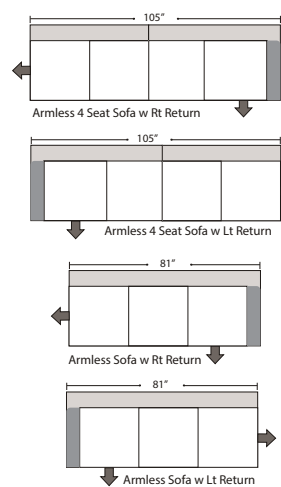

Personalizing Comfort

07/06/2012

Features

Standard:

- All Full or Top-Grain Leather
- All hardwood frames

Options:

- Down Seats (Additional Charges Apply)
- No. 33 Firm Seating

Sleeper Options:

- Deluxe Queen Mattress (Additional Charges Apply)
- Air Dream Queen Mattress (Additional Charges Apply)

Special orders shipped within 4-6 weeks

Note: All sizes are approximate.

07/06/2012

Suggested Configurations