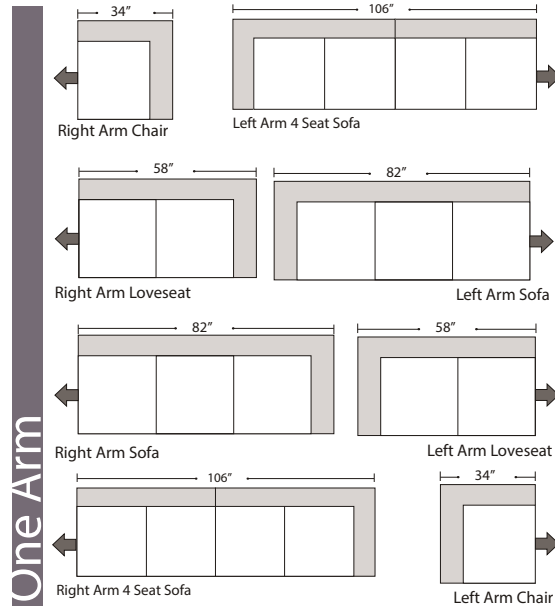

Personalizing Comfort

07/06/2012

Features

Standard:

- All Full or Top-Grain Leather
- All hardwood frames

Options:

- Down Seats (Additional Charges Apply)
- No. 33 Firm Seating

Sleeper Options:

- Deluxe Queen Mattress (Additional Charges Apply)
- Air Dream Queen Mattress (Additional Charges Apply)

Special orders shipped within 4-6 weeks

Note: All sizes are approximate.

07/06/2012

Suggested Configurations