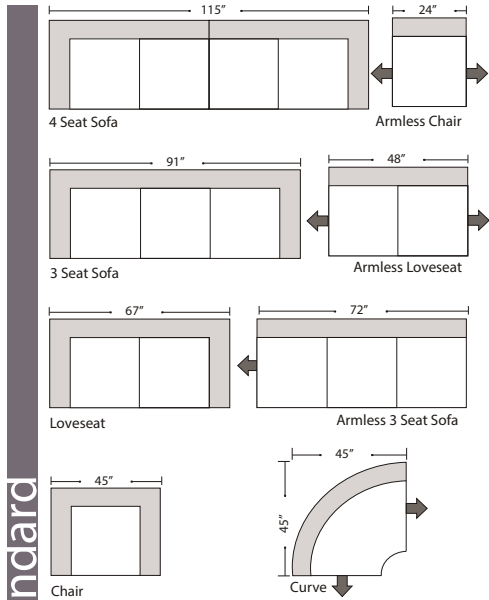

Personalizing Comfort

07/06/2012

Features

Standard:

- All Full or Top-Grain Leather
- All hardwood frames

Options:

- Down Seats (Additional Charges Apply)
- No. 33 Firm Seating

Sleeper Options:

- Deluxe Queen Mattress (Additional Charges Apply)
- Air Dream Queen Mattress (Additional Charges Apply)

Special orders shipped within 4-6 weeks

Note: All sizes are approximate.

07/06/2012

Suggested Configurations