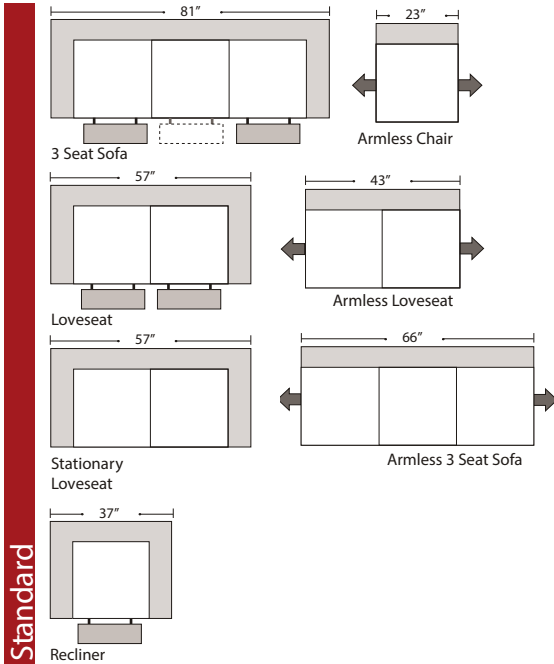

07/06/2012

Features

1. **Standard:**
2. All Full or Top-Grain Leather
   - All hardwood frames
   - Recliner

1. **Options:**
2. Motorized Recliner Unit (Additional Charges Apply)
   - Center Seat Recliner (Additional Charges Apply)

Special orders shipped
within 4-6 weeks