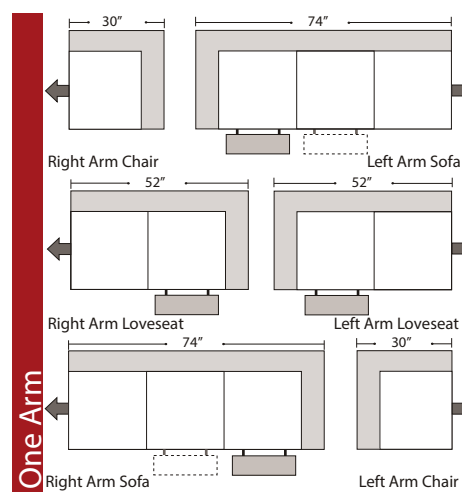

07/06/2012

Features

1. **Standard:**
2. All Full or Top-Grain Leather
   - All hardwood frames
   - Recliner

1. **Options:**
2. Motorized Recliner Unit (Additional Charges Apply)
   - Center Seat Recliner (Additional Charges Apply)

Special orders shipped
within 4-6 weeks