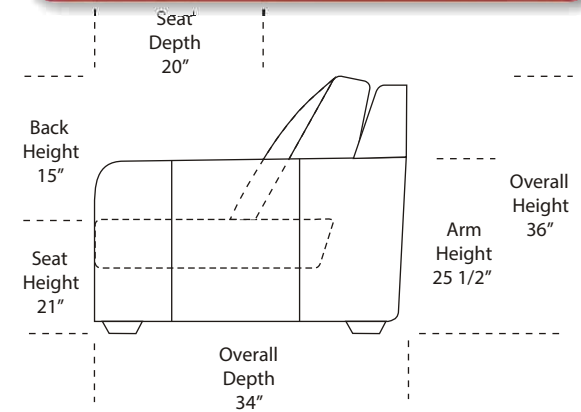

07/06/2012

Features

1. **Standard:**
2. All Full or Top-Grain Leather
   - All hardwood frames
   - Recliner

1. **Options:**
2. Motorized Recliner Unit (Additional Charges Apply)
   - Center Seat Recliner (Additional Charges Apply)

Special orders shipped
within 4-6 weeks