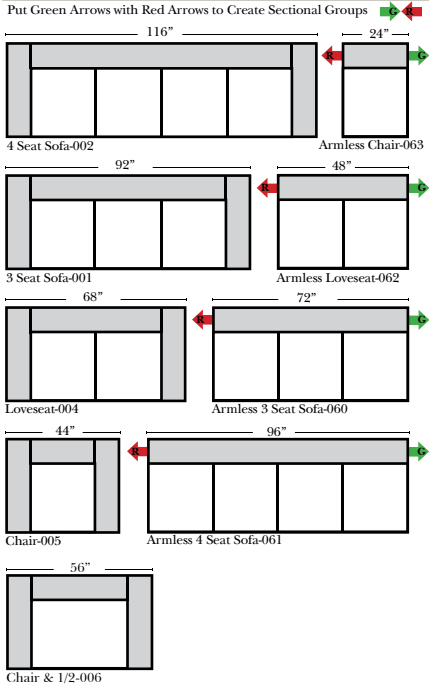

## Standard & Armless

(All 4 seat items ship as one piece if stationary, two pieces if motion installed)

## 2 Piece Curve Sectional & Ottomans

## L-Shape / 90 Degree Sectional

(All 4 seat items ship as one piece if stationary, two pieces if motion installed)

### Note:

All Dimensions are approximate, if accuracy is crucial, please contact us for validation of the dimensions shown. However, a 1" to 2" variance can still apply due to foam and upholstery.

Chaise & Conversation Sectionals