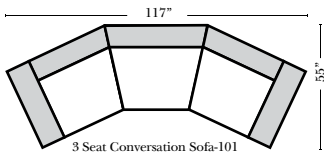

Chaise & Conversation Sectionals

Put Green Arrows with Red Arrows to Create Sectional Groups
Put Orange Arrows with Tan Arrows to Create Sectional Groups