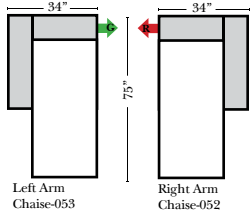

Chaise & Conversation Sectionals

Put Green Arrows with Red Arrows to Create Sectional Groups
Put Orange Arrows with Tan Arrows to Create Sectional Groups