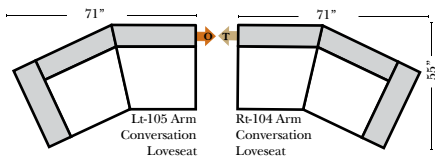

Chaise & Conversation Sectionals

Put Green Arrows with Red Arrows to Create Sectional Groups
Put Orange Arrows with Tan Arrows to Create Sectional Groups