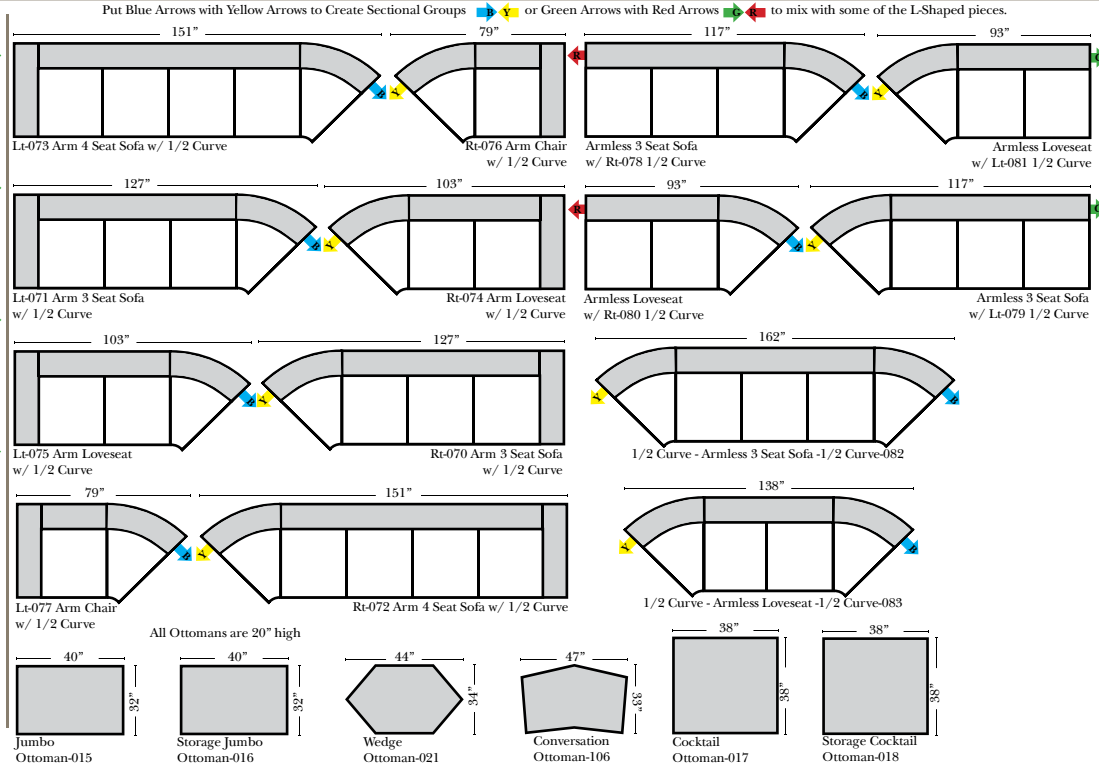

## Standard & Armless

(All 4 seat items ship as one piece if stationary, two pieces if motion installed)

## 2 Piece Curve Sectional & Ottomans

## L-Shape / 90 Degree Sectional

(All 4 seat items ship as one piece if stationary, two pieces if motion installed)