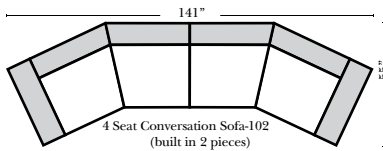

Chaise & Conversation Sectionals

Put Green Arrows with Red Arrows to Create Sectional Groups
Put Orange Arrows with Tan Arrows to Create Sectional Groups