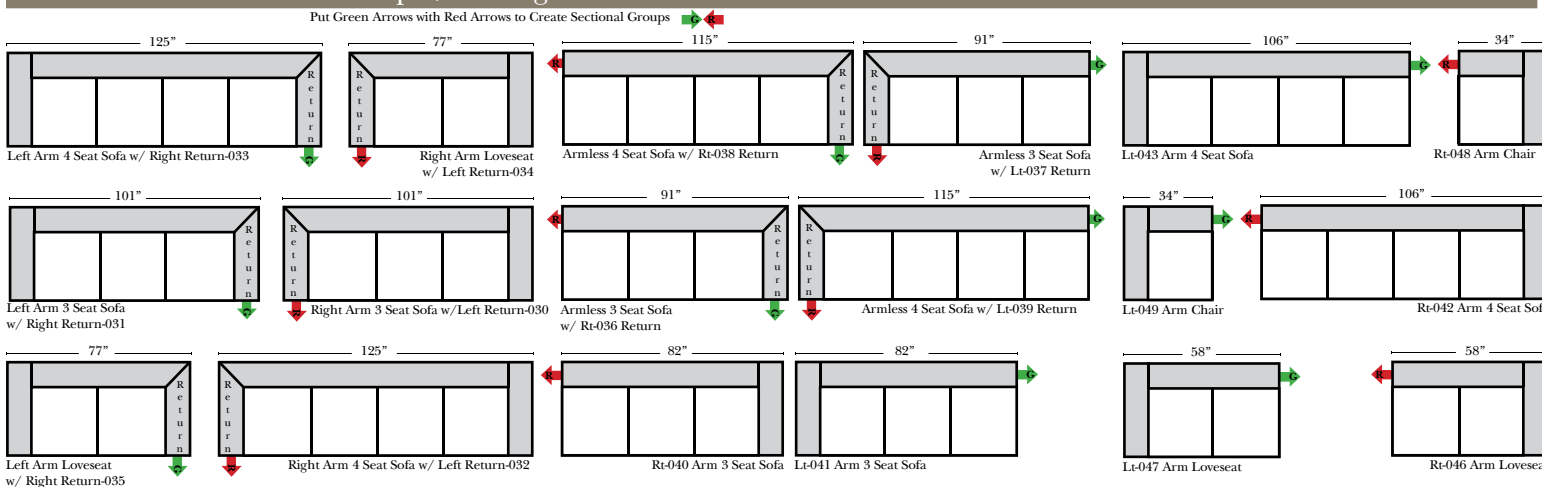

#### Options:

- Down Seats (additional Charge)
- No. 33 Firm Foam

#### Sleeper Options:

(No Sleepers available on this style)

## L-Shape / 90 Degree Sectional

(All 4 seat items ship as one piece if stationary, two pieces if motion installed)