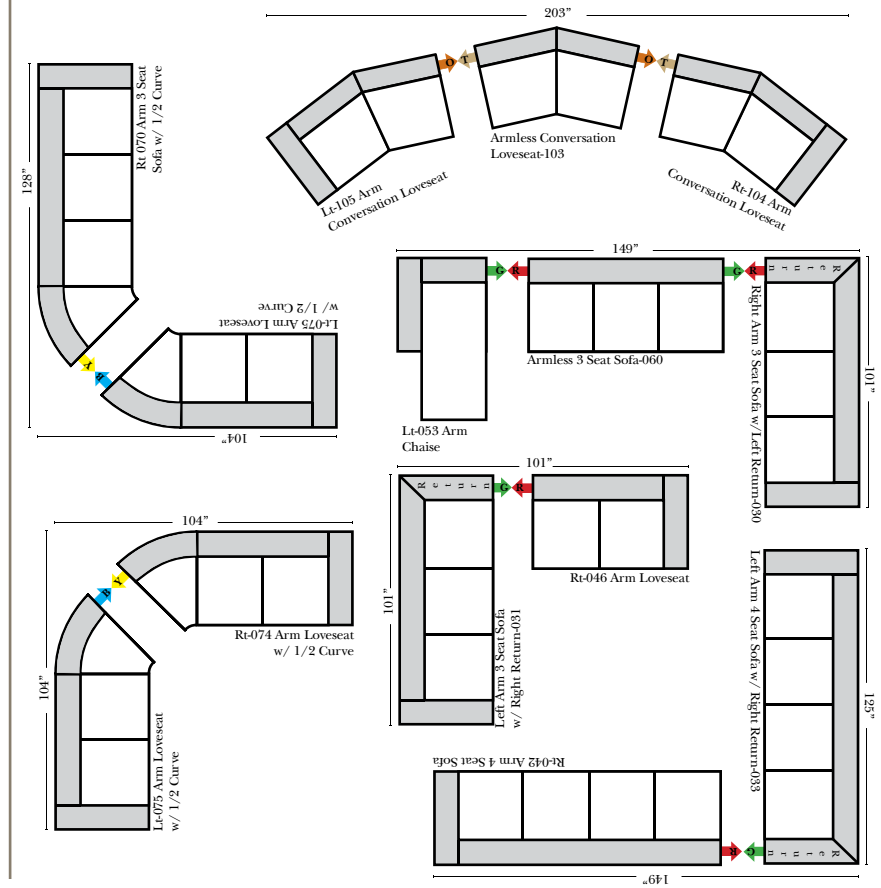

Suggested Configurations

07/06/2012

The Suggested Configurations below are only a sample of what the imagination can create, please enjoy creating the configuration that fits your lifestyle, using the ideas below and from the items on the opposite page.