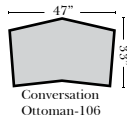

Chaise & Conversation Sectionals

Put Green Arrows with Red Arrows to Create Sectional Groups
Put Orange Arrows with Tan Arrows to Create Sectional Groups