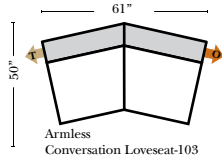

Chaise & Conversation Sectionals

Put Green Arrows with Red Arrows to Create Sectional Groups
Put Orange Arrows with Tan Arrows to Create Sectional Groups