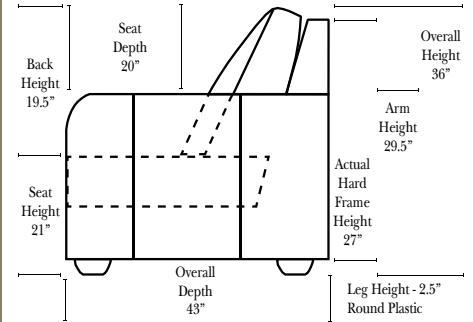

## Standard & Armless

(All 4 seat items ship as one piece if stationary, two pieces if motion installed)

## 2 Piece Curve Sectional & Ottomans

## L-Shape / 90 Degree Sectional

(All 4 seat items ship as one piece if stationary, two pieces if motion installed)