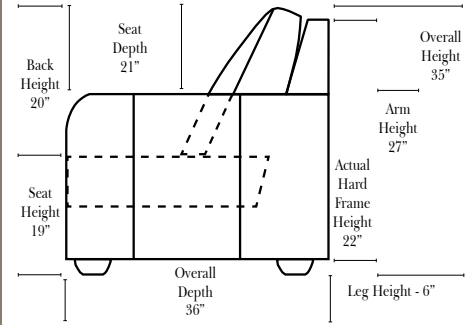

Standard & Armless (All 4 seat items ship as one piece if stationary, two pieces if motion installed)

2 Piece Curve Sectional & Ottomans

Features

Standard:

- Available in Full & Top Grain Leathers
- Available in Luxury Fabrics
- All Hardwood Frames

Options:

- Down Seats & Down Backs (additional Charge)
- No. 33 Firm Foam

Sleeper Options: (No Sleepers available for this style)

L-Shape / 90 Degree Sectional

(All 4 seat items ship as one piece if stationary, two pieces if motion installed)

Note:

All Dimensions are approximate, if accuracy is crucial, please contact us for validation of the dimensions shown. However, a 1" to 2" variance can still apply due to foam and upholstery.

Arm & Ball Pillows are optional (additional charges apply)