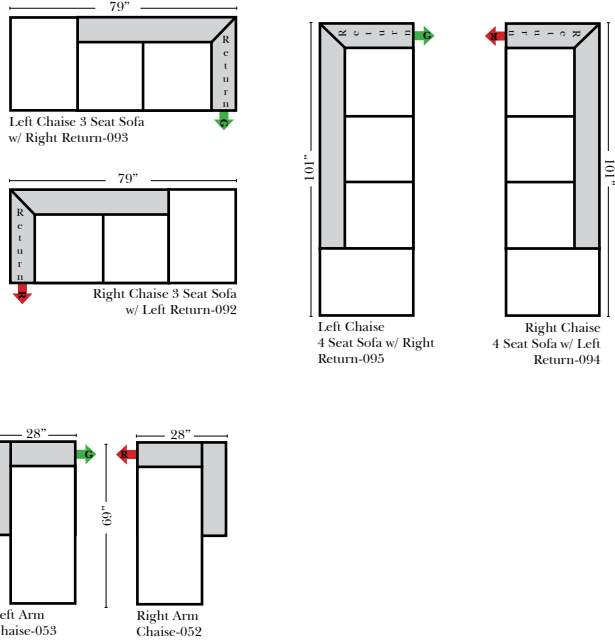

Chaise & Conversation Sectionals

Put Green Arrows with Red Arrows to Create Sectional Groups
Put Orange Arrows with Tan Arrows to Create Sectional Groups