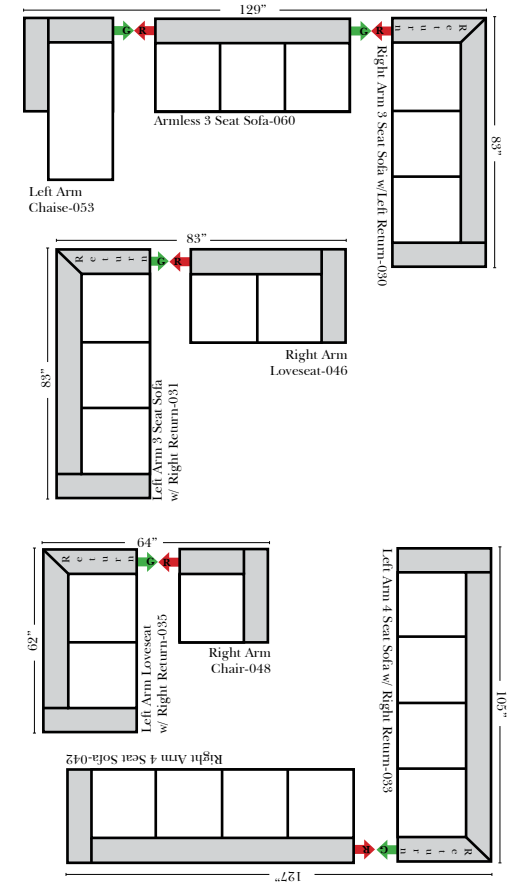

Suggested Configurations

07/06/2012

The Suggested Configurations below are only a sample of what the imagination can create, please enjoy creating the configuration that fits your lifestyle, using the ideas below and from the items on the opposite page.