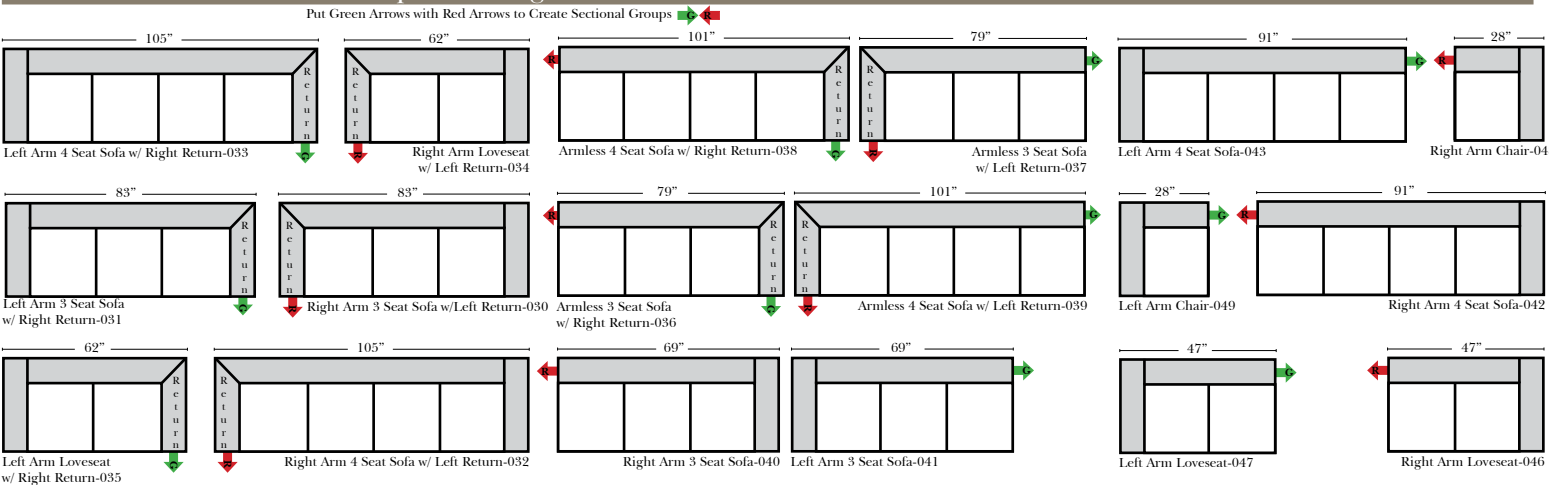

Standard & Armless (All 4 seat items ship as one piece if stationary, two pieces if motion installed)

2 Piece Curve Sectional & Ottomans

Features

Standard:

- Available in Full & Top Grain Leathers
- Available in Luxury Fabrics
- All Hardwood Frames

Options:

- Down Seats & Down Backs (additional Charge)
- No. 33 Firm Foam

Sleeper Options: (No Sleepers available for this style)

L-Shape / 90 Degree Sectional

(All 4 seat items ship as one piece if stationary, two pieces if motion installed)

Note:

All Dimensions are approximate, if accuracy is crucial, please contact us for validation of the dimensions shown. However, a 1" to 2" variance can still apply due to foam and upholstery.

Arm & Ball Pillows are optional (additional charges apply)