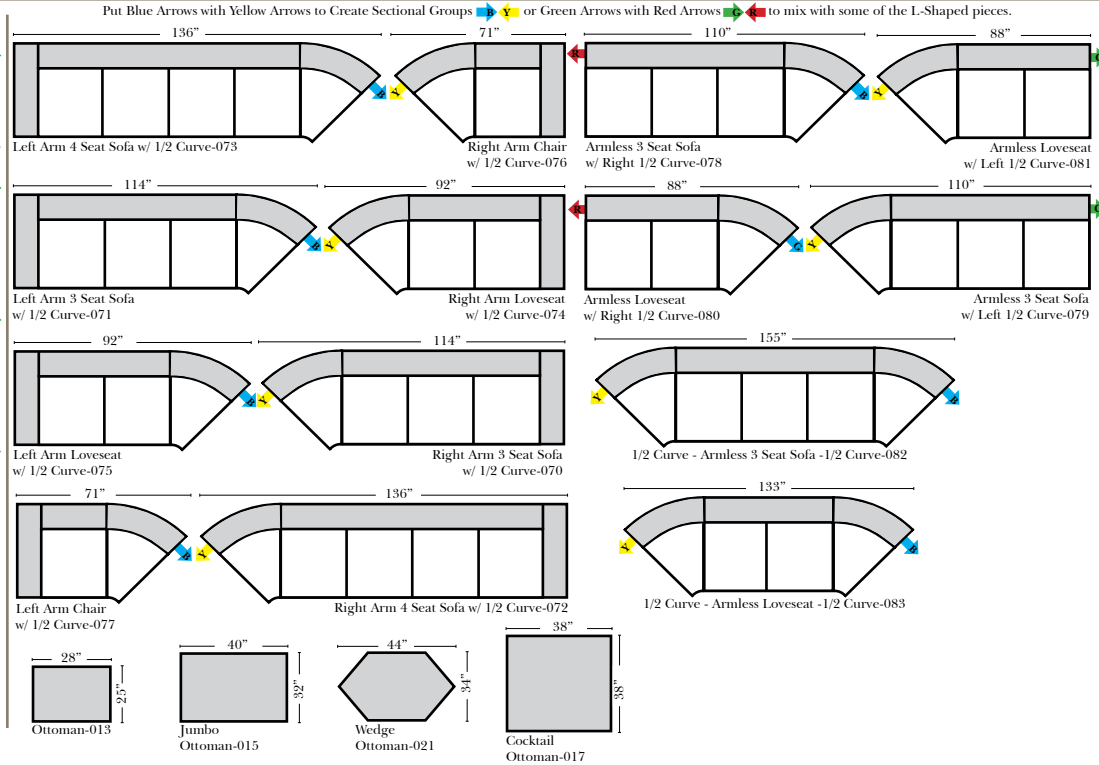

Standard & Armless (All 4 seat items ship as one piece if stationary, two pieces if motion installed)

2 Piece Curve Sectional & Ottomans

Features

Standard:

- Available in Full & Top Grain Leathers
- Available in Luxury Fabrics
- All Hardwood Frames

Options:

- Down Seats & Down Backs (additional Charge)
- No. 33 Firm Foam

Sleeper Options: (No Sleepers available for this style)

L-Shape / 90 Degree Sectional

(All 4 seat items ship as one piece if stationary, two pieces if motion installed)

Note:

All Dimensions are approximate, if accuracy is crucial, please contact us for validation of the dimensions shown. However, a 1" to 2" variance can still apply due to foam and upholstery.

Arm & Ball Pillows are optional (additional charges apply)