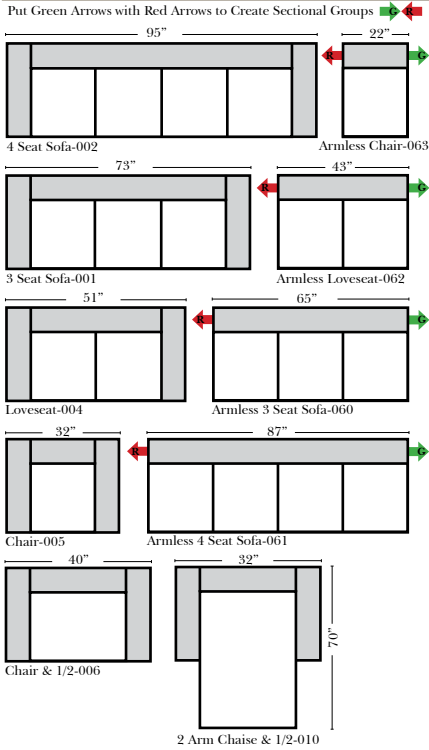

Standard & Armless (All 4 seat items ship as one piece if stationary, two pieces if motion installed)

2 Piece Curve Sectional & Ottomans

Features

Standard:

- Available in Full & Top Grain Leathers
- Available in Luxury Fabrics
- All Hardwood Frames

Options:

- Down Seats & Down Backs (additional Charge)
- No. 33 Firm Foam

Sleeper Options: (No Sleepers available for this style)

L-Shape / 90 Degree Sectional

(All 4 seat items ship as one piece if stationary, two pieces if motion installed)

Note:

All Dimensions are approximate, if accuracy is crucial, please contact us for validation of the dimensions shown. However, a 1" to 2" variance can still apply due to foam and upholstery.

Arm & Ball Pillows are optional (additional charges apply)