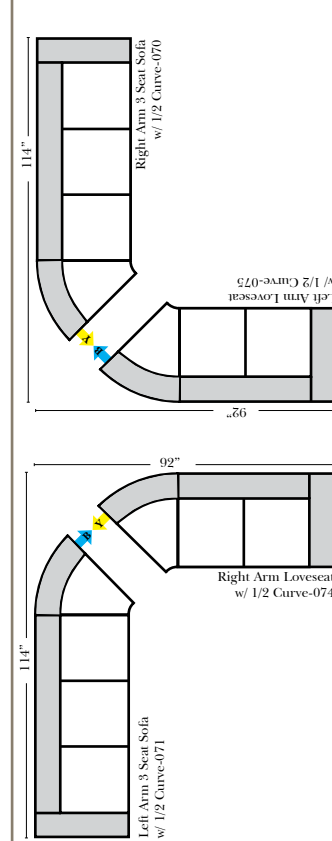

Sleepers

Put Green Arrows with Red Arrows to Create Sectional Groups
Put Blue Arrows with Yellow Arrows to Create Sectional Groups