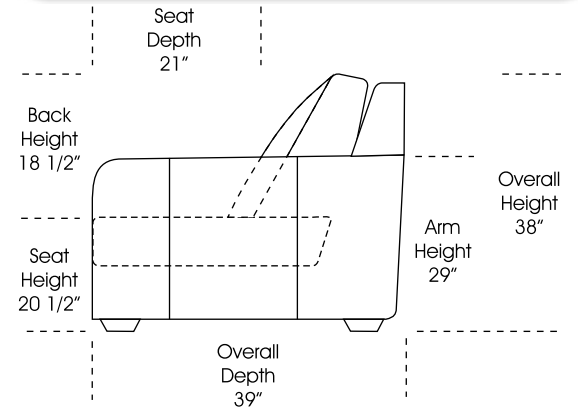

STANDARD

OTTOMAN

SLEEPER

Features

07/06/2012

Standard:

- All Full or Top-Grain Leather
- All hardwood frames

Options:

- Down Seats (Additional Charges Apply)
- No. 33 Firm Seating

Sleeper Options:

- Deluxe Queen Mattress (Additional Charges Apply)
- Air Dream Queen Mattress (Additional Charges Apply)

Special orders shipped within 4-6 weeks

Note: All sizes are approximate.