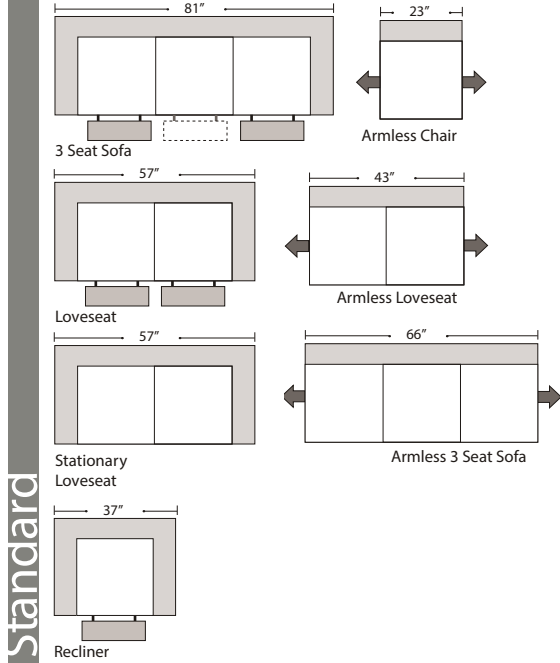

07/06/2012

**Features**

**Standard:**

- All Full or Top-Grain Leather
- All hardwood frames
- Recliner

**Options:**

- Motorized Recliner Unit (Additional Charges Apply)
- Center Seat Recliner (Additional Charges Apply)

# Suggested Configurations