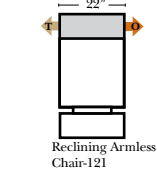

Chaise, Curves/Wedges & Conversation Sectionals

Put Green Arrows with Red Arrows to Create Sectional Groups
Put Orange Arrows with Tan Arrows to Create Sectional Groups

Chaises

for this style not available
at this time