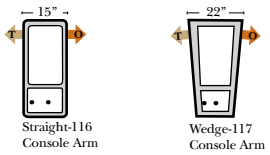

Chaise, Curves/Wedges & Conversation Sectionals

Put Green Arrows with Red Arrows to Create Sectional Groups
Put Orange Arrows with Tan Arrows to Create Sectional Groups

Chaises

for this style not available
at this time