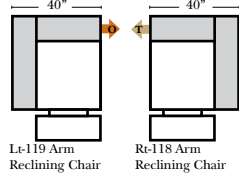

Chaise, Curves/Wedges & Conversation Sectionals

Put Green Arrows with Red Arrows to Create Sectional Groups
Put Orange Arrows with Tan Arrows to Create Sectional Groups

Chaises

for this style not available
at this time