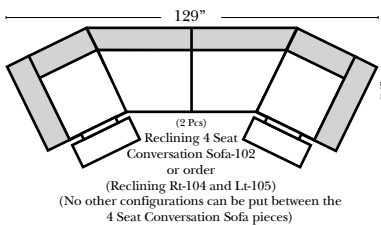

Chaise, Curves/Wedges & Conversation Sectionals

Put Green Arrows with Red Arrows to Create Sectional Groups
Put Orange Arrows with Tan Arrows to Create Sectional Groups

Chaises

for this style not available
at this time