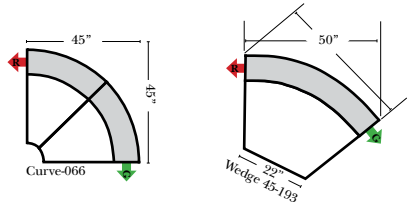

Chaise, Curves/Wedges & Conversation Sectionals

Put Green Arrows with Red Arrows to Create Sectional Groups
Put Orange Arrows with Tan Arrows to Create Sectional Groups

Chaises

for this style not available
at this time