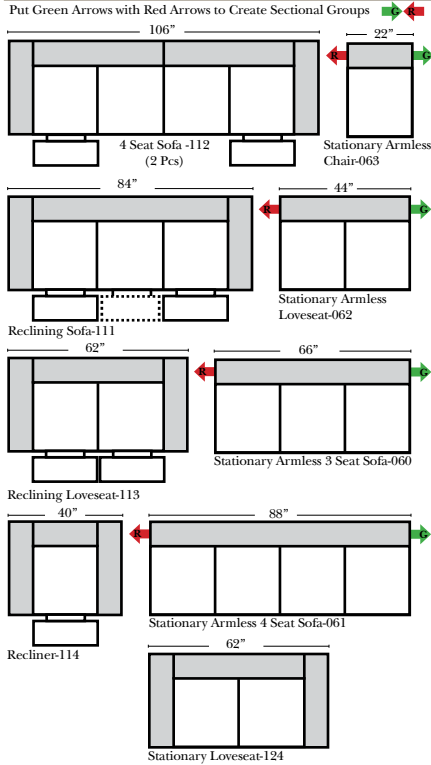

Standard & Armless

(All 4 seat items ship as one piece if stationary, two pieces if motion installed)

2 Piece Curve Sectional & Ottomans

Features

- Standard:**
- Available in Full & Top Grain Leathers
 - Available in Luxury Fabrics
 - All Hardwood Frames
 - Chaise Footrest
- Options:**
- No. 33 Firm Foam (N/C Option)
 - Console Table - Standard as Espresso finish (N/C Option is Honey Oak finish)
 - Cup Holders - Standard as Silver finish (N/C Option is Black or Hammered Antique Finish)
 - Sofa Center Recliner (Additional Charge)
 - Motorized Recliner Mechanism (additional Charge)
 - Swivel Recliner Base (additional Charge)
 - Swivel Glider Mechanism (additional Charge)
 - Lift Chair Dual Motor Mechanism (additional Charge)
- Sleeper Options:** (All the below options are at additional charges)
- Full Sleeper available w/Standard Mattress
 - Deluxe Innerspring Mattress: Full
 - Air Dream Coil Mattress: Full Only

Note:

All Dimensions are approximate, if accuracy is crucial, please contact us for validation of the dimensions shown. However, a 1" to 2" variance can still apply due to foam and upholstery.

L-Shape / 90 Degree Sectional

(All 4 seat items ship as one piece if stationary, two pieces if motion installed)

Chaise, Curves/Wedges & Conversation Sectionals

Put Green Arrows with Red Arrows to Create Sectional Groups 
 Put Orange Arrows with Tan Arrows to Create Sectional Groups 