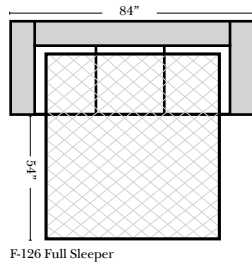

Sleepers

Put Green Arrows with Red Arrows to Create Sectional Groups
Put Blue Arrows with Yellow Arrows to Create Sectional Groups