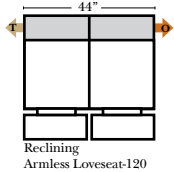

Chaise, Curves/Wedges & Conversation Sectionals

Put Green Arrows with Red Arrows to Create Sectional Groups
Put Orange Arrows with Tan Arrows to Create Sectional Groups

Chaises

for this style not available
at this time