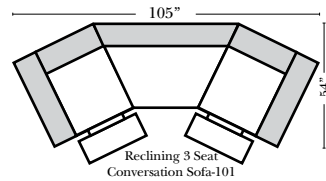

Chaise, Curves/Wedges & Conversation Sectionals

Put Green Arrows with Red Arrows to Create Sectional Groups
Put Orange Arrows with Tan Arrows to Create Sectional Groups

Chaises

for this style not available
at this time