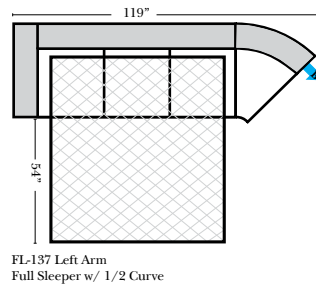

Sleepers

Put Green Arrows with Red Arrows to Create Sectional Groups
Put Blue Arrows with Yellow Arrows to Create Sectional Groups