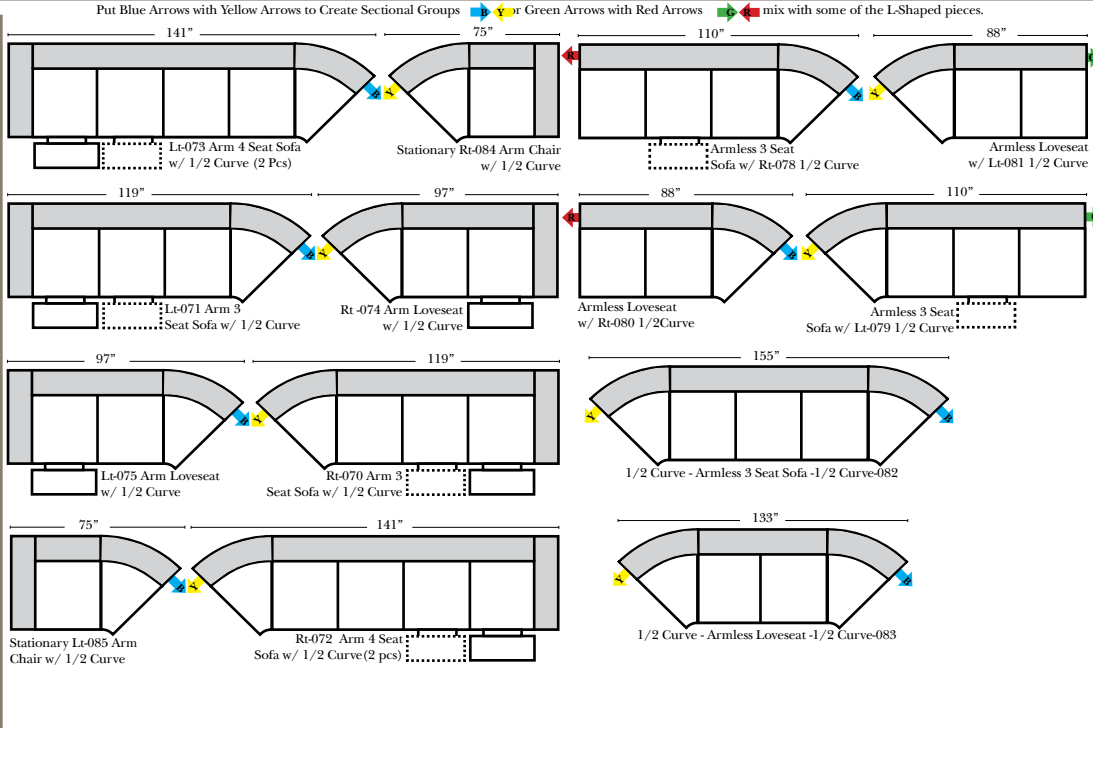

Standard & Armless

(All 4 seat items ship as one piece if stationary, two pieces if motion installed)

2 Piece Curve Sectional & Ottomans

Features

- Standard:**
- Available in Full & Top Grain Leathers
 - Available in Luxury Fabrics
 - All Hardwood Frames
 - Chaise Footrest
- Options:**
- No. 33 Firm Foam (N/C Option)
 - Console Table - Standard as Espresso finish (N/C Option is Honey Oak finish)
 - Cup Holders - Standard as Silver finish (N/C Option is Black or Hammered Antique Finish)
 - Sofa Center Recliner (Additional Charge)
 - Motorized Recliner Mechanism (additional Charge)
 - Swivel Recliner Base (additional Charge)
 - Swivel Glider Mechanism (additional Charge)
 - Lift Chair Dual Motor Mechanism (additional Charge)
- Sleeper Options:** (All the below options are at additional charges)
- Full Sleeper available w/Standard Mattress
 - Deluxe Innerspring Mattress: Full
 - Air Dream Coil Mattress: Full Only

Note:

All Dimensions are approximate, if accuracy is crucial, please contact us for validation of the dimensions shown. However, a 1" to 2" variance can still apply due to foam and upholstery.

L-Shape / 90 Degree Sectional

(All 4 seat items ship as one piece if stationary, two pieces if motion installed)

Chaise, Curves/Wedges & Conversation Sectionals

Put Green Arrows with Red Arrows to Create Sectional Groups 
 Put Orange Arrows with Tan Arrows to Create Sectional Groups 

Chaises

for this style not available
 at this time

Sleepers

Put Green Arrows with Red Arrows to Create Sectional Groups 
 Put Blue Arrows with Yellow Arrows to Create Sectional Groups 

Suggested Configurations