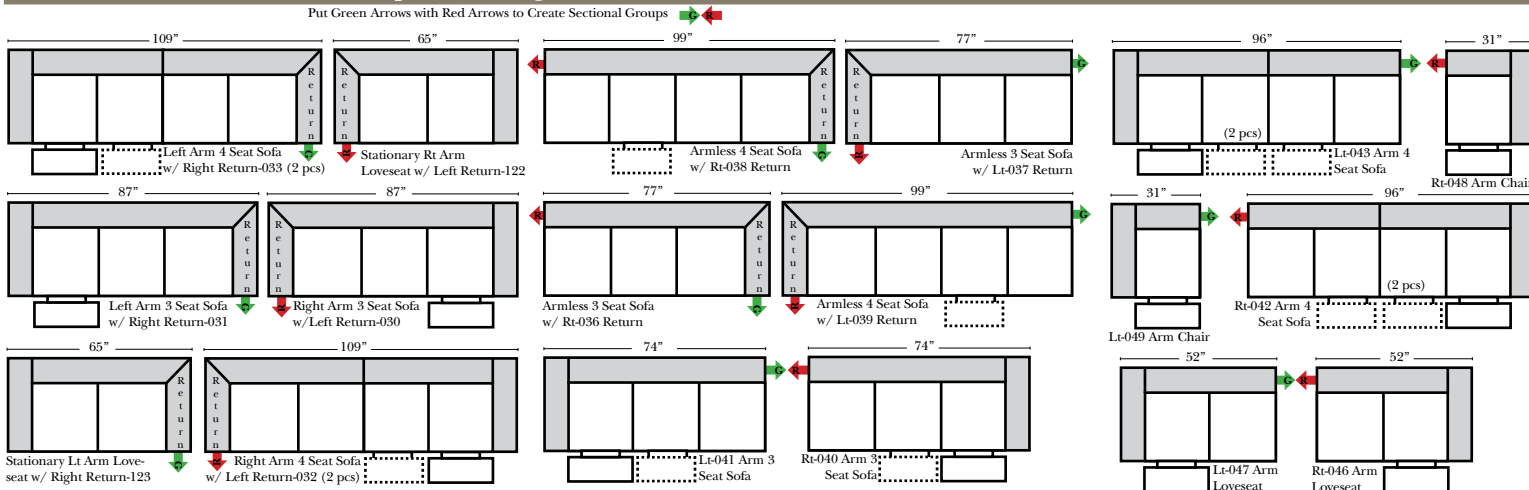

Standard & Armless

(All 4 seat items ship as one piece if stationary, two pieces if motion installed)

2 Piece Curve Sectional & Ottomans

Features

- Standard:**
- Available in Full & Top Grain Leathers
 - Available in Luxury Fabrics
 - All Hardwood Frames
 - Chaise Footrest
- Options:**
- No. 33 Firm Foam (N/C Option)
 - Console Table - Standard as Espresso finish (N/C Option is Honey Oak finish)
 - Cup Holders - Standard as Silver finish (N/C Option is Black or Hammered Antique Finish)
 - Sofa Center Recliner (Additional Charge)
 - Motorized Recliner Mechanism (additional Charge)
 - Swivel Recliner Base (additional Charge)
 - Swivel Glider Mechanism (additional Charge)
 - Lift Chair Dual Motor Mechanism (additional Charge)
- Sleeper Options:** (All the below options are at additional charges)
- Full Sleeper available w/Standard Mattress
 - Deluxe Innerspring Mattress: Full
 - Air Dream Coil Mattress: Full Only

Note:

All Dimensions are approximate, if accuracy is crucial, please contact us for validation of the dimensions shown. However, a 1" to 2" variance can still apply due to foam and upholstery.

L-Shape / 90 Degree Sectional

(All 4 seat items ship as one piece if stationary, two pieces if motion installed)

Chaise, Curves/Wedges & Conversation Sectionals

Put Green Arrows with Red Arrows to Create Sectional Groups 
 Put Orange Arrows with Tan Arrows to Create Sectional Groups 