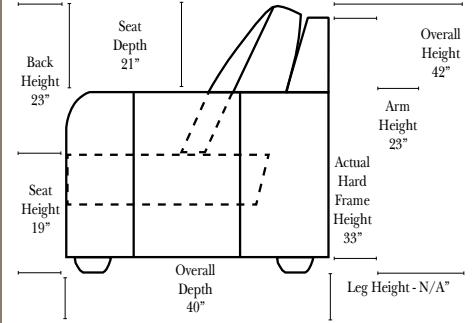

Standard & Armless

(All 4 seat items ship as one piece if stationary, two pieces if motion installed)

2 Piece Curve Sectional & Ottomans

Features

- Standard:**
- Available in Full & Top Grain Leathers
 - Available in Luxury Fabrics
 - All Hardwood Frames
 - Chaise Footrest
- Options:**
- No. 33 Firm Foam (N/C Option)
 - Console Table - Standard as Espresso finish (N/C Option is Honey Oak finish)
 - Cup Holders - Standard as Silver finish (N/C Option is Black or Hammered Antique Finish)
 - Sofa Center Recliner (Additional Charge)
 - Motorized Recliner Mechanism (additional Charge)
 - Swivel Recliner Base (additional Charge)
 - Swivel Glider Mechanism (additional Charge)
 - Lift Chair Dual Motor Mechanism (additional Charge)
- Sleeper Options:** (All the below options are at additional charges)
- Full Sleeper available w/Standard Mattress
 - Deluxe Innerspring Mattress: Full
 - Air Dream Coil Mattress: Full Only

Note:

All Dimensions are approximate, if accuracy is crucial, please contact us for validation of the dimensions shown. However, a 1" to 2" variance can still apply due to foam and upholstery.

L-Shape / 90 Degree Sectional