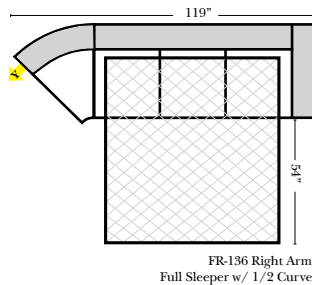

Sleepers

Put Green Arrows with Red Arrows to Create Sectional Groups
Put Blue Arrows with Yellow Arrows to Create Sectional Groups